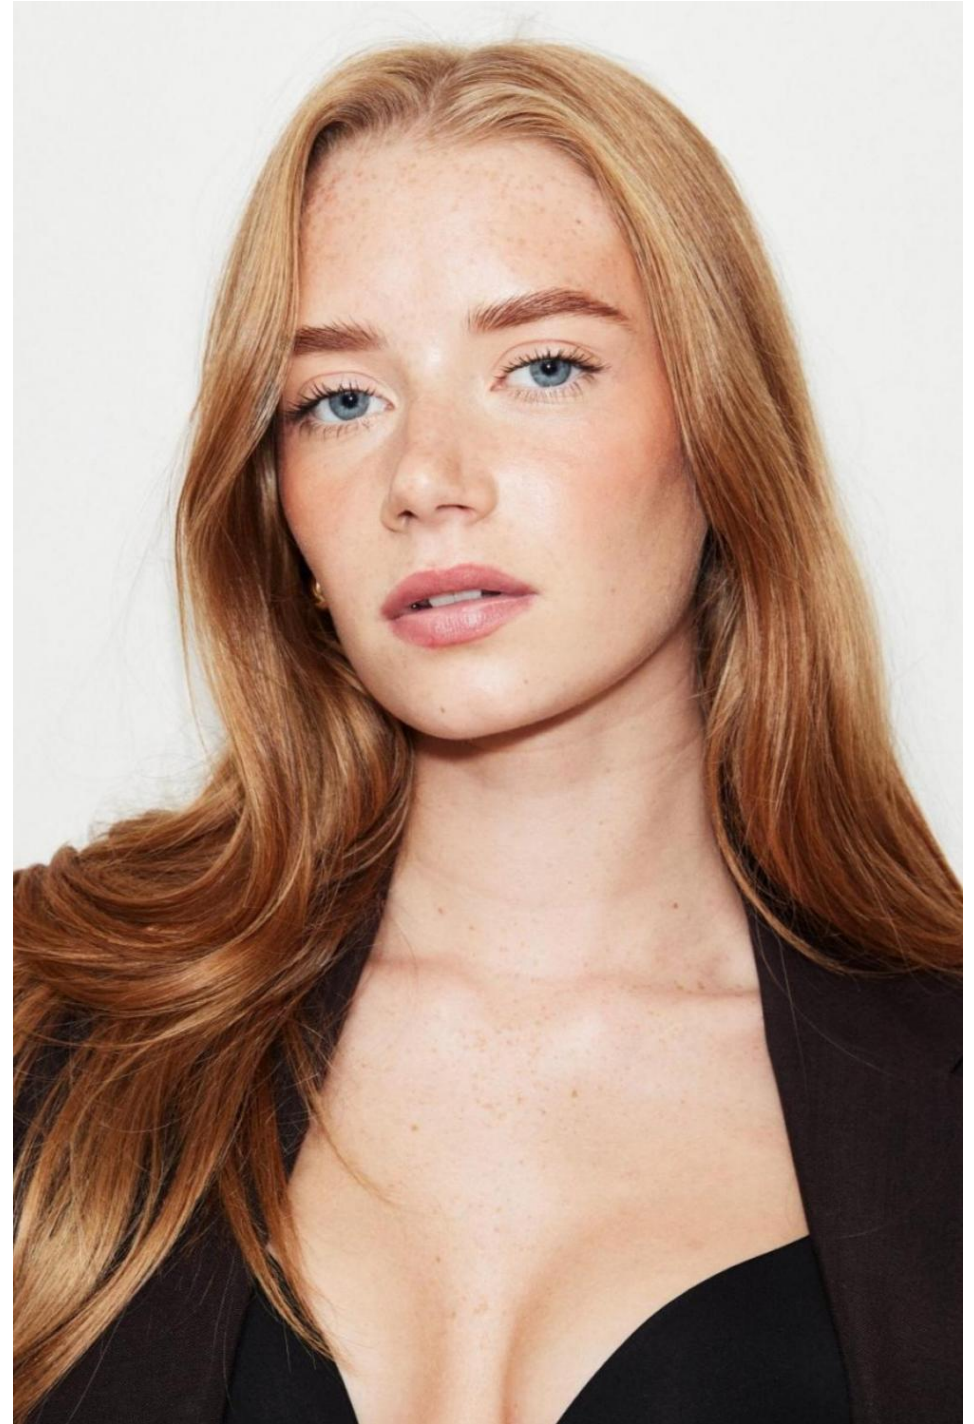

Charlotte Gadeke

height 173 cm / 5ft 8"

chest 82 cm / 32.5"

waist 61 cm / 24"

hip 93 cm / 36.5"

dress 8 / 36

shoe 4 / 37

eyes Blue

hair Red