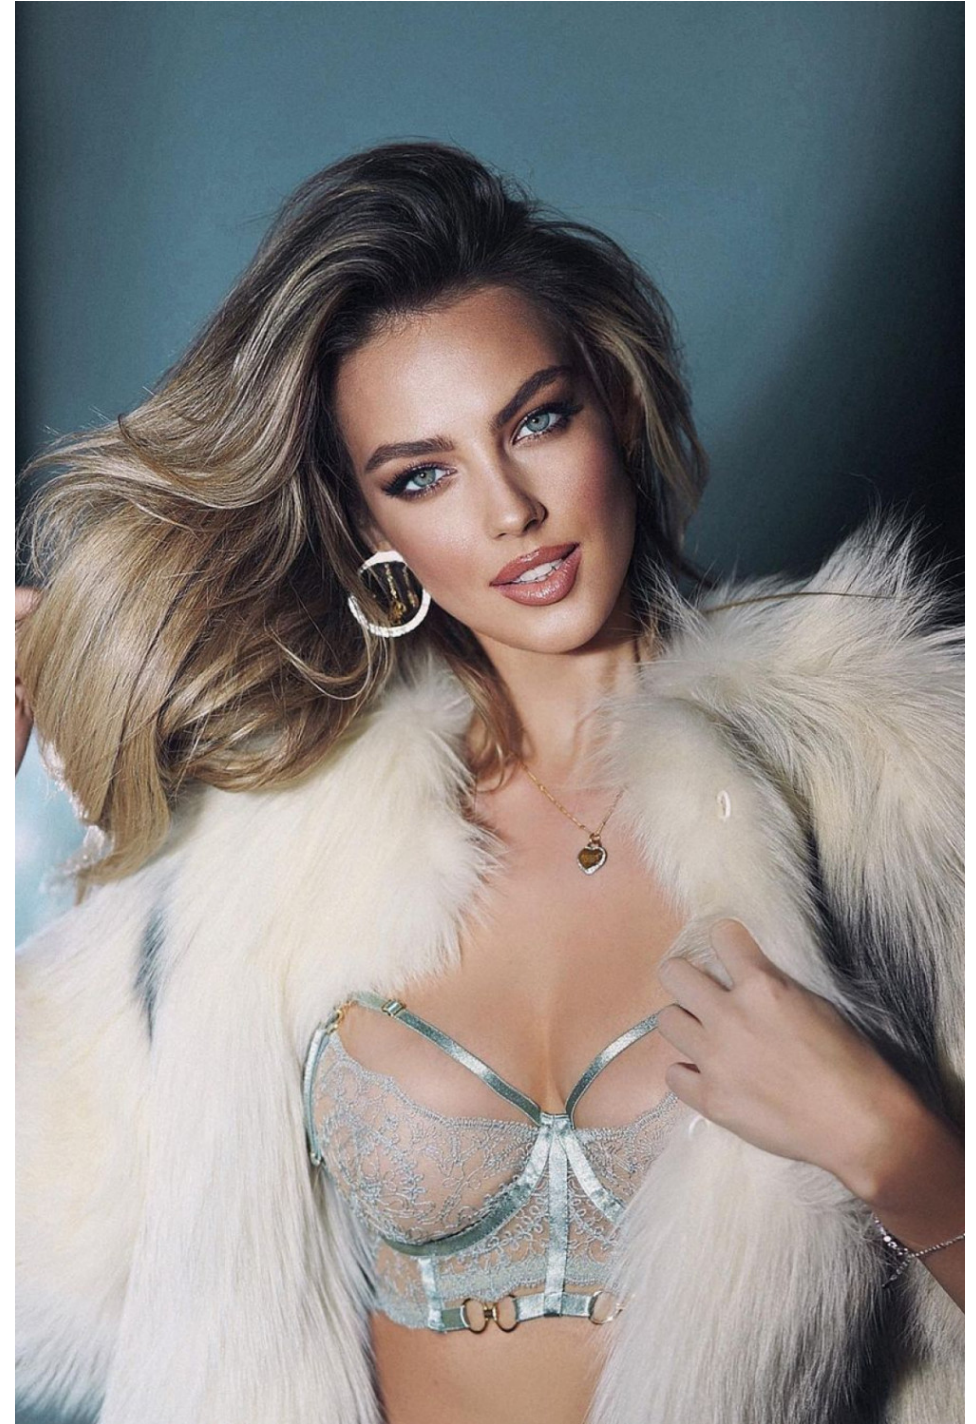

Klaudia Wonatowska

height 171 cm / 5ft 7.5"
chest 88 cm / 34.5"
waist 65 cm / 25.5"
hip 95 cm / 37.5"
dress 8 / 36
shoe 4.5 / 37
eyes Green
hair Blonde

body
— LONDON —

0203 376 8696 | contact@bodylondon.com
Lyric House, Hammersmith Road, London, W14 0QL