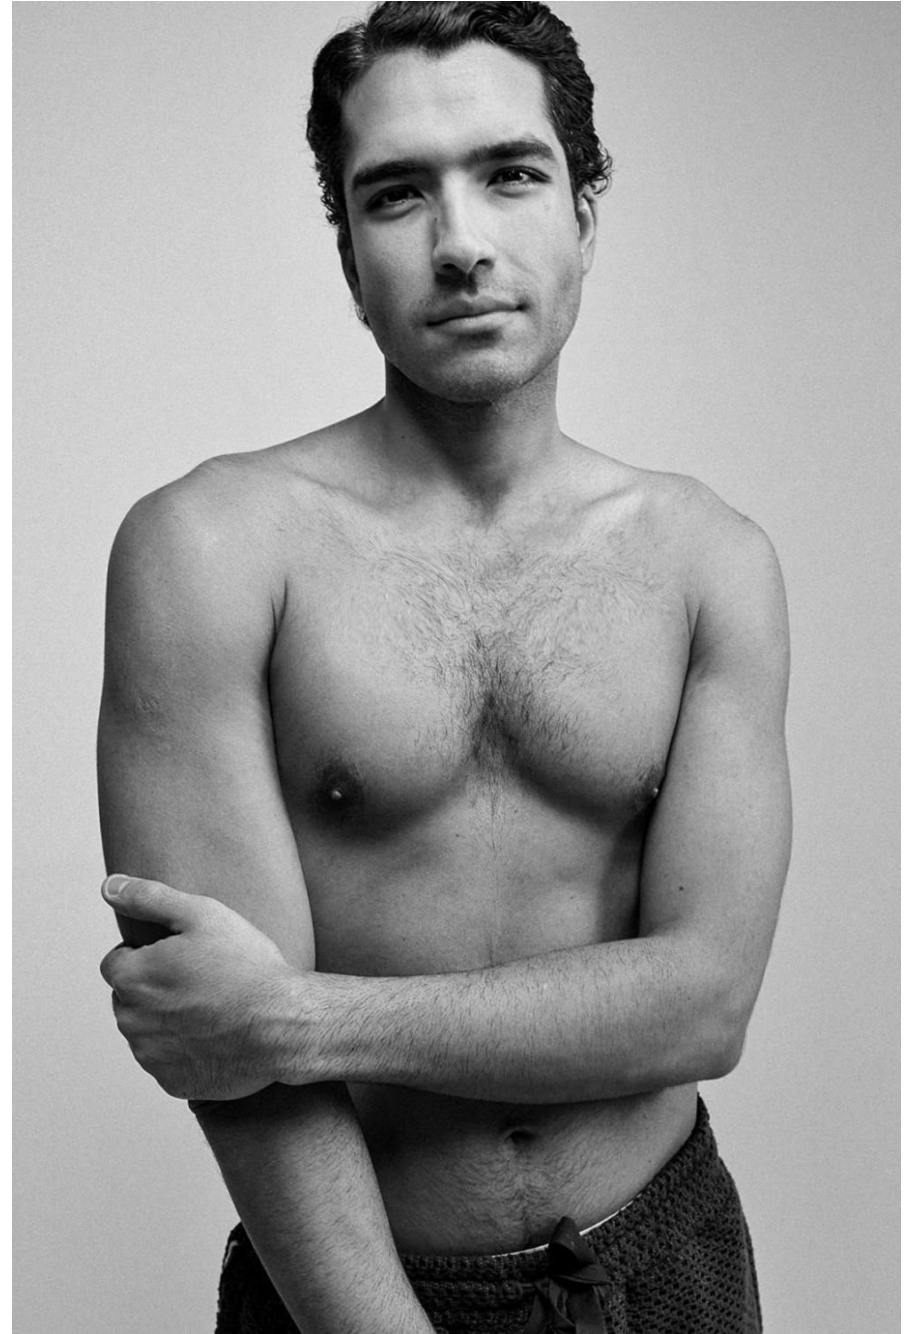

body
— LONDON —

0203 376 8696 | contact@bodylondon.com
Lyric House, Hammersmith Road, London, W14 0QL