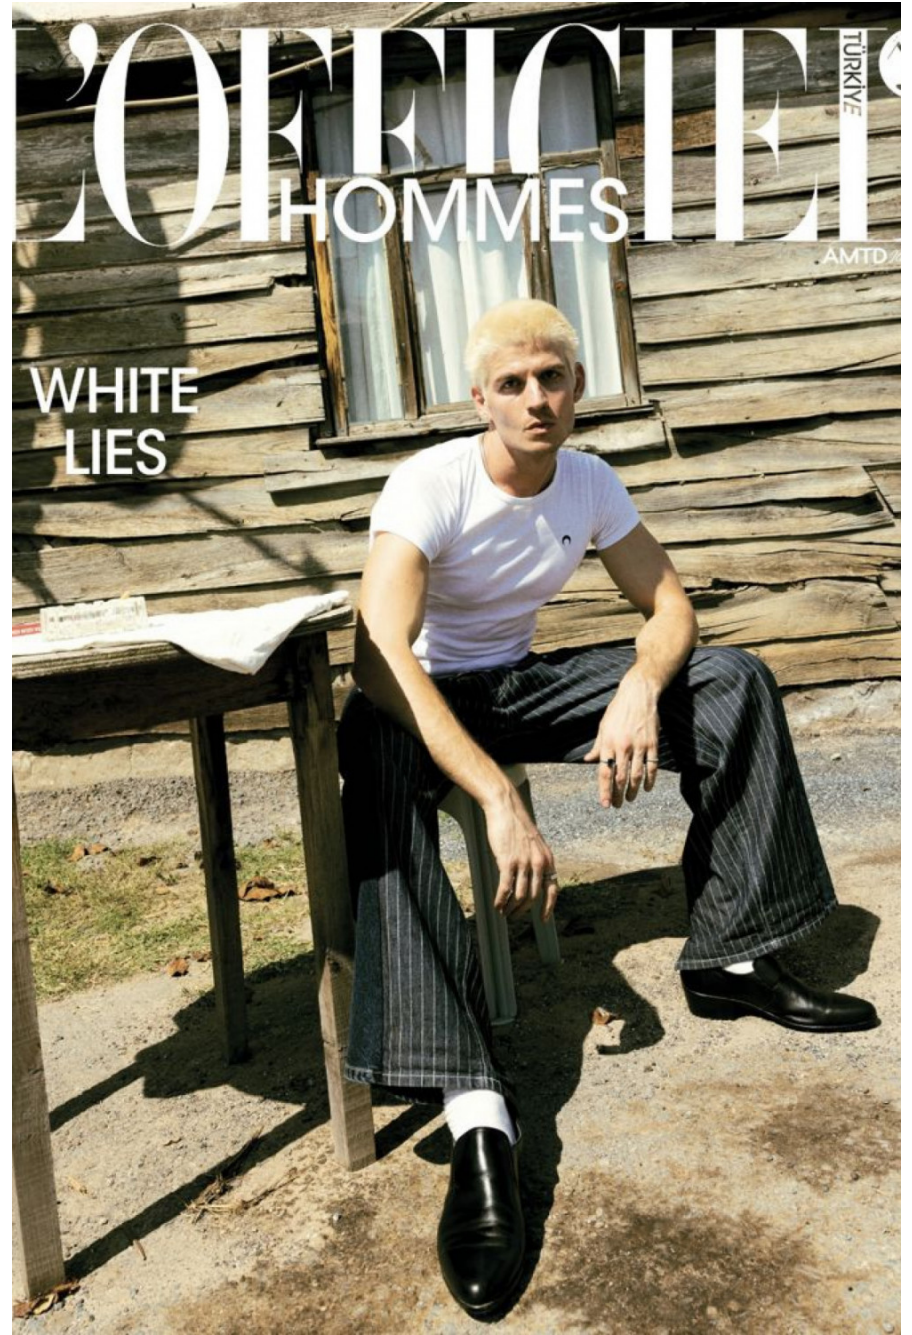

OFFICIEL
HOMMES
TÜRKİYE
AMTD

WHITE
LIES