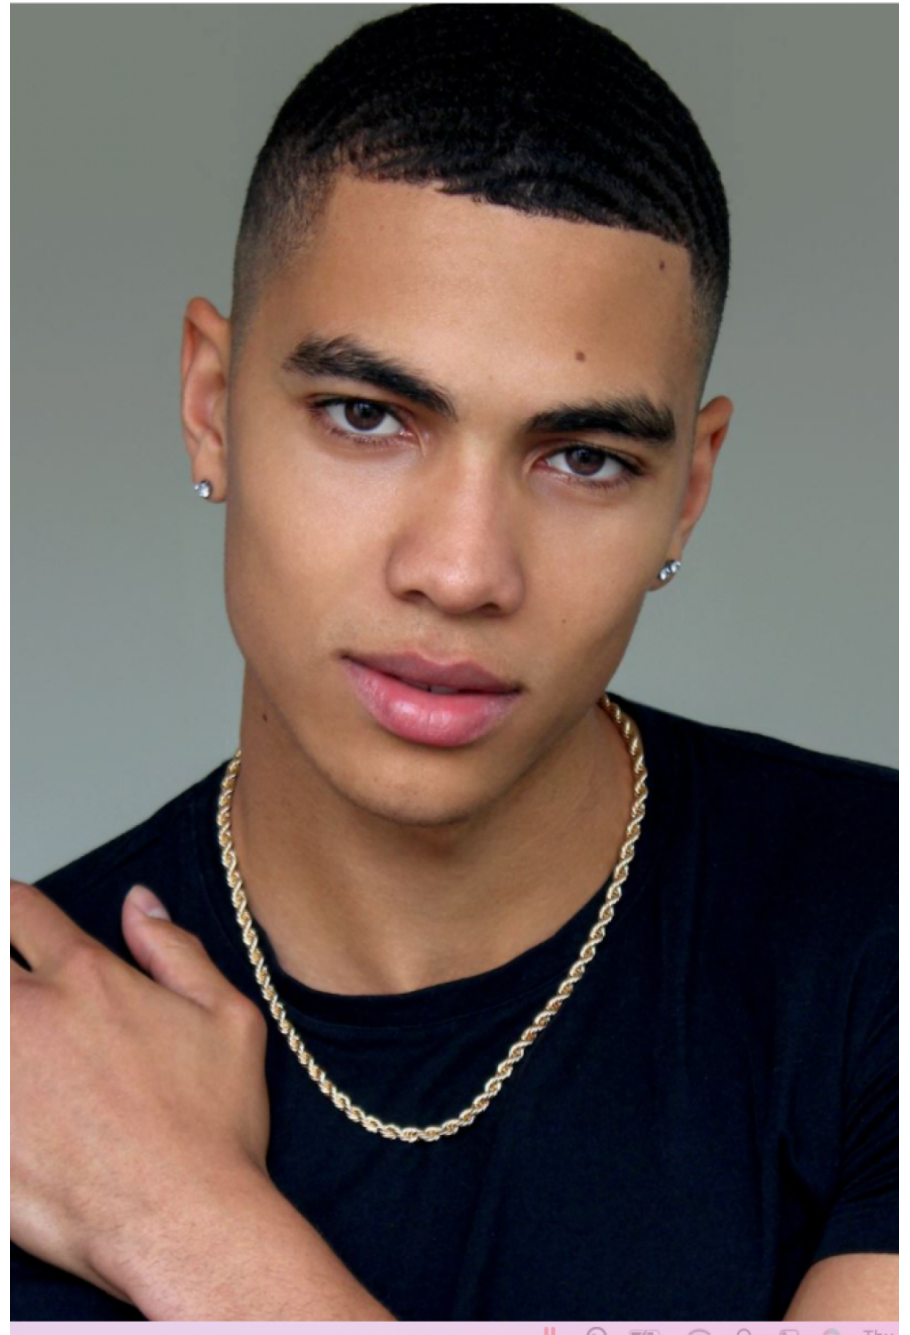

body
— LONDON —

0203 376 8696 | contact@bodylondon.com
Lyric House, Hammersmith Road, London, W14 0QL