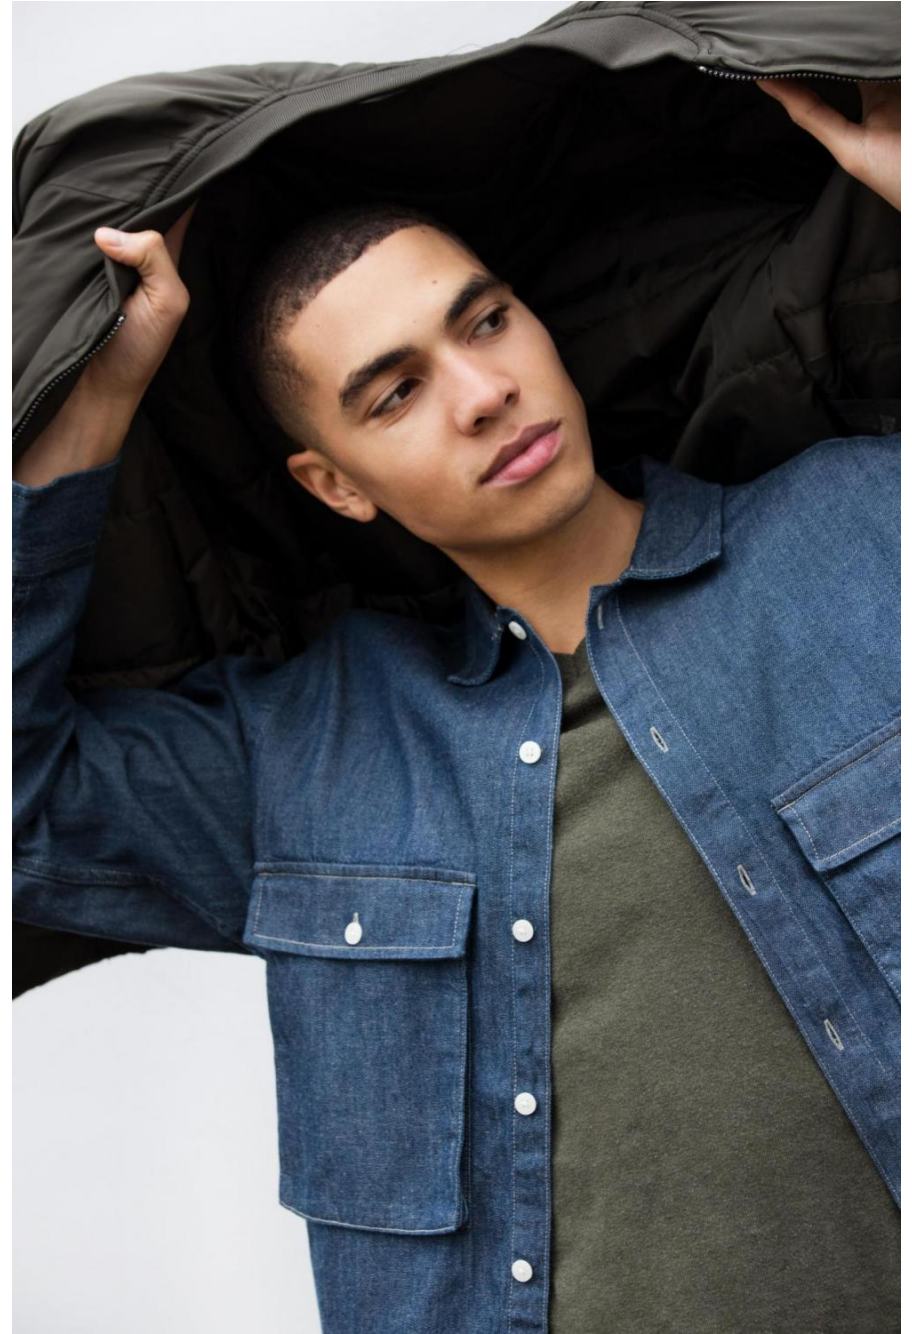

body
— LONDON —

0203 376 8696 | contact@bodylondon.com
Lyric House, Hammersmith Road, London, W14 0QL