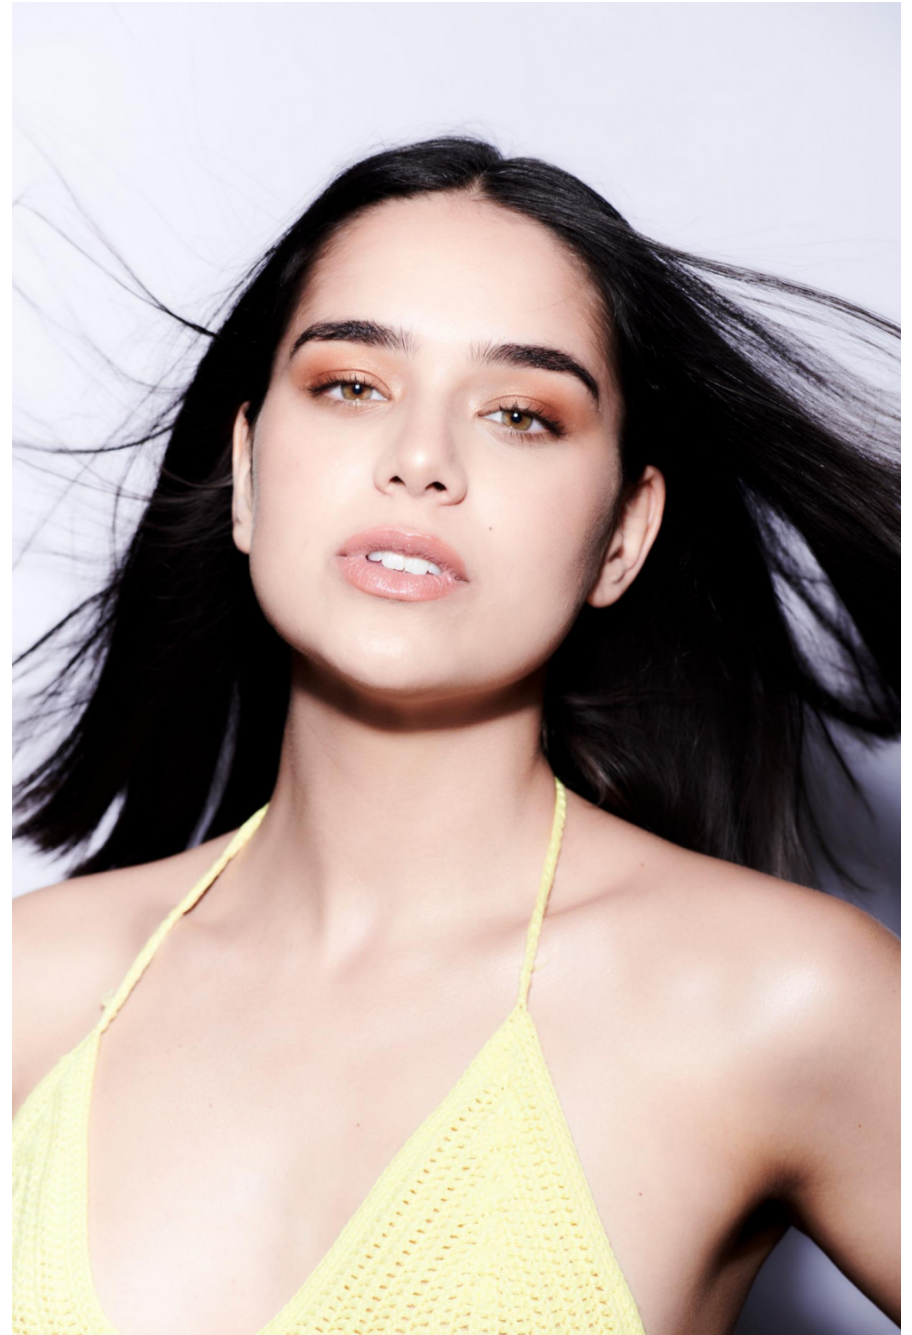

body
— LONDON —

0203 376 8696 | contact@bodylondon.com
Lyric House, Hammersmith Road, London, W14 0QL