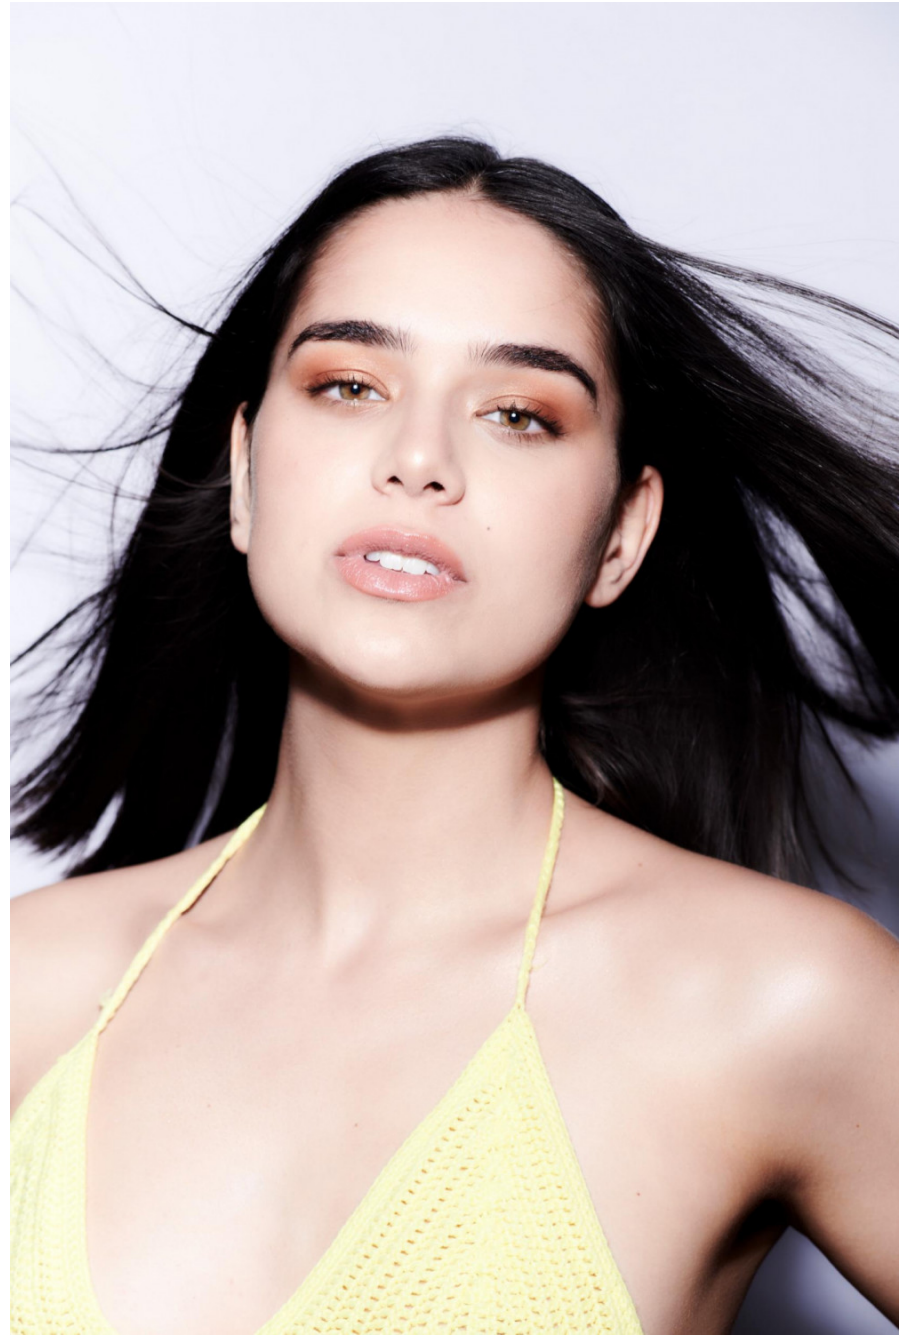

body
— LONDON —

0203 376 8696 | contact@bodylondon.com
Lyric House, Hammersmith Road, London, W14 0QL