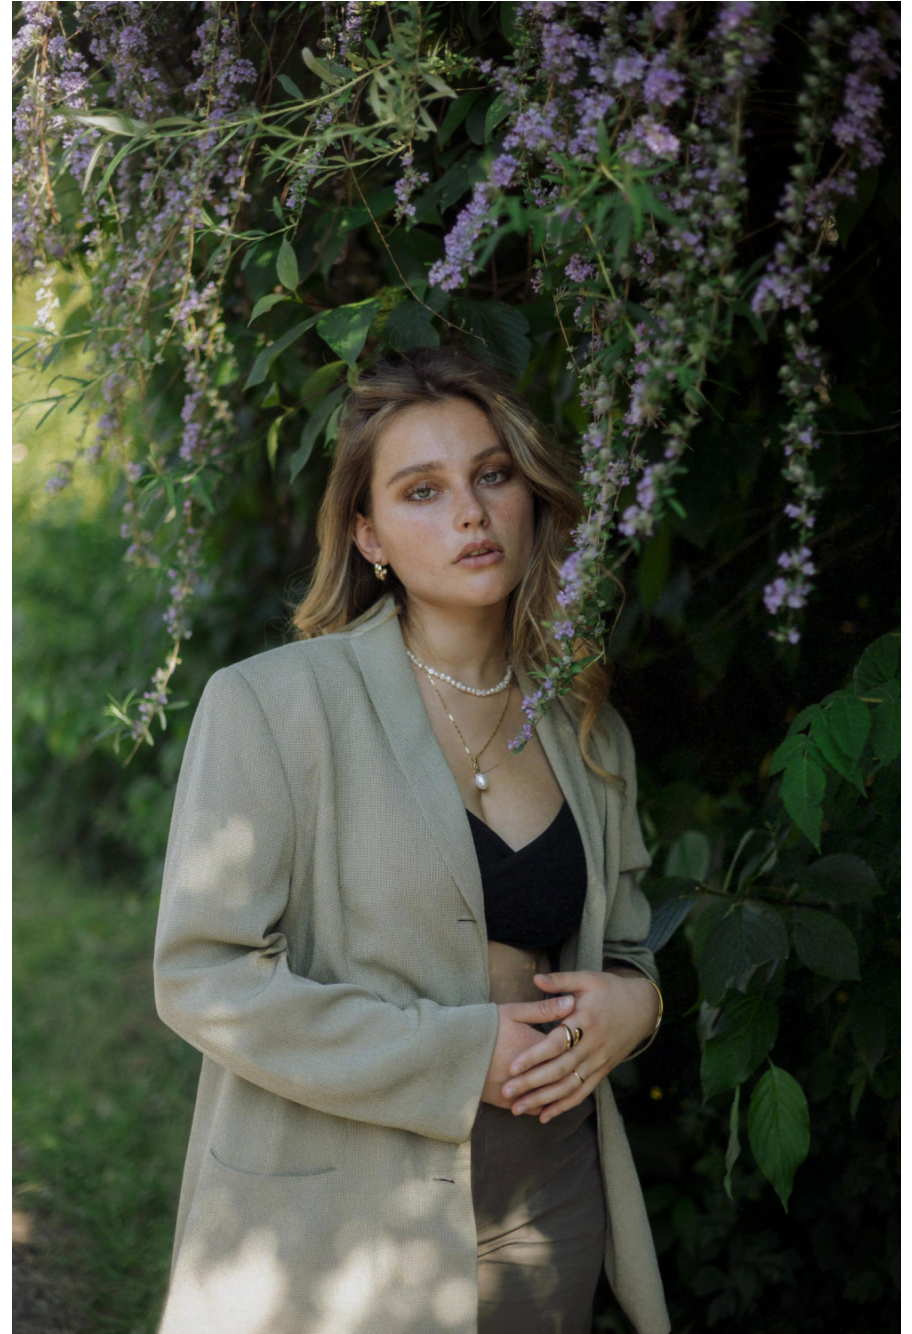

body
— LONDON —

0203 376 8696 | contact@bodylondon.com
Lyric House, Hammersmith Road, London, W14 0QL