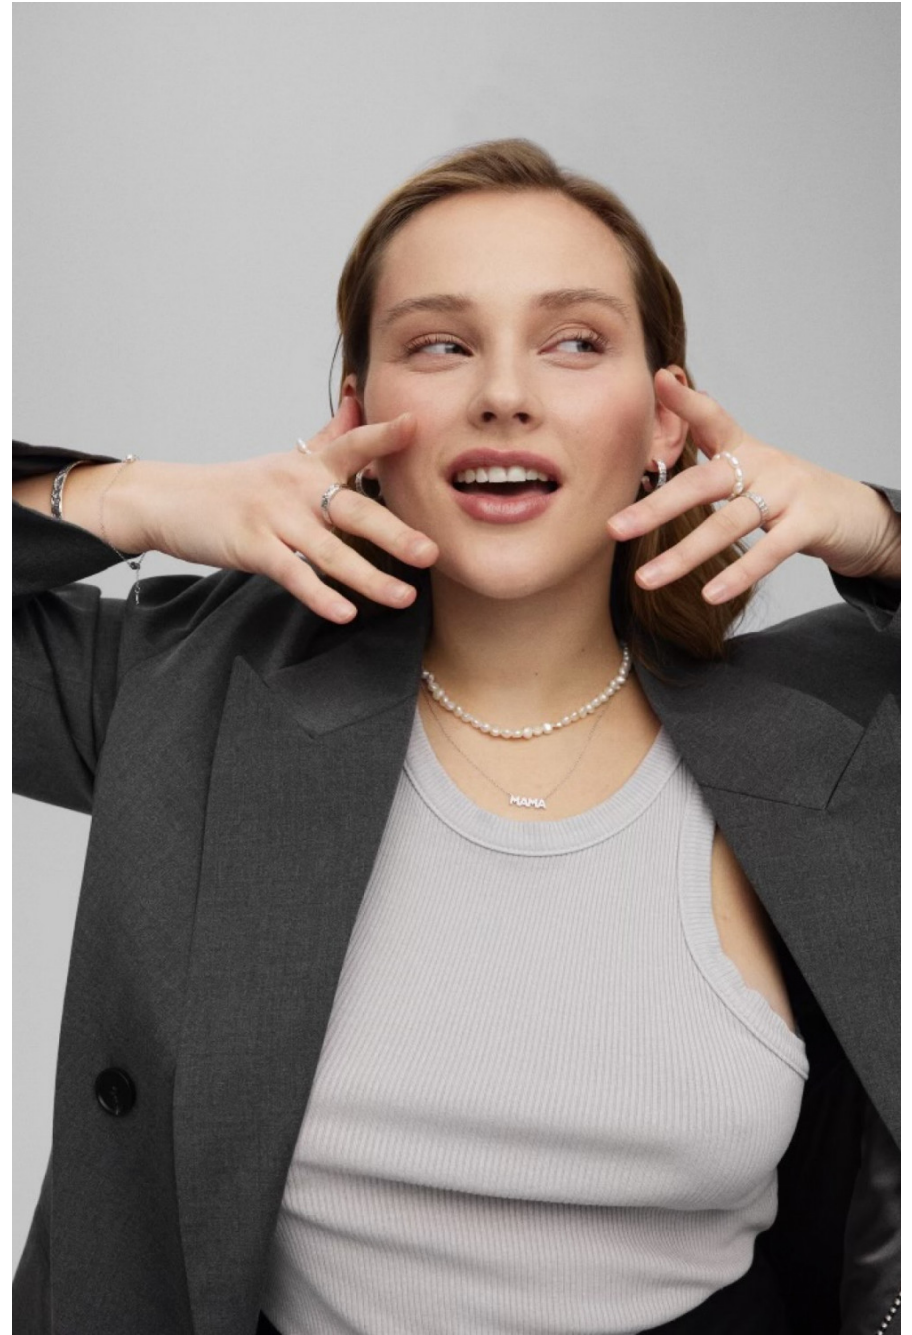

body
— LONDON —

0203 376 8696 | contact@bodylondon.com
Lyric House, Hammersmith Road, London, W14 0QL