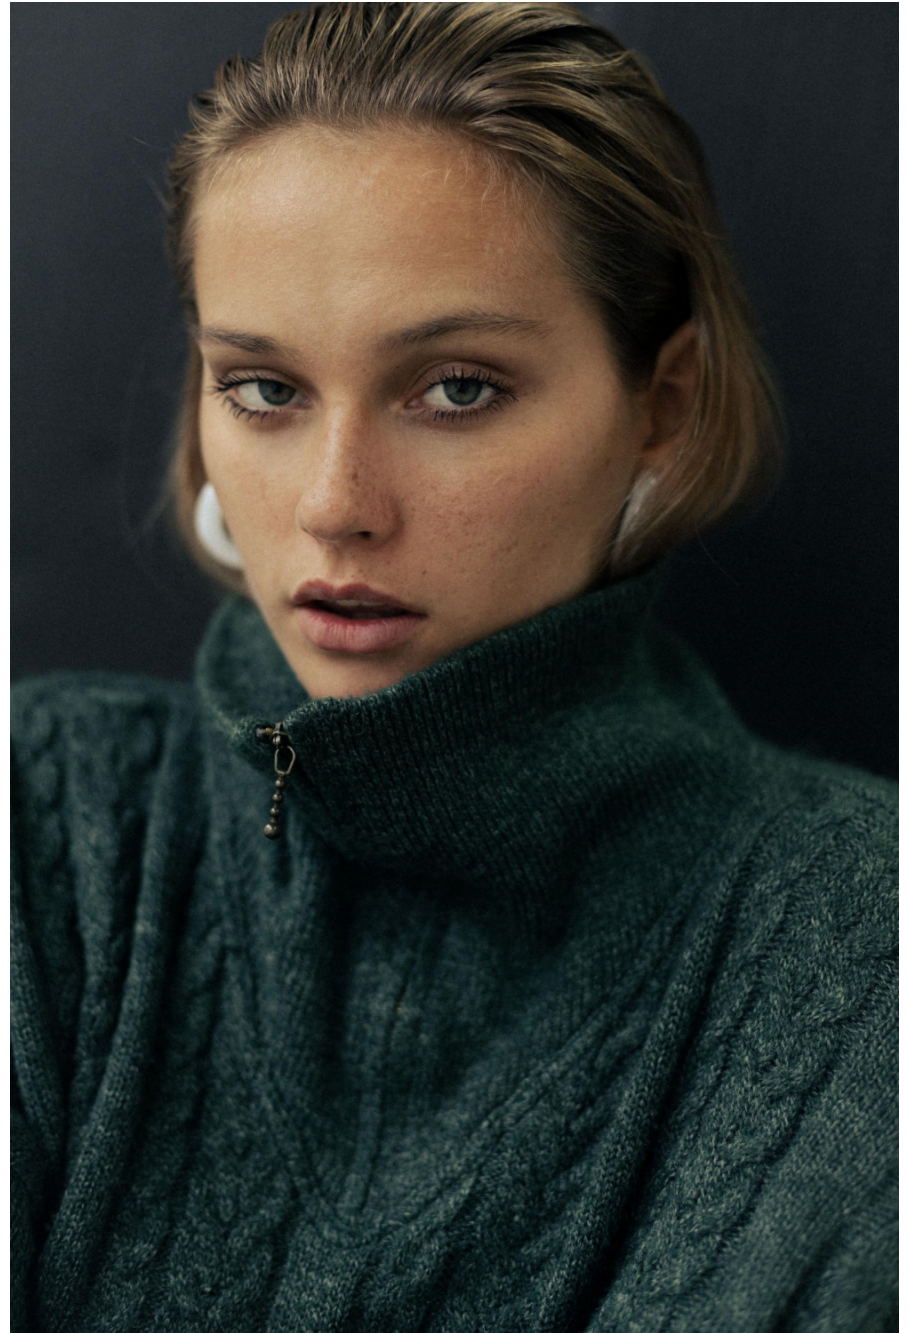

body
— LONDON —

0203 376 8696 | contact@bodylondon.com
Lyric House, Hammersmith Road, London, W14 0QL