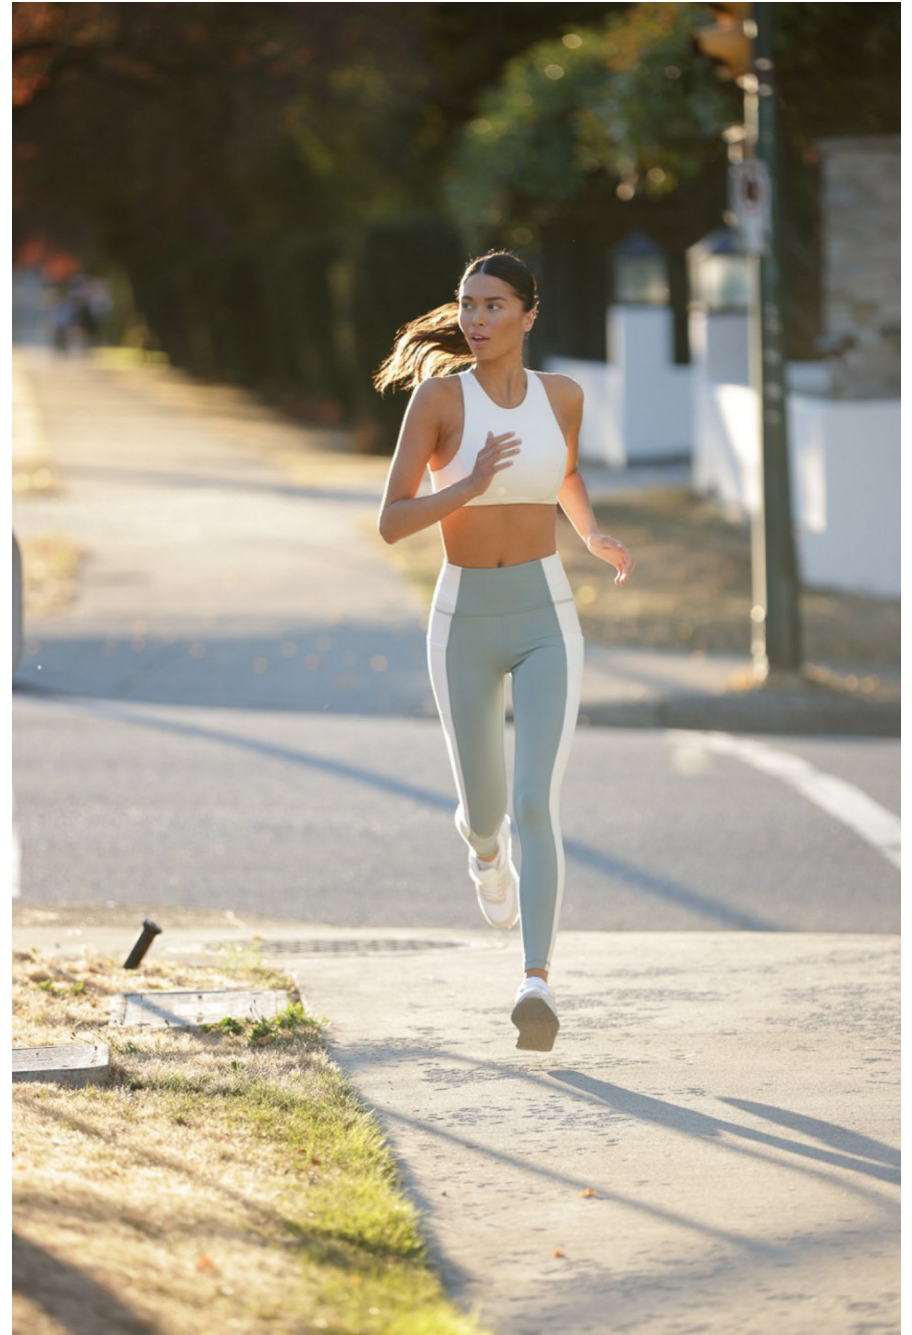

body
— LONDON —

0203 376 8696 | contact@bodylondon.com
Lyric House, Hammersmith Road, London, W14 0QL