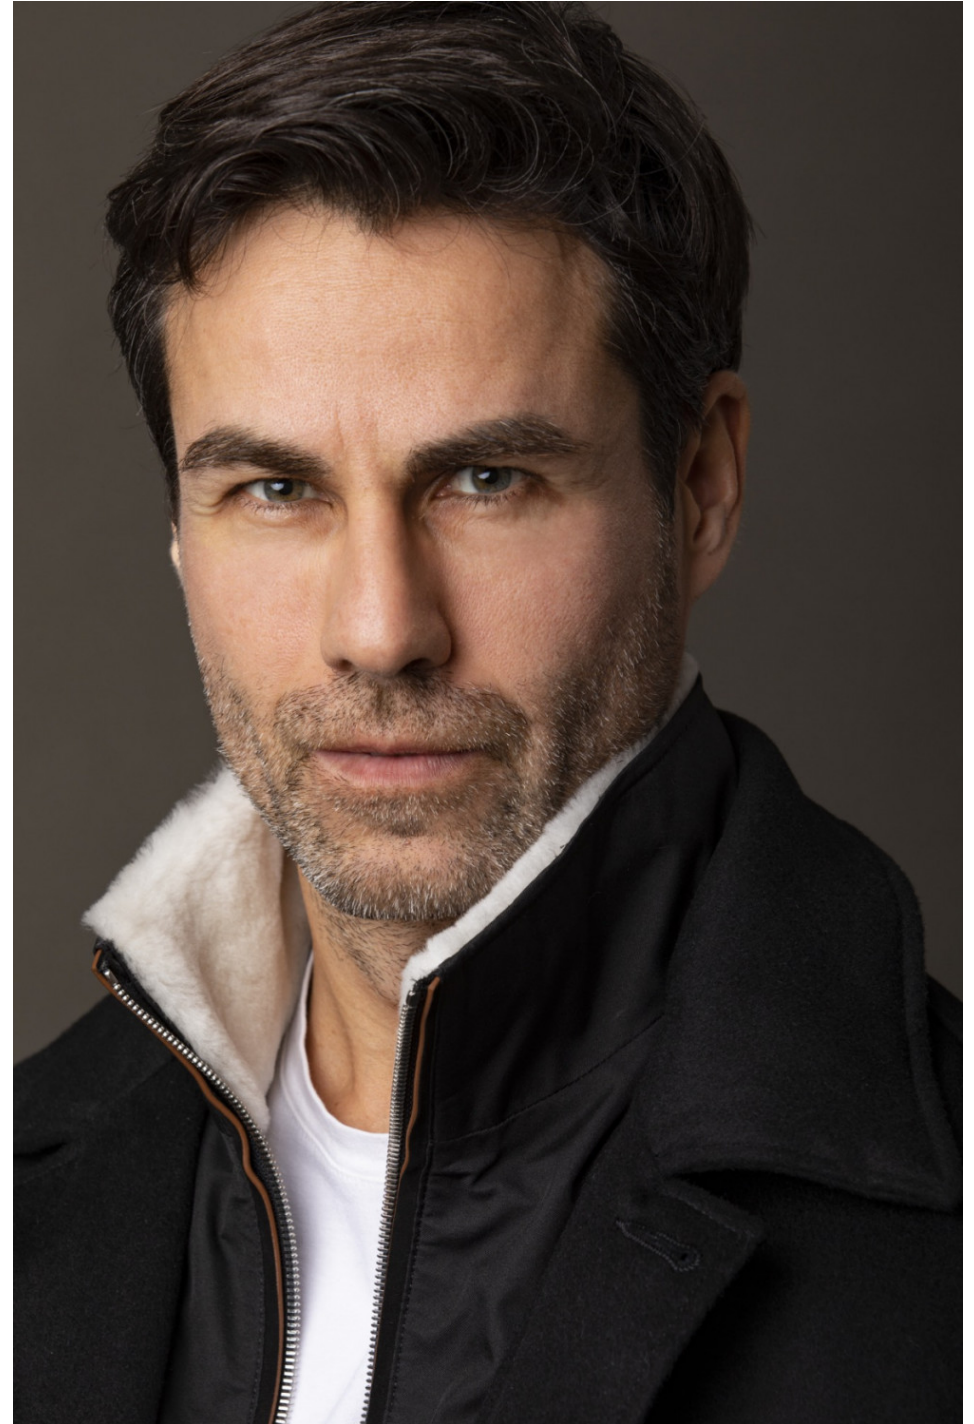

Jose Gonzalez

height 185 cm / 6ft 1"

chest 98 cm / 38.5"

waist 80 cm / 31.5"

hip 96 cm / 38"

suit 38 (uk)

shoe 9 / 43

eyes Green

hair Brown

body
— LONDON —

0203 376 8696 | contact@bodylondon.com
Lyric House, Hammersmith Road, London, W14 0QL