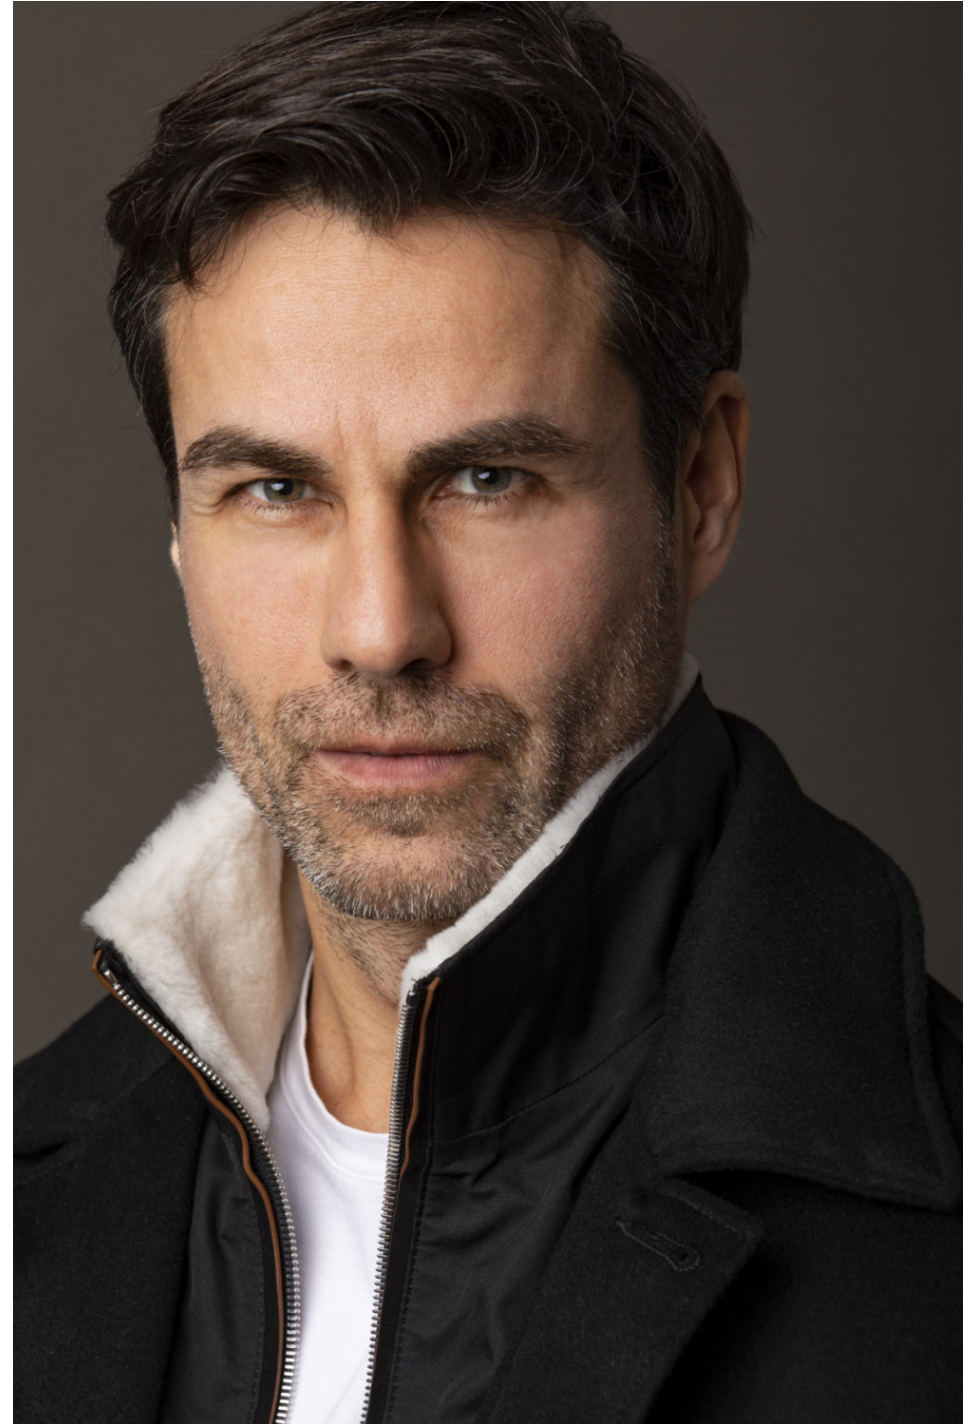

Jose Gonzalez

height 185 cm / 6ft 1"
chest 98 cm / 38.5"
waist 80 cm / 31.5"
hip 96 cm / 38"
suit 38 (uk)
shoe 9 / 43
eyes Green
hair Brown

body
— LONDON —

0203 376 8696 | contact@bodylondon.com
Lyric House, Hammersmith Road, London, W14 0QL