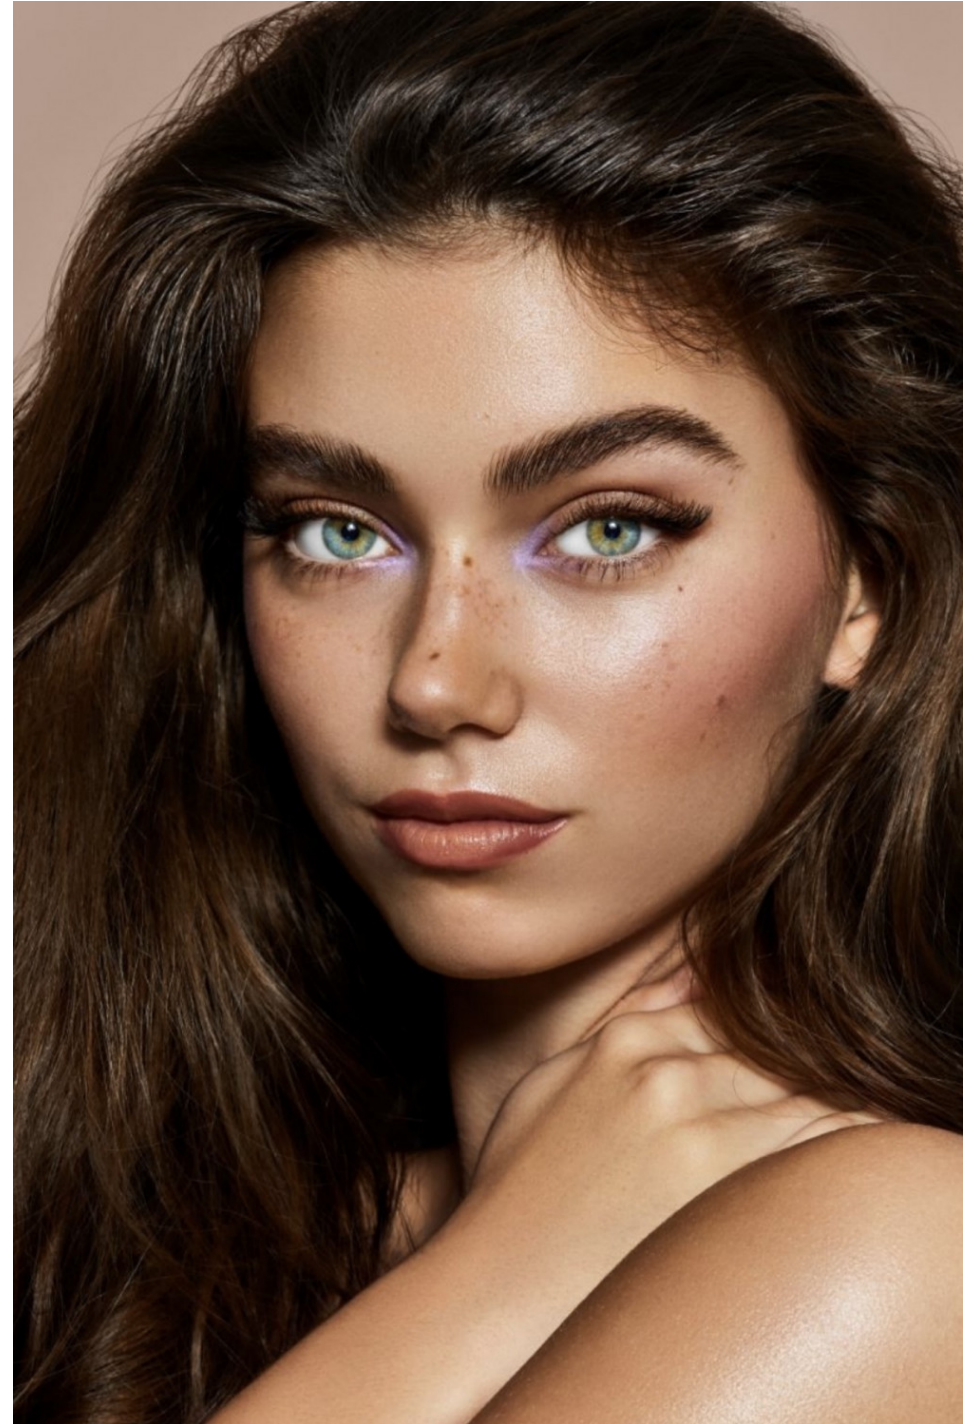

Anina Griese

height 168 cm / 5ft 6"
chest 86 cm / 34"
waist 65 cm / 25.5"
hip 89 cm / 35"
dress 8 / 36
shoe 4 / 37
eyes Blue
hair Brown

body
— LONDON —

0203 376 8696 | contact@bodylondon.com
Lyric House, Hammersmith Road, London, W14 0QL