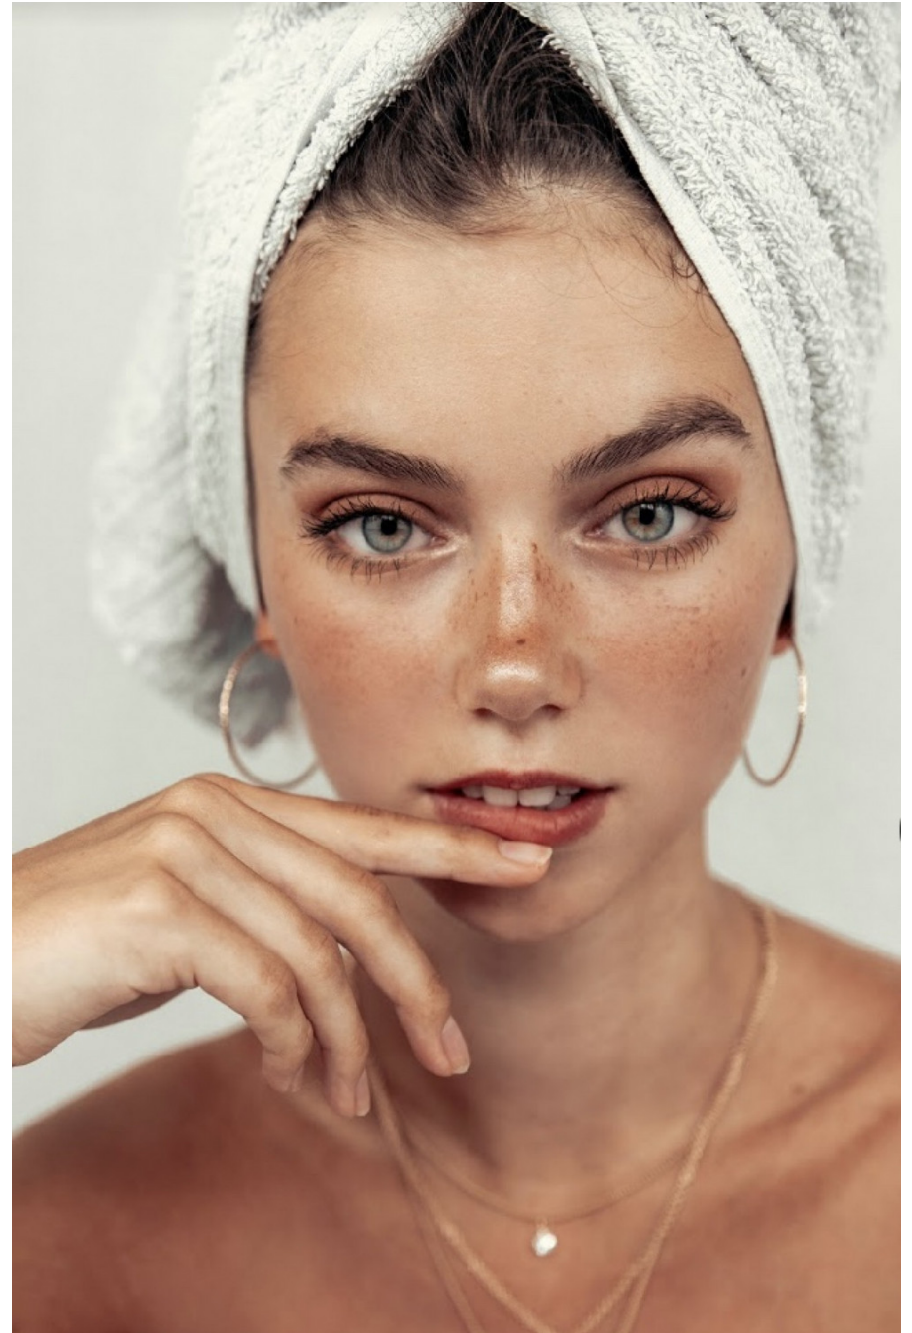

body
— LONDON —

0203 376 8696 | contact@bodylondon.com
Lyric House, Hammersmith Road, London, W14 0QL