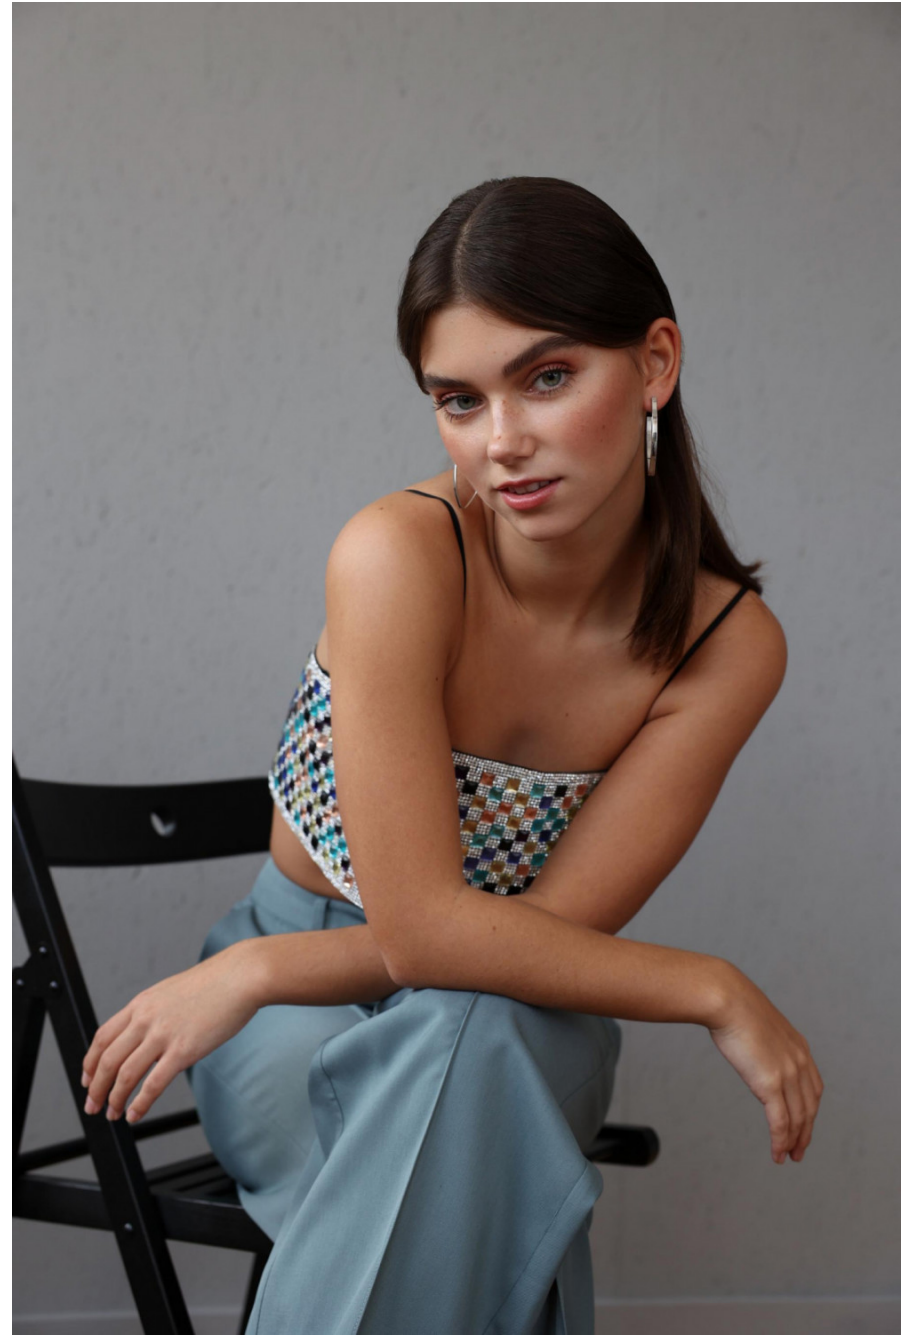

body
— LONDON —

0203 376 8696 | contact@bodylondon.com
Lyric House, Hammersmith Road, London, W14 0QL