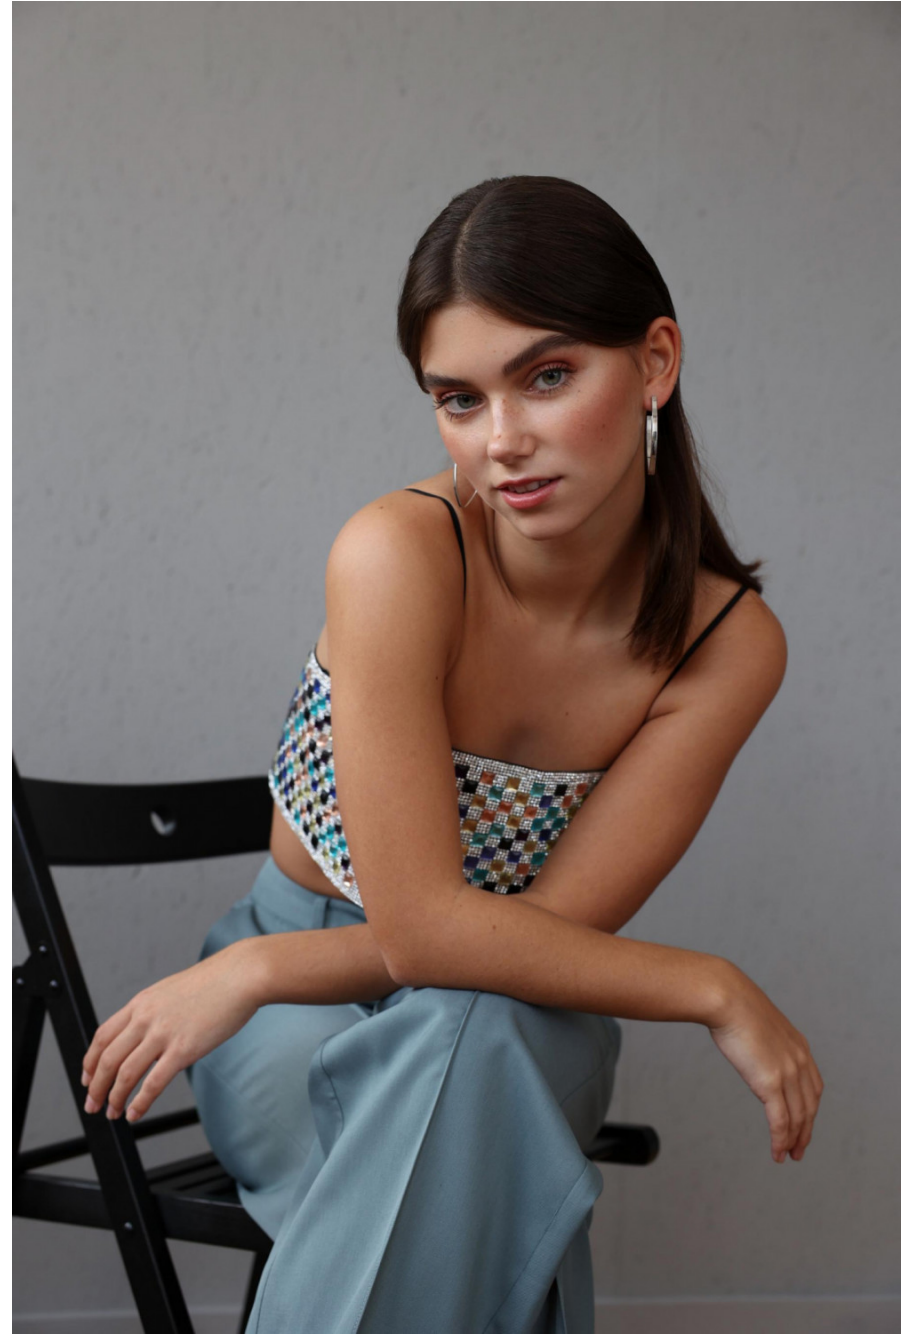

body
— LONDON —

0203 376 8696 | contact@bodylondon.com
Lyric House, Hammersmith Road, London, W14 0QL