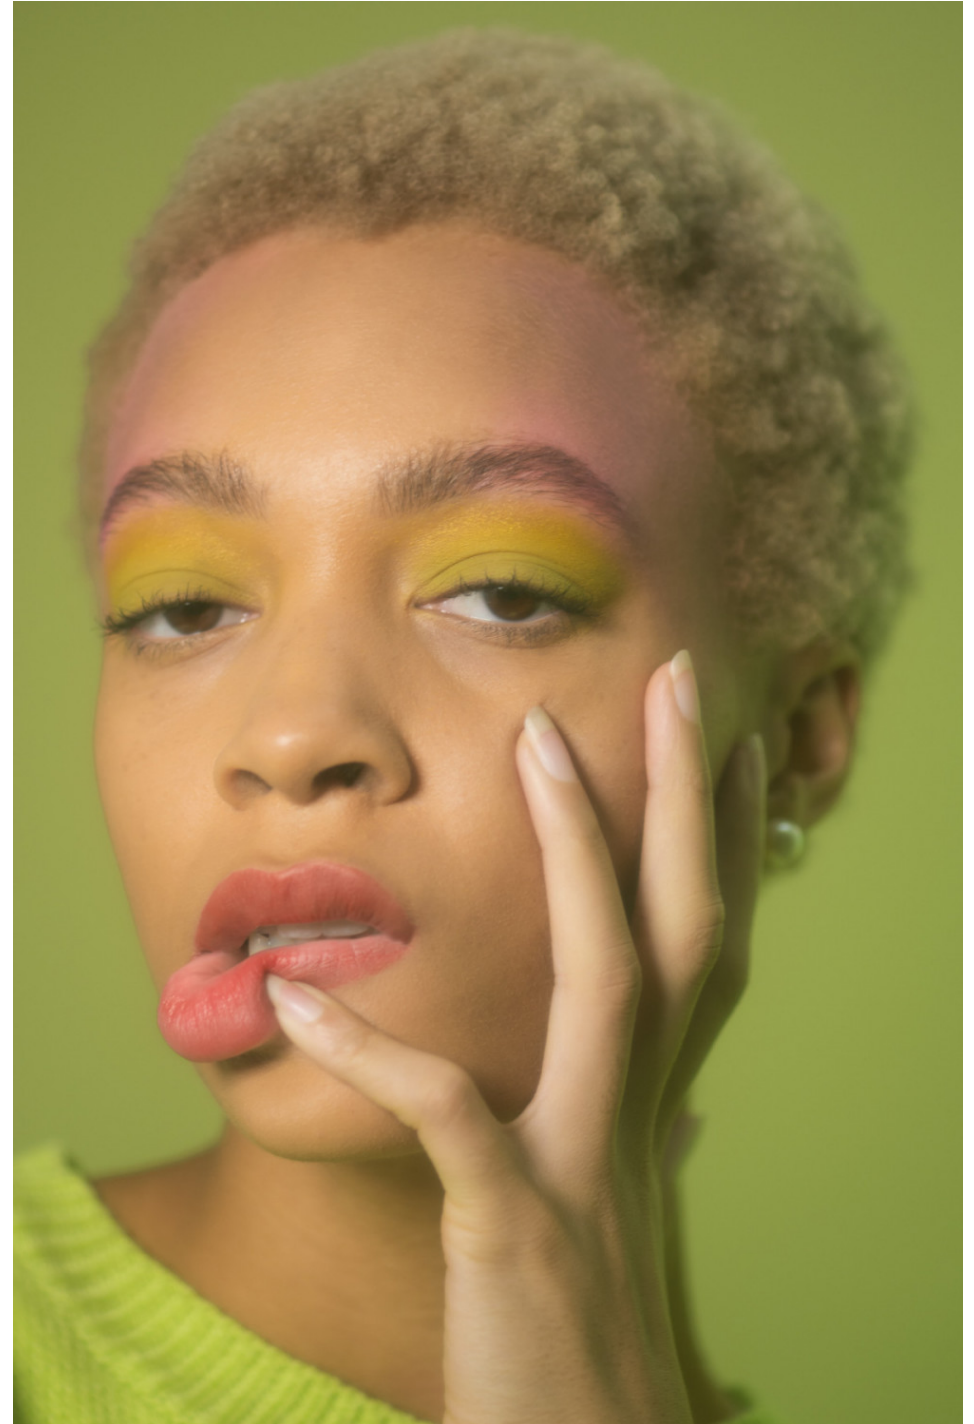

Kristienne Williams

height 173 cm / 5ft 8"
chest 81 cm / 32"
waist 63 cm / 25"
hip 89 cm / 35"
dress 8 / 36
shoe 5.5 / 38
eyes Brown
hair Blonde

body
— LONDON —

0203 376 8696 | contact@bodylondon.com
Lyric House, Hammersmith Road, London, W14 0QL