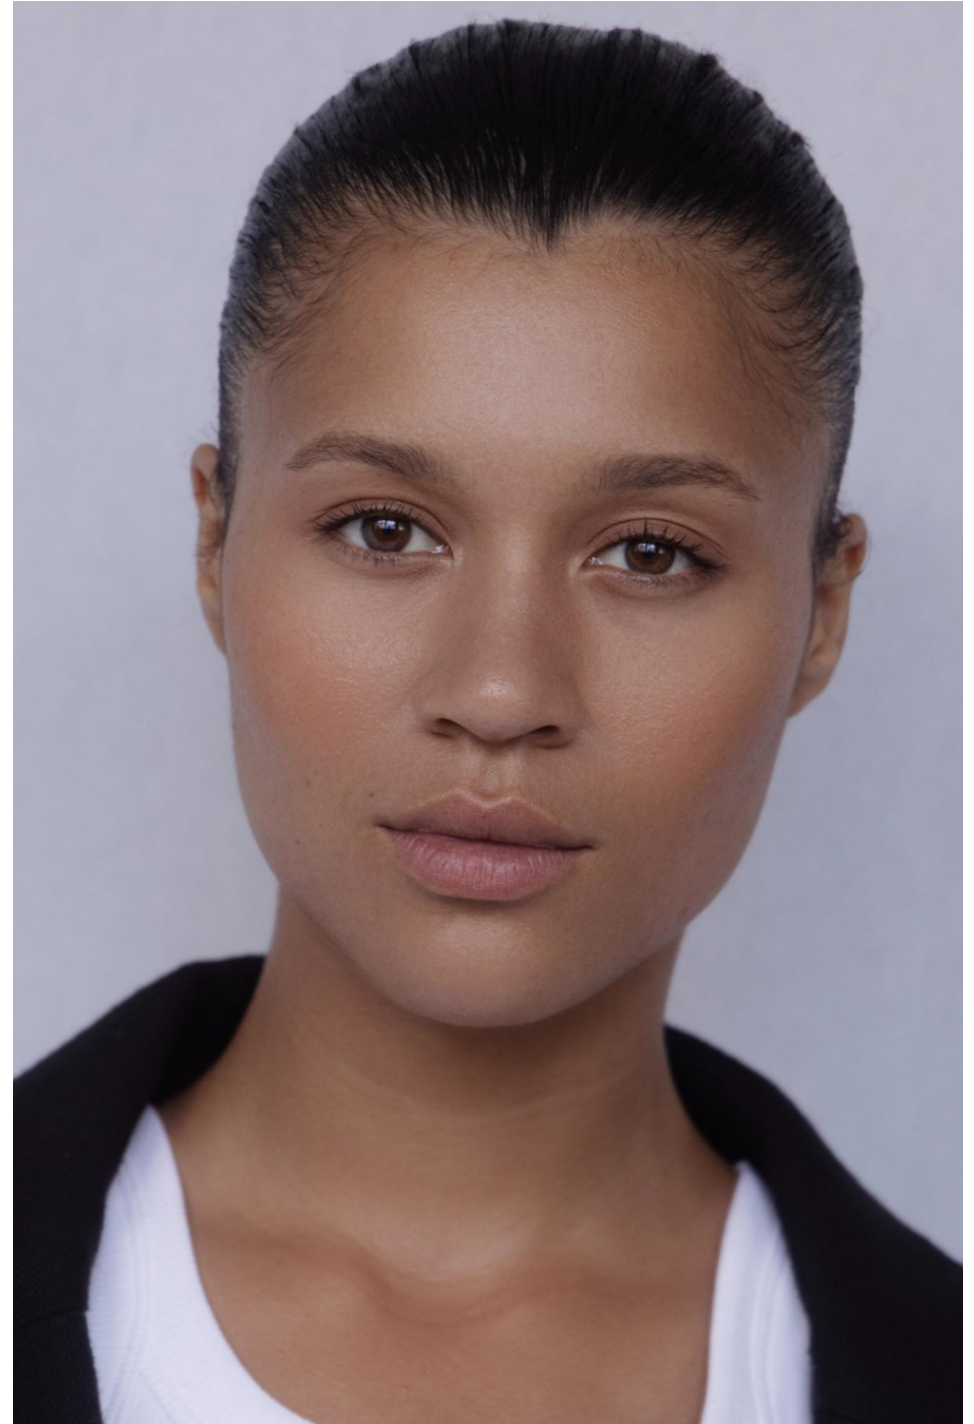

Jaylin Carlson

height 178 cm / 5ft 10"

chest 84 cm / 33"

waist 64 cm / 25"

hip 92 cm / 36"

dress 6 / 34

shoe 6.5 / 39

eyes Brown

hair Brown

body
— LONDON —

0203 376 8696 | contact@bodylondon.com
Lyric House, Hammersmith Road, London, W14 0QL