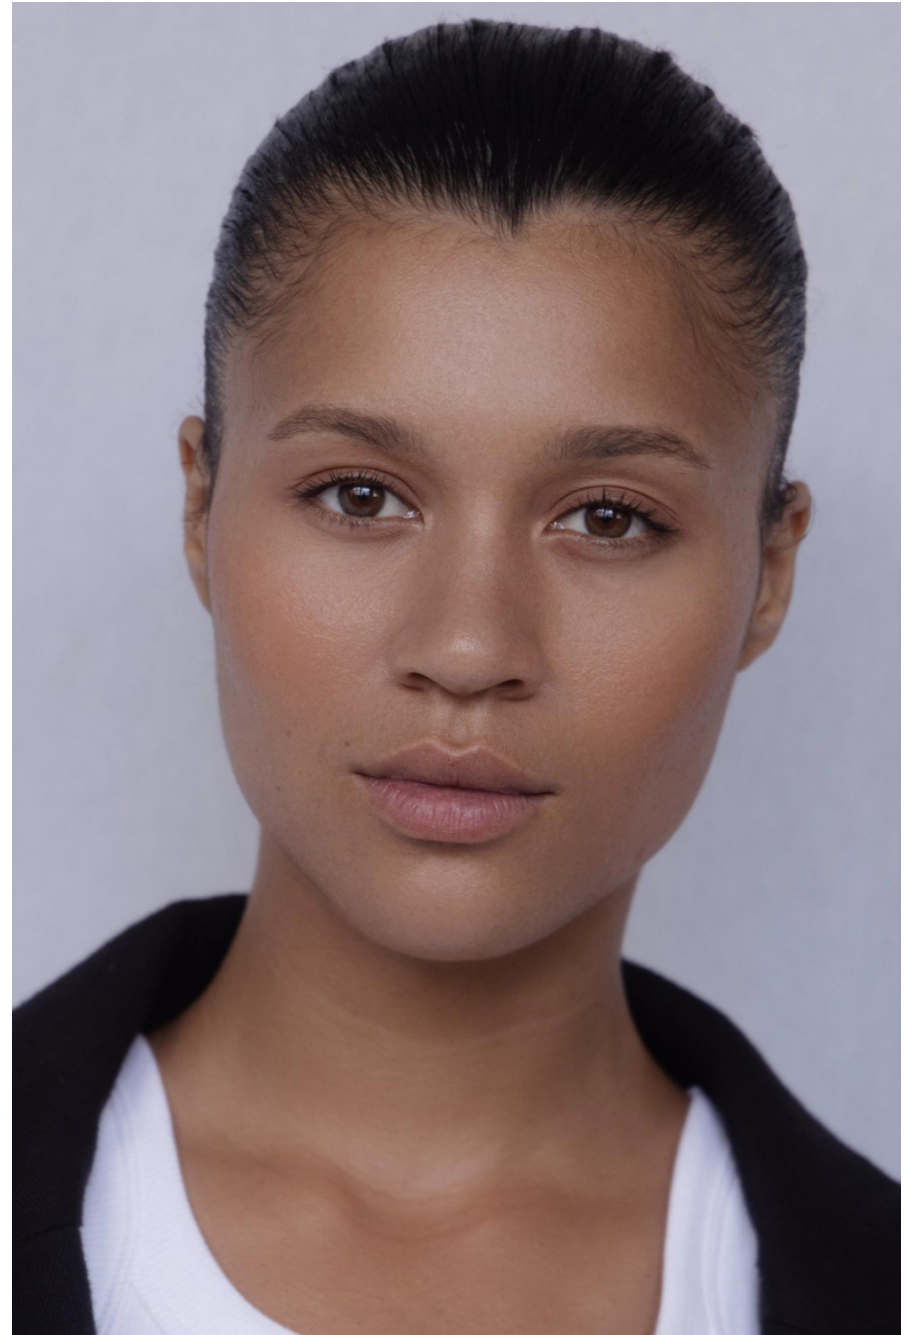

body
— LONDON —

0203 376 8696 | contact@bodylondon.com
Lyric House, Hammersmith Road, London, W14 0QL