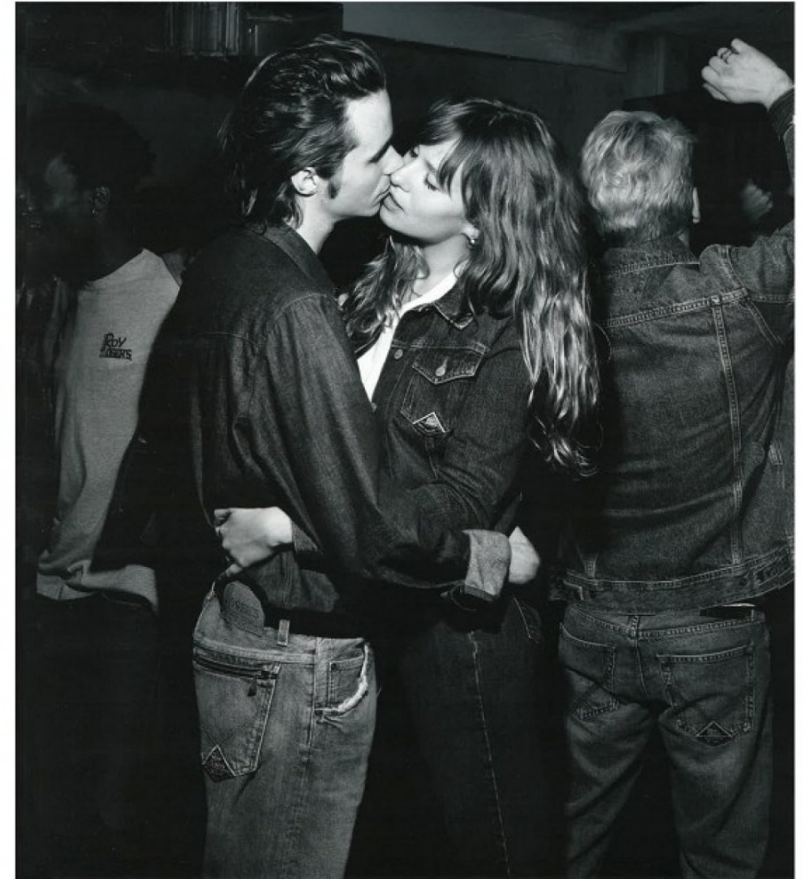

ROY ROGER'S

@royrogers_official