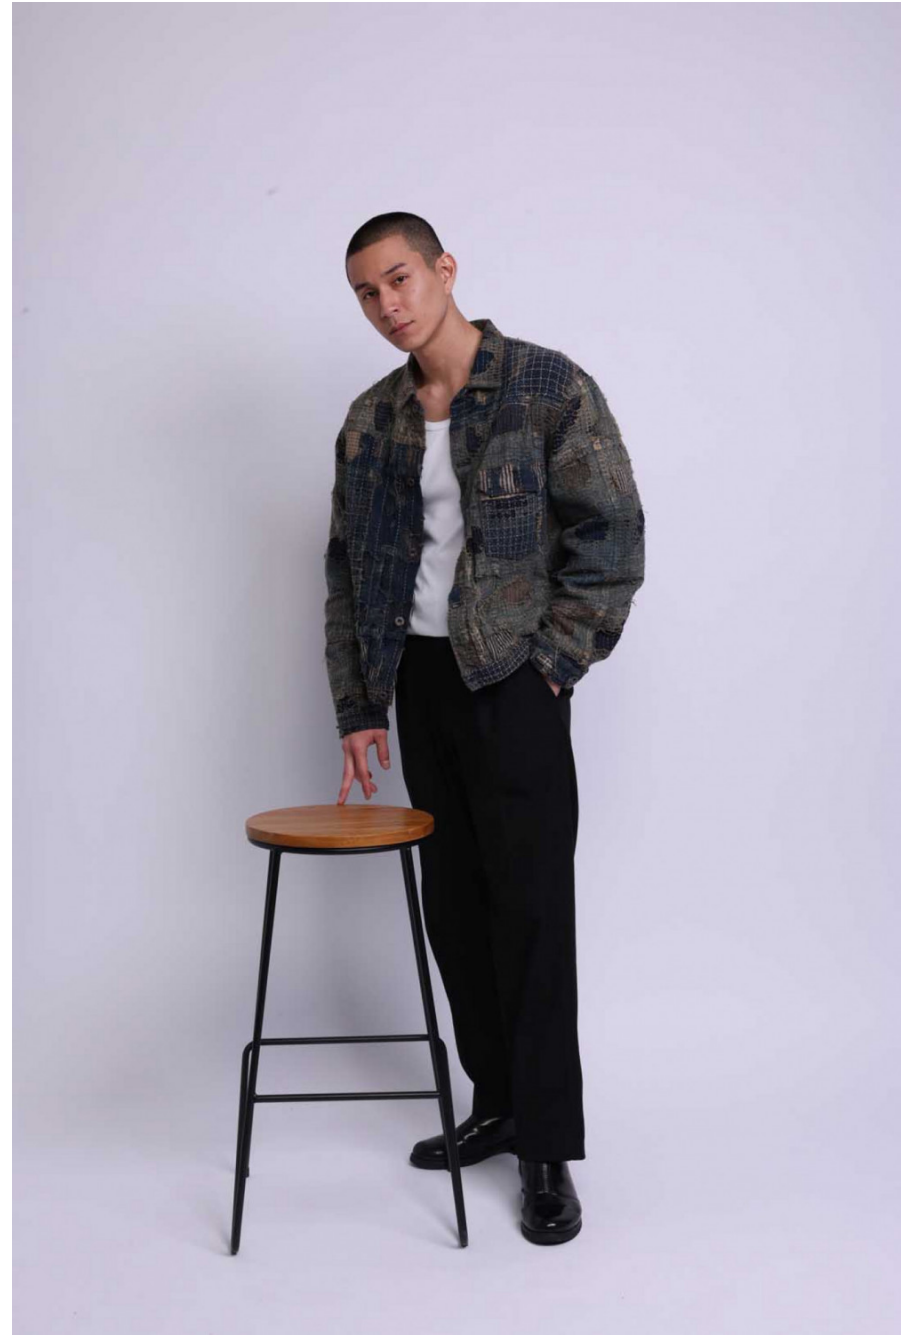

body
— LONDON —

0203 376 8696 | contact@bodylondon.com
Lyric House, Hammersmith Road, London, W14 0QL