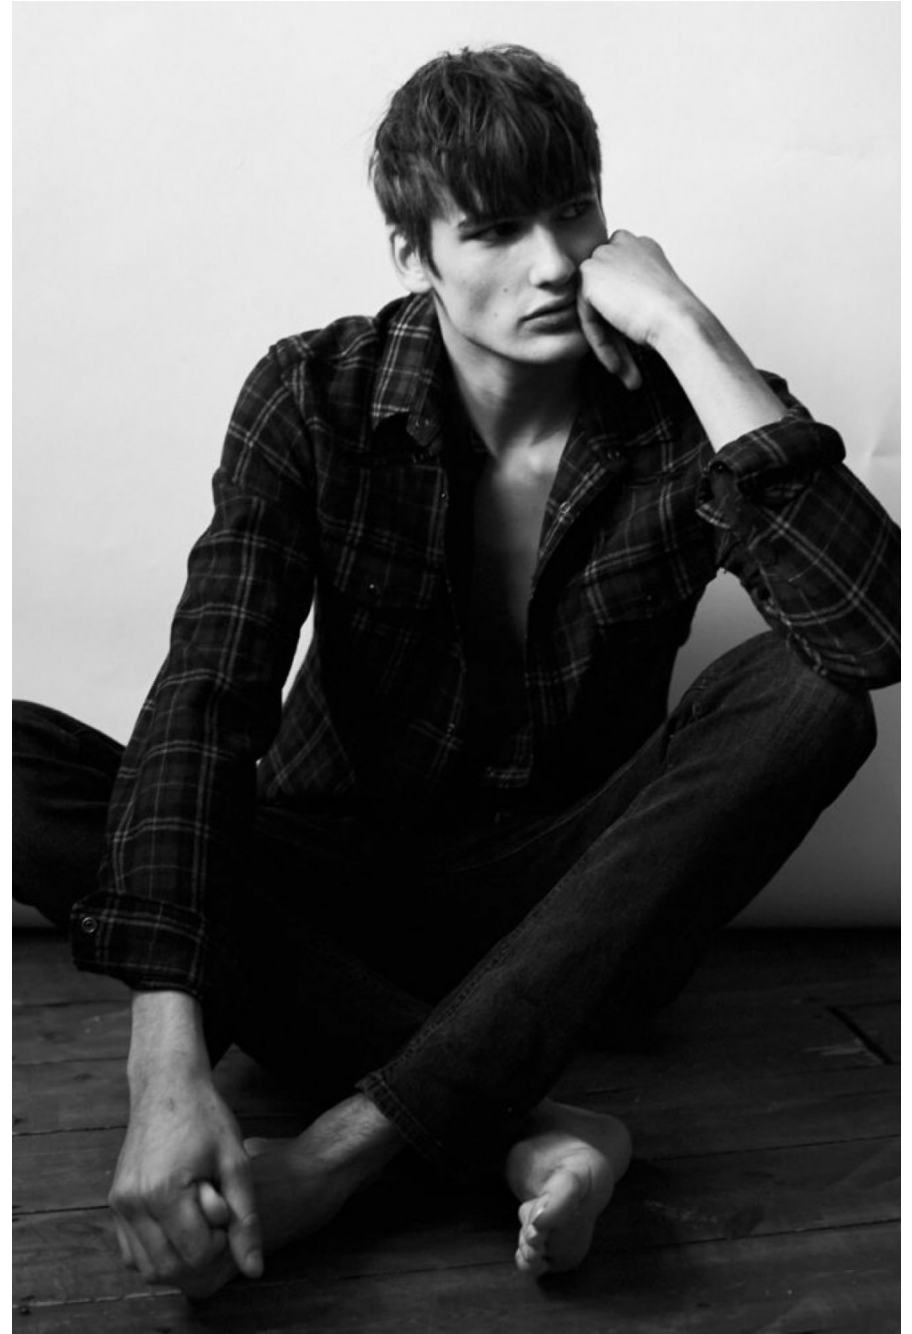

body
— LONDON —

0203 376 8696 | contact@bodylondon.com
Lyric House, Hammersmith Road, London, W14 0QL