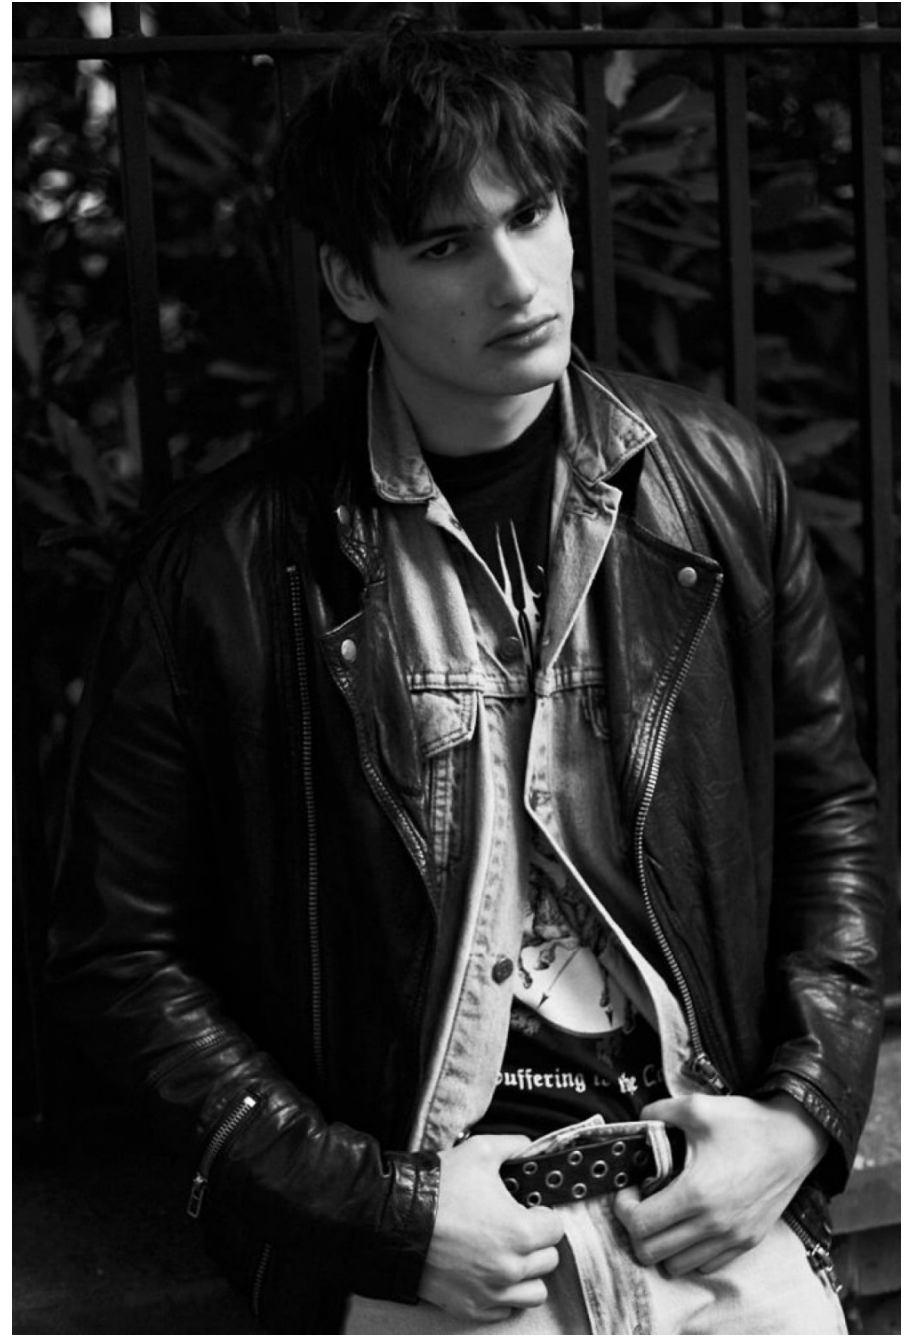

body
— LONDON —

0203 376 8696 | contact@bodylondon.com
Lyric House, Hammersmith Road, London, W14 0QL