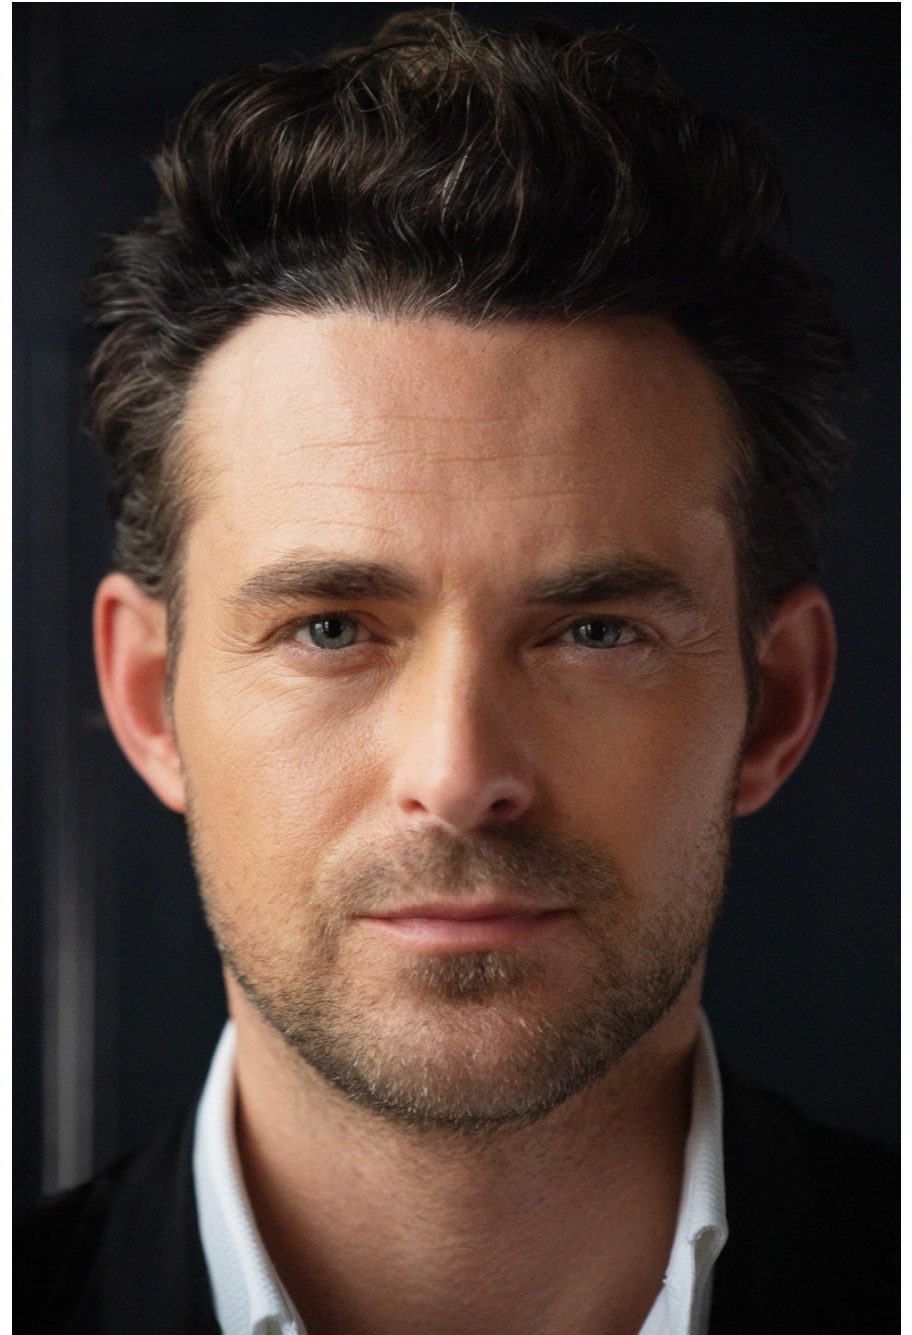

body
— LONDON —

0203 376 8696 | contact@bodylondon.com
Lyric House, Hammersmith Road, London, W14 0QL