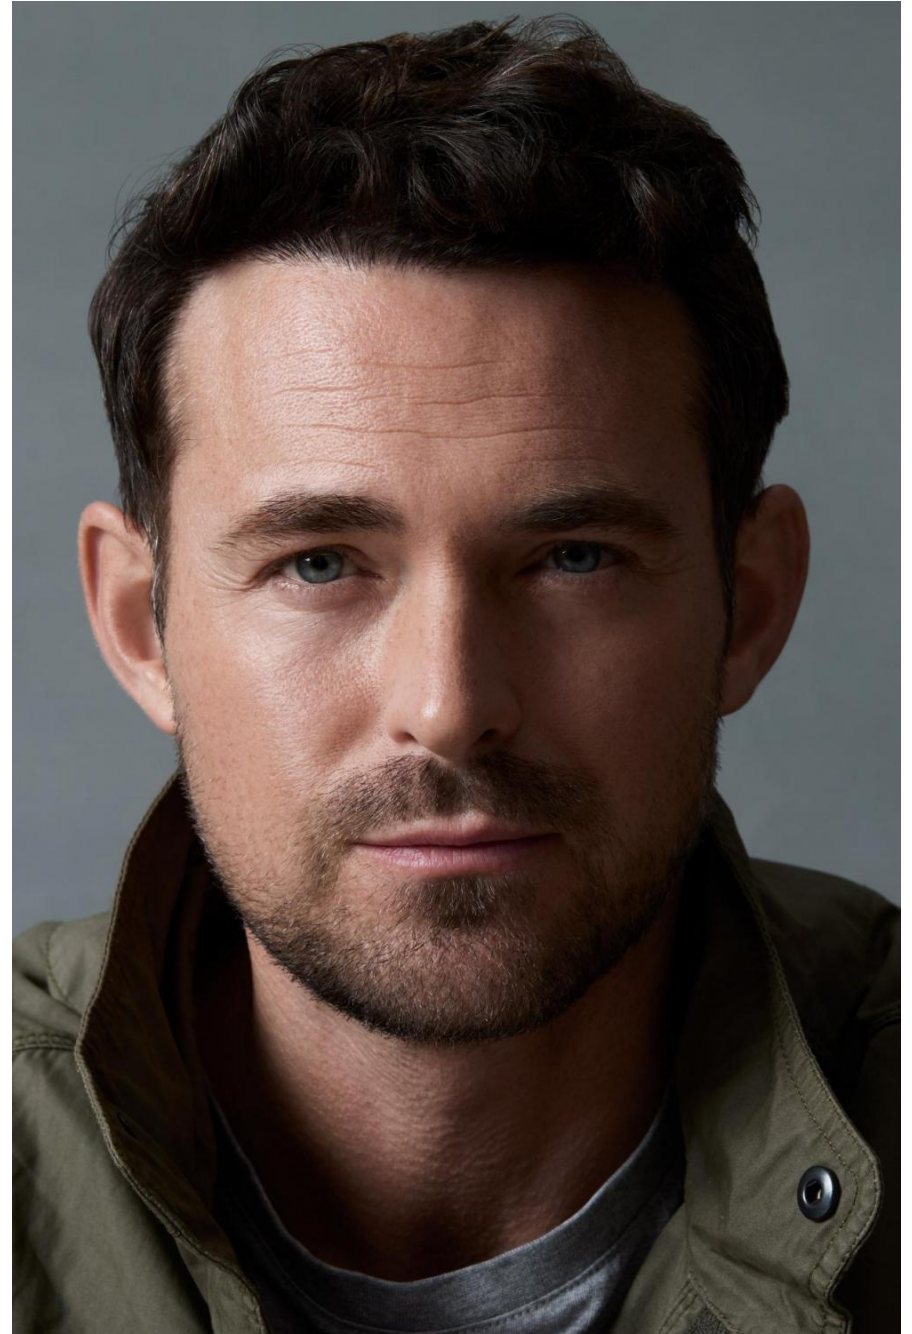

body
— LONDON —

0203 376 8696 | contact@bodylondon.com
Lyric House, Hammersmith Road, London, W14 0QL