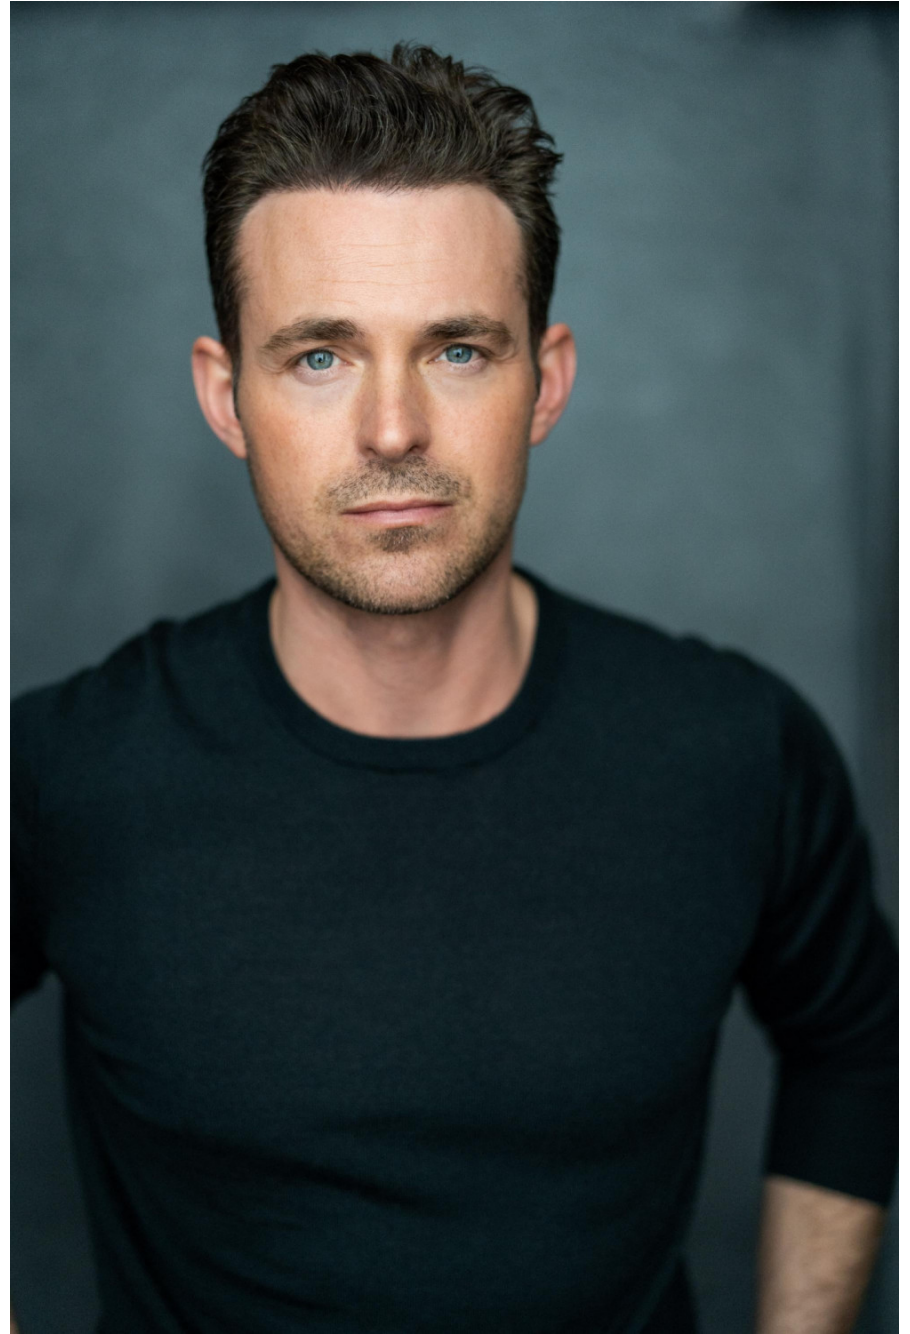

Jules Knight

height 183 cm / 6ft 0"
chest 98 cm / 38.5"
waist 79 cm / 31"
hip 96 cm / 38"
leg 79 cm / 31"
collar 41 cm / 16"
suit 38 (uk)
shoe 9 / 43
eyes Blue
hair Brown

body
— LONDON —

0203 376 8696 | contact@bodylondon.com
Lyric House, Hammersmith Road, London, W14 0QL