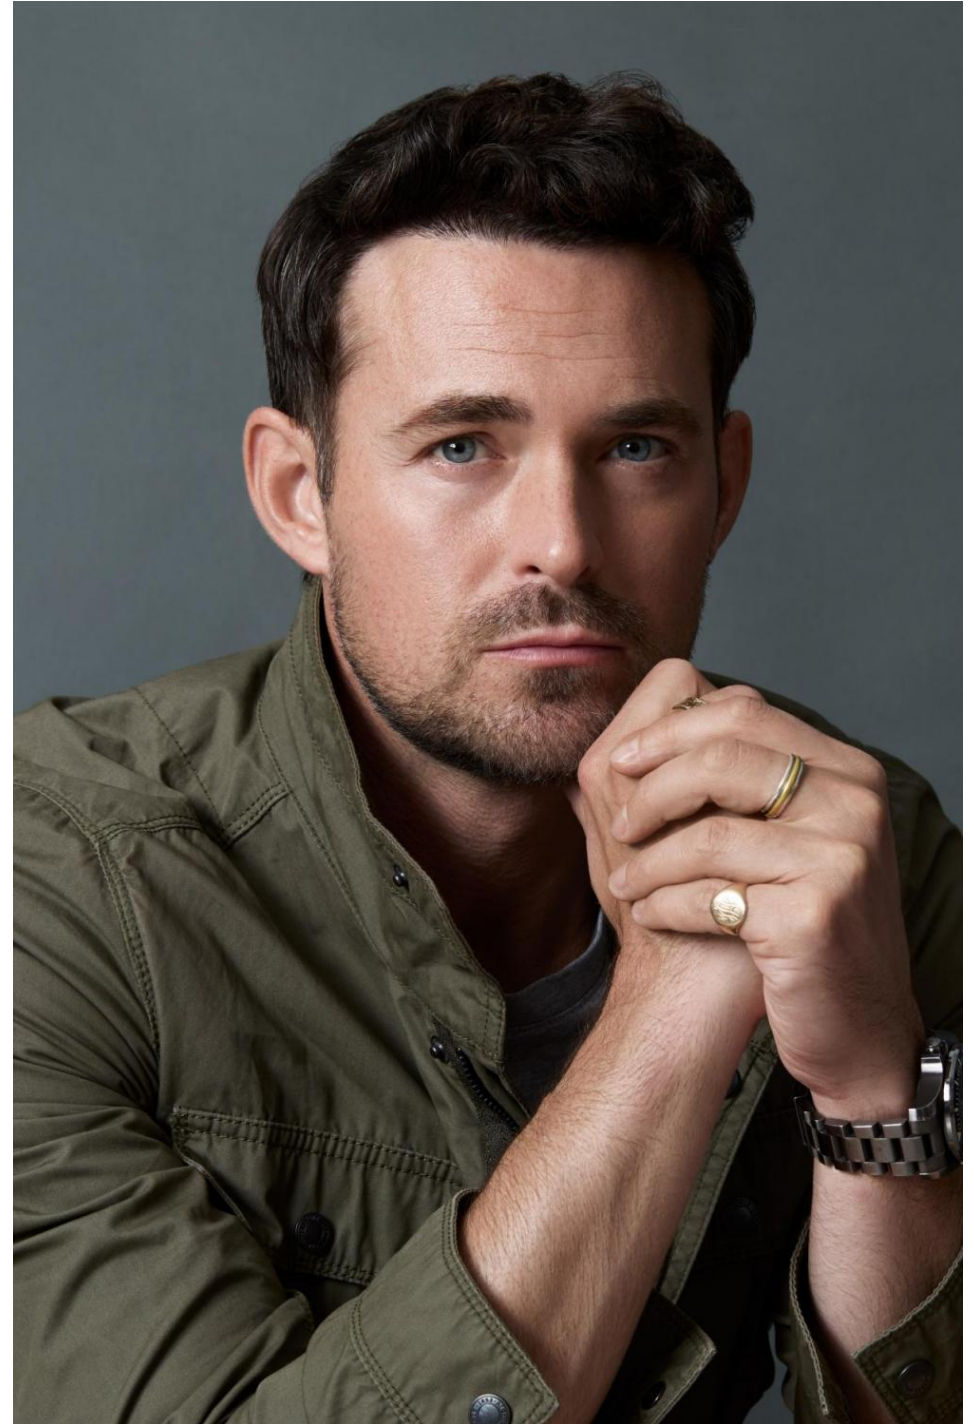

Jules Knight

height 183 cm / 6ft 0"
chest 98 cm / 38.5"
waist 79 cm / 31"
hip 96 cm / 38"
leg 79 cm / 31"
collar 41 cm / 16"
suit 38 (uk)
shoe 9 / 43
eyes Blue
hair Brown

body
— LONDON —

0203 376 8696 | contact@bodylondon.com
Lyric House, Hammersmith Road, London, W14 0QL