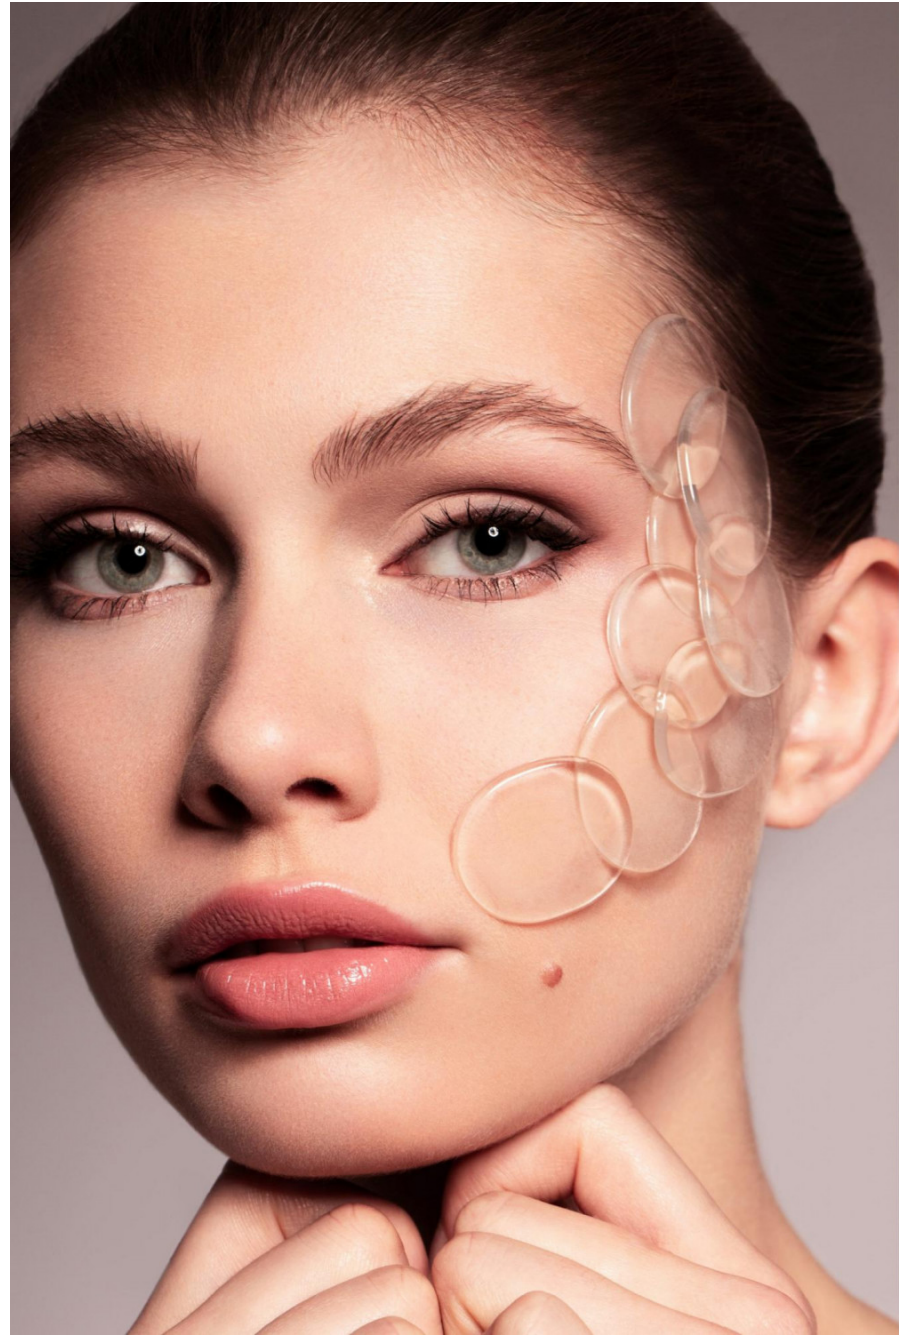

L'OFFICIEL CRÈME
body
— LONDON —

0203 376 8696 | contact@bodylondon.com
Lyric House, Hammersmith Road, London, W14 0QL