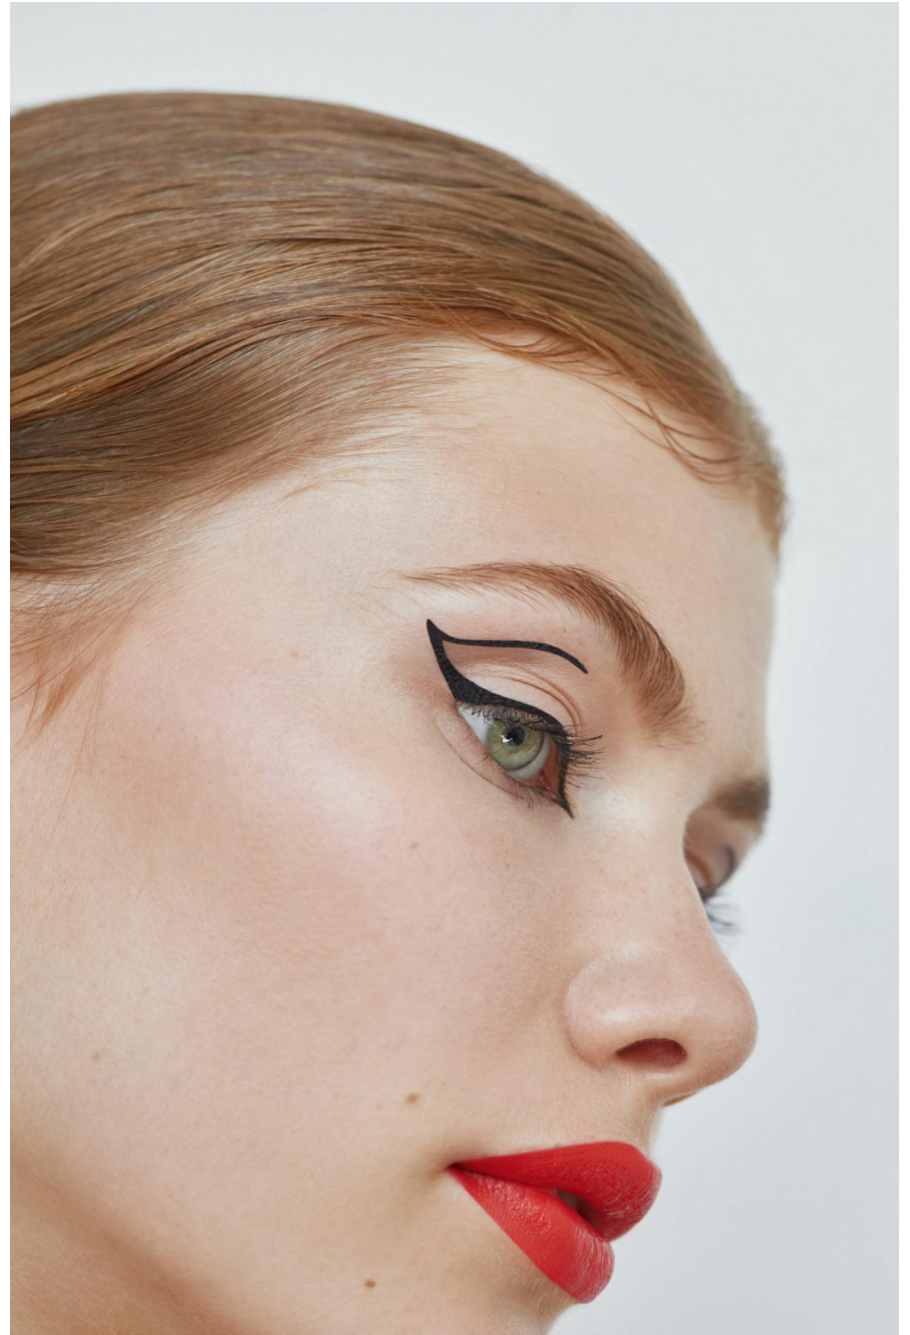

body
— LONDON —

0203 376 8696 | contact@bodylondon.com
Lyric House, Hammersmith Road, London, W14 0QL