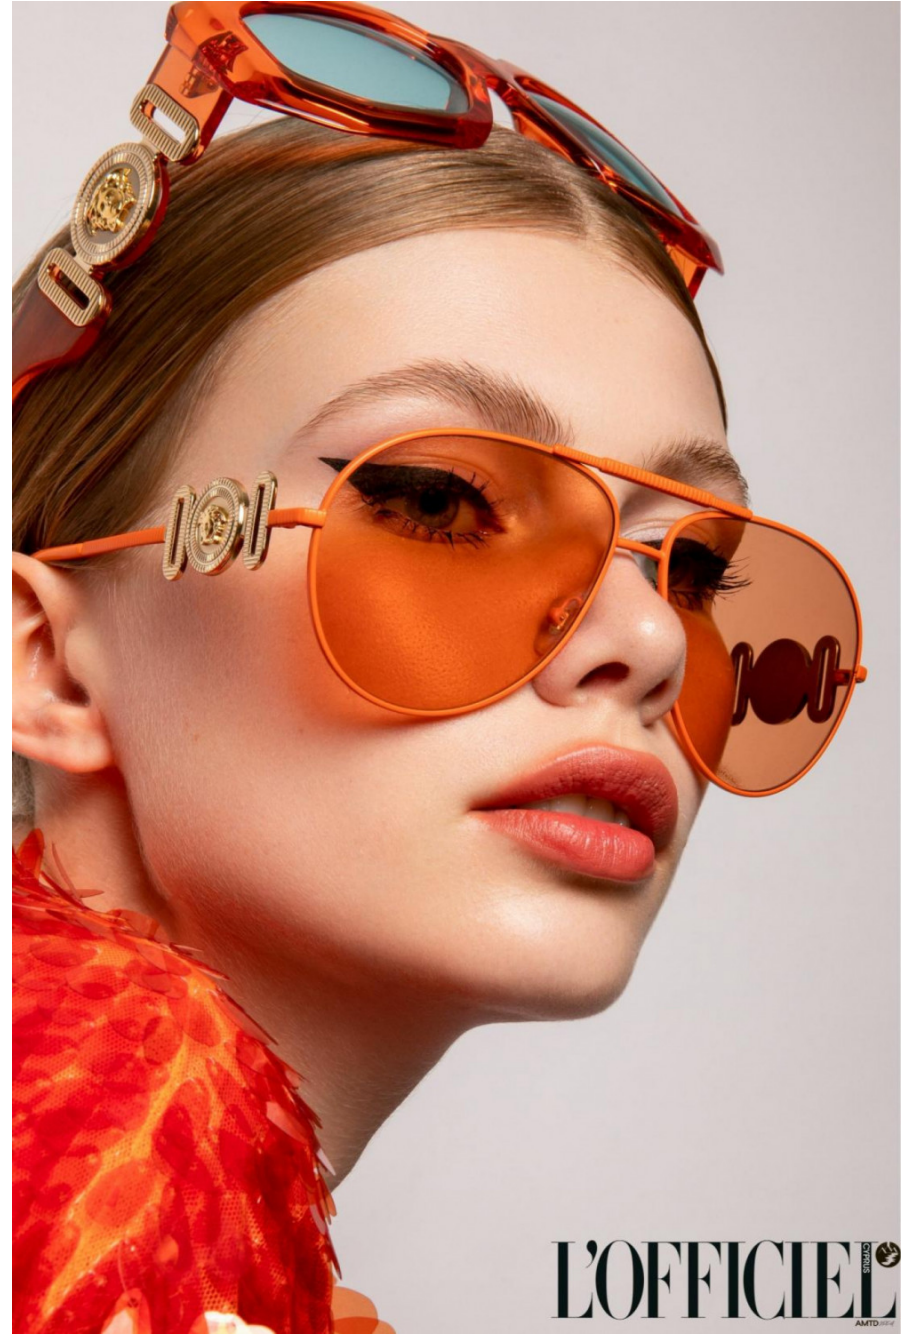

L'OFFICIEL