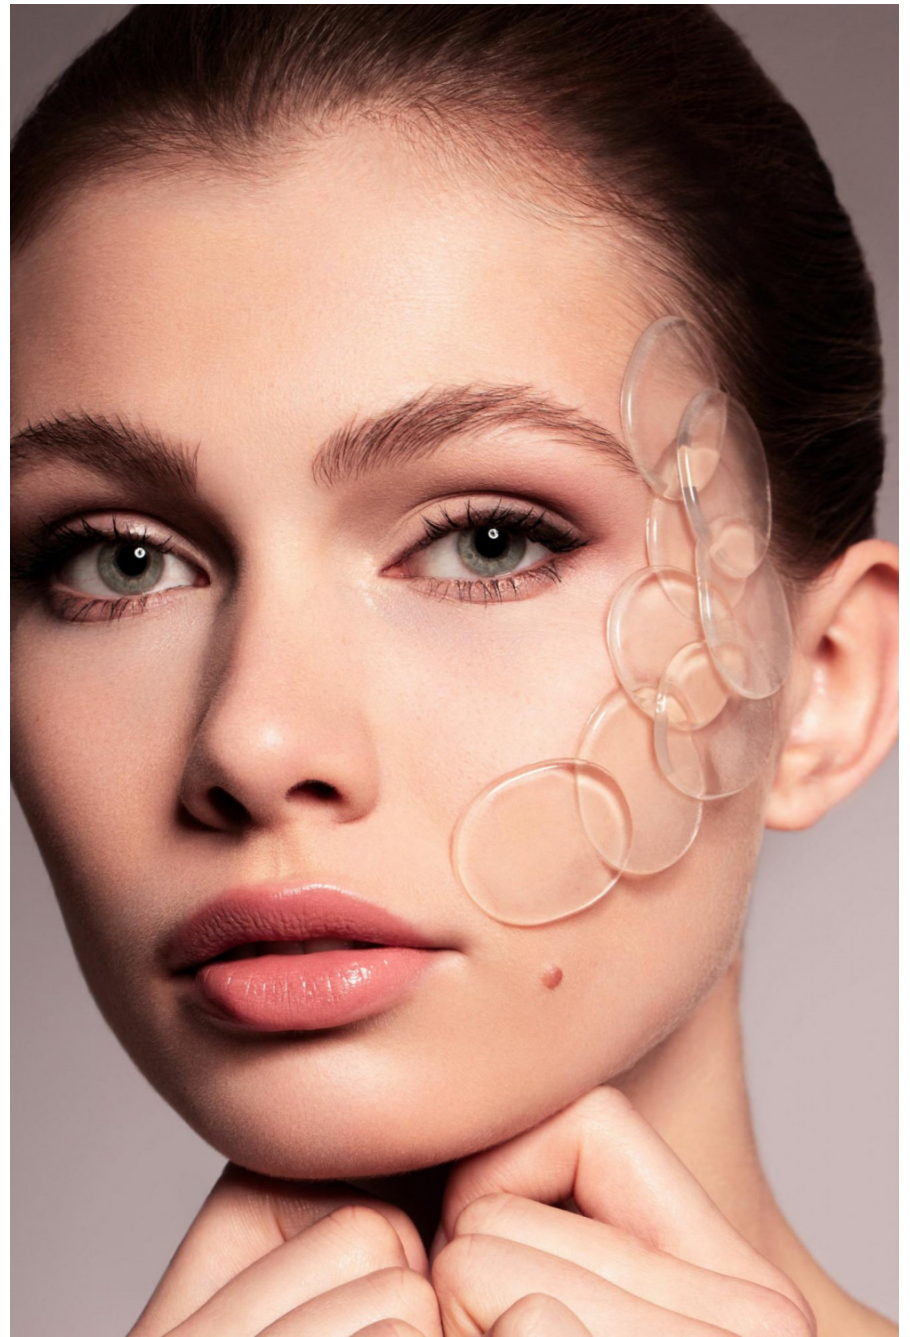

L'OFFICIEL CRÈME
body
— LONDON —

0203 376 8696 | contact@bodylondon.com
Lyric House, Hammersmith Road, London, W14 0QL