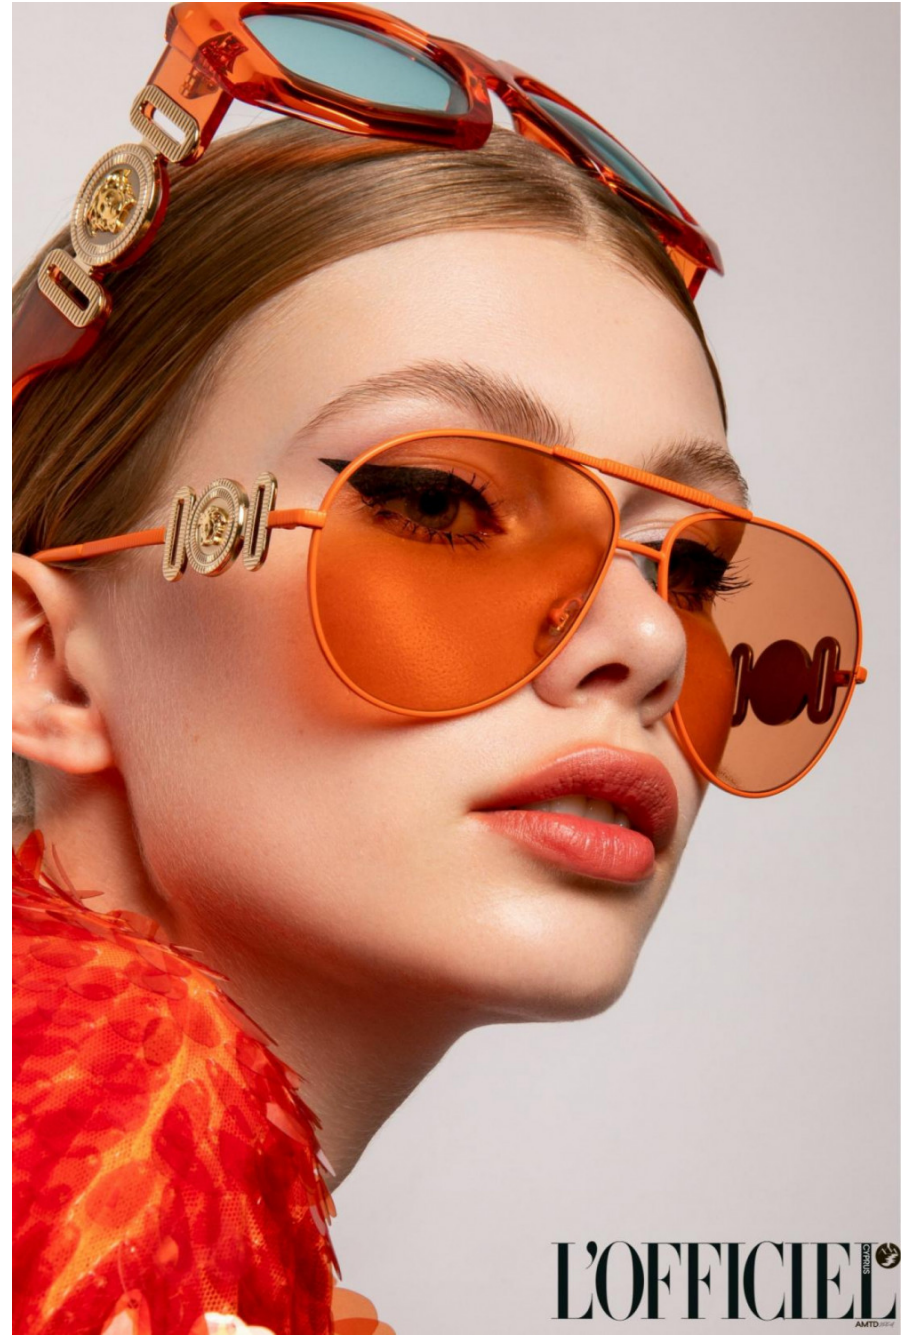

L'OFFICIEL