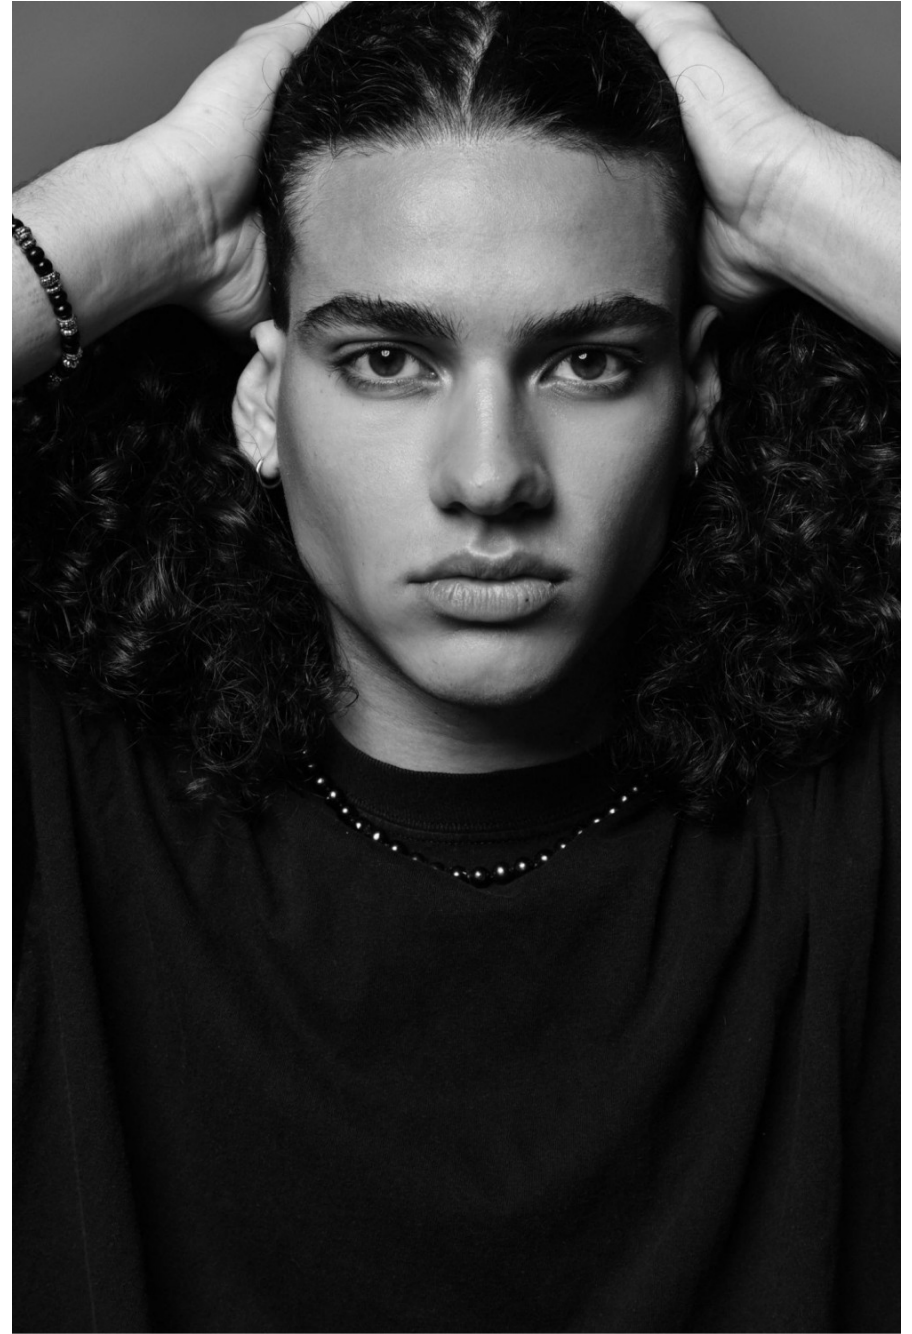

body
— LONDON —

0203 376 8696 | contact@bodylondon.com
Lyric House, Hammersmith Road, London, W14 0QL