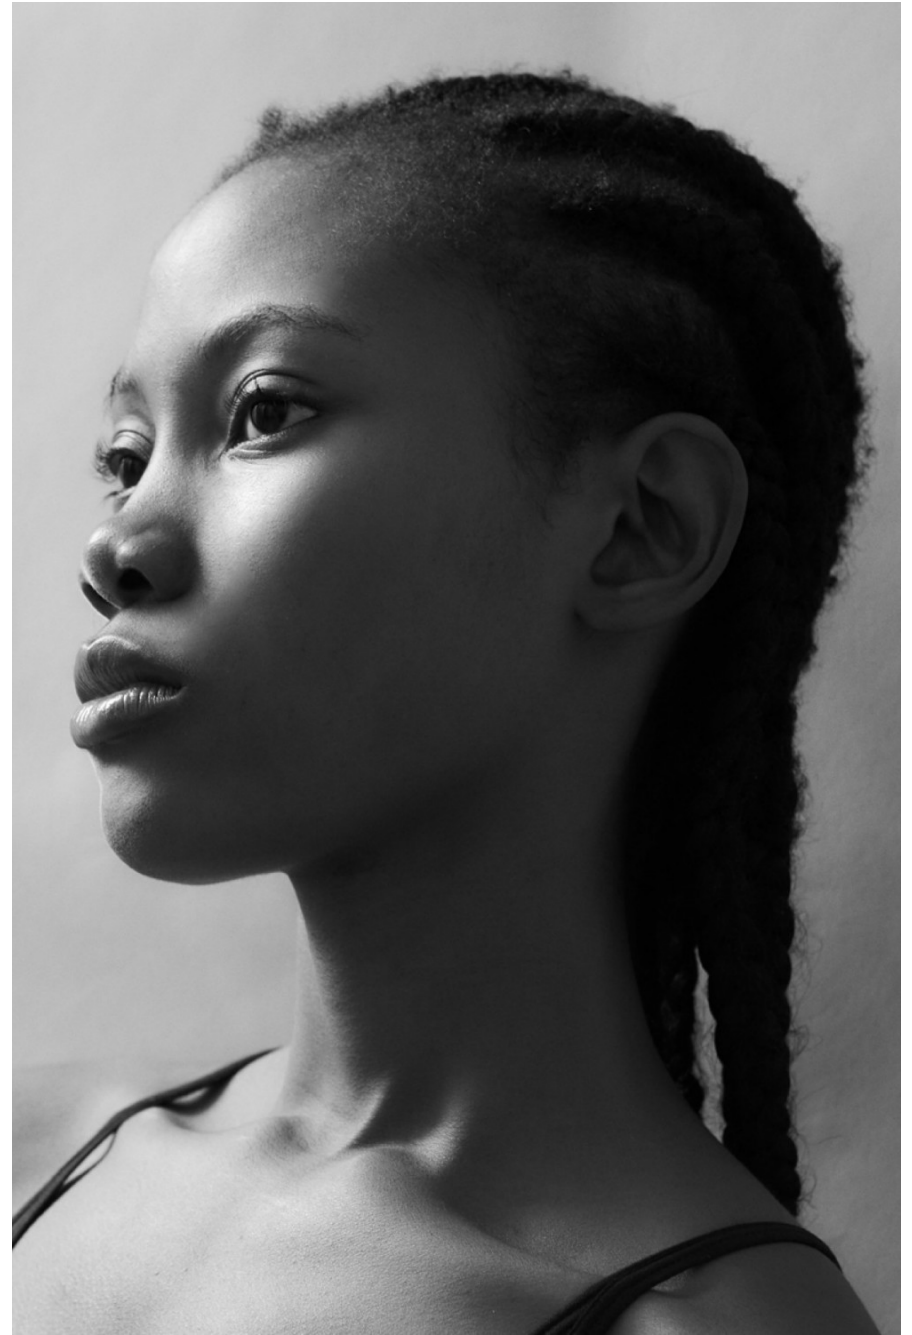

body
— LONDON —

0203 376 8696 | contact@bodylondon.com
Lyric House, Hammersmith Road, London, W14 0QL