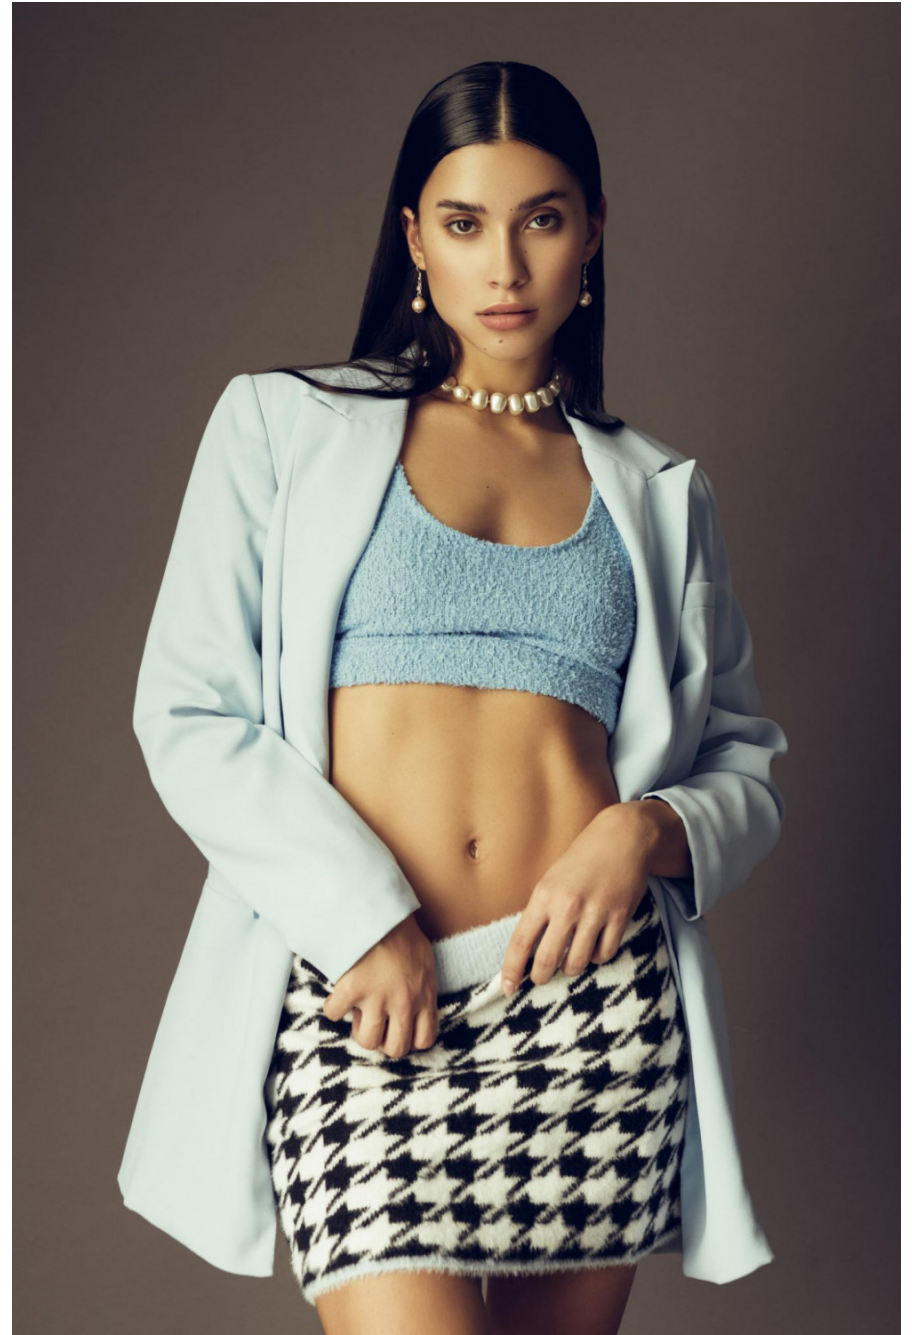

body
— LONDON —

0203 376 8696 | contact@bodylondon.com
Lyric House, Hammersmith Road, London, W14 0QL