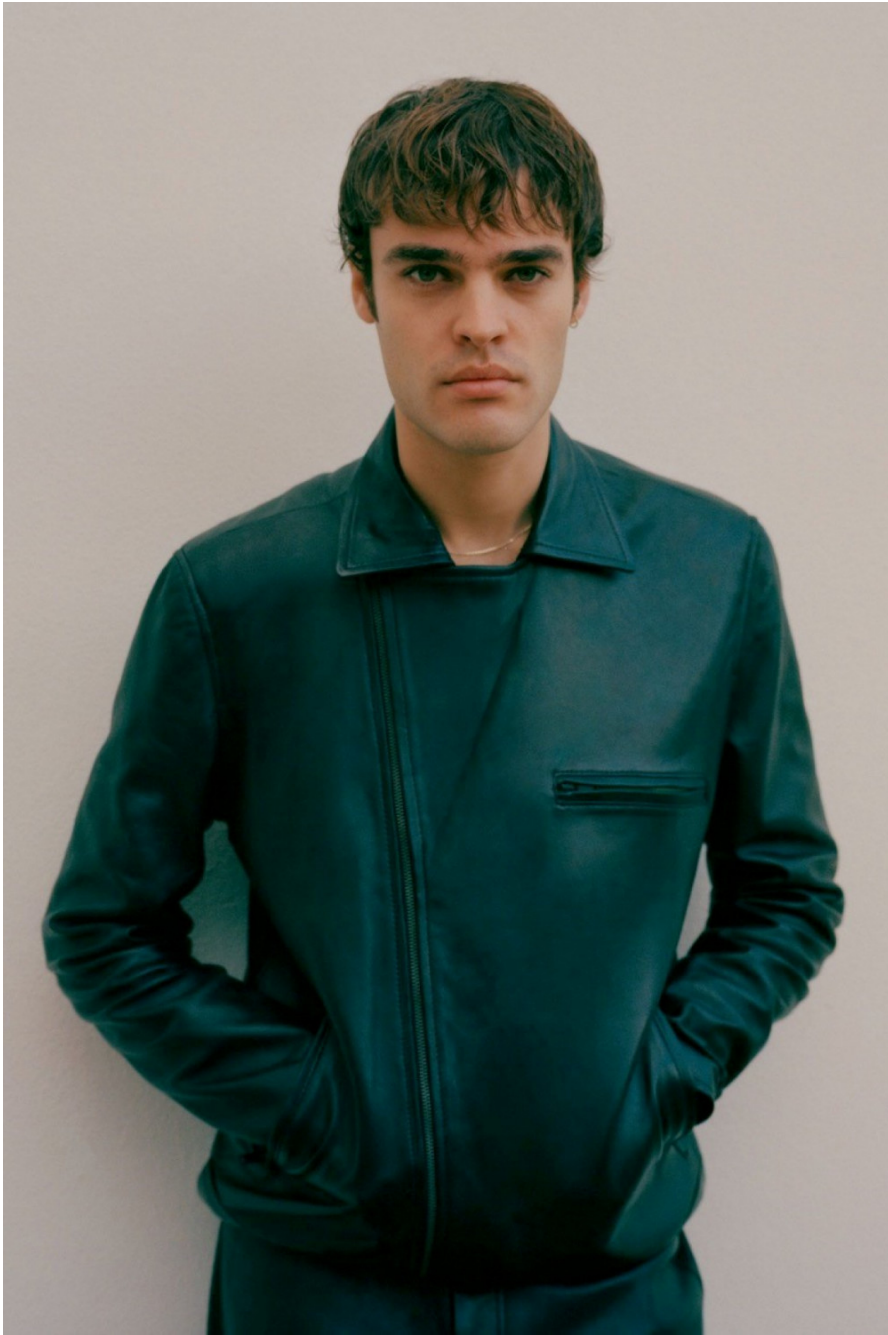

body
— LONDON —

0203 376 8696 | contact@bodylondon.com
Lyric House, Hammersmith Road, London, W14 0QL