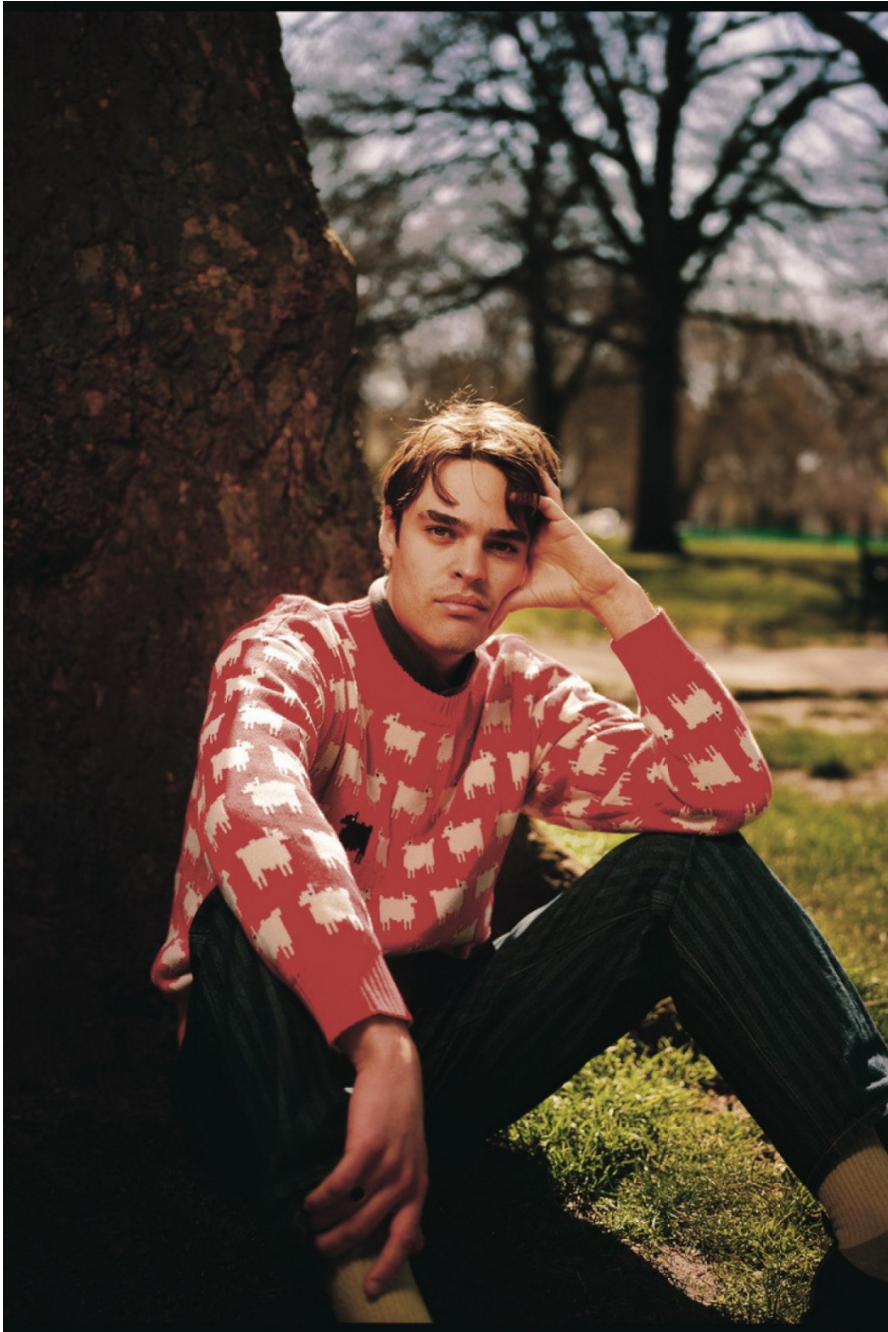

body
— LONDON —

0203 376 8696 | contact@bodylondon.com
Lyric House, Hammersmith Road, London, W14 0QL