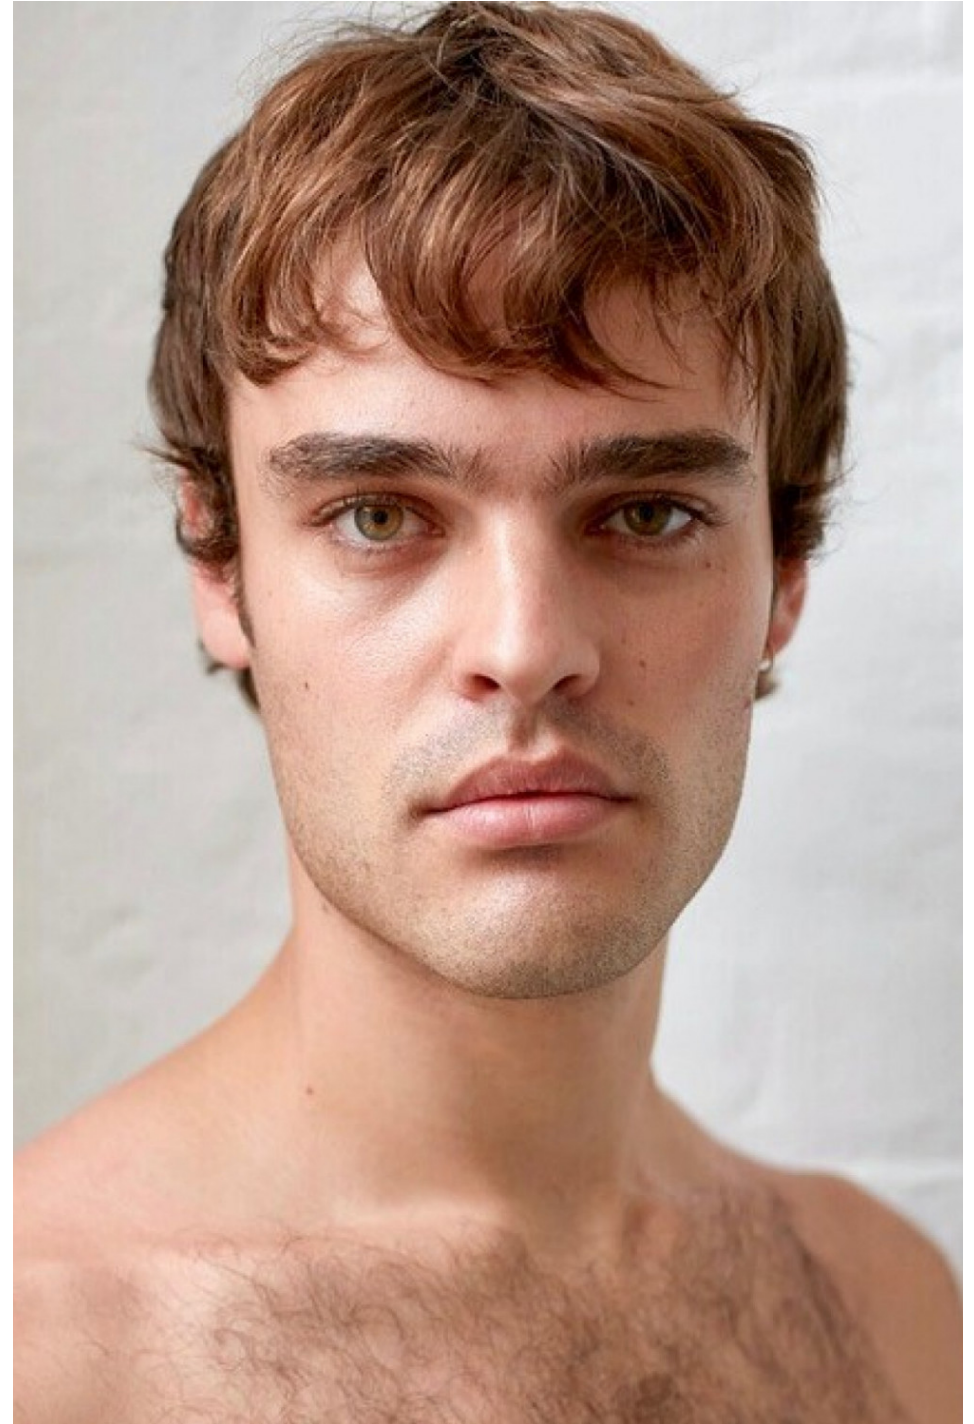

Theo Lawless

height 189 cm / 6ft 2.5"
chest 97 cm / 38"
waist 76 cm / 30"
hip 96 cm / 38"
leg 81 cm / 32"
shoe 10.5 / 45
eyes Green
hair Brown

body
— LONDON —

0203 376 8696 | contact@bodylondon.com
Lyric House, Hammersmith Road, London, W14 0QL