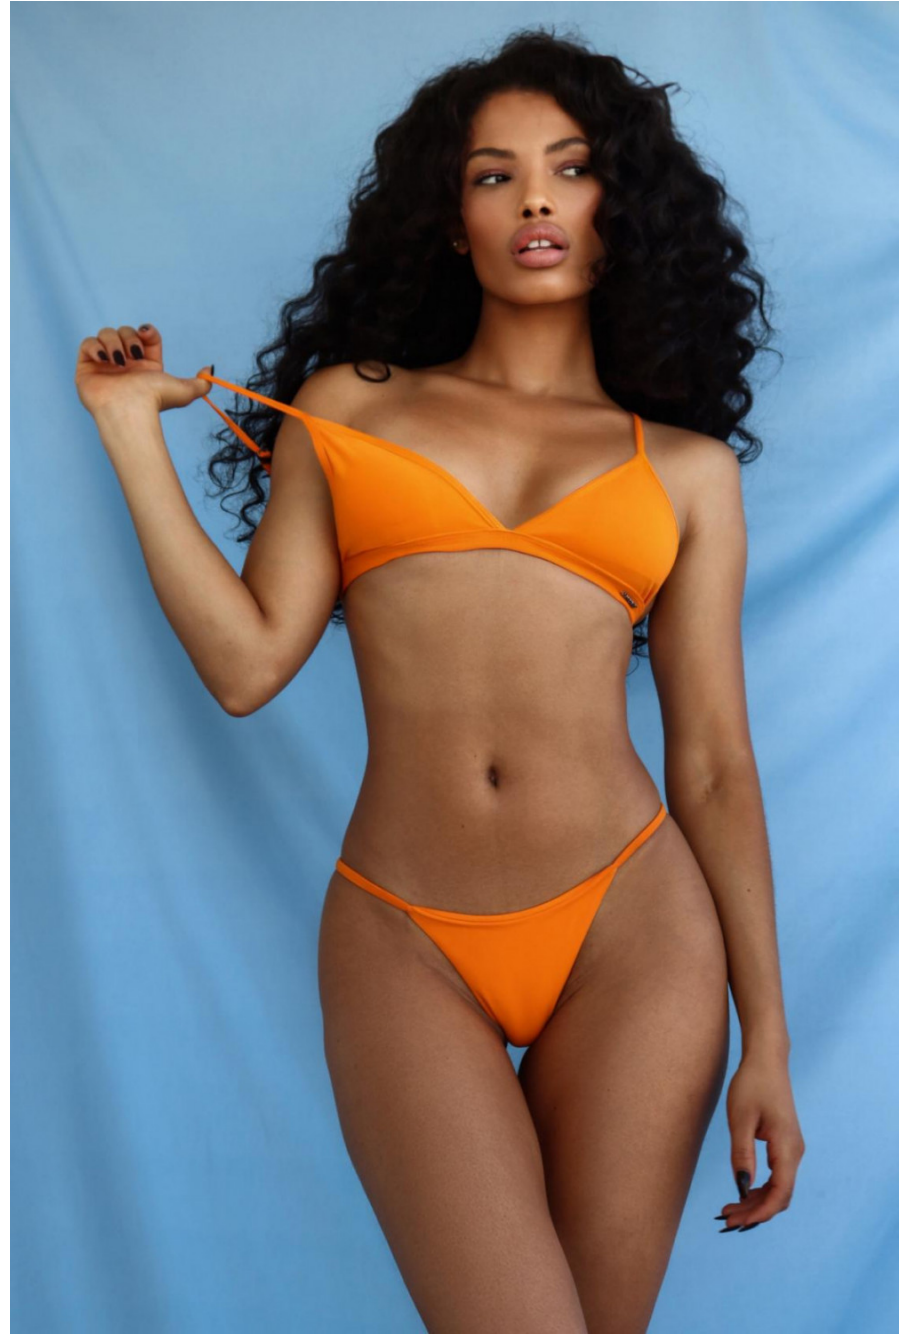

body
— LONDON —

0203 376 8696 | contact@bodylondon.com
Lyric House, Hammersmith Road, London, W14 0QL