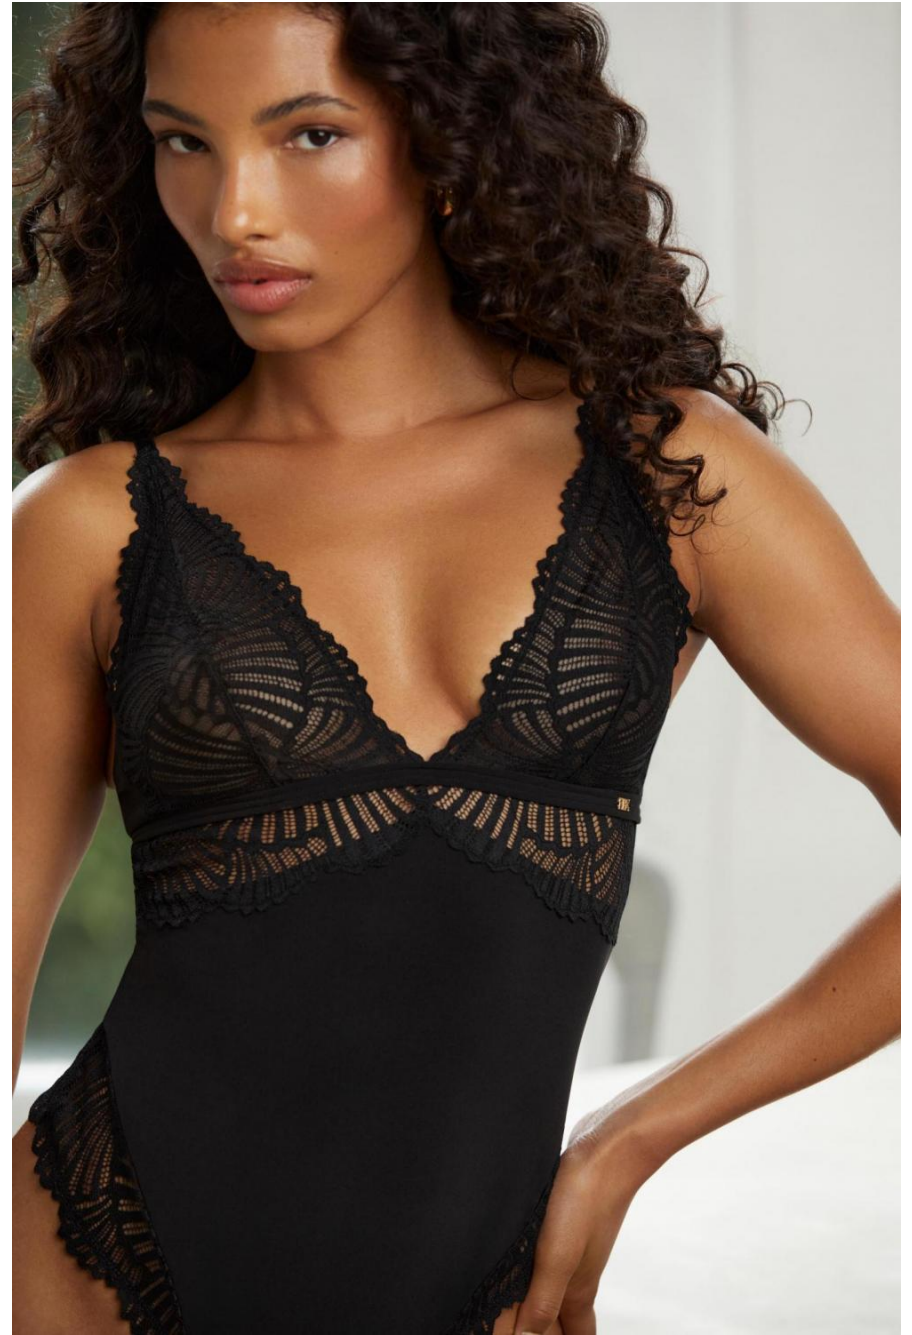

body
— LONDON —

0203 376 8696 | contact@bodylondon.com
Lyric House, Hammersmith Road, London, W14 0QL