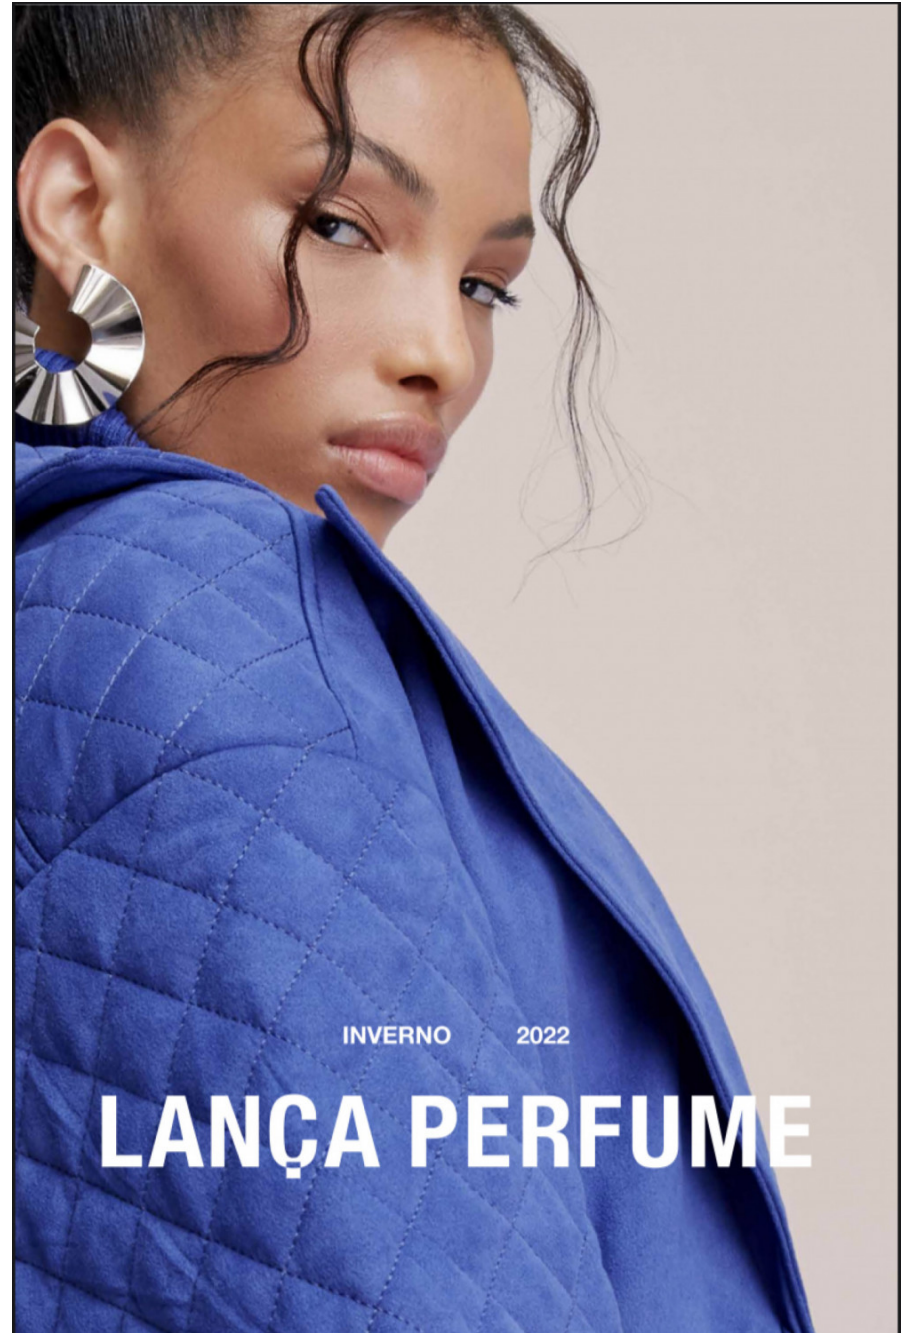

INVERNO 2022

LANÇA PERFUME