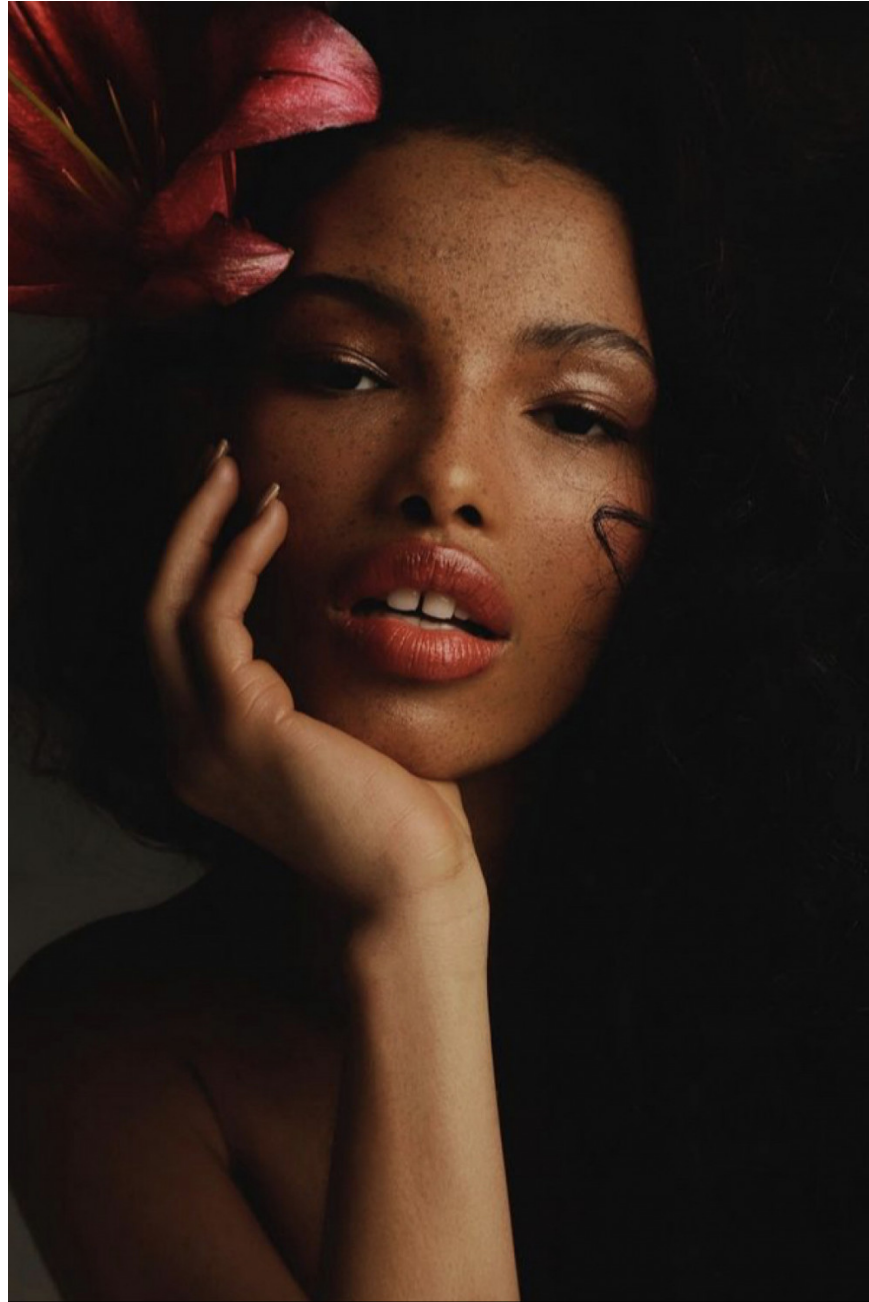

body
— LONDON —

0203 376 8696 | contact@bodylondon.com
Lyric House, Hammersmith Road, London, W14 0QL