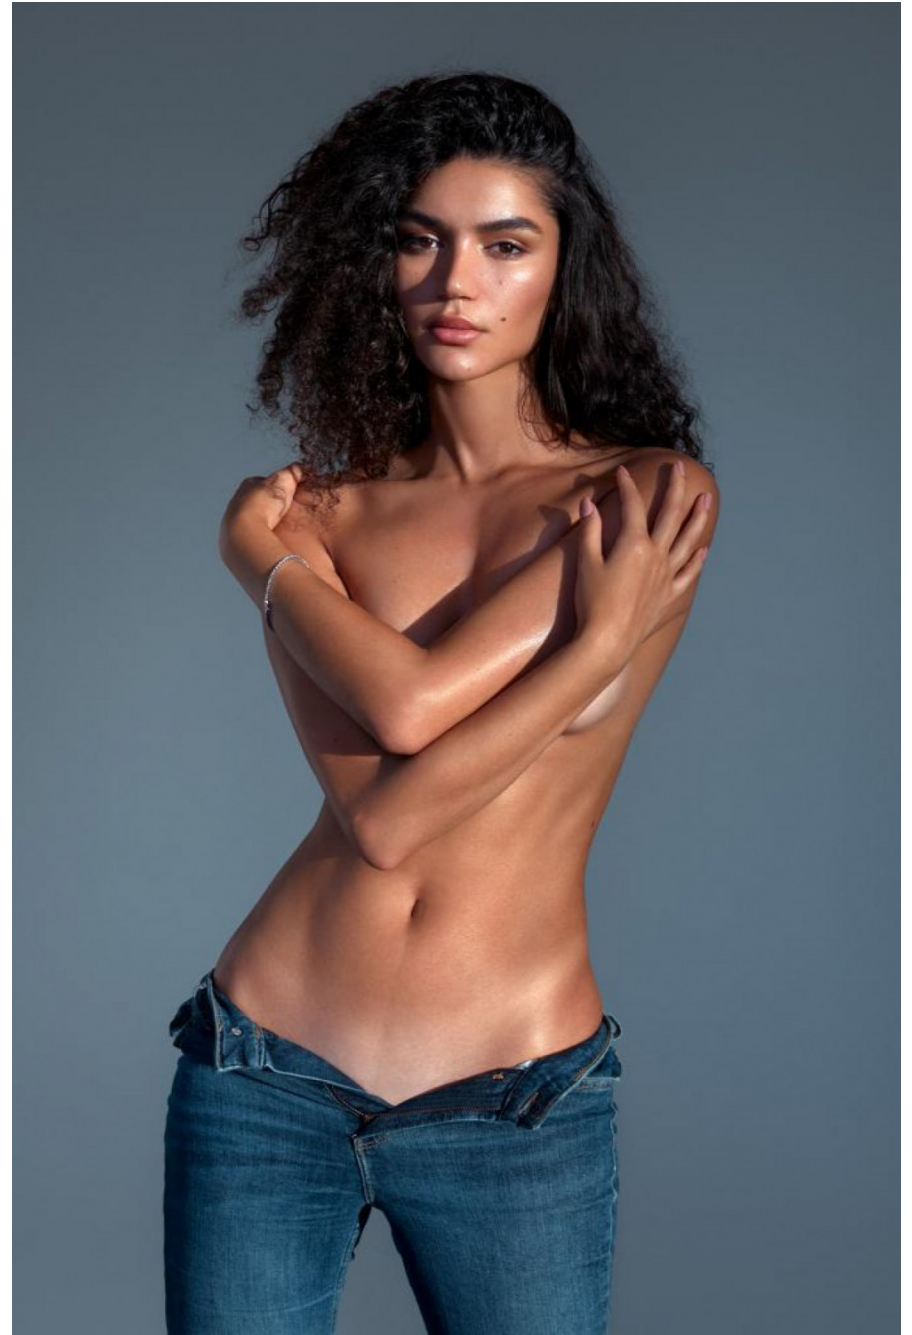

body
— LONDON —

0203 376 8696 | contact@bodylondon.com
Lyric House, Hammersmith Road, London, W14 0QL