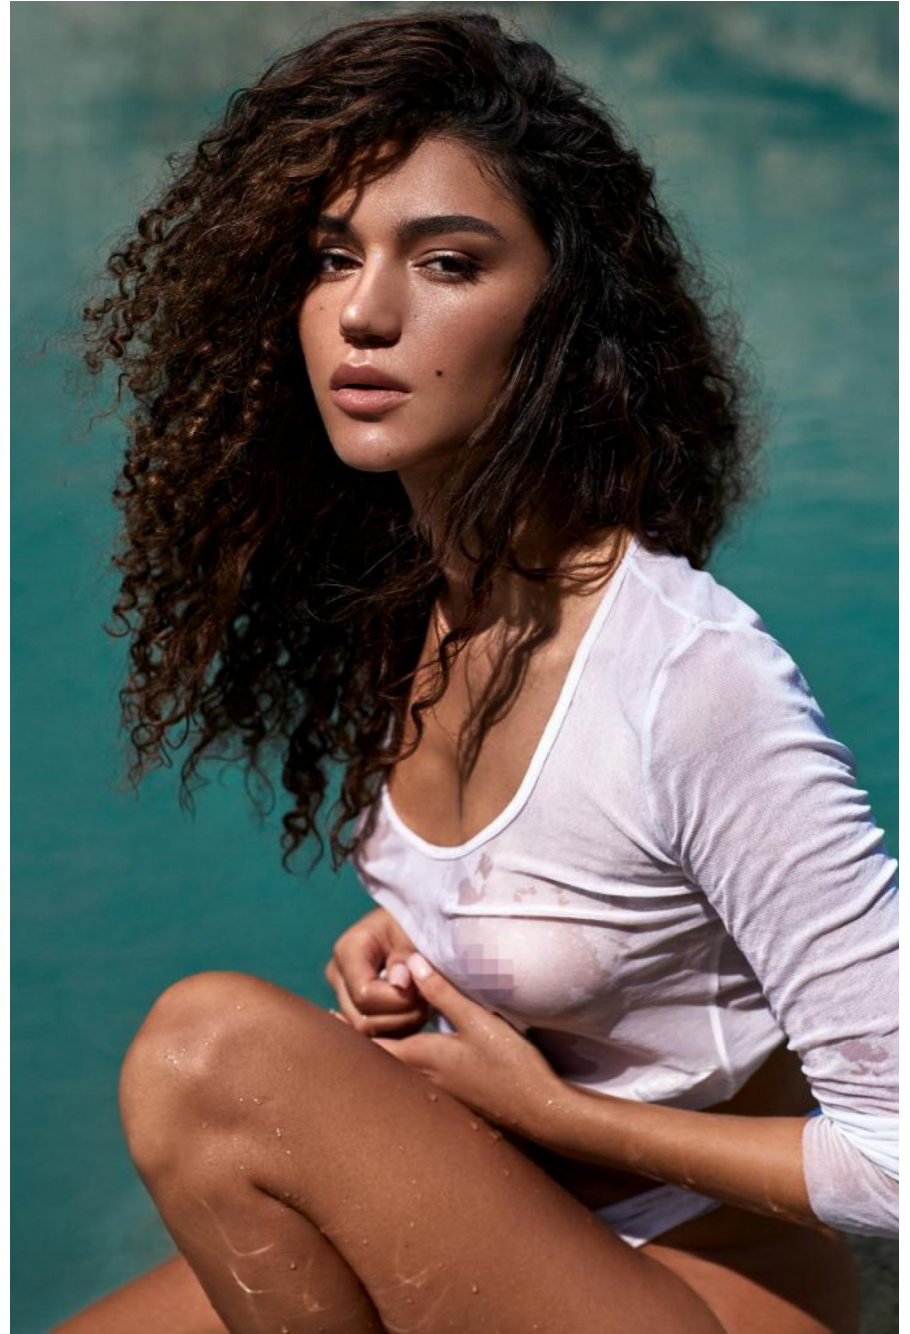

body
— LONDON —

0203 376 8696 | contact@bodylondon.com
Lyric House, Hammersmith Road, London, W14 0QL