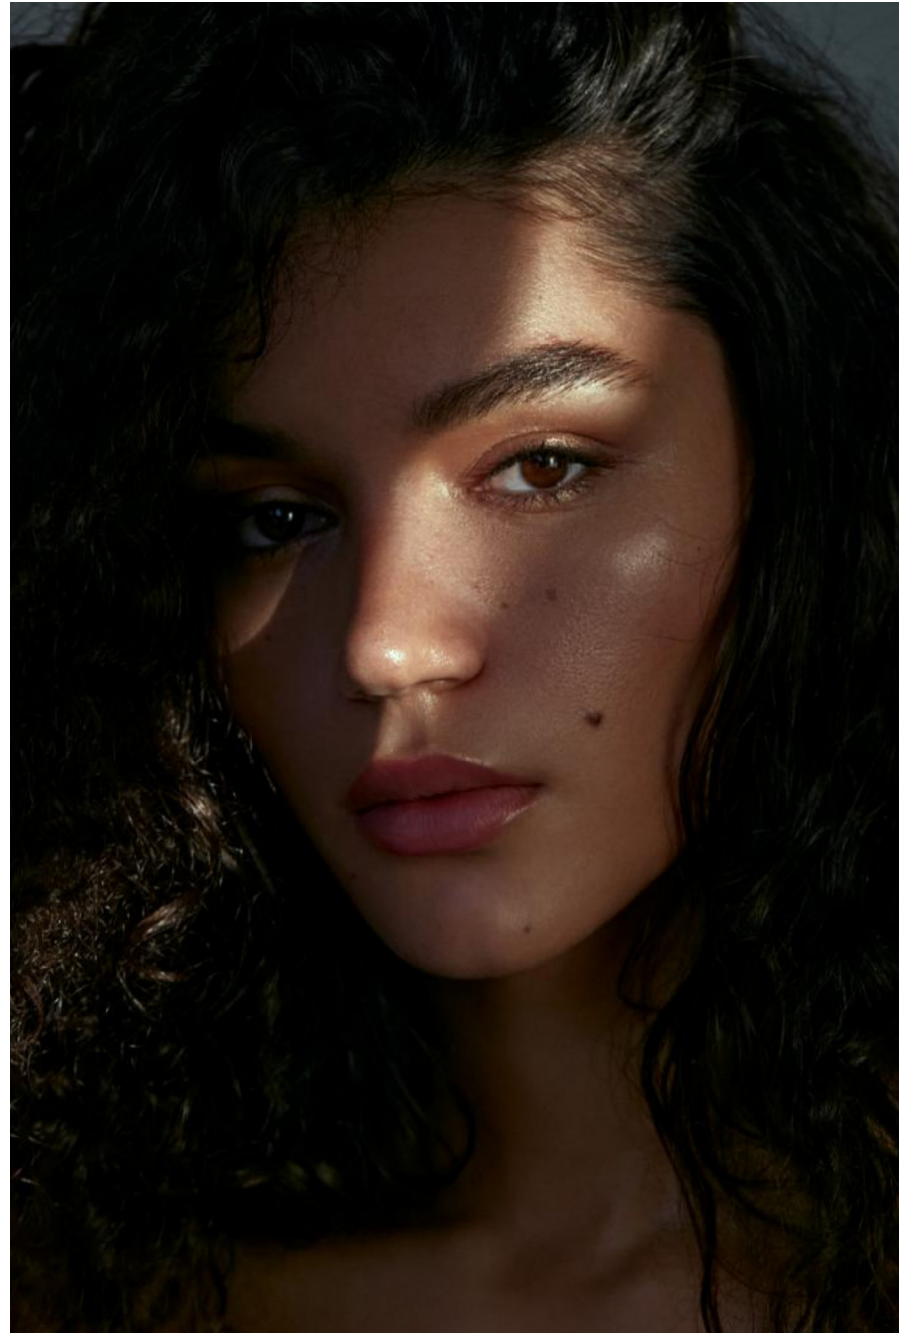

body
— LONDON —

0203 376 8696 | contact@bodylondon.com
Lyric House, Hammersmith Road, London, W14 0QL