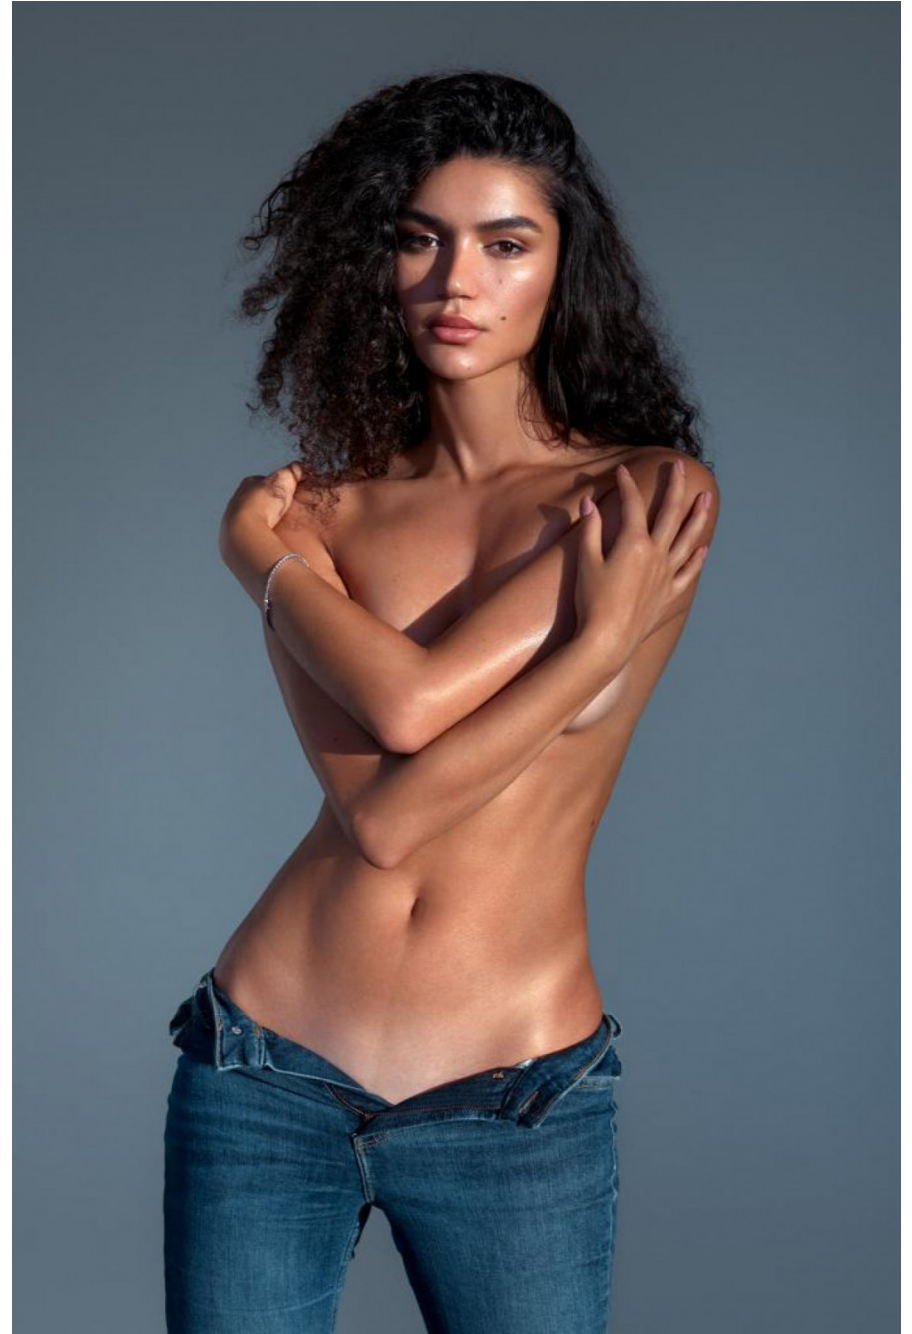

body
— LONDON —

0203 376 8696 | contact@bodylondon.com
Lyric House, Hammersmith Road, London, W14 0QL