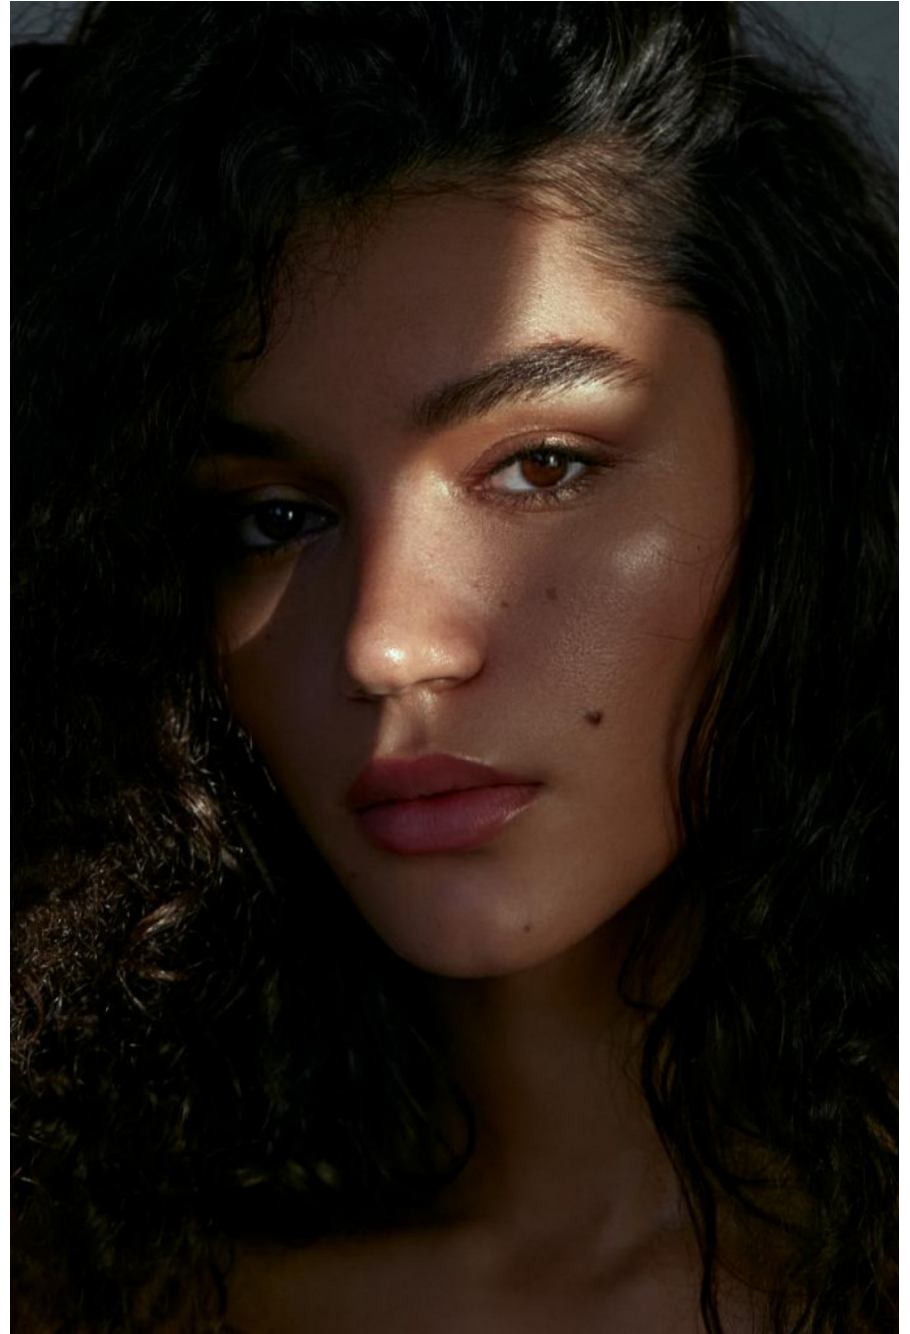

body
— LONDON —

0203 376 8696 | contact@bodylondon.com
Lyric House, Hammersmith Road, London, W14 0QL