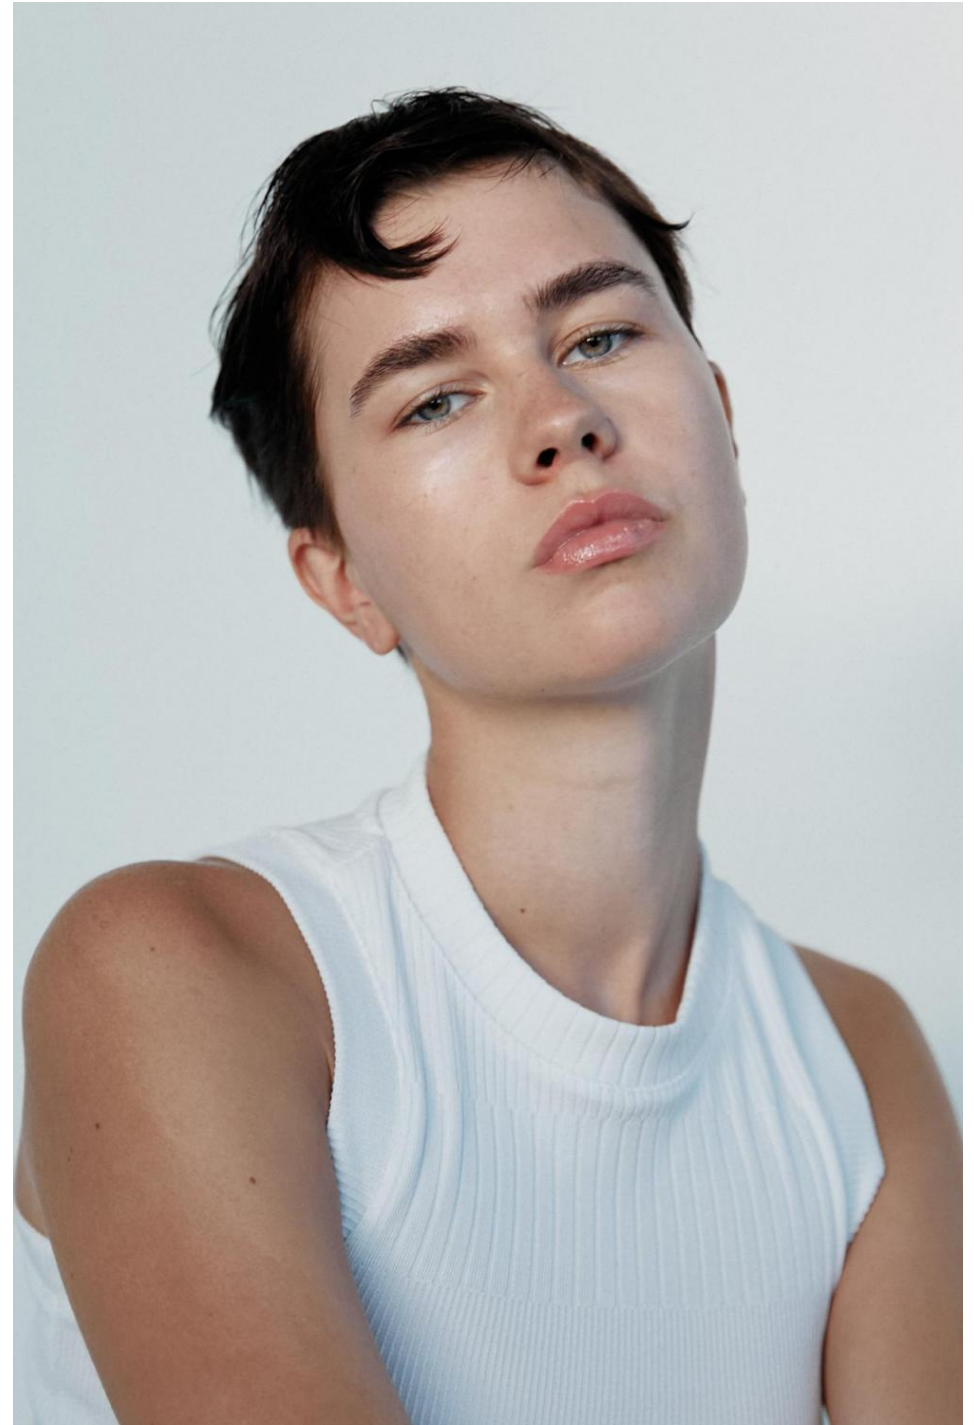

Noa Heinsoo

height 178 cm / 5ft 10"
chest 83 cm / 32.5"
waist 61 cm / 24"
hip 91 cm / 36"
dress 6 / 34
shoe 6 / 39
eyes Green
hair Brown

body
— LONDON —

0203 376 8696 | contact@bodylondon.com
Lyric House, Hammersmith Road, London, W14 0QL