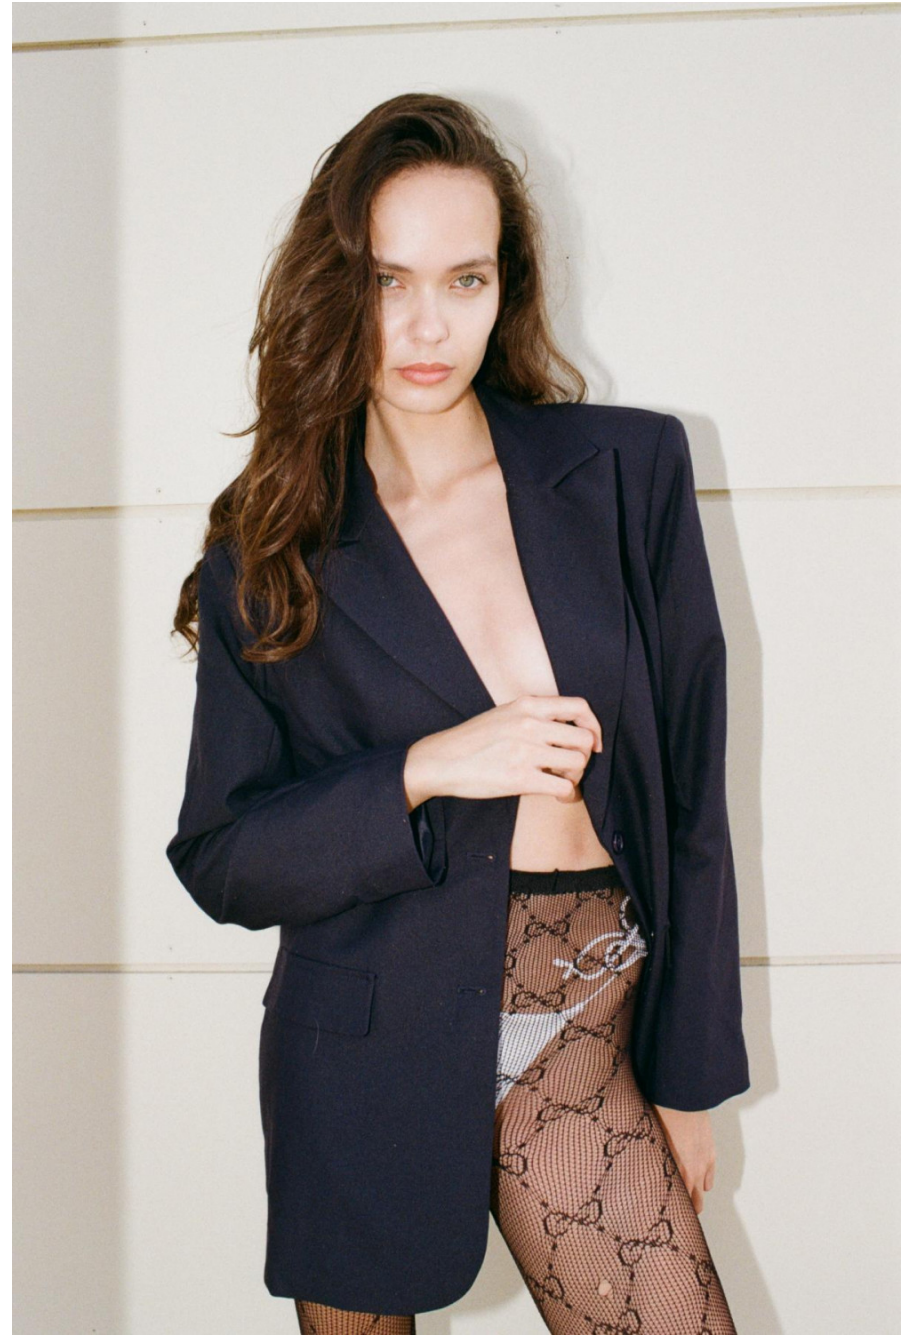

body
— LONDON —

0203 376 8696 | contact@bodylondon.com
Lyric House, Hammersmith Road, London, W14 0QL