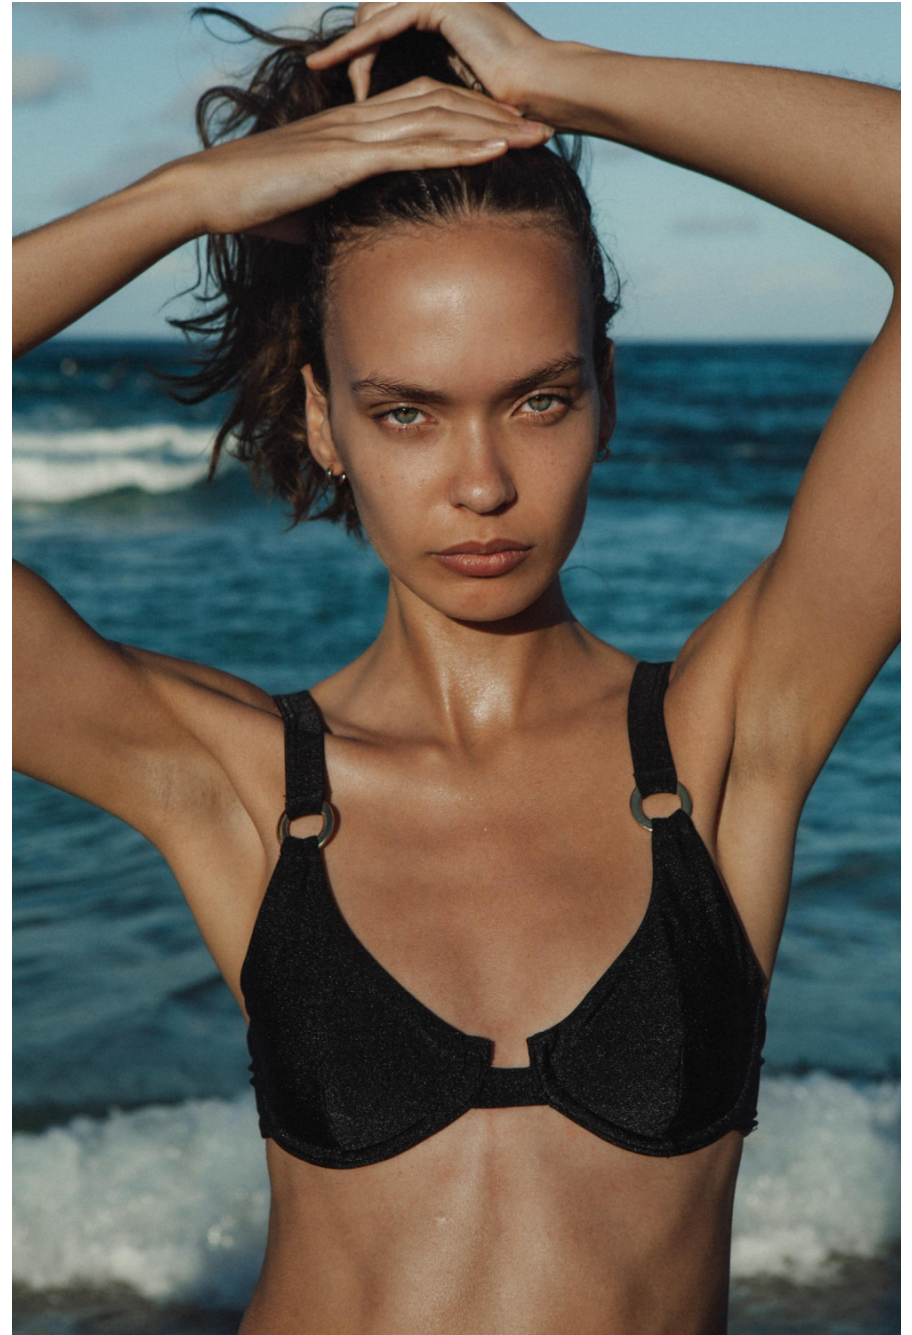

body
— LONDON —

0203 376 8696 | contact@bodylondon.com
Lyric House, Hammersmith Road, London, W14 0QL