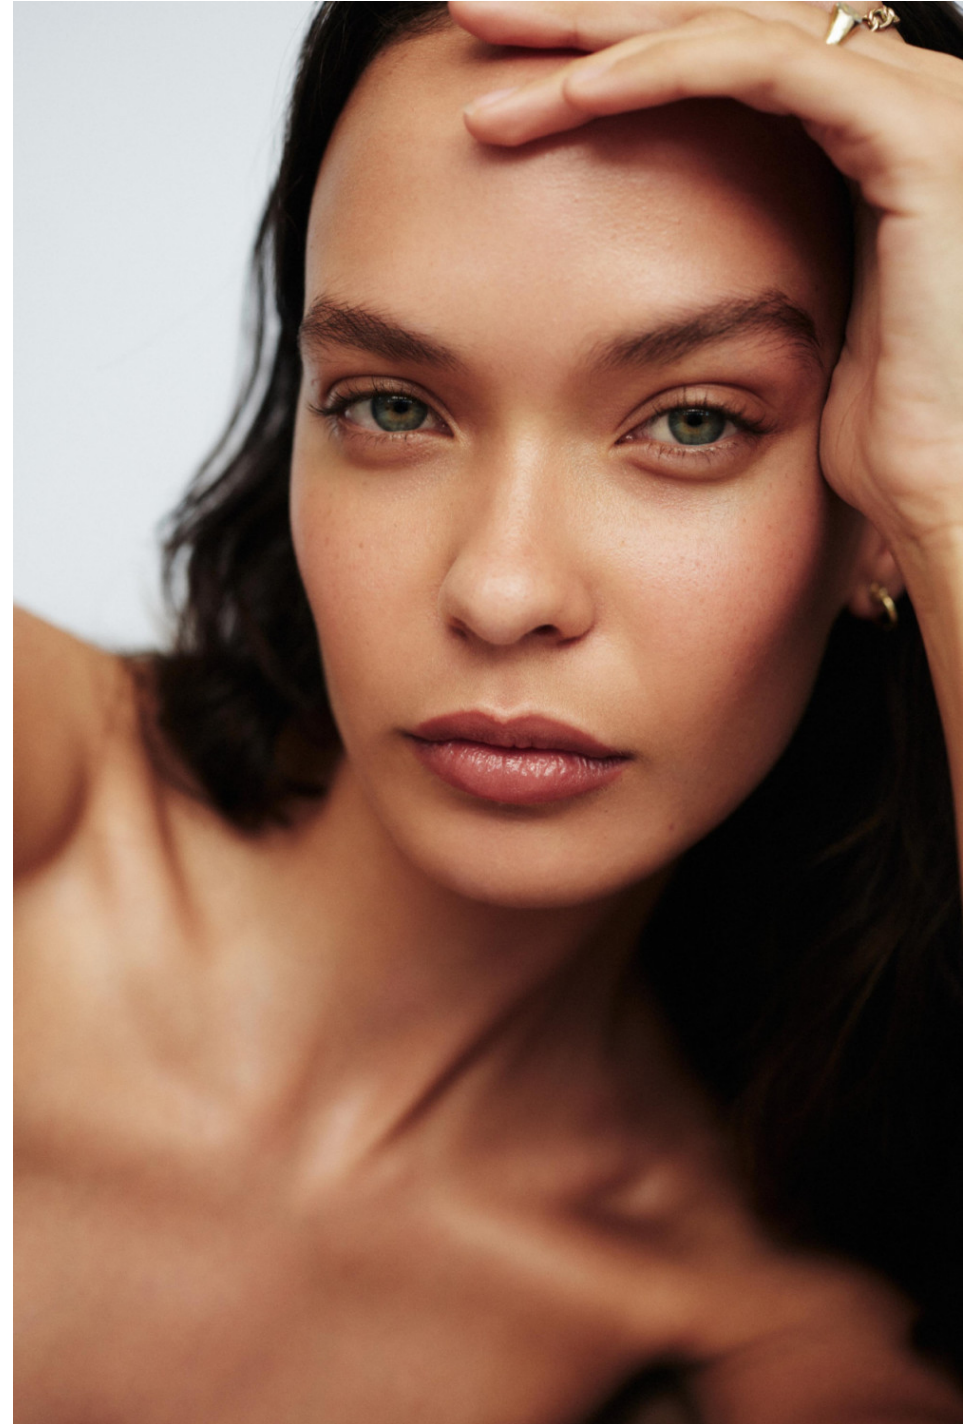

Milani Sobey

height 179 cm / 5ft 10.5"
chest 76 cm / 30"
waist 63 cm / 25"
hip 90 cm / 35.5"
dress 8 / 36
shoe 6.5 / 39
eyes Green
hair Brown

body
— LONDON —

0203 376 8696 | contact@bodylondon.com
Lyric House, Hammersmith Road, London, W14 0QL