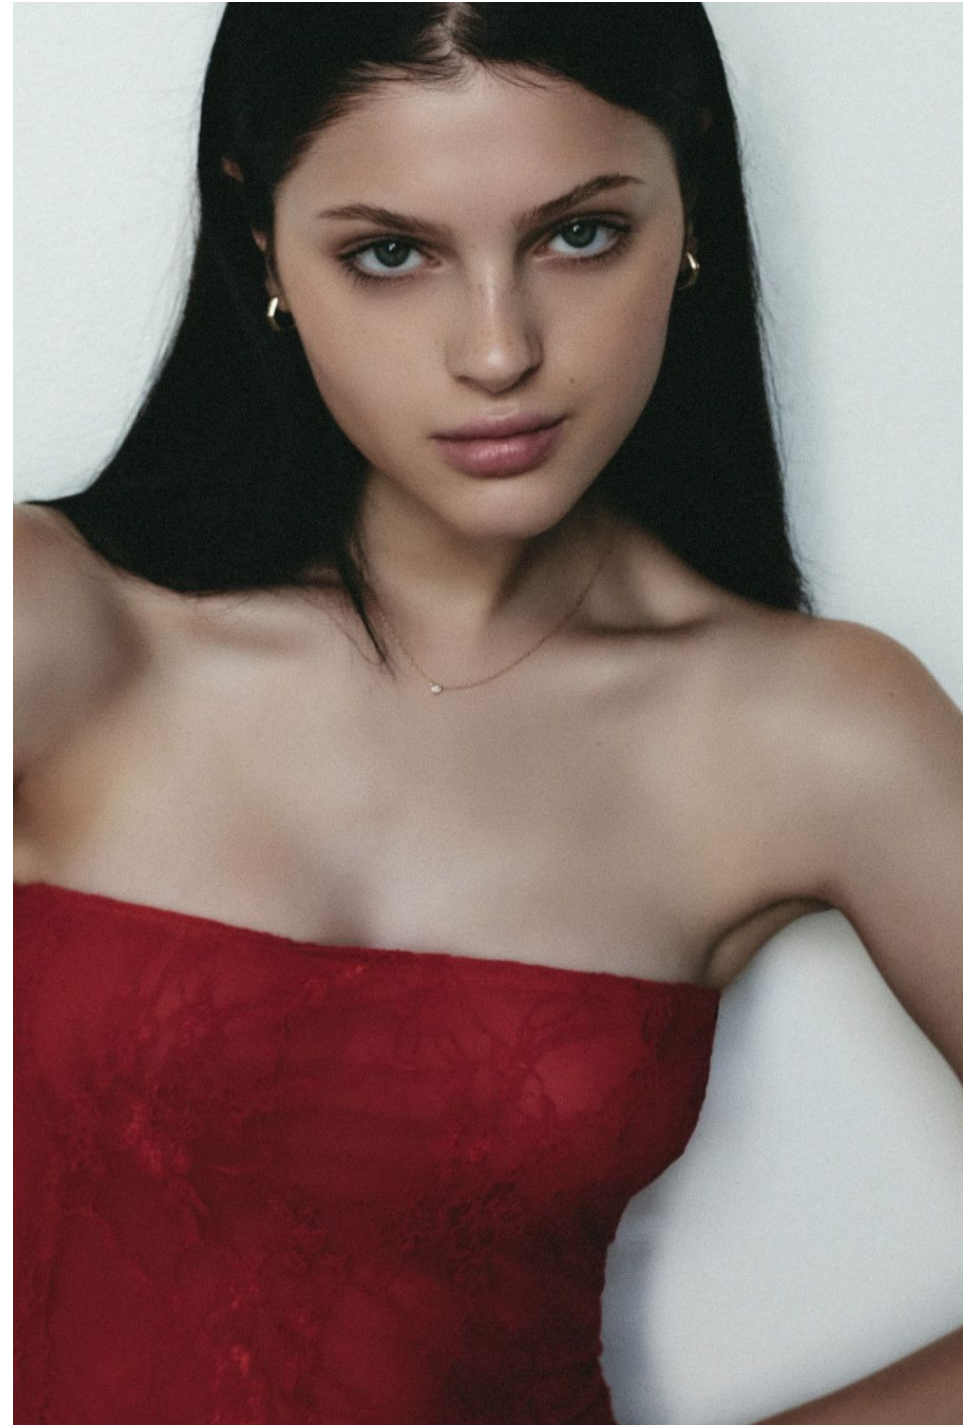

Micaela Vivian

height 170 cm / 5ft 7"

chest 80 cm / 31.5"

waist 60 cm / 23.5"

hip 90 cm / 35.5"

dress 8 / 36

shoe 5.5 / 38

eyes Blue

hair Brown

body
— LONDON —

0203 376 8696 | contact@bodylondon.com
Lyric House, Hammersmith Road, London, W14 0QL