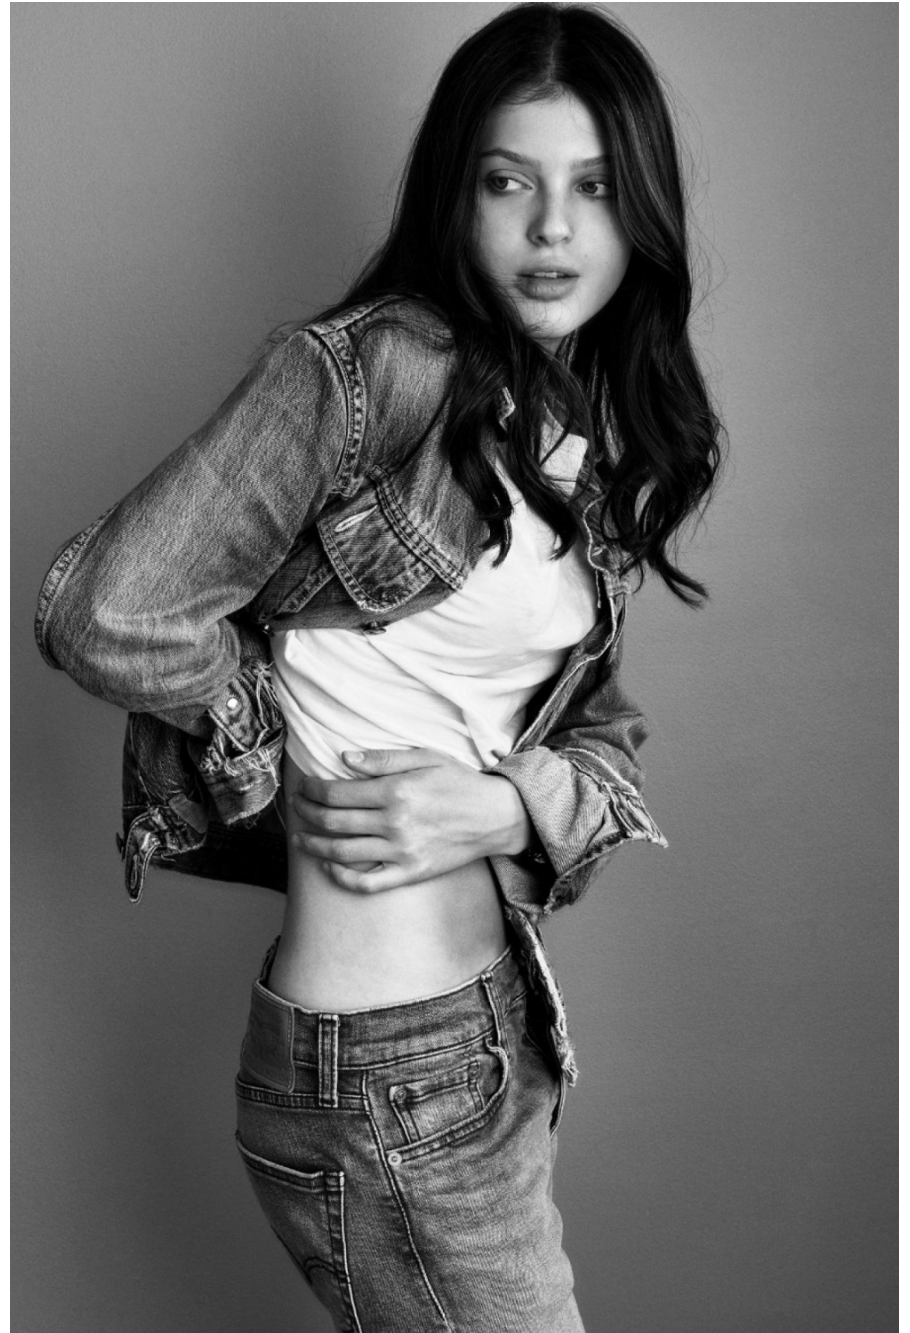

body
— LONDON —

0203 376 8696 | contact@bodylondon.com
Lyric House, Hammersmith Road, London, W14 0QL