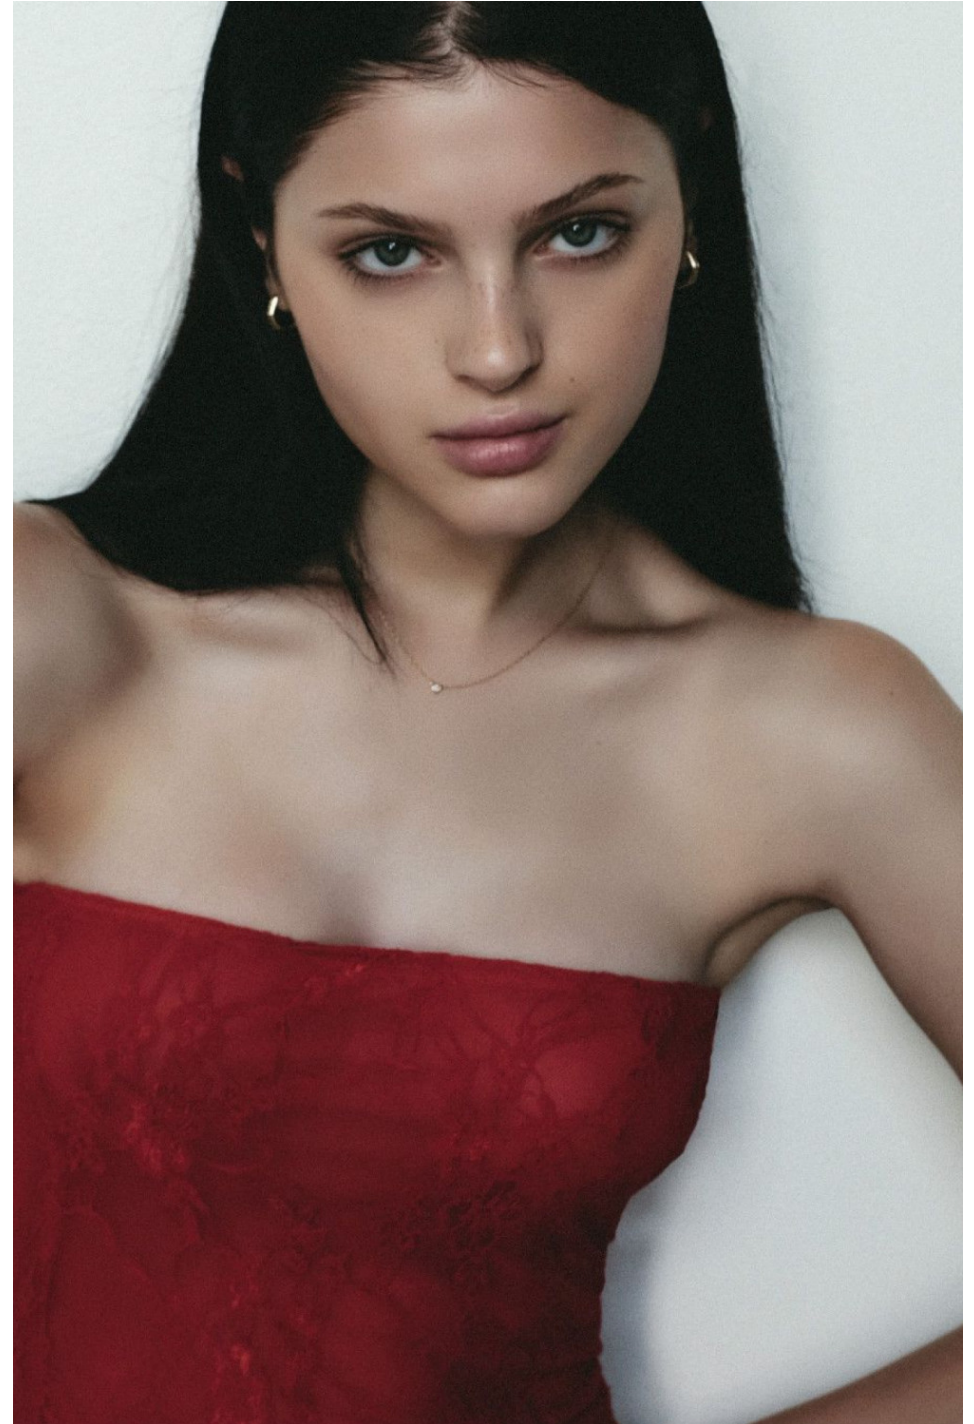

Micaela Vivian

height 170 cm / 5ft 7"
chest 80 cm / 31.5"
waist 60 cm / 23.5"
hip 90 cm / 35.5"
dress 8 / 36
shoe 5.5 / 38
eyes Blue
hair Brown

body
— LONDON —

0203 376 8696 | contact@bodylondon.com
Lyric House, Hammersmith Road, London, W14 0QL