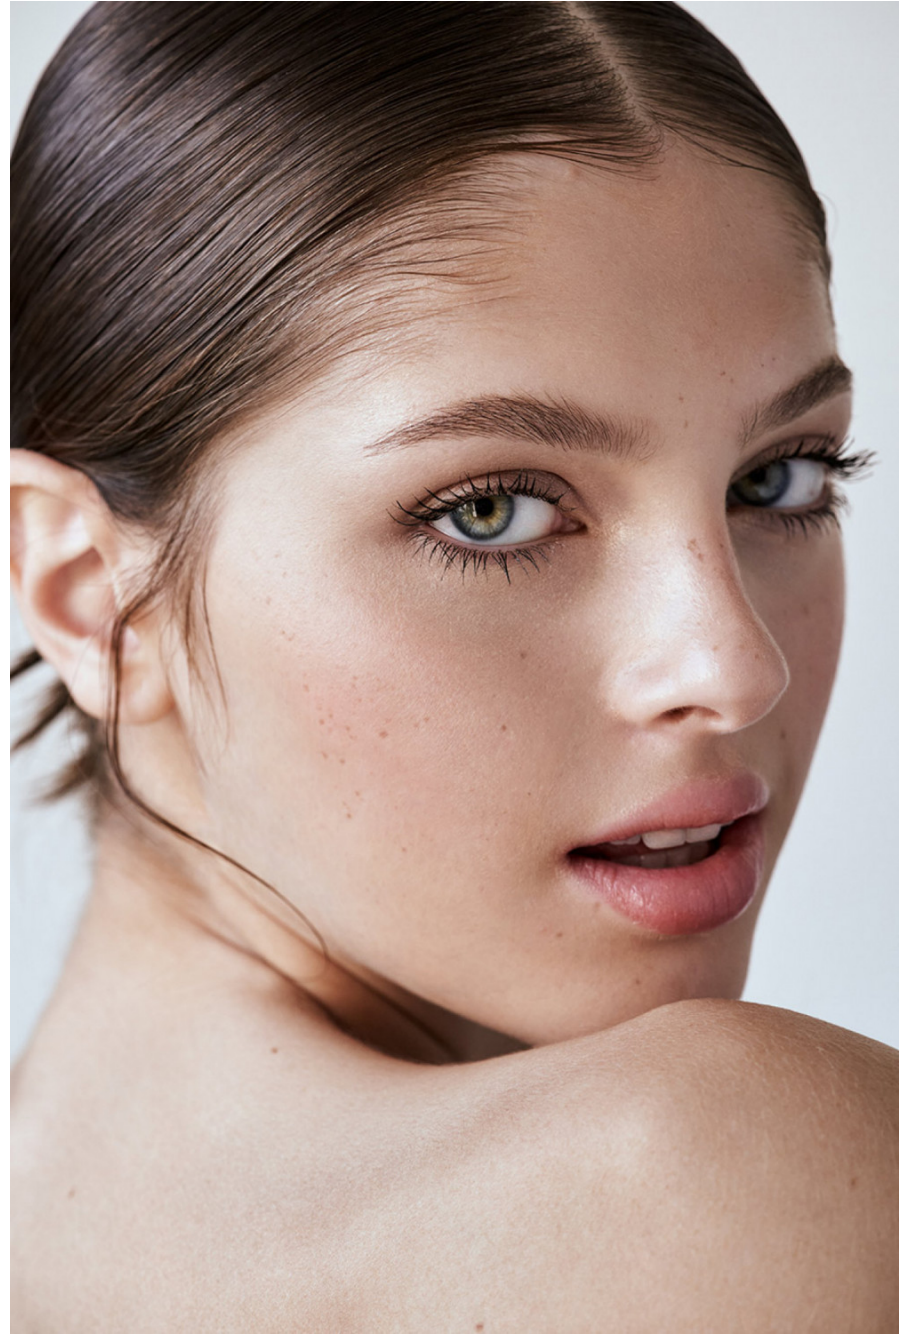

body
— LONDON —

0203 376 8696 | contact@bodylondon.com
Lyric House, Hammersmith Road, London, W14 0QL