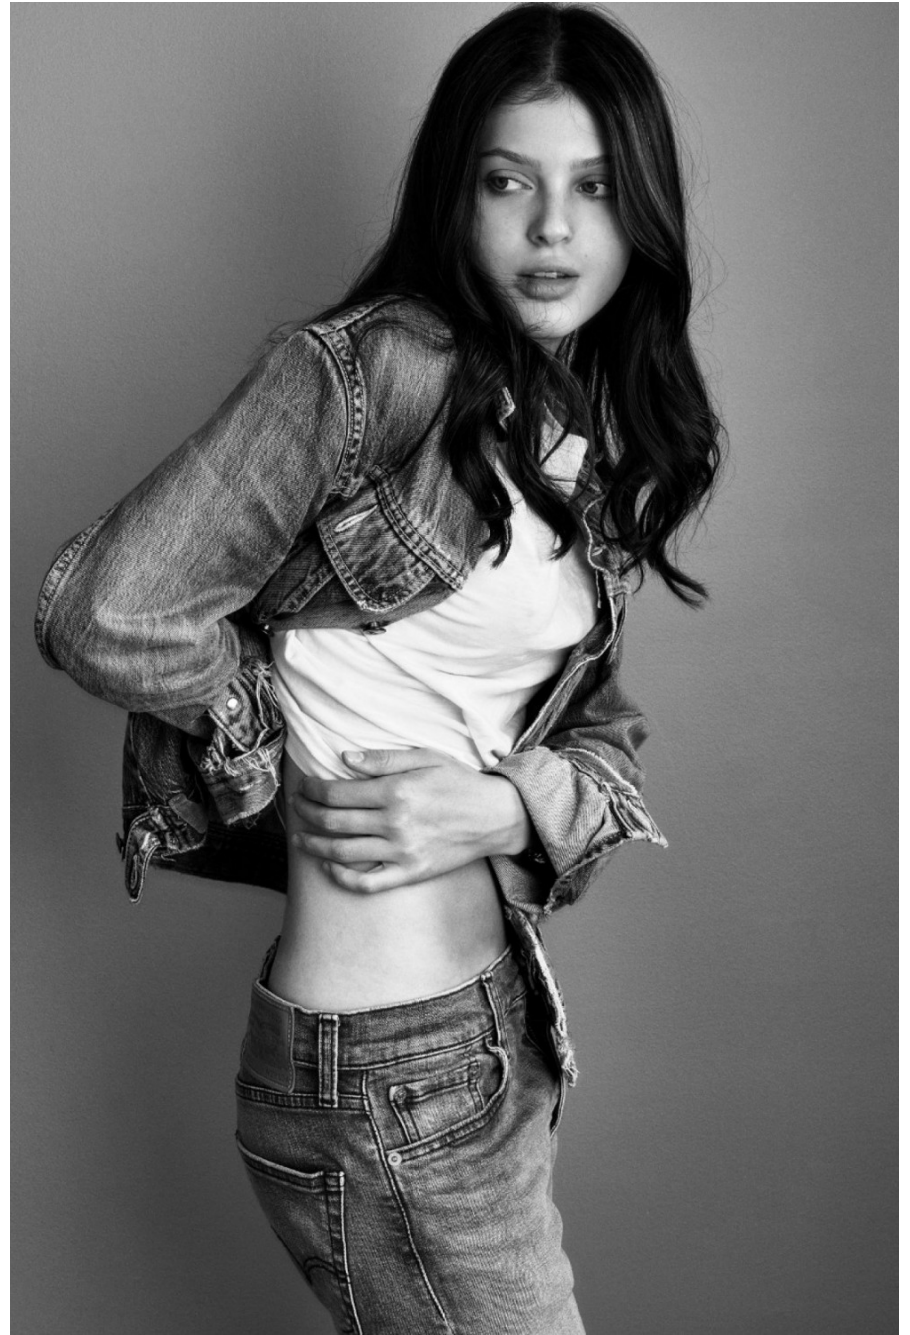

body
— LONDON —

0203 376 8696 | contact@bodylondon.com
Lyric House, Hammersmith Road, London, W14 0QL