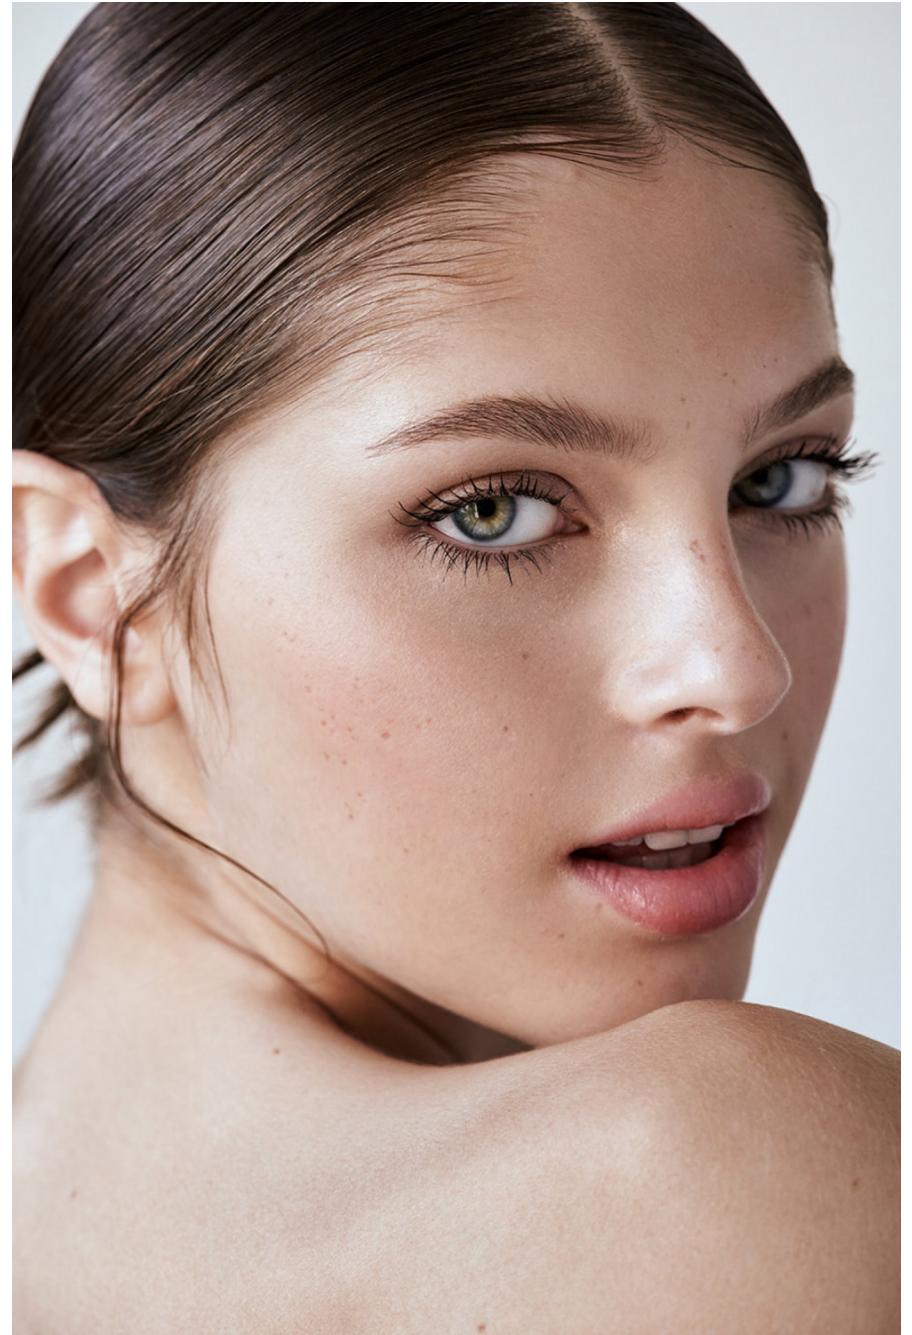

body
— LONDON —

0203 376 8696 | contact@bodylondon.com
Lyric House, Hammersmith Road, London, W14 0QL