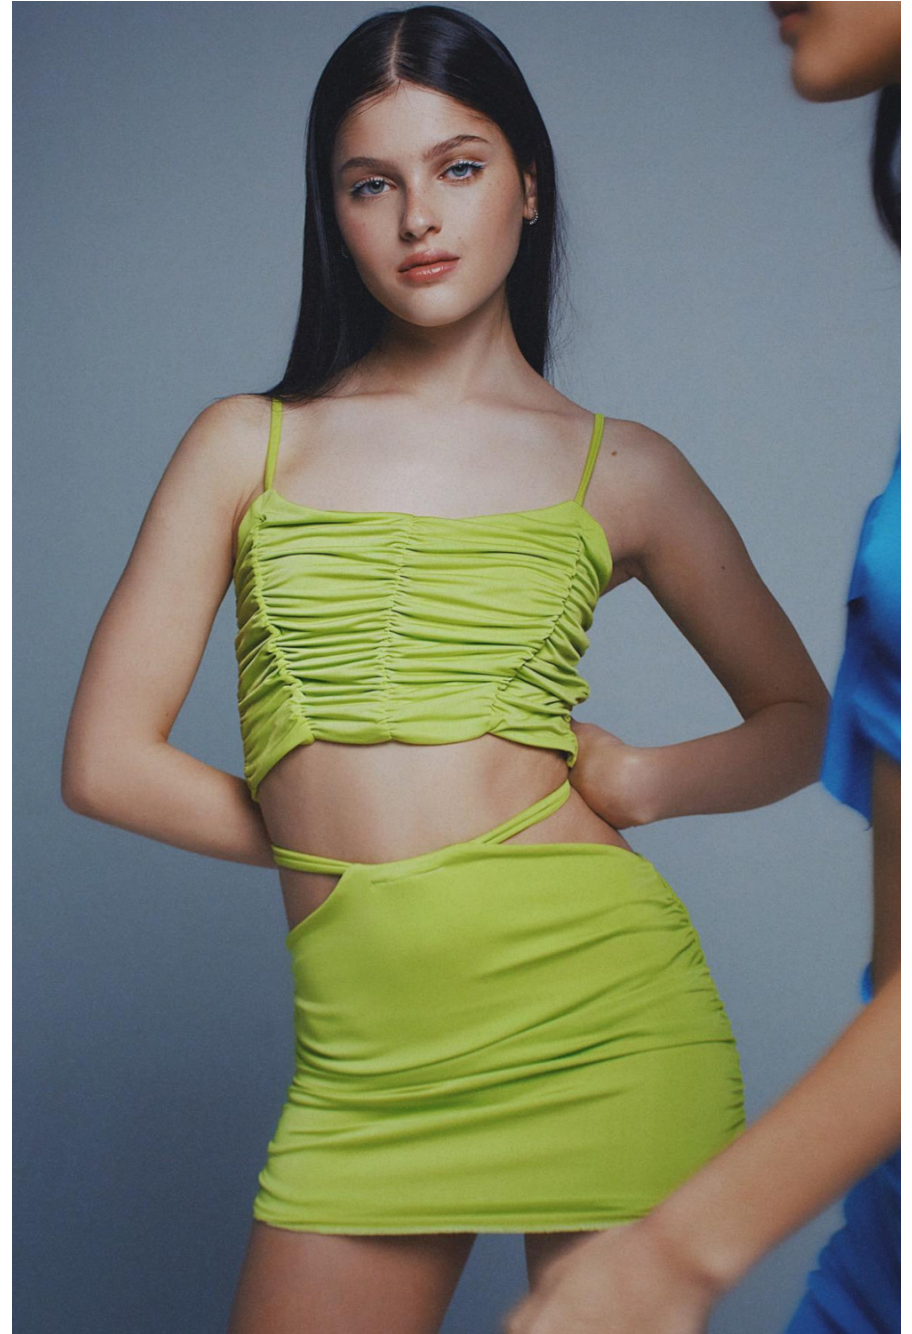

Micaela Vivian

height 170 cm / 5ft 7"
chest 80 cm / 31.5"
waist 60 cm / 23.5"
hip 90 cm / 35.5"
dress 8 / 36
shoe 5.5 / 38
eyes Blue
hair Brown

body
— LONDON —

0203 376 8696 | contact@bodylondon.com
Lyric House, Hammersmith Road, London, W14 0QL