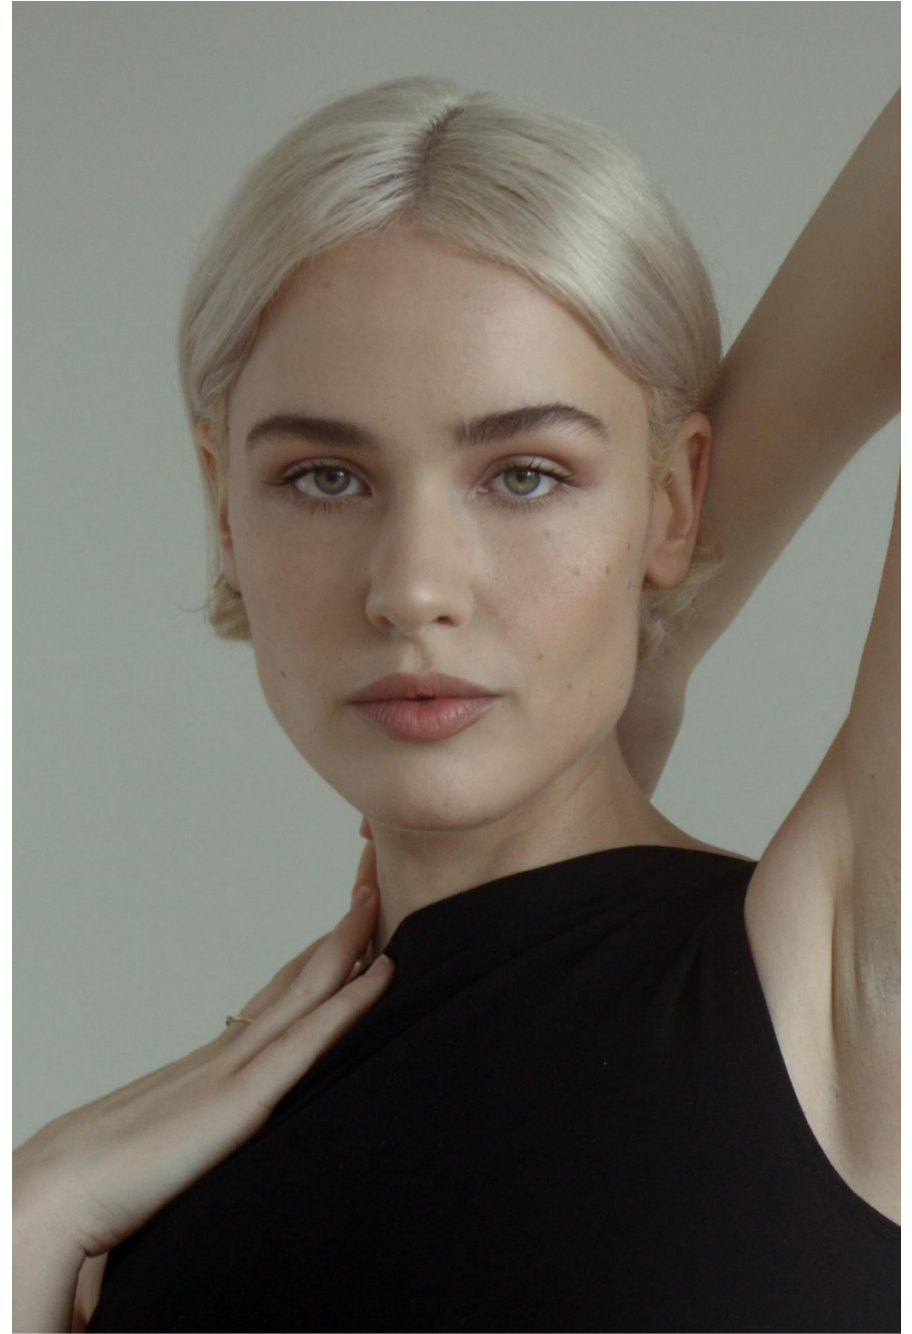

body
— LONDON —

0203 376 8696 | contact@bodylondon.com
Lyric House, Hammersmith Road, London, W14 0QL