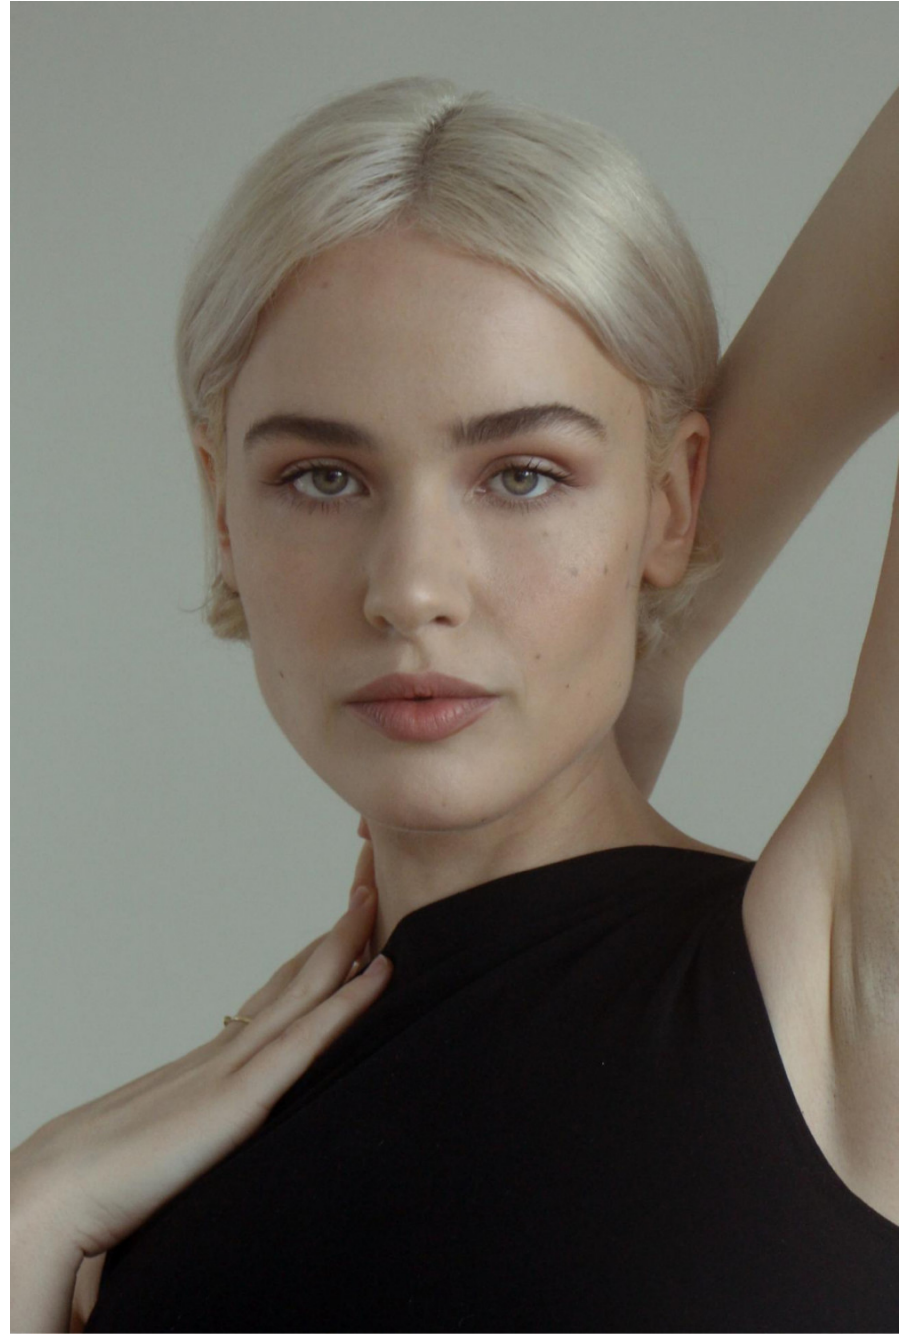

body
— LONDON —

0203 376 8696 | contact@bodylondon.com
Lyric House, Hammersmith Road, London, W14 0QL