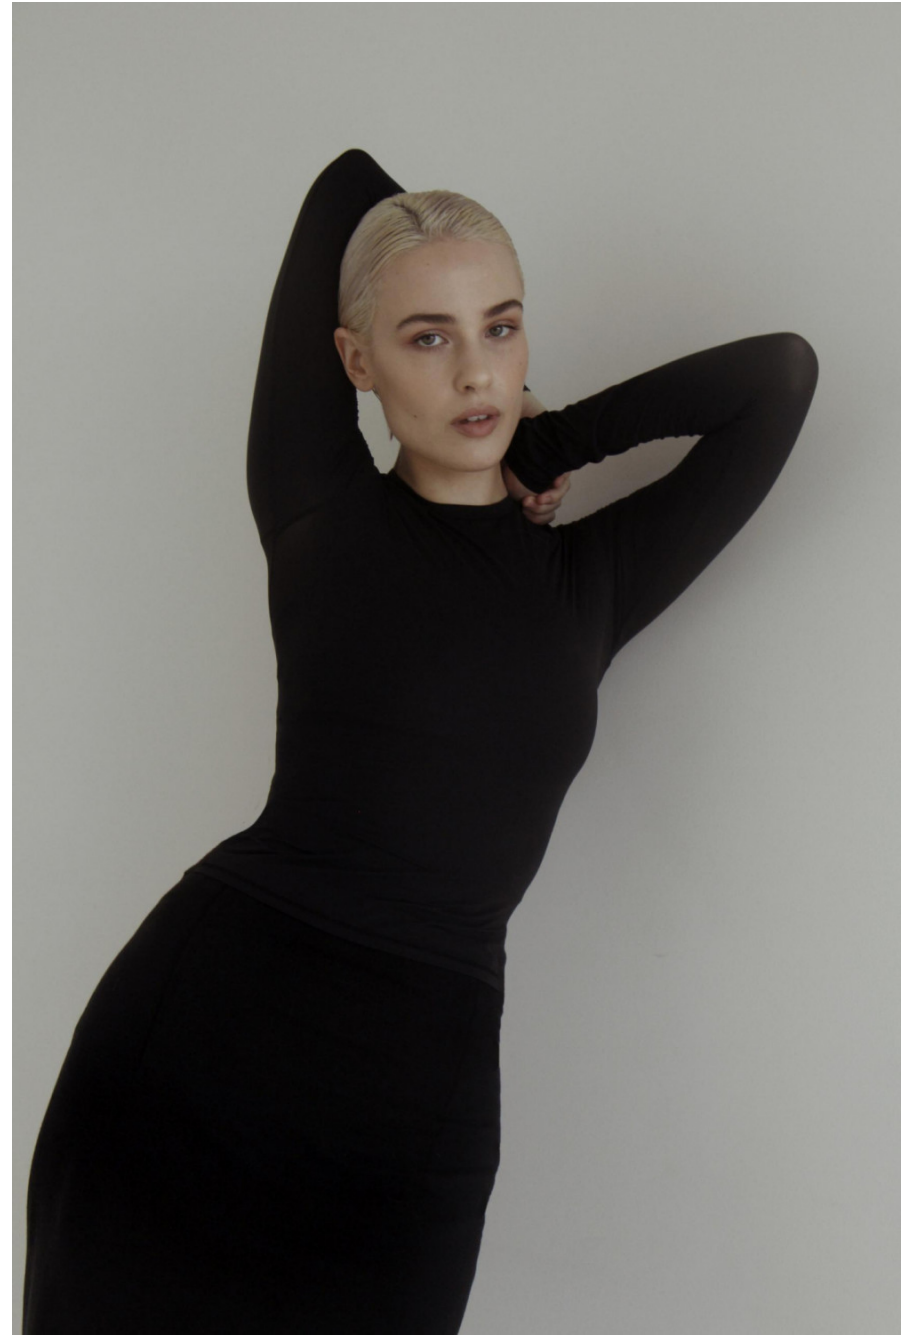

body
— LONDON —

0203 376 8696 | contact@bodylondon.com
Lyric House, Hammersmith Road, London, W14 0QL