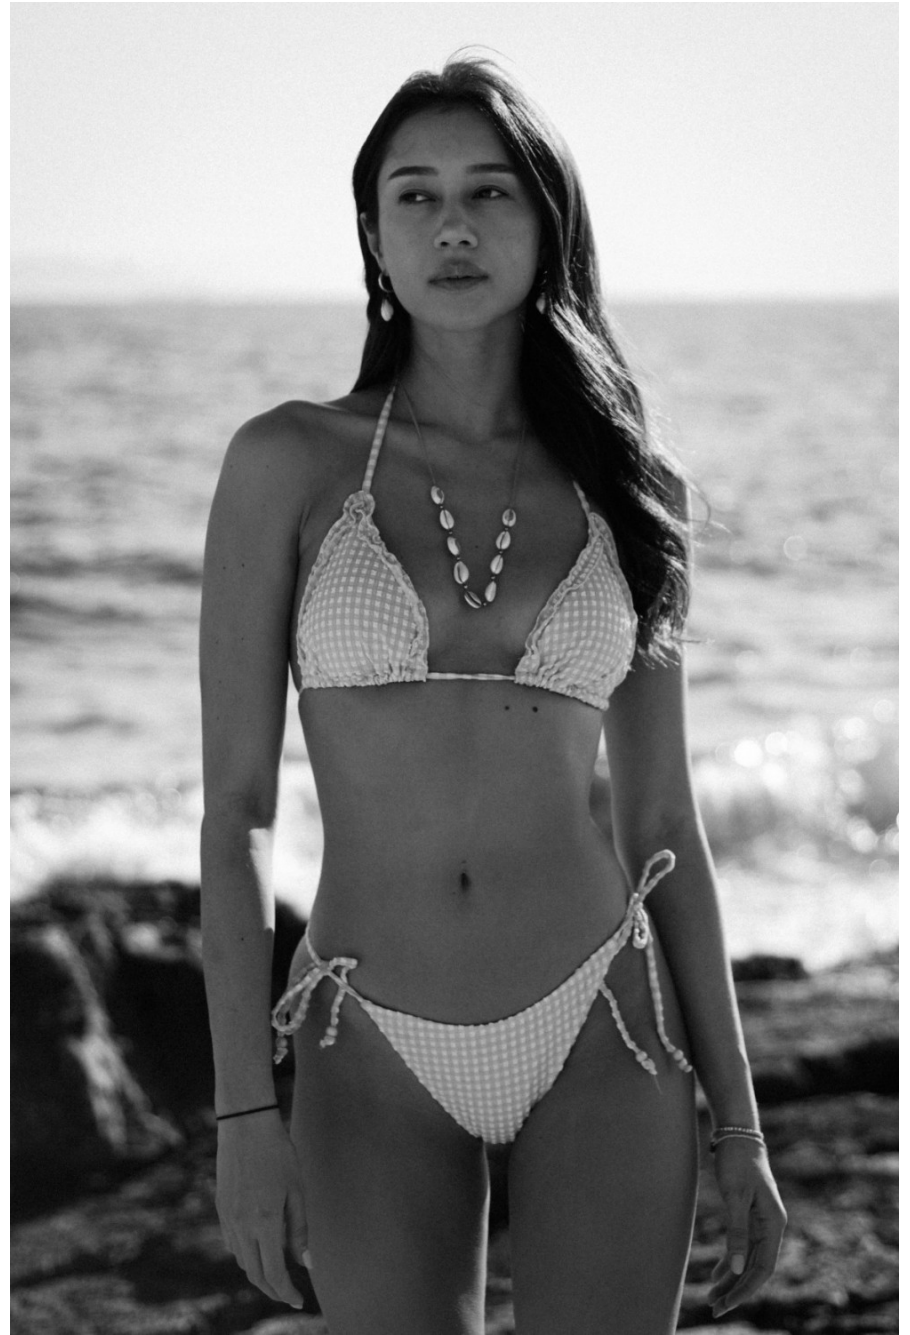

body
— LONDON —

0203 376 8696 | contact@bodylondon.com
Lyric House, Hammersmith Road, London, W14 0QL