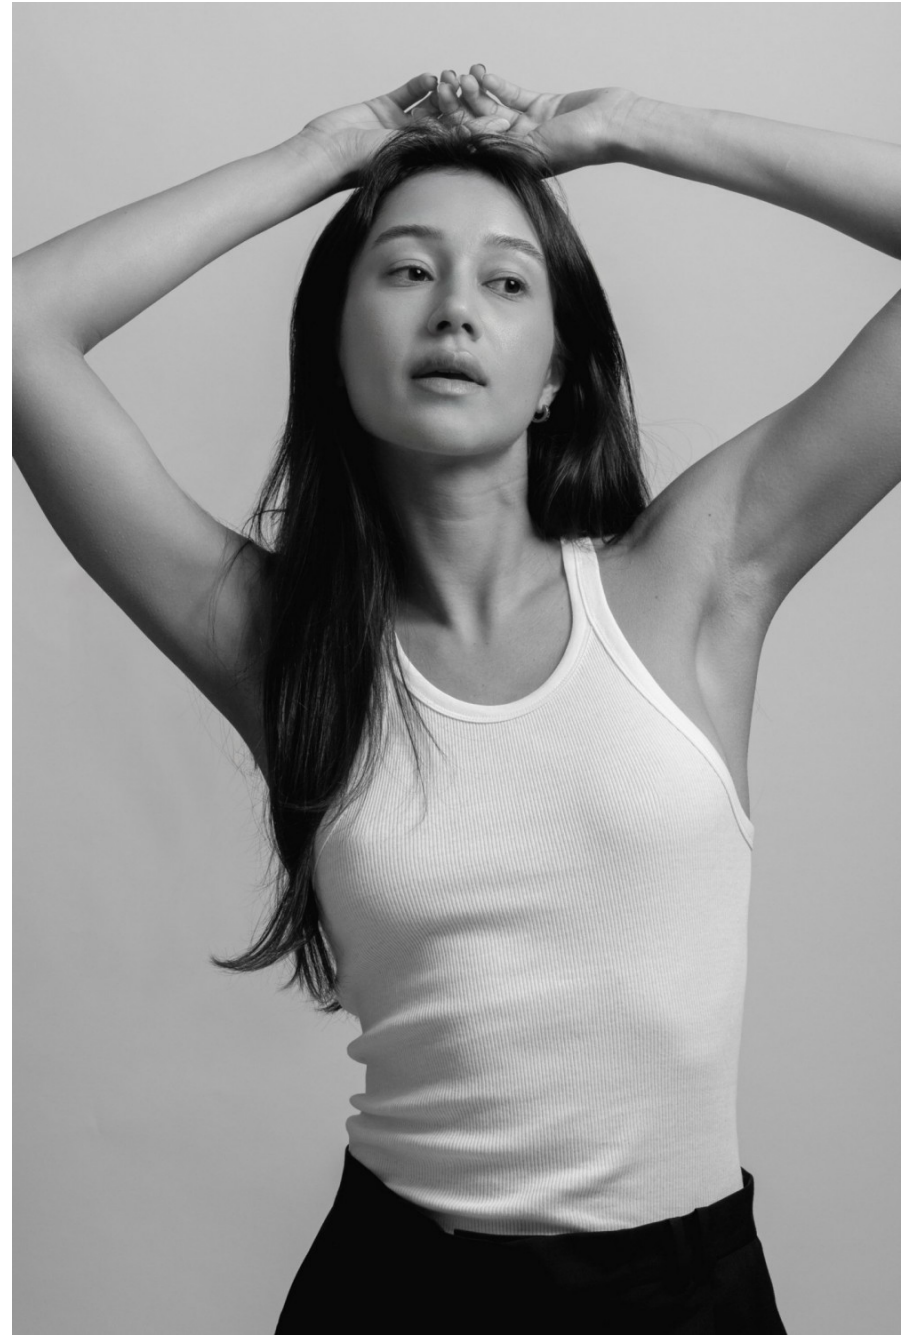

body
— LONDON —

0203 376 8696 | contact@bodylondon.com
Lyric House, Hammersmith Road, London, W14 0QL