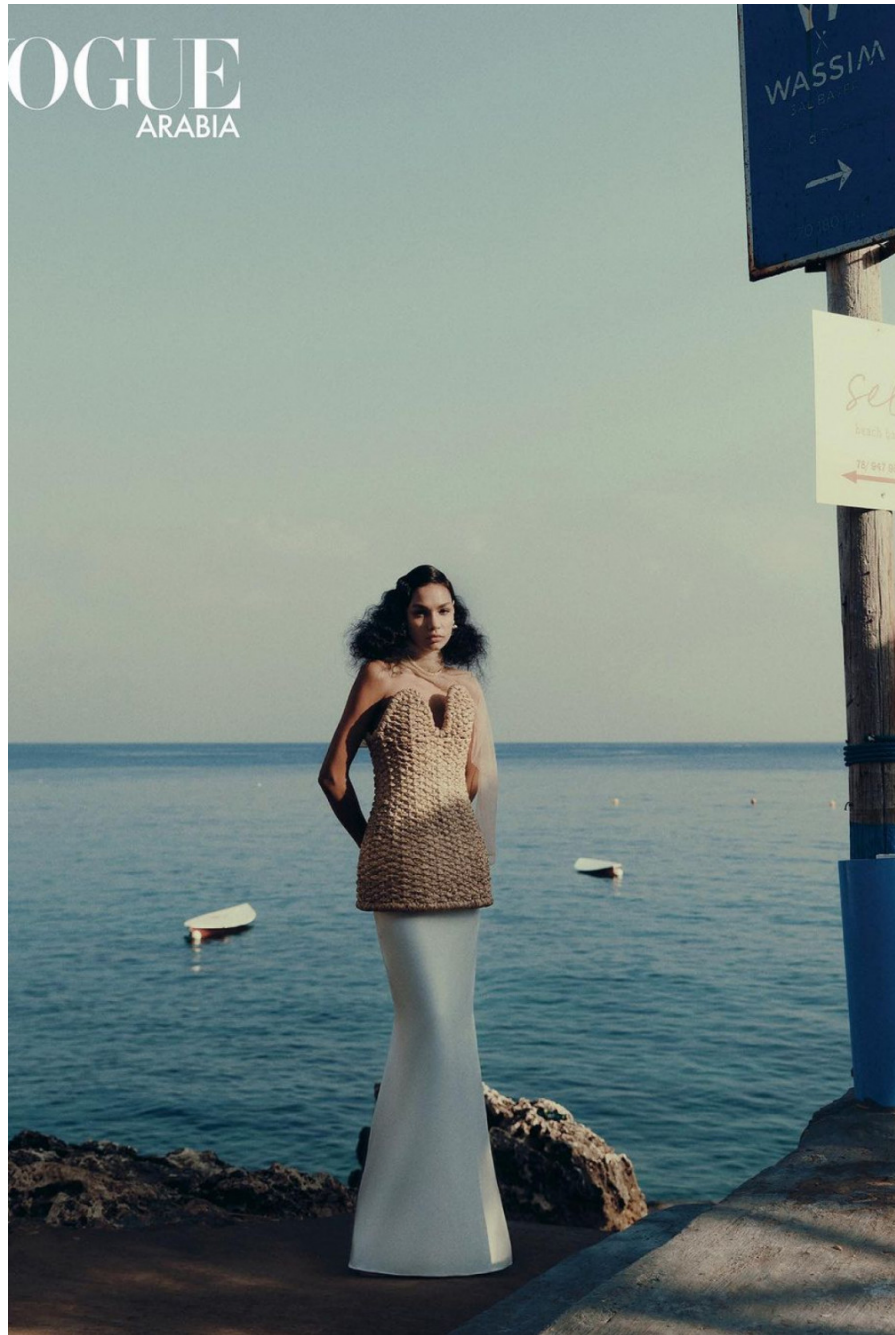

body
— LONDON —

0203 376 8696 | contact@bodylondon.com
Lyric House, Hammersmith Road, London, W14 0QL