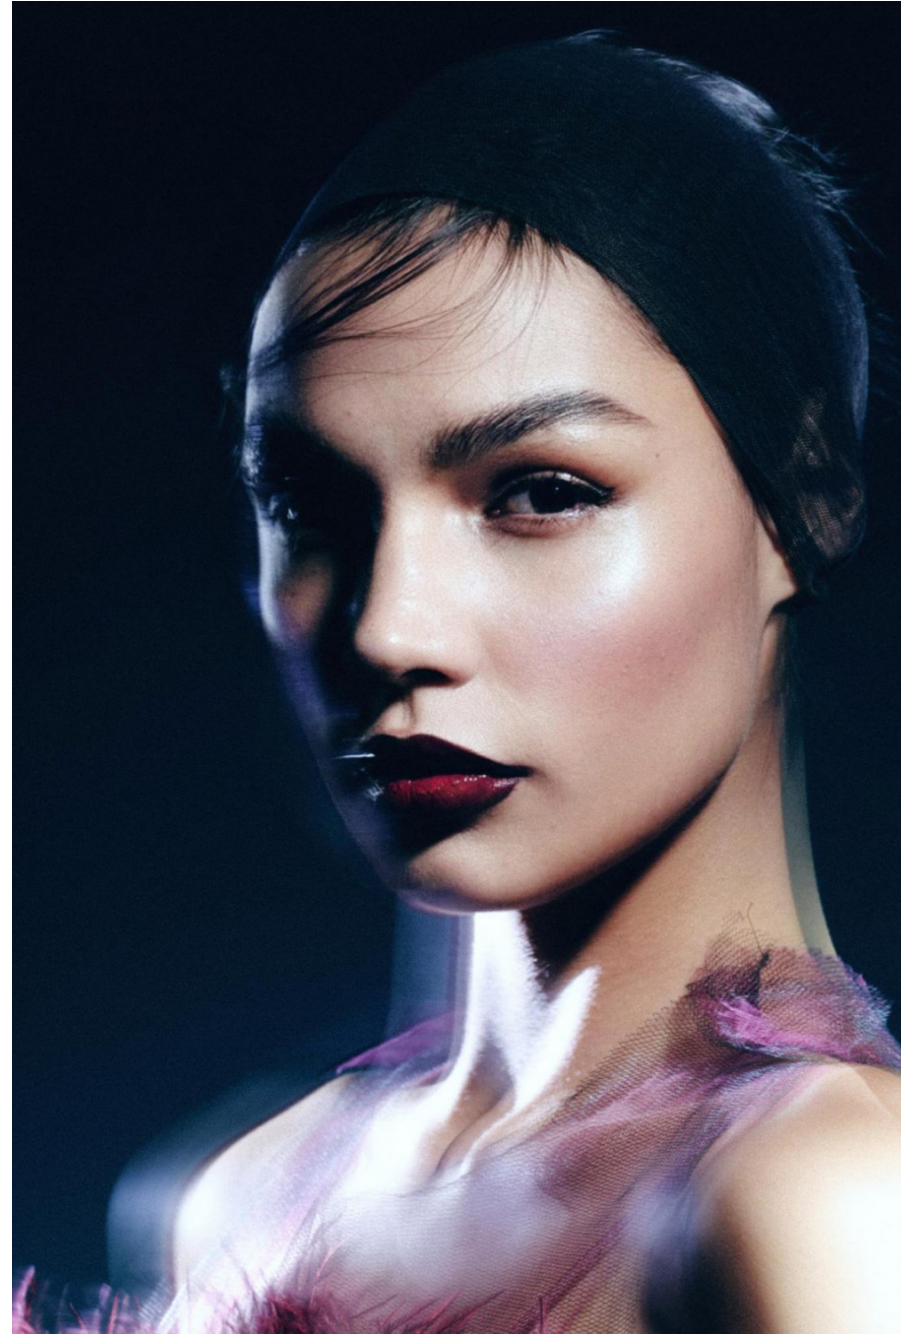

body
— LONDON —

0203 376 8696 | contact@bodylondon.com
Lyric House, Hammersmith Road, London, W14 0QL