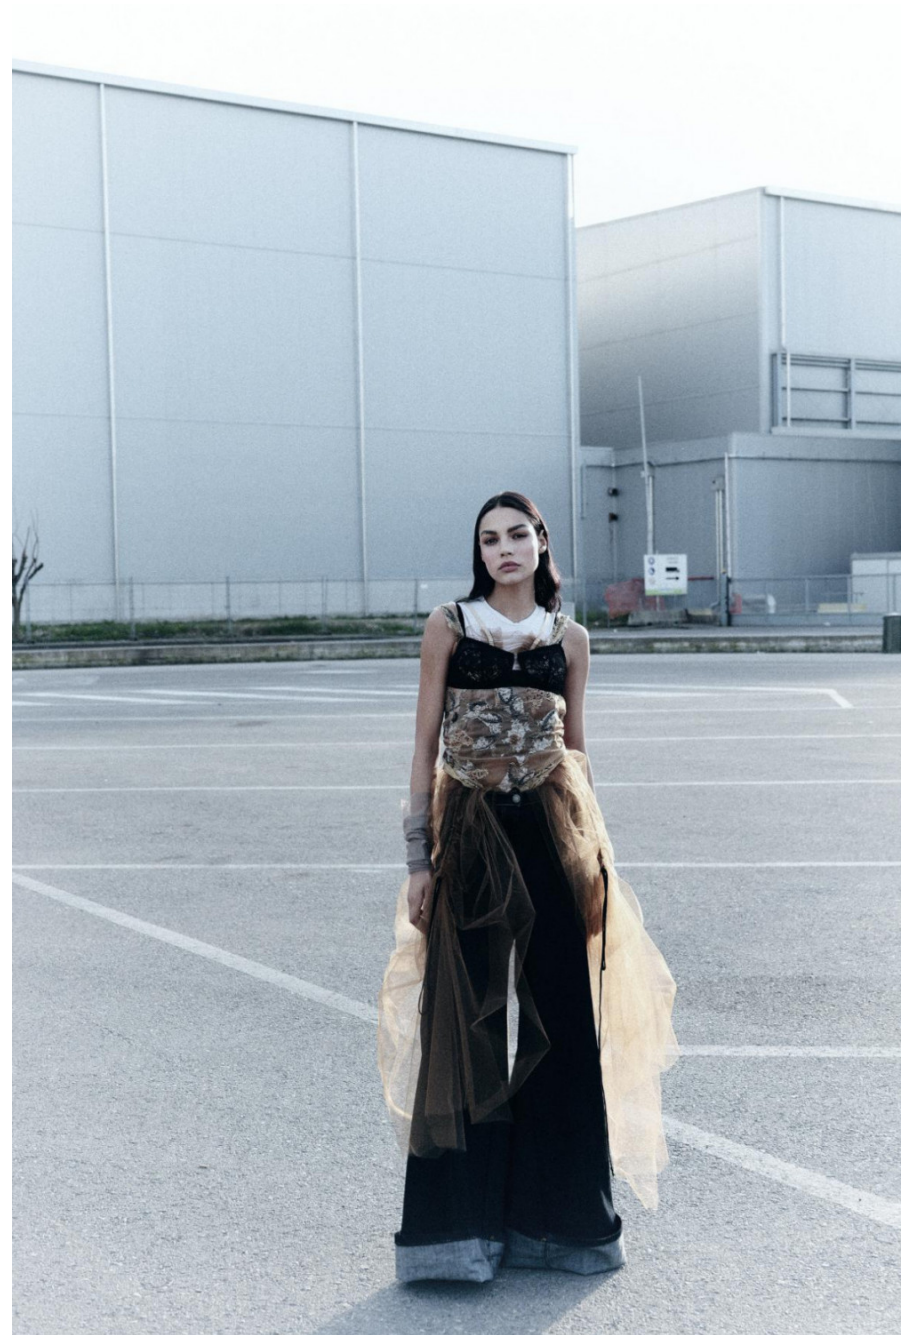

body
— LONDON —

0203 376 8696 | contact@bodylondon.com
Lyric House, Hammersmith Road, London, W14 0QL