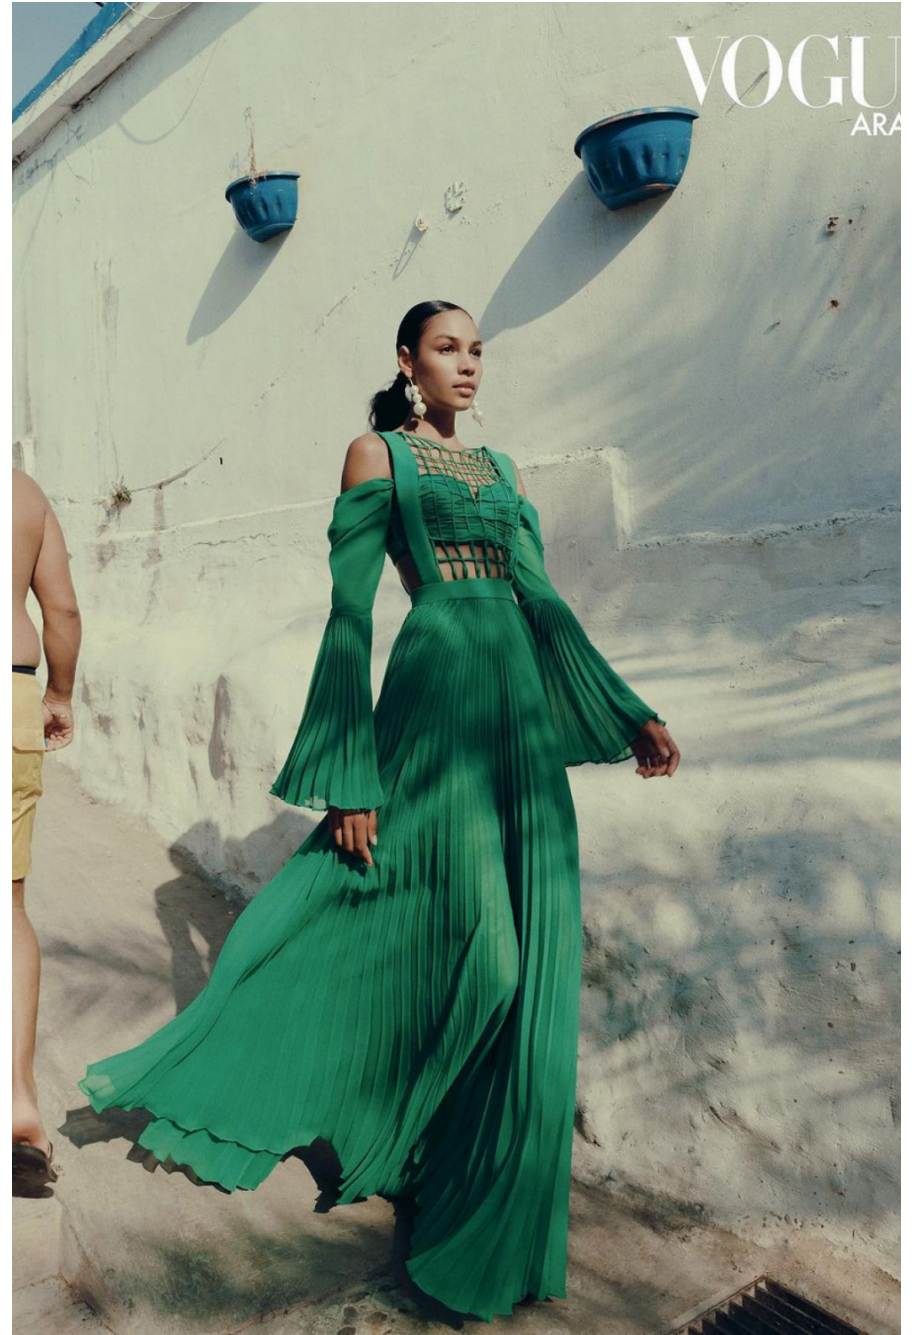

body
— LONDON —

0203 376 8696 | contact@bodylondon.com
Lyric House, Hammersmith Road, London, W14 0QL