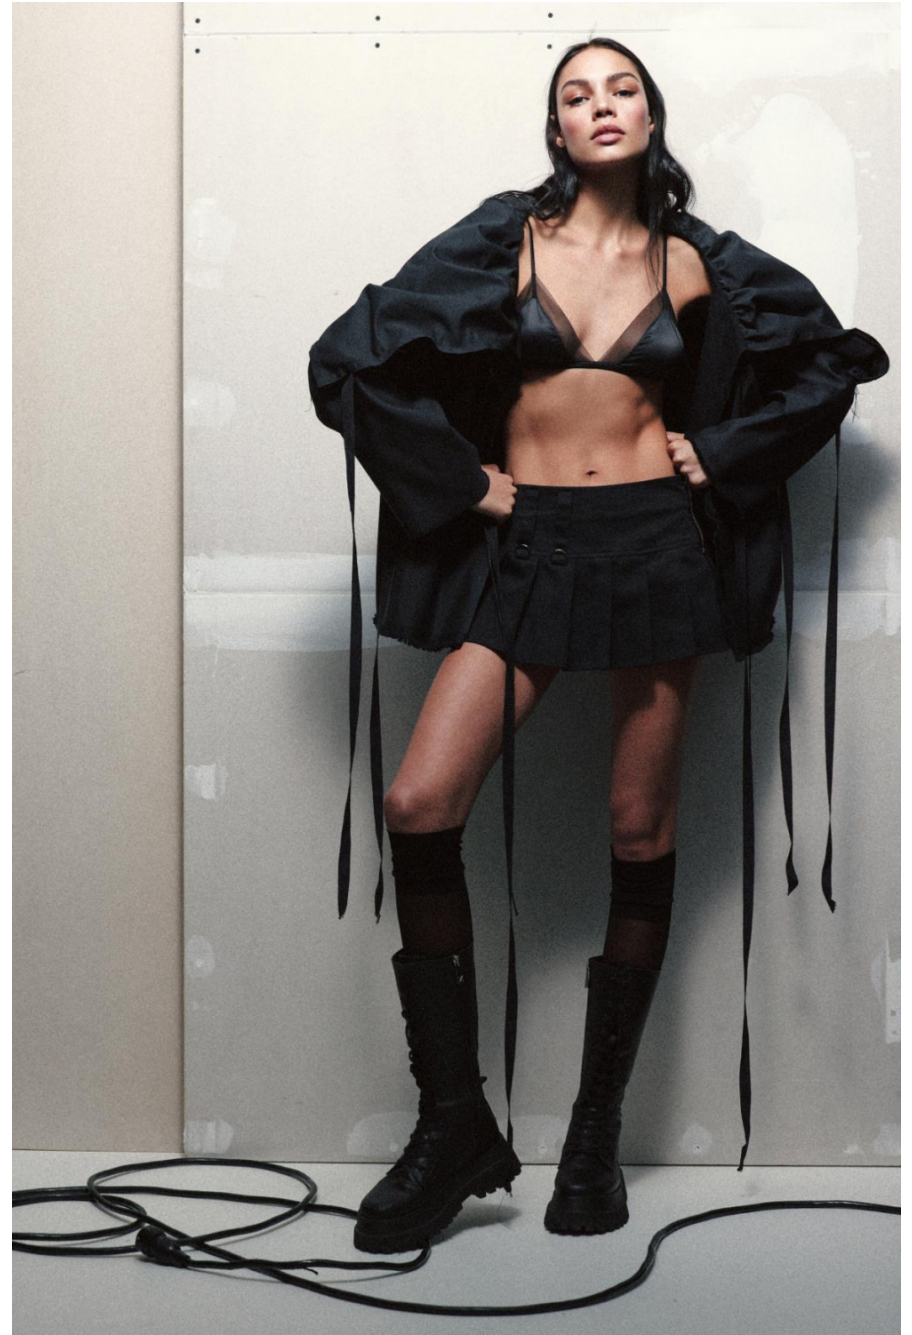

body
— LONDON —

0203 376 8696 | contact@bodylondon.com
Lyric House, Hammersmith Road, London, W14 0QL