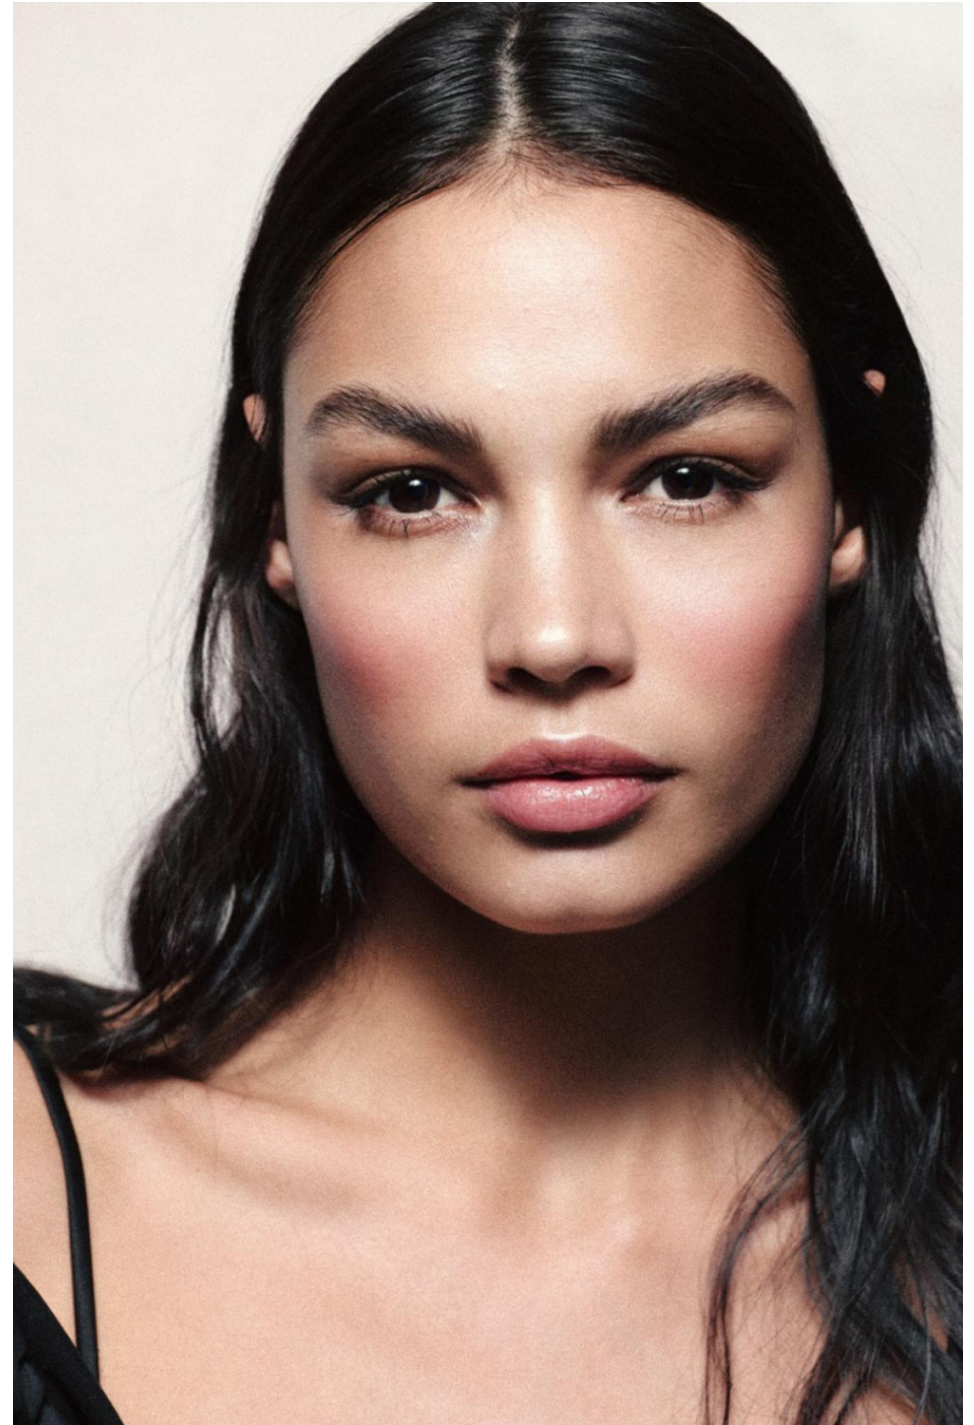

Aline Dzedzic

height 177 cm / 5ft 9.5"

chest 82 cm / 32.5"

waist 64 cm / 25"

hip 90 cm / 35.5"

dress 8 / 36

shoe 6.5 / 39

eyes Brown

hair Brown

body
— LONDON —

0203 376 8696 | contact@bodylondon.com
Lyric House, Hammersmith Road, London, W14 0QL