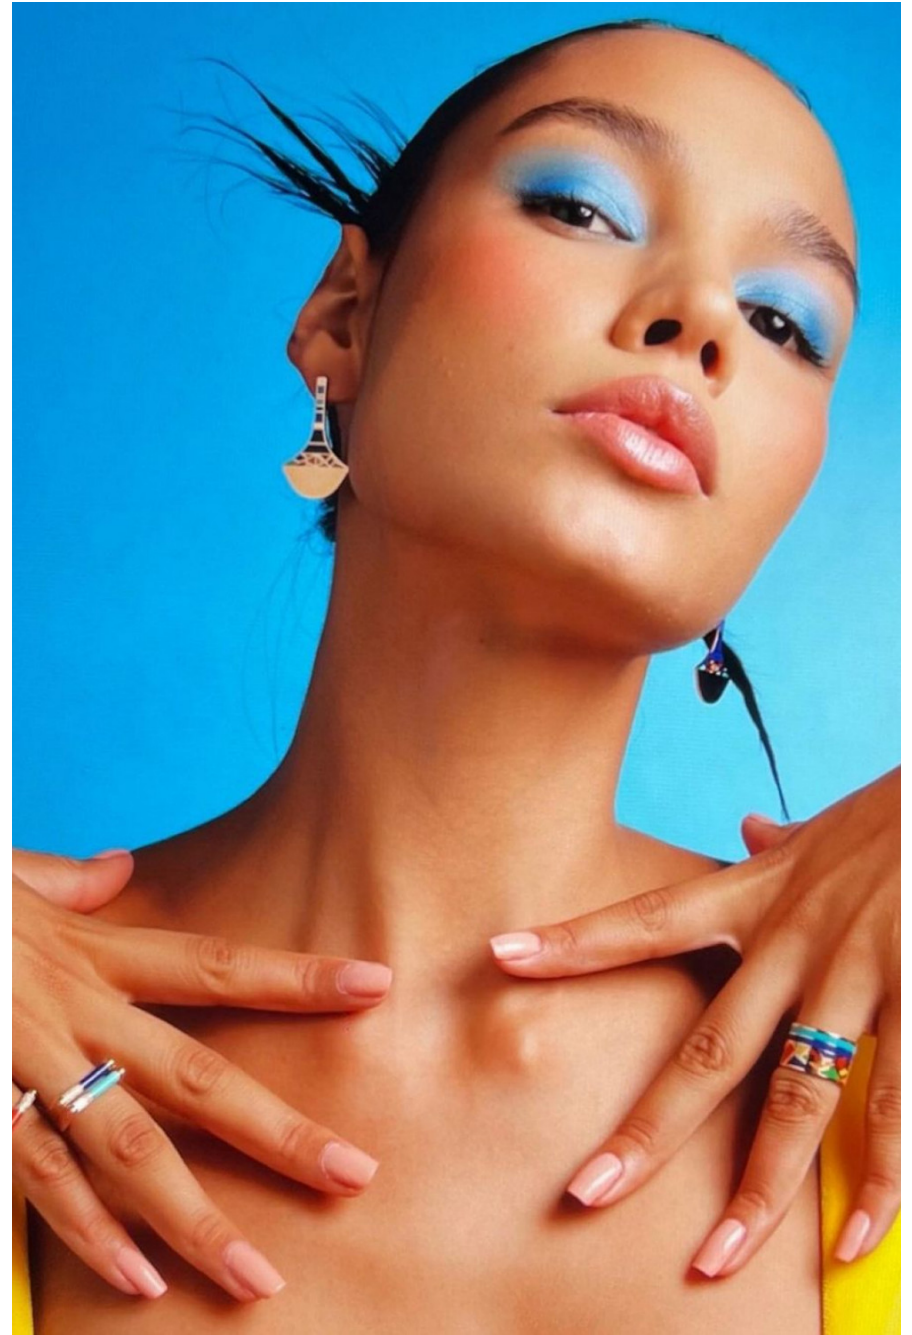

body
— LONDON —

0203 376 8696 | contact@bodylondon.com
Lyric House, Hammersmith Road, London, W14 0QL