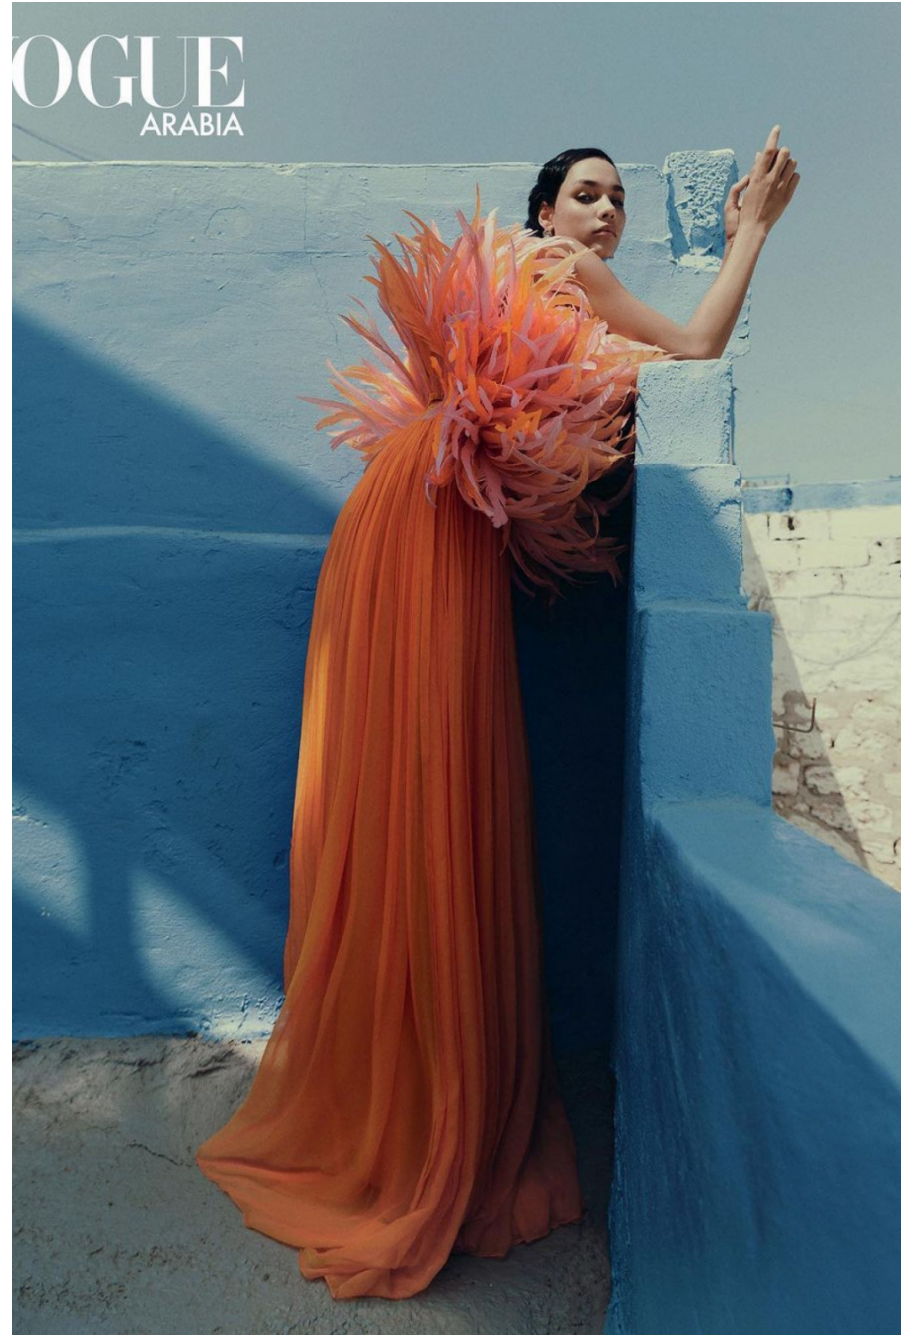

VOGUE
ARABIA