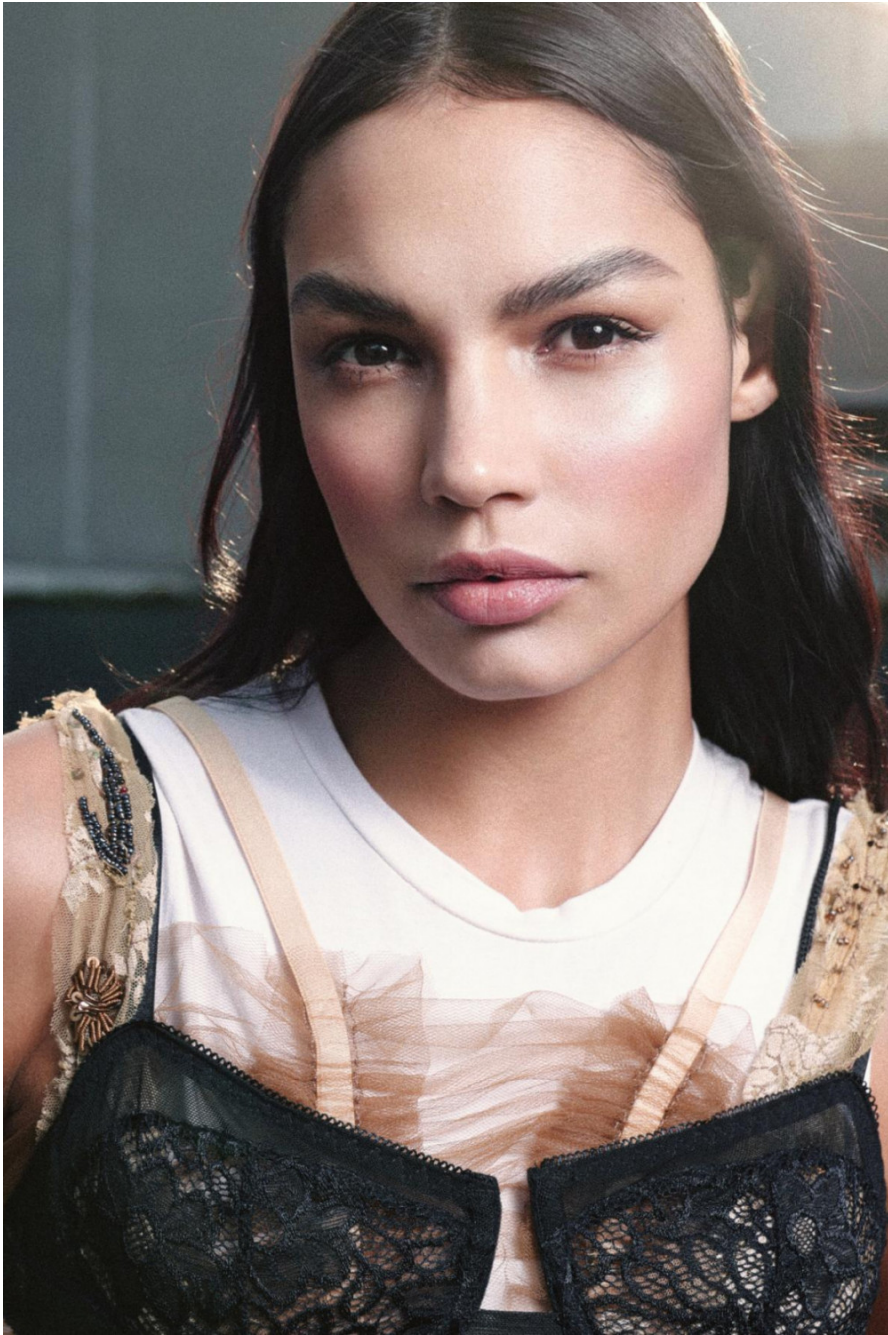

body
— LONDON —

0203 376 8696 | contact@bodylondon.com
Lyric House, Hammersmith Road, London, W14 0QL