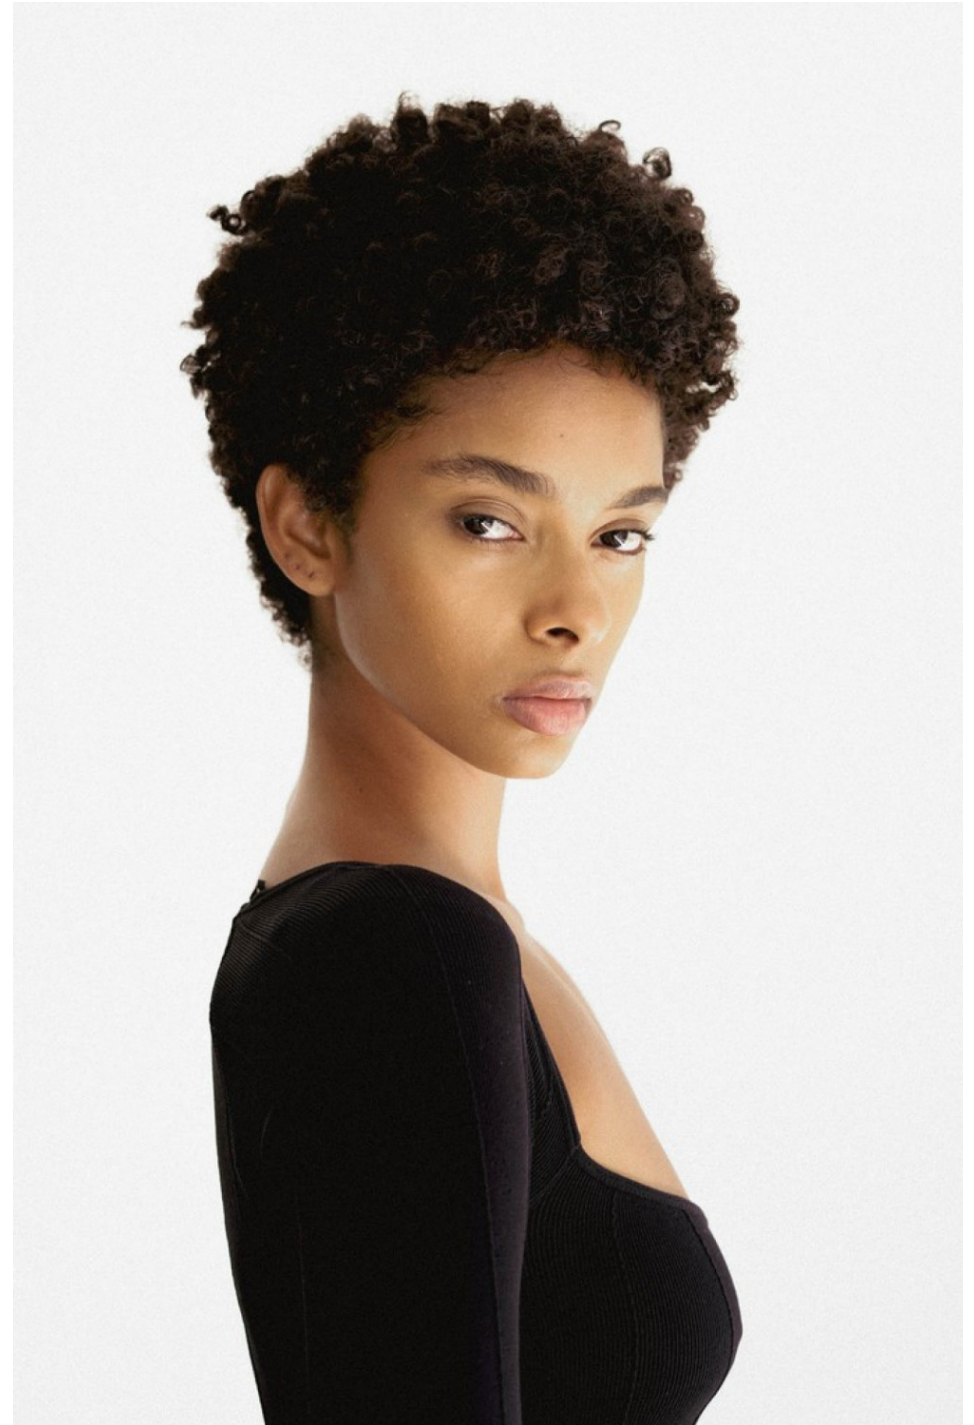

Camille De Jesus

height 180 cm / 5ft 11"

chest 83 cm / 32.5"

waist 62 cm / 24.5"

hip 94 cm / 37"

dress 8 / 36

shoe 5 / 38

eyes Brown

hair Brown

body
— LONDON —

0203 376 8696 | contact@bodylondon.com
Lyric House, Hammersmith Road, London, W14 0QL