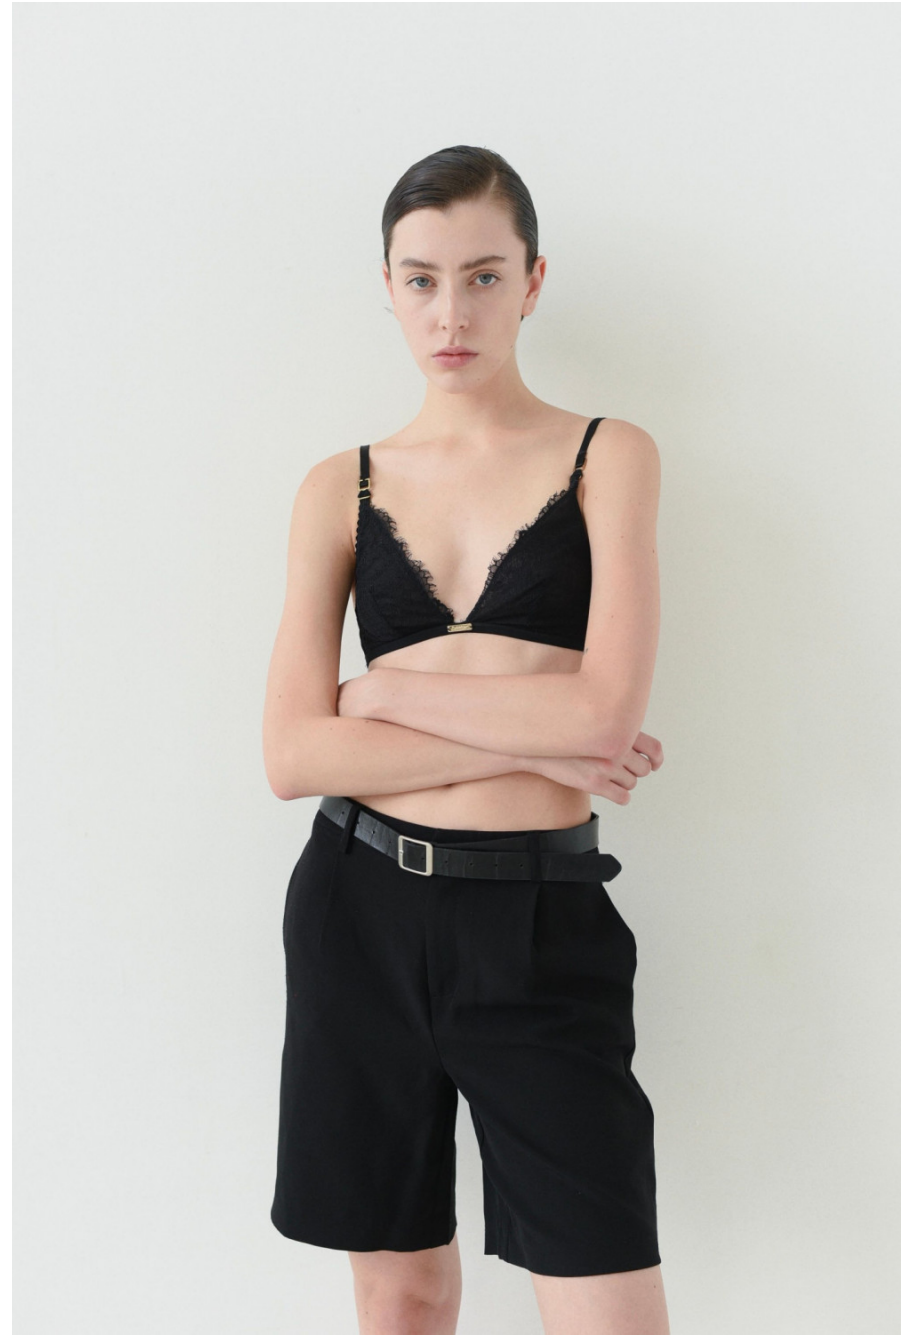

body
— LONDON —

0203 376 8696 | contact@bodylondon.com
Lyric House, Hammersmith Road, London, W14 0QL