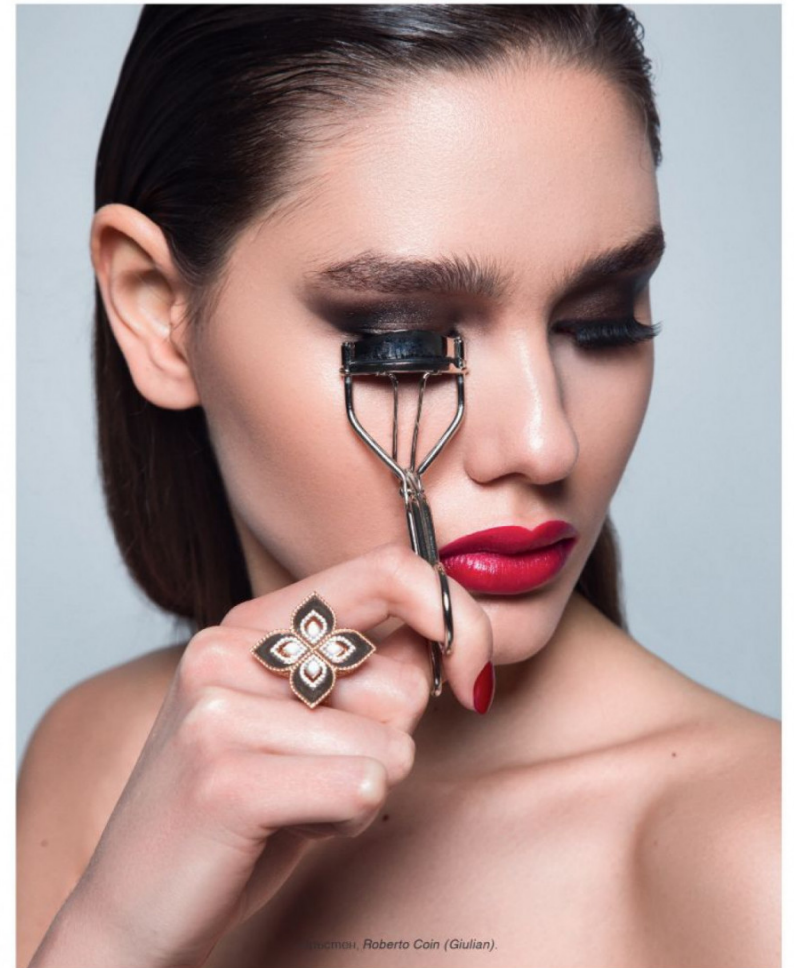

body
— LONDON —

0203 376 8696 | contact@bodylondon.com
Lyric House, Hammersmith Road, London, W14 0QL