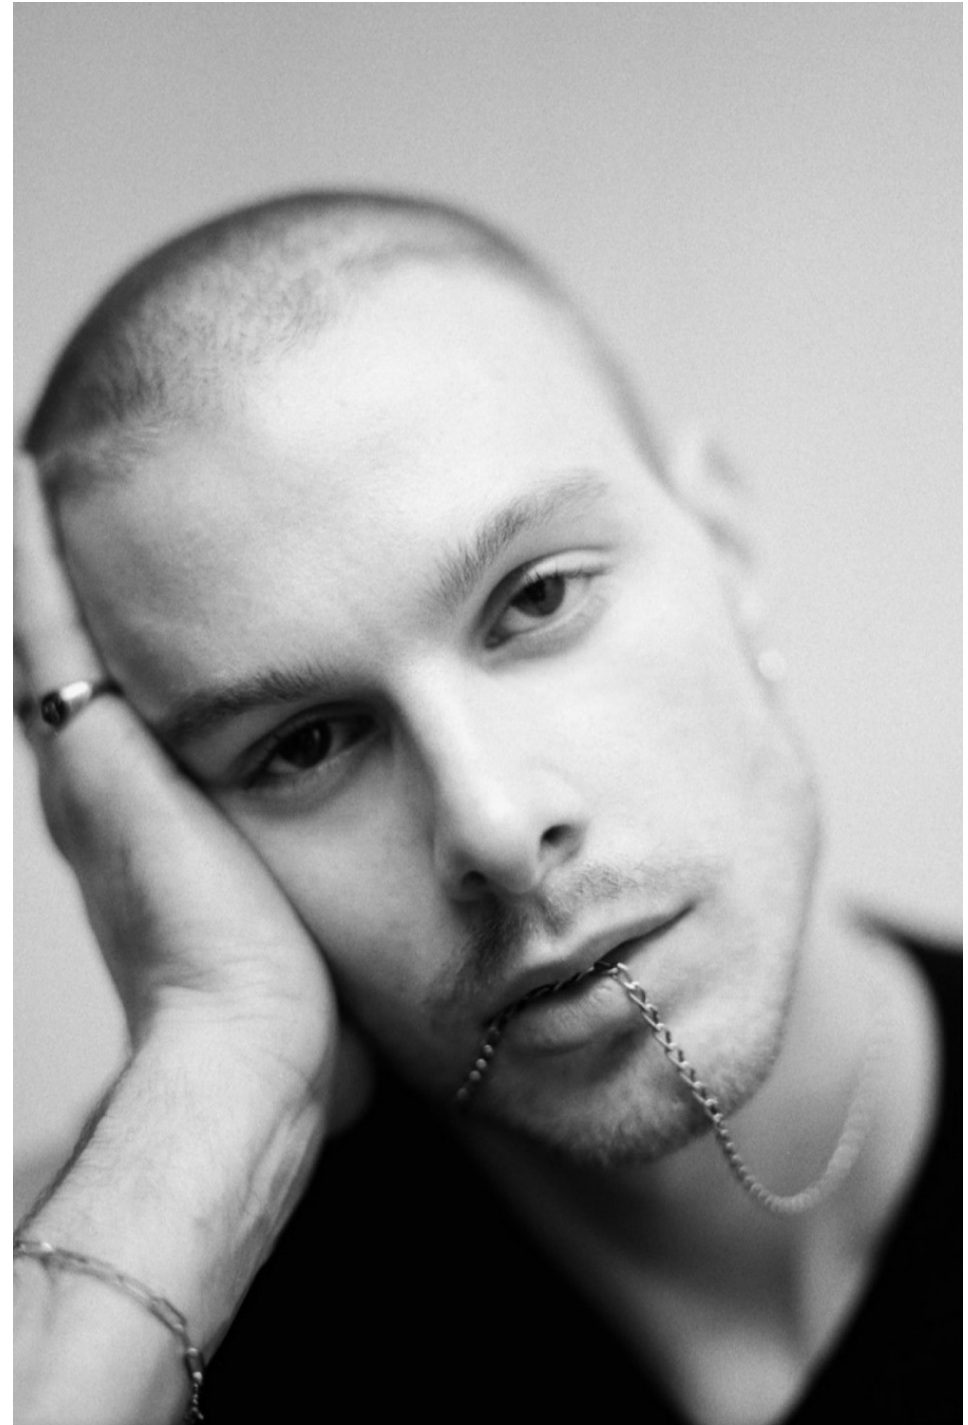

Emil Rouquet

height 188 cm / 6ft 2"

chest 89 cm / 35"

waist 79 cm / 31"

hip 91 cm / 36"

leg 76 cm / 30"

shoe 11 / 46

eyes Green

hair Brown

body
— LONDON —

0203 376 8696 | contact@bodylondon.com
Lyric House, Hammersmith Road, London, W14 0QL