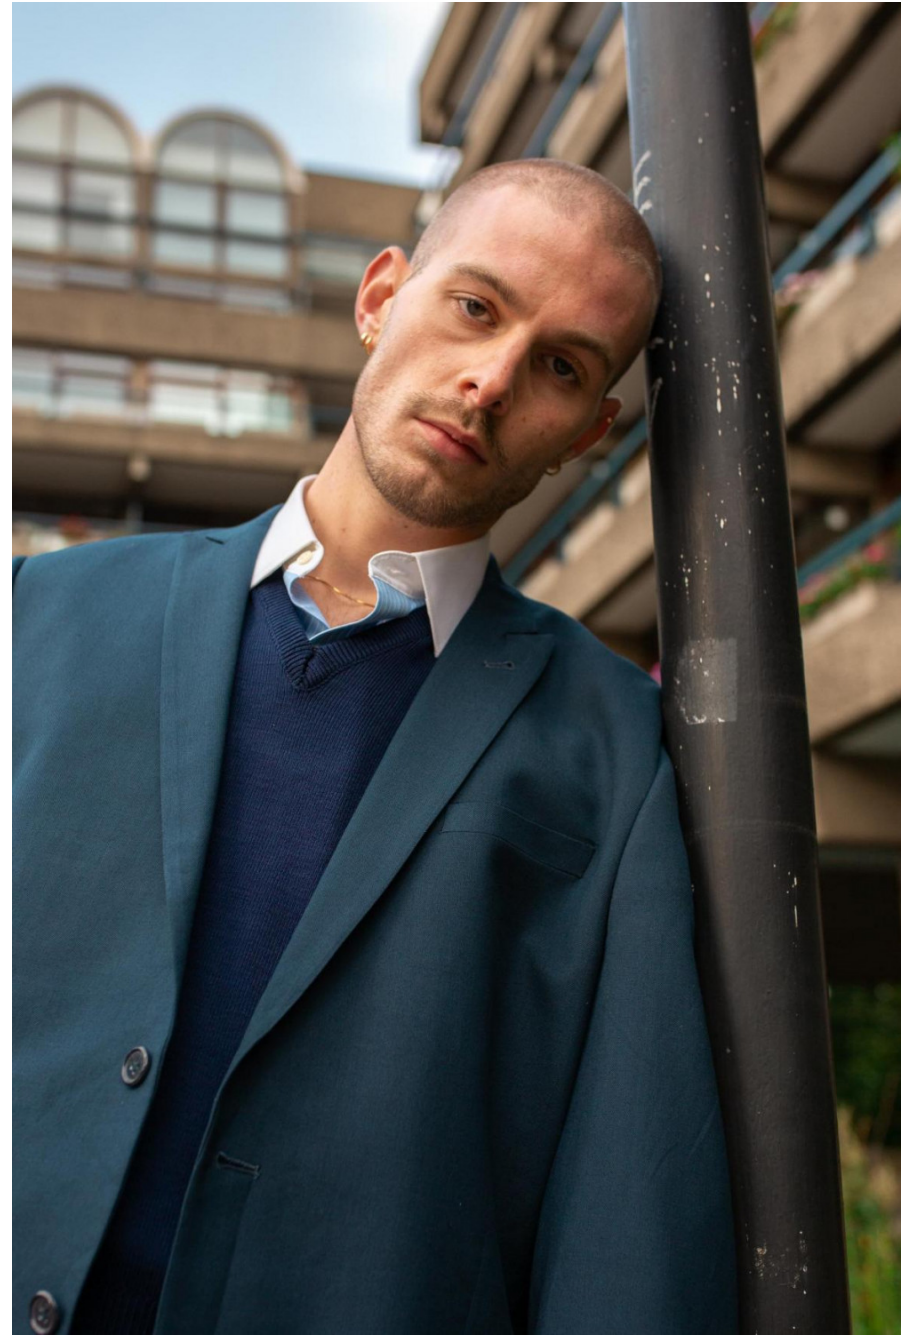

body
— LONDON —

0203 376 8696 | contact@bodylondon.com
Lyric House, Hammersmith Road, London, W14 0QL