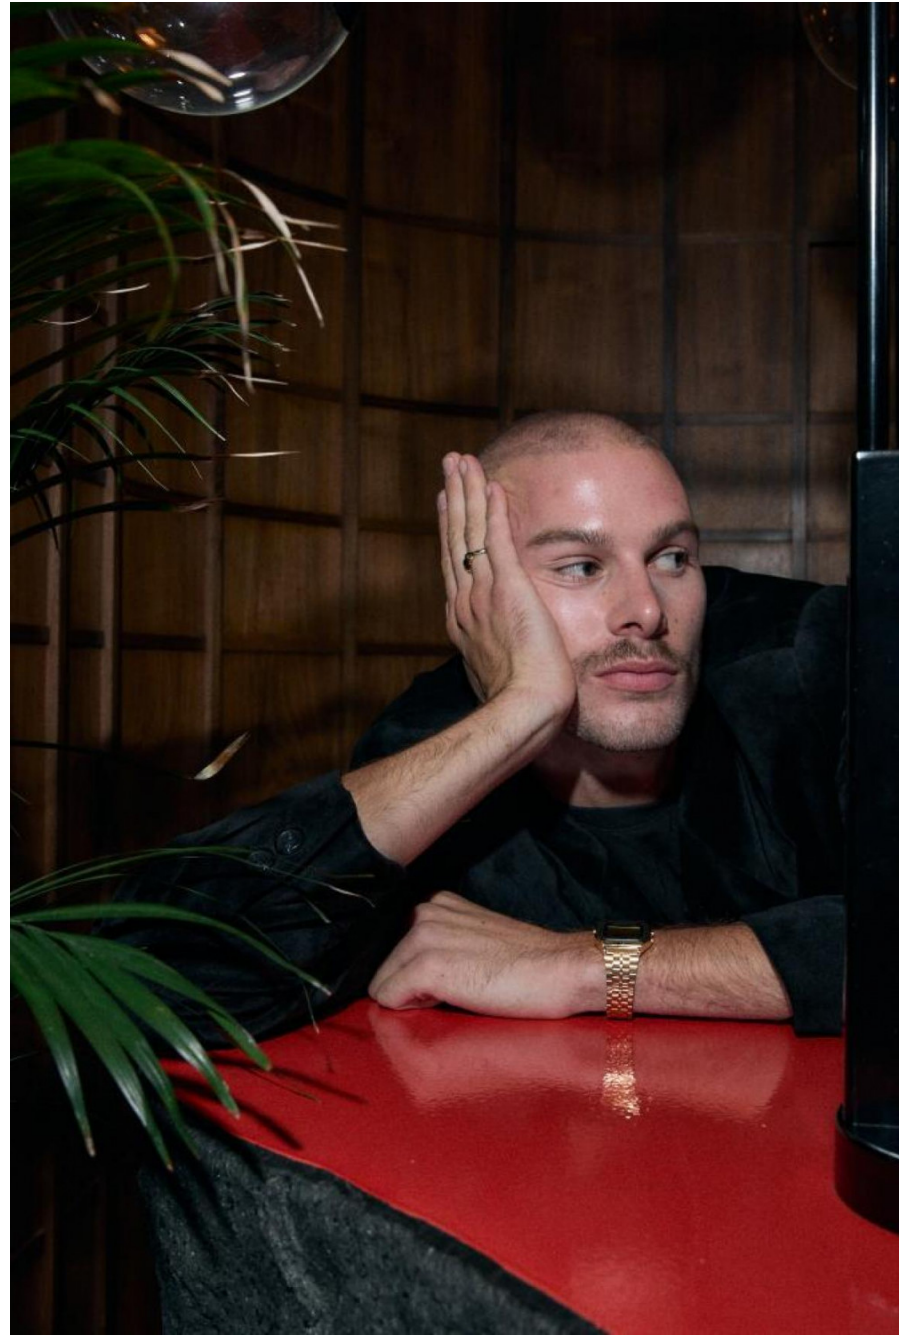

body
— LONDON —

0203 376 8696 | contact@bodylondon.com
Lyric House, Hammersmith Road, London, W14 0QL