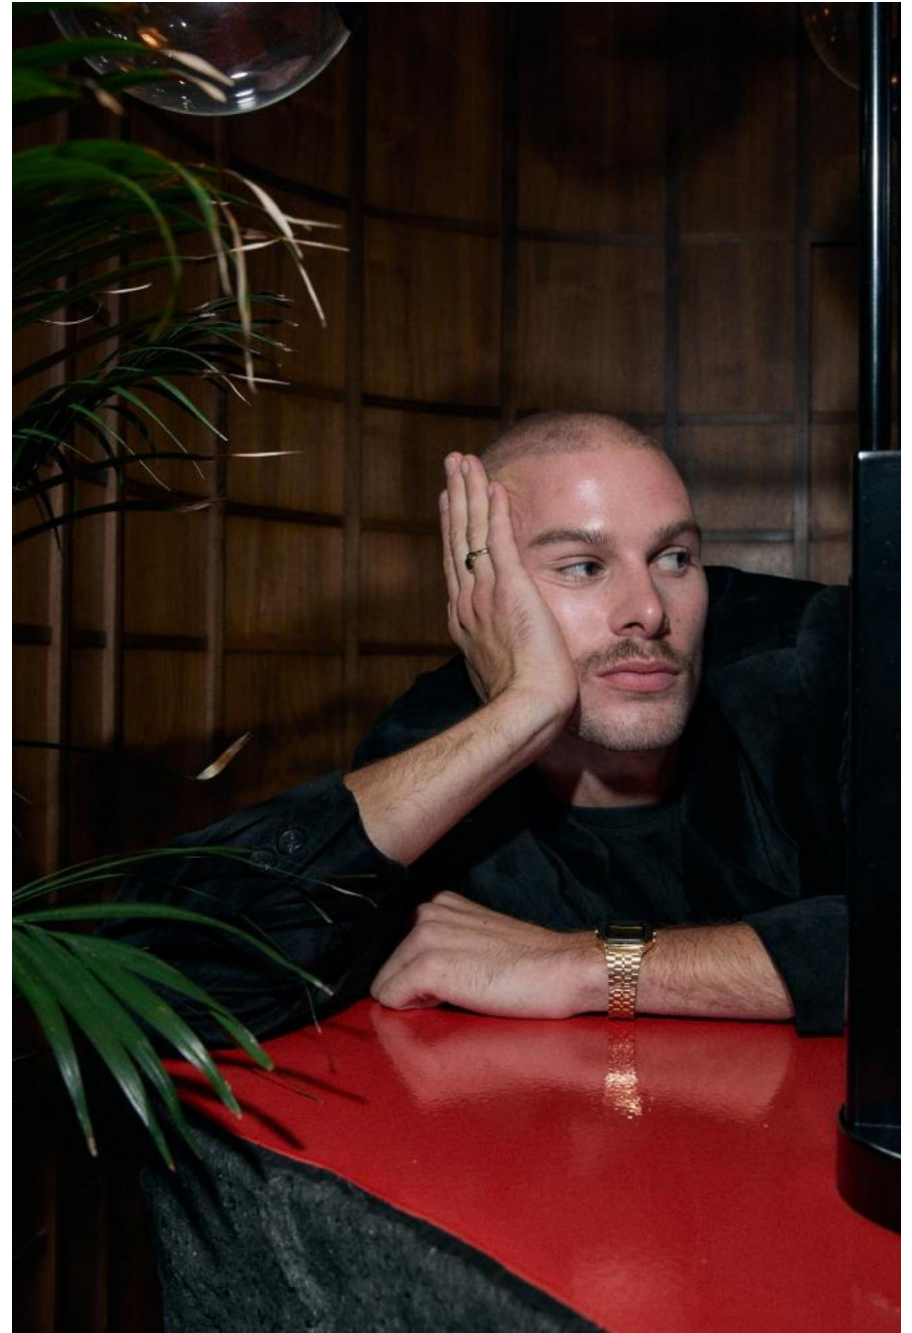

COLLECTION 1

DAY ONE OR ONE DAY

8FIVE2
FREQUENCY CLUB

body
— LONDON —

0203 376 8696 | contact@bodylondon.com
Lyric House, Hammersmith Road, London, W14 0QL