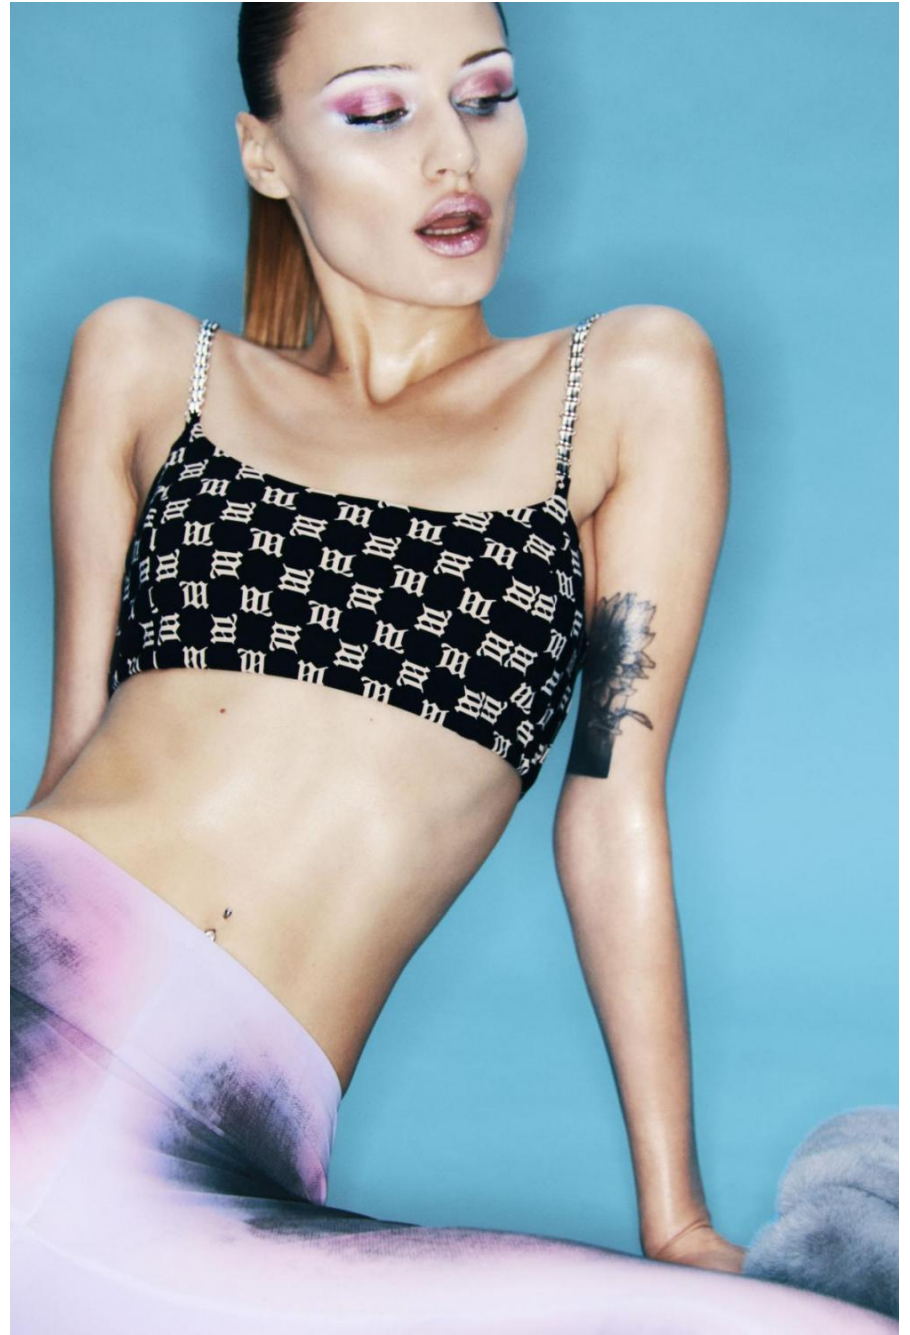

body
— LONDON —

0203 376 8696 | contact@bodylondon.com
Lyric House, Hammersmith Road, London, W14 0QL