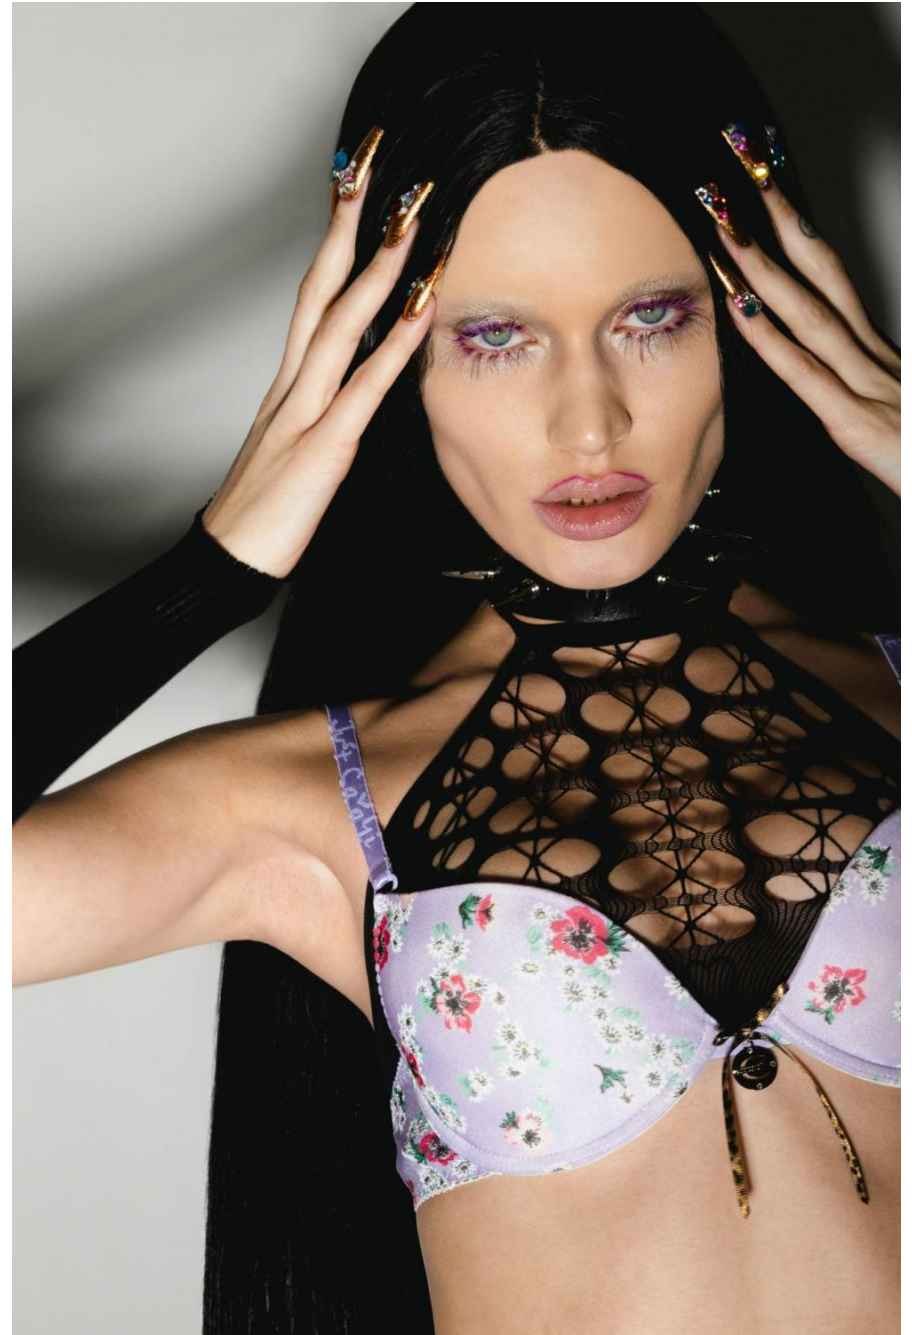

body
— LONDON —

0203 376 8696 | contact@bodylondon.com
Lyric House, Hammersmith Road, London, W14 0QL