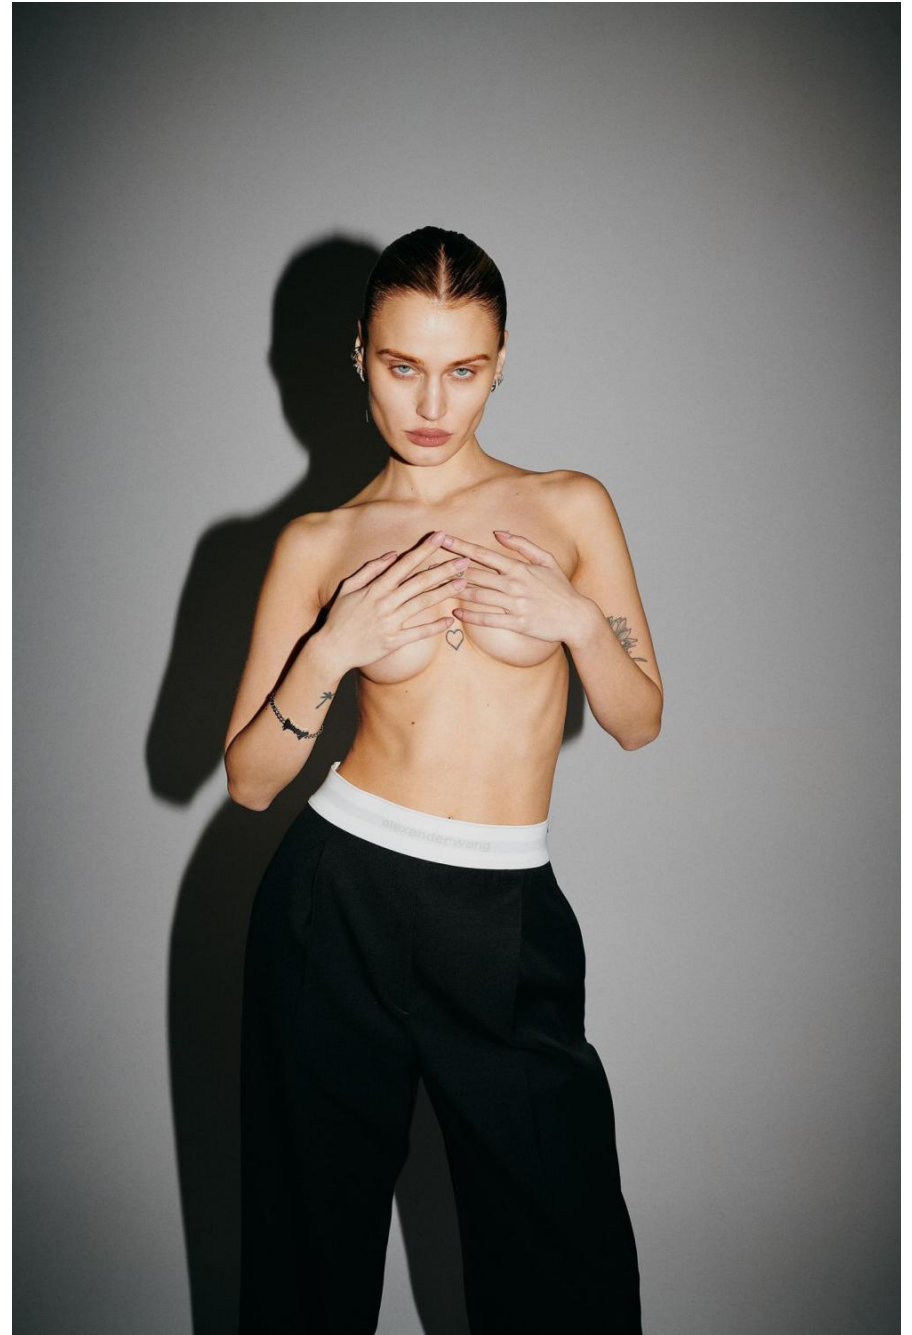

body
— LONDON —

0203 376 8696 | contact@bodylondon.com
Lyric House, Hammersmith Road, London, W14 0QL