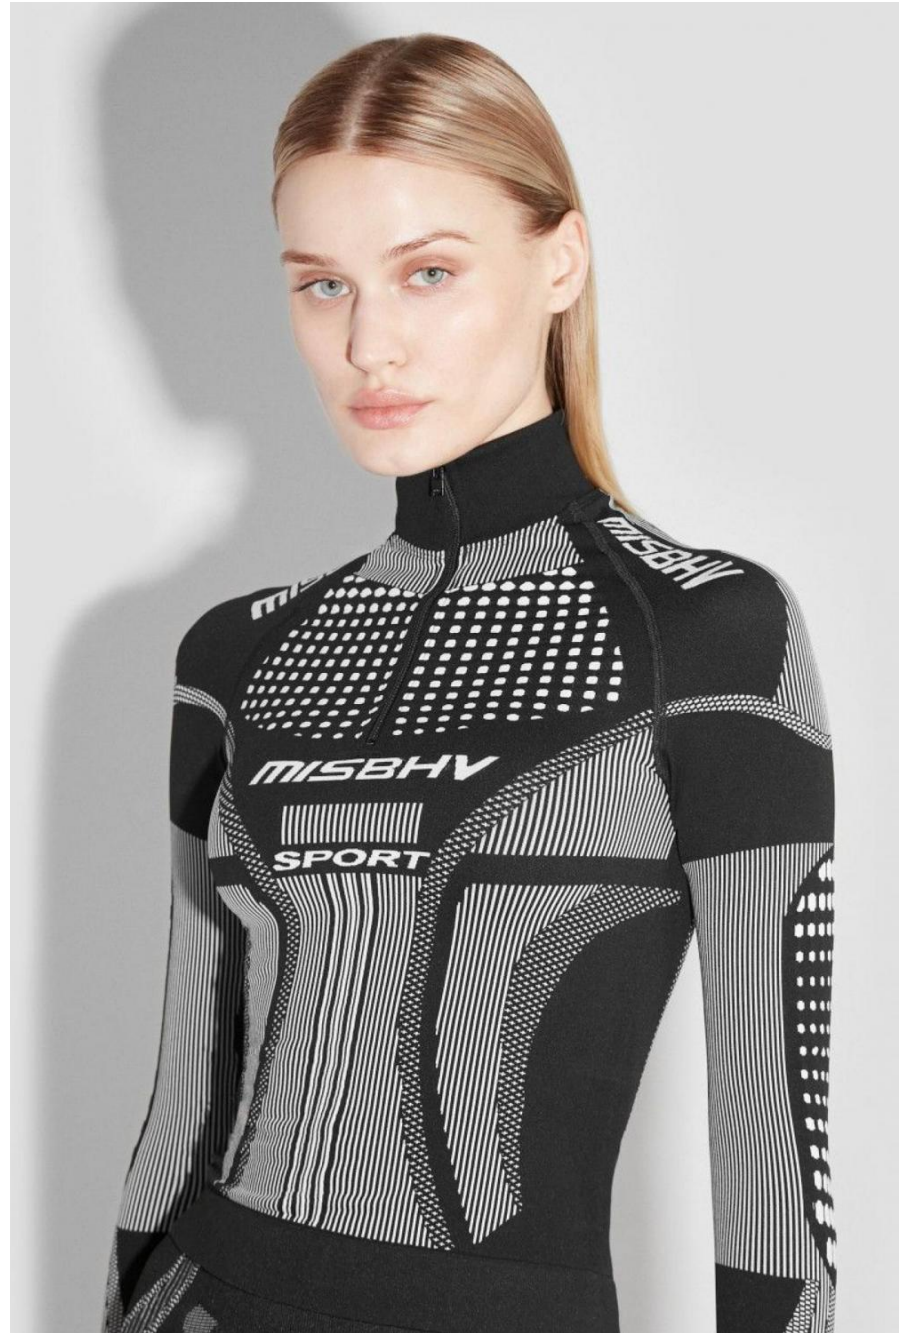

body
— LONDON —

0203 376 8696 | contact@bodylondon.com
Lyric House, Hammersmith Road, London, W14 0QL