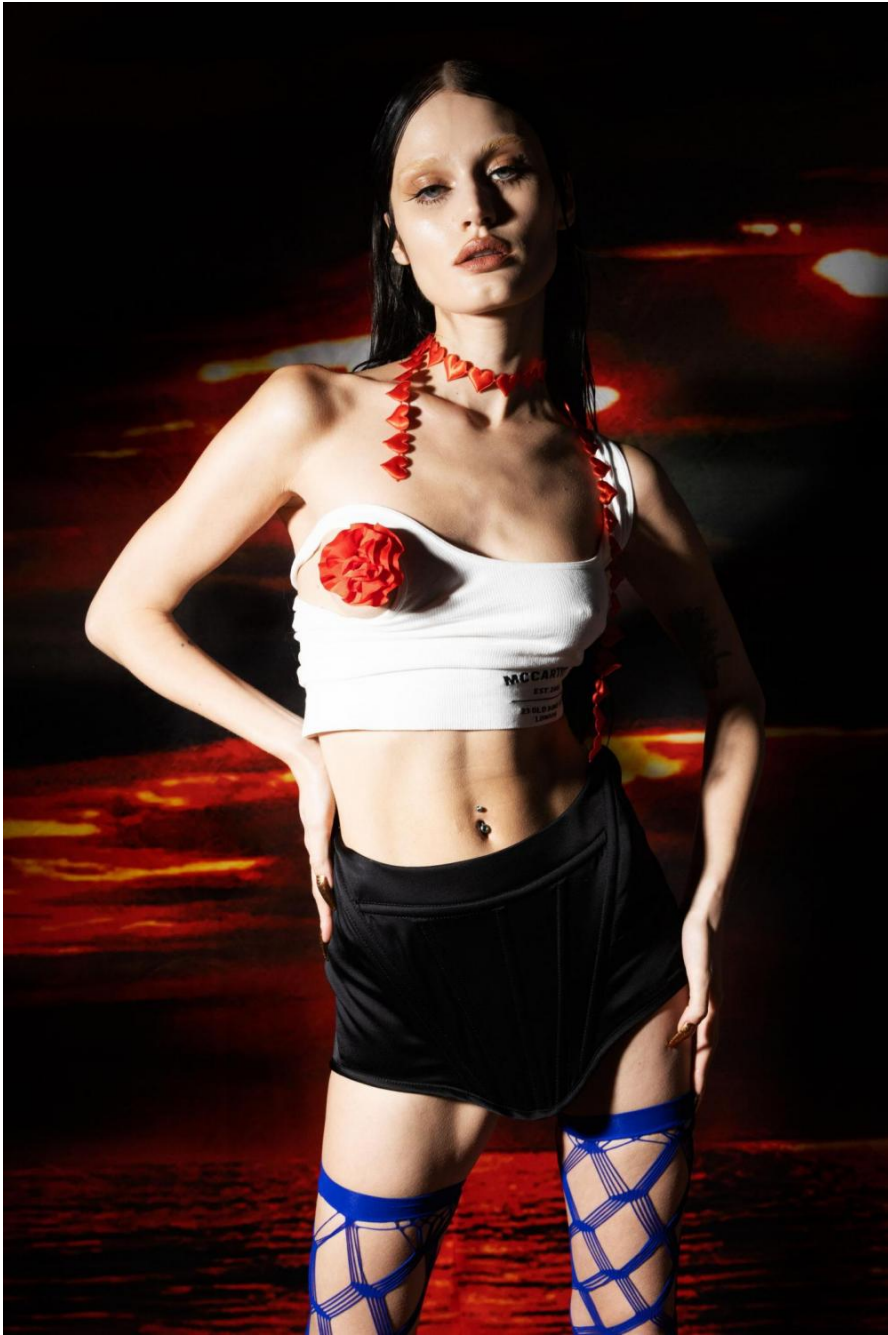

body
— LONDON —

0203 376 8696 | contact@bodylondon.com
Lyric House, Hammersmith Road, London, W14 0QL