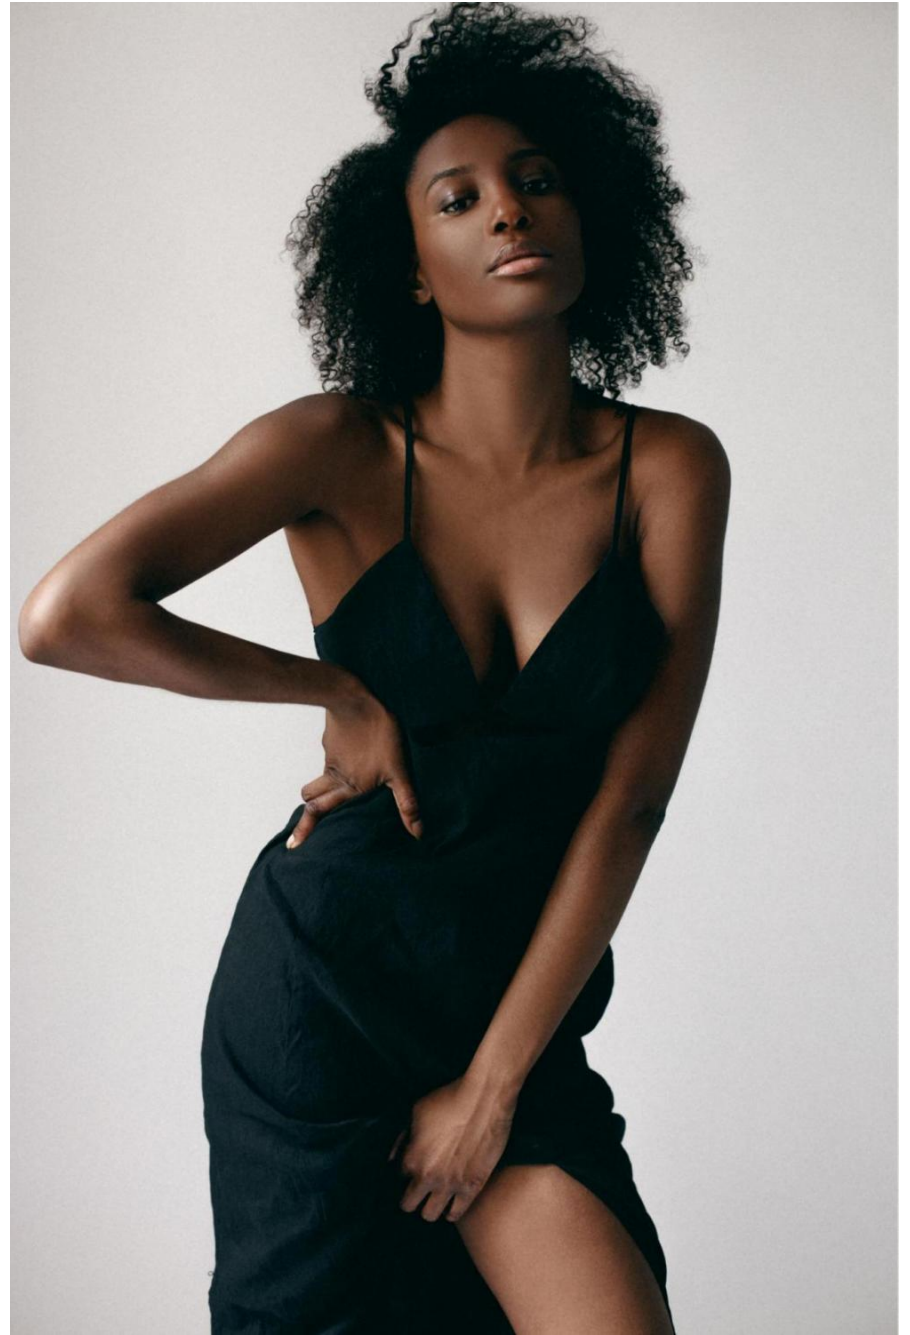

body
— LONDON —

0203 376 8696 | contact@bodylondon.com
Lyric House, Hammersmith Road, London, W14 0QL