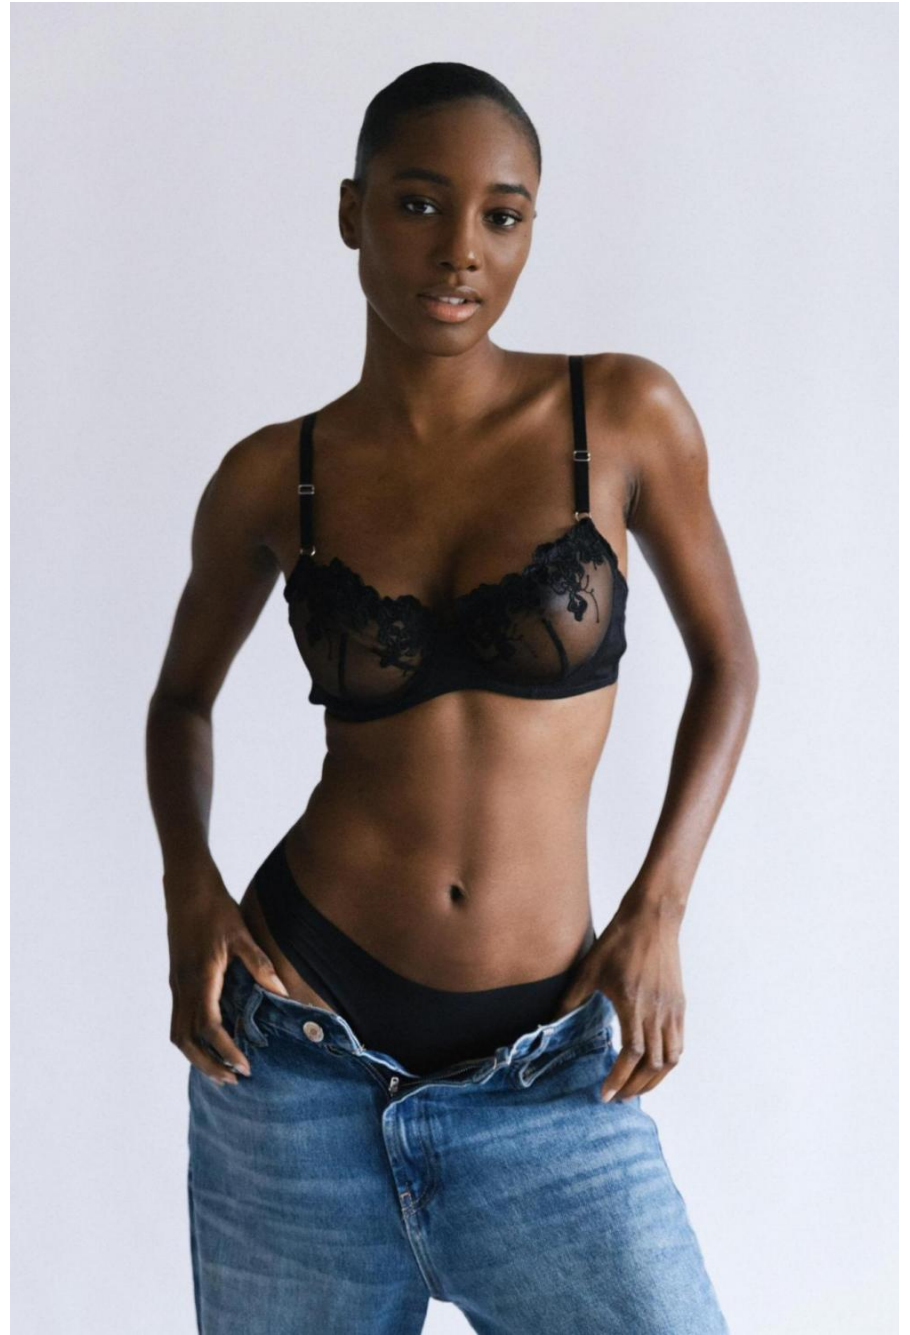

body
— LONDON —

0203 376 8696 | contact@bodylondon.com
Lyric House, Hammersmith Road, London, W14 0QL