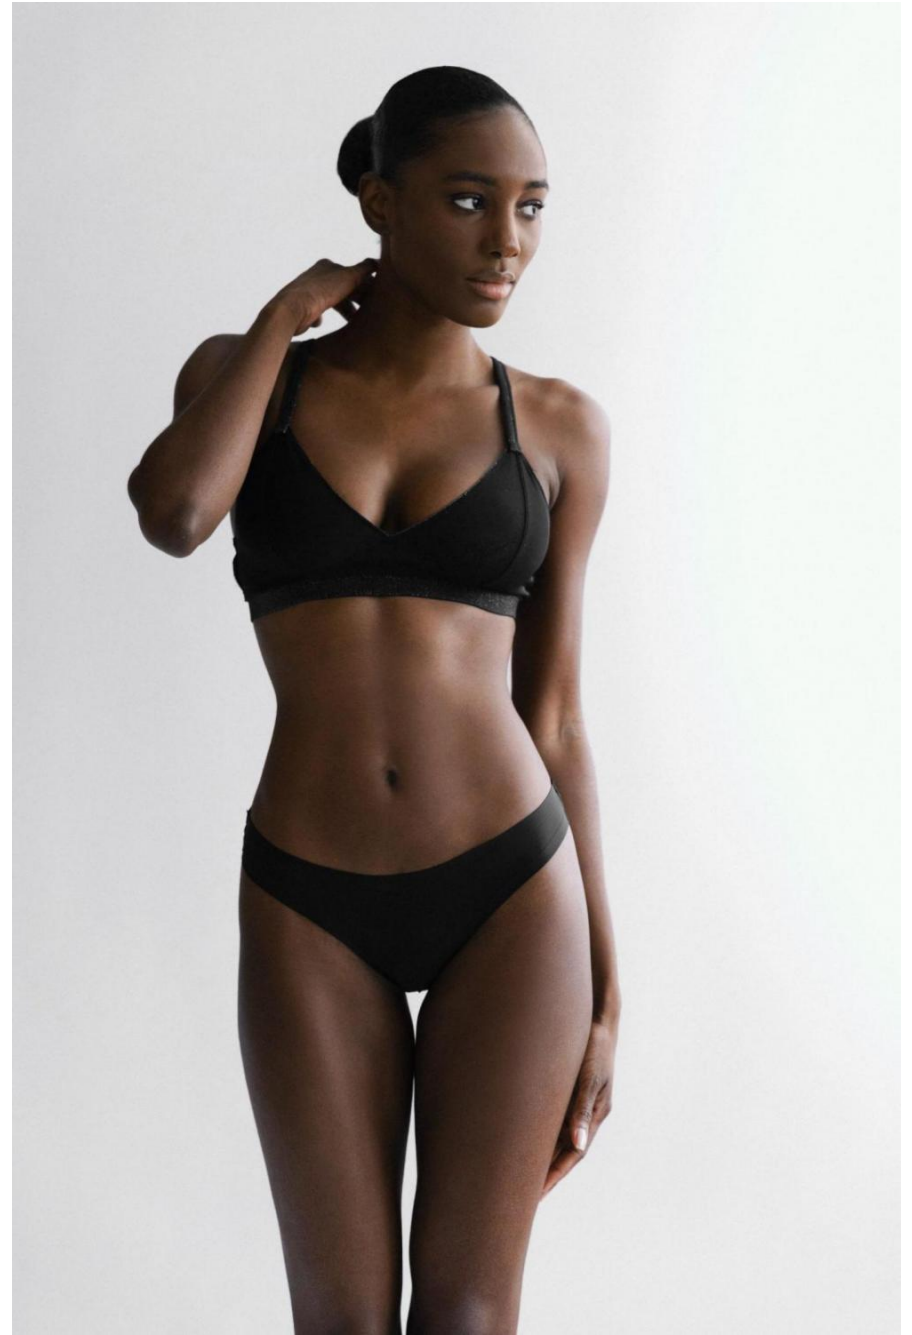

body
— LONDON —

0203 376 8696 | contact@bodylondon.com
Lyric House, Hammersmith Road, London, W14 0QL