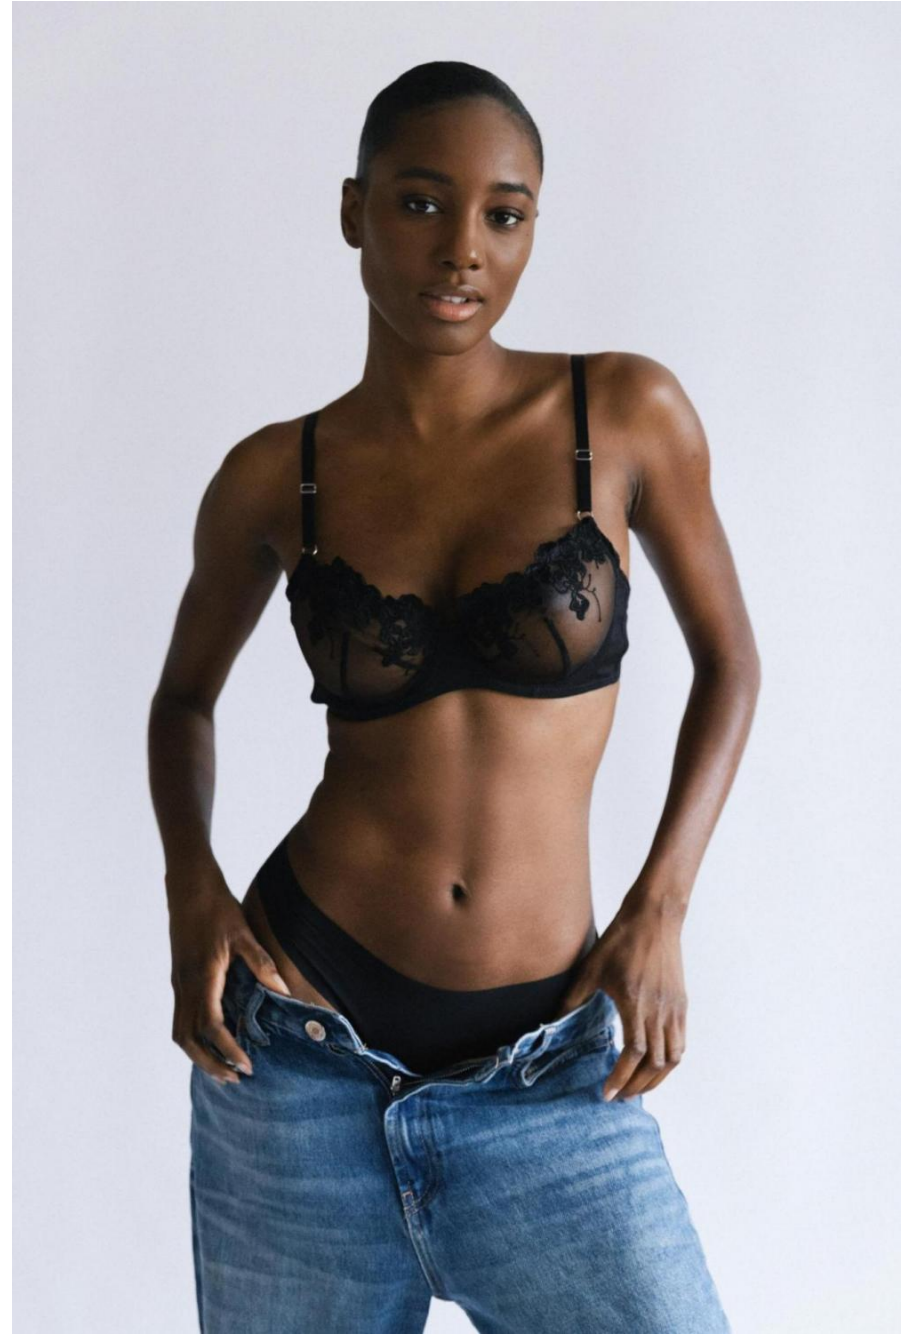

body
— LONDON —

0203 376 8696 | contact@bodylondon.com
Lyric House, Hammersmith Road, London, W14 0QL