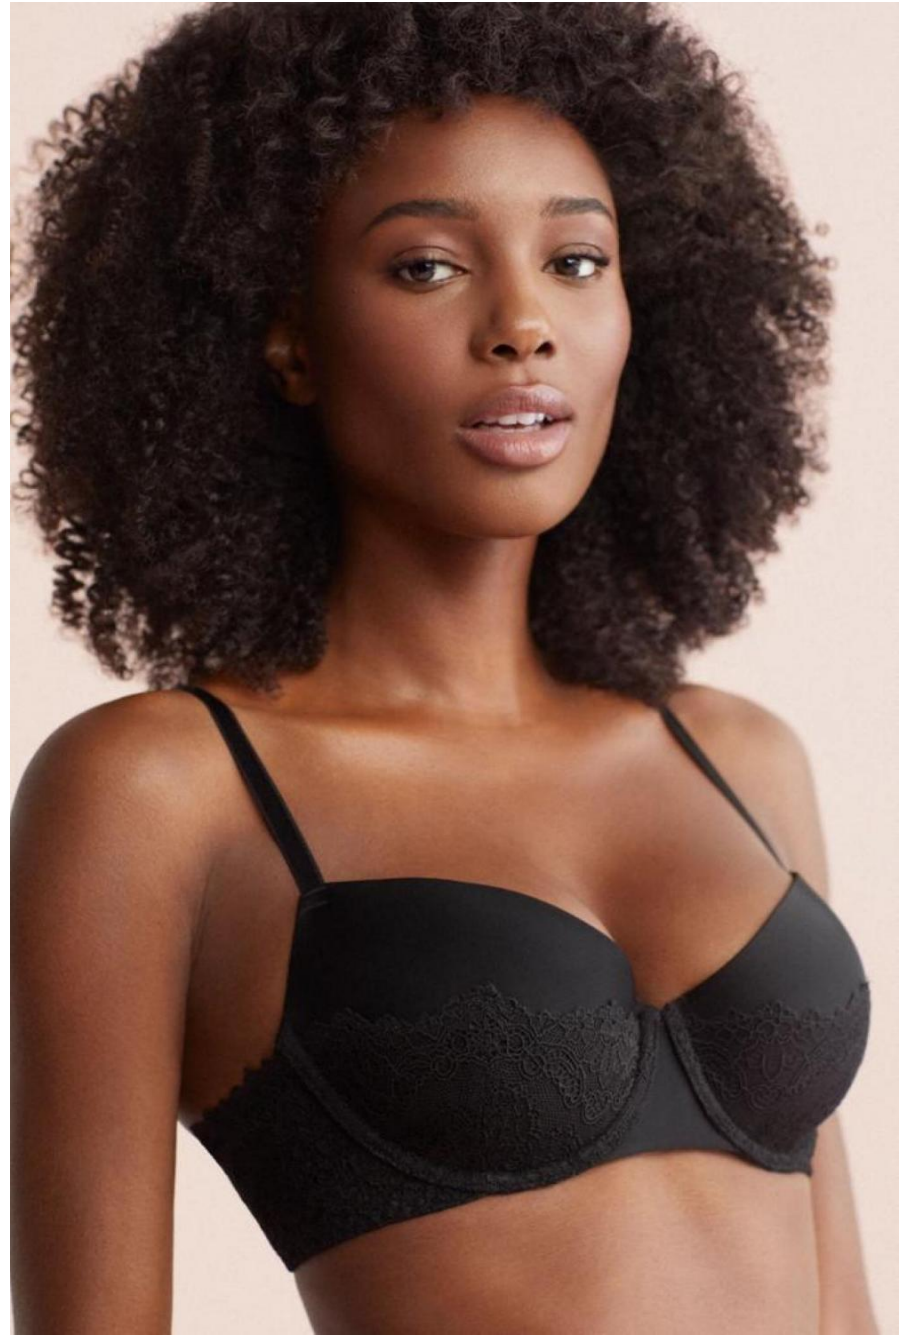

body
— LONDON —

0203 376 8696 | contact@bodylondon.com
Lyric House, Hammersmith Road, London, W14 0QL