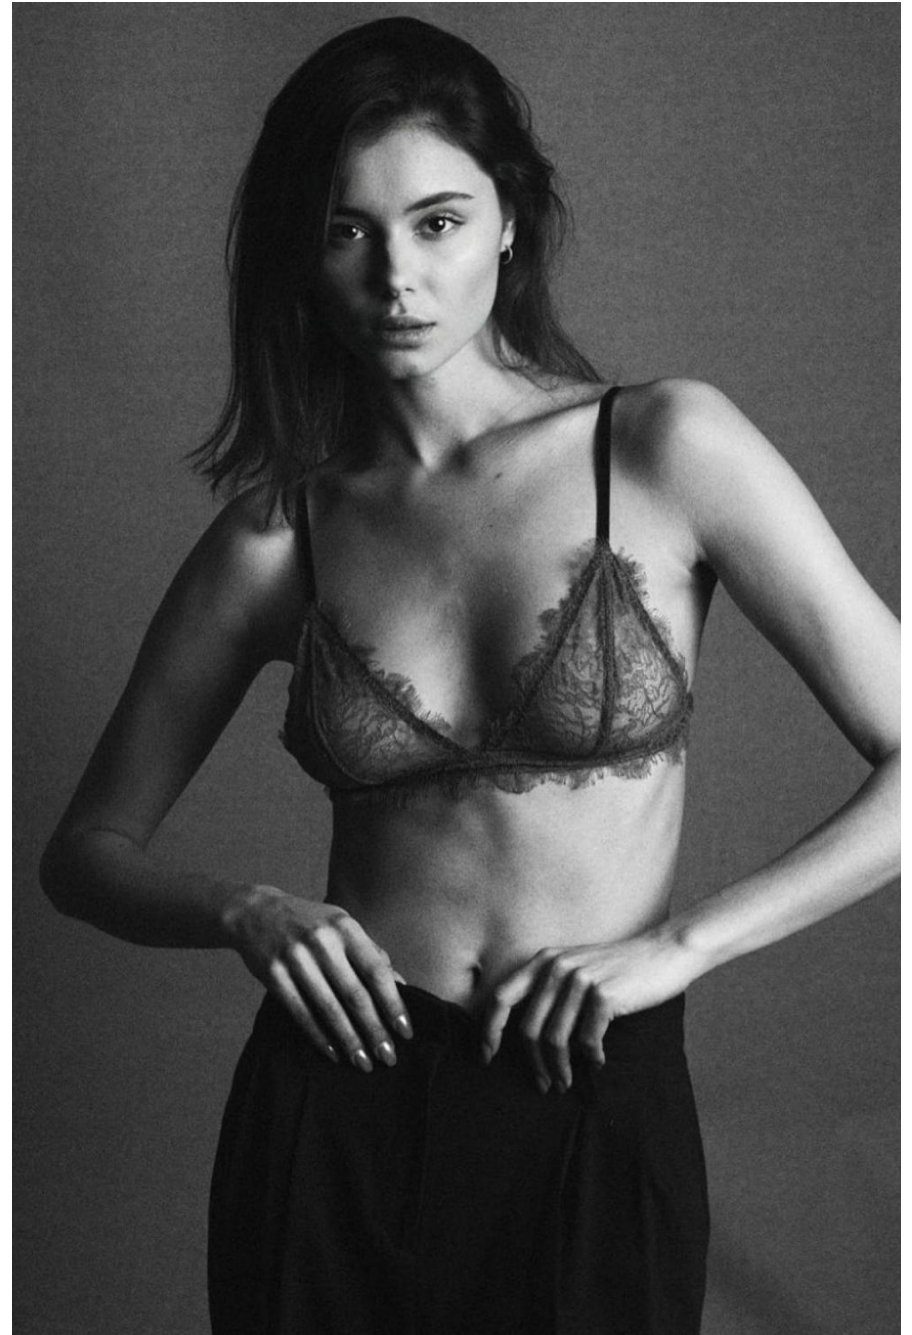

body
— LONDON —

0203 376 8696 | contact@bodylondon.com
Lyric House, Hammersmith Road, London, W14 0QL