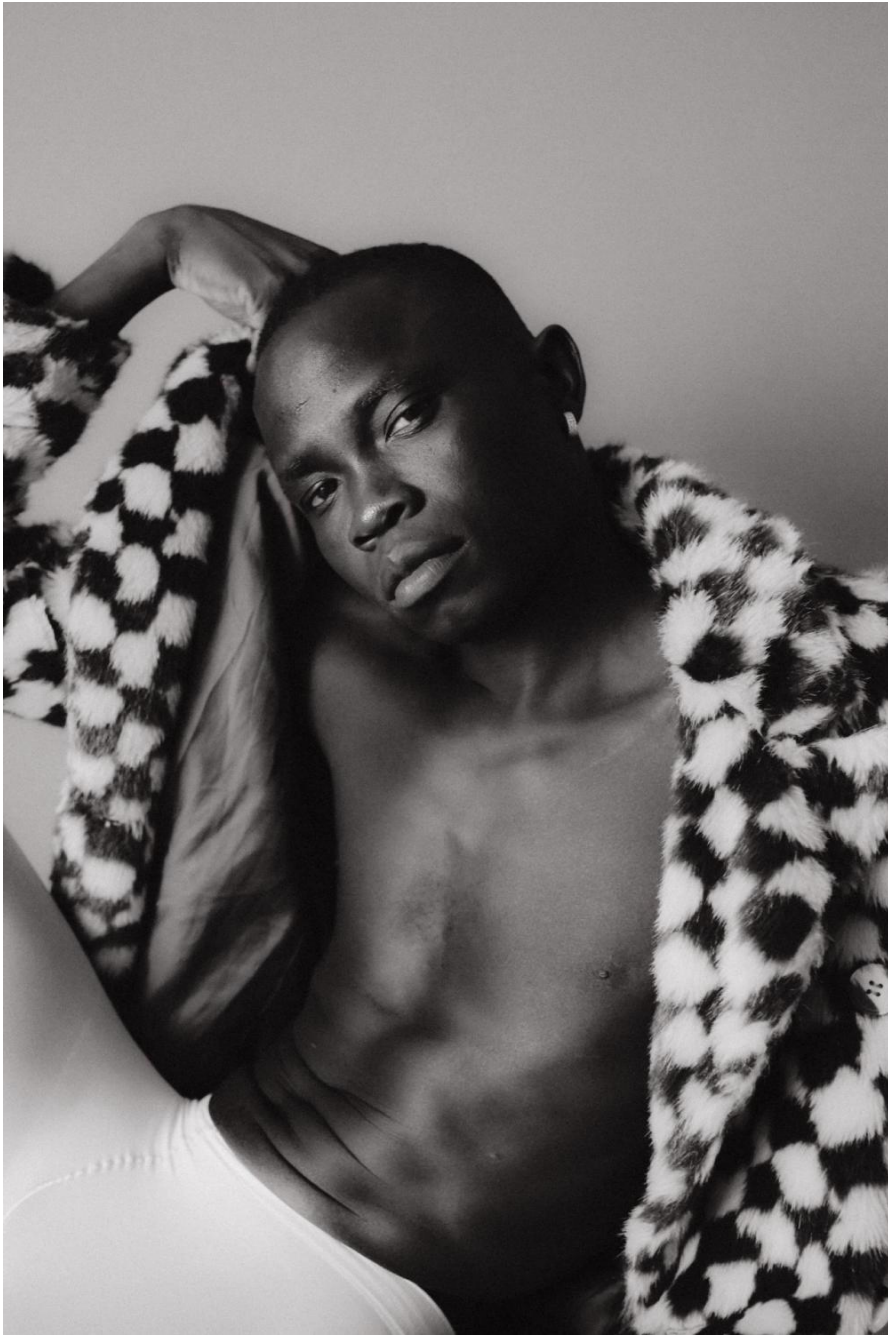

body
— LONDON —

0203 376 8696 | contact@bodylondon.com
Lyric House, Hammersmith Road, London, W14 0QL