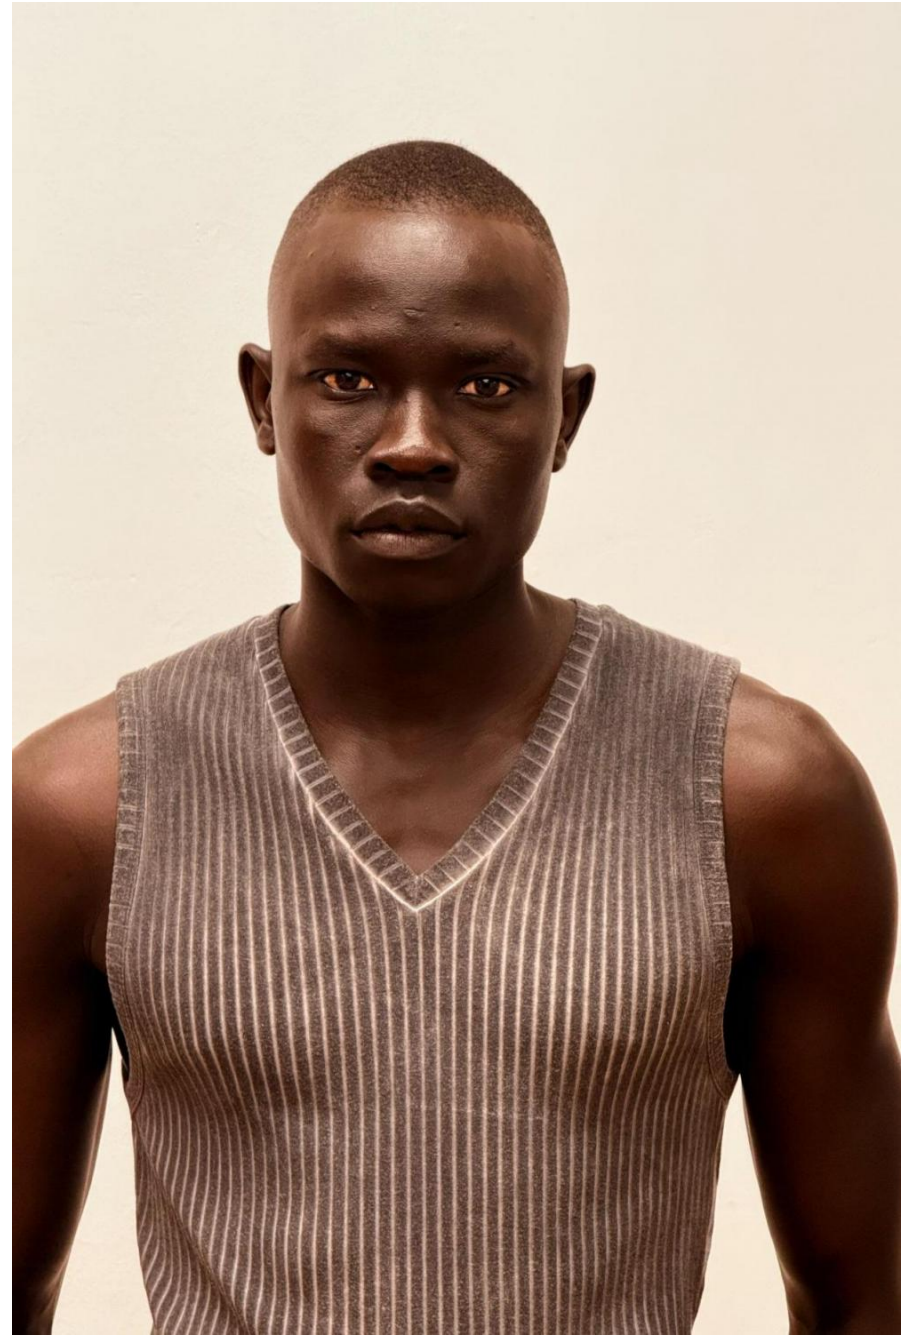

body
— LONDON —

0203 376 8696 | contact@bodylondon.com
Lyric House, Hammersmith Road, London, W14 0QL