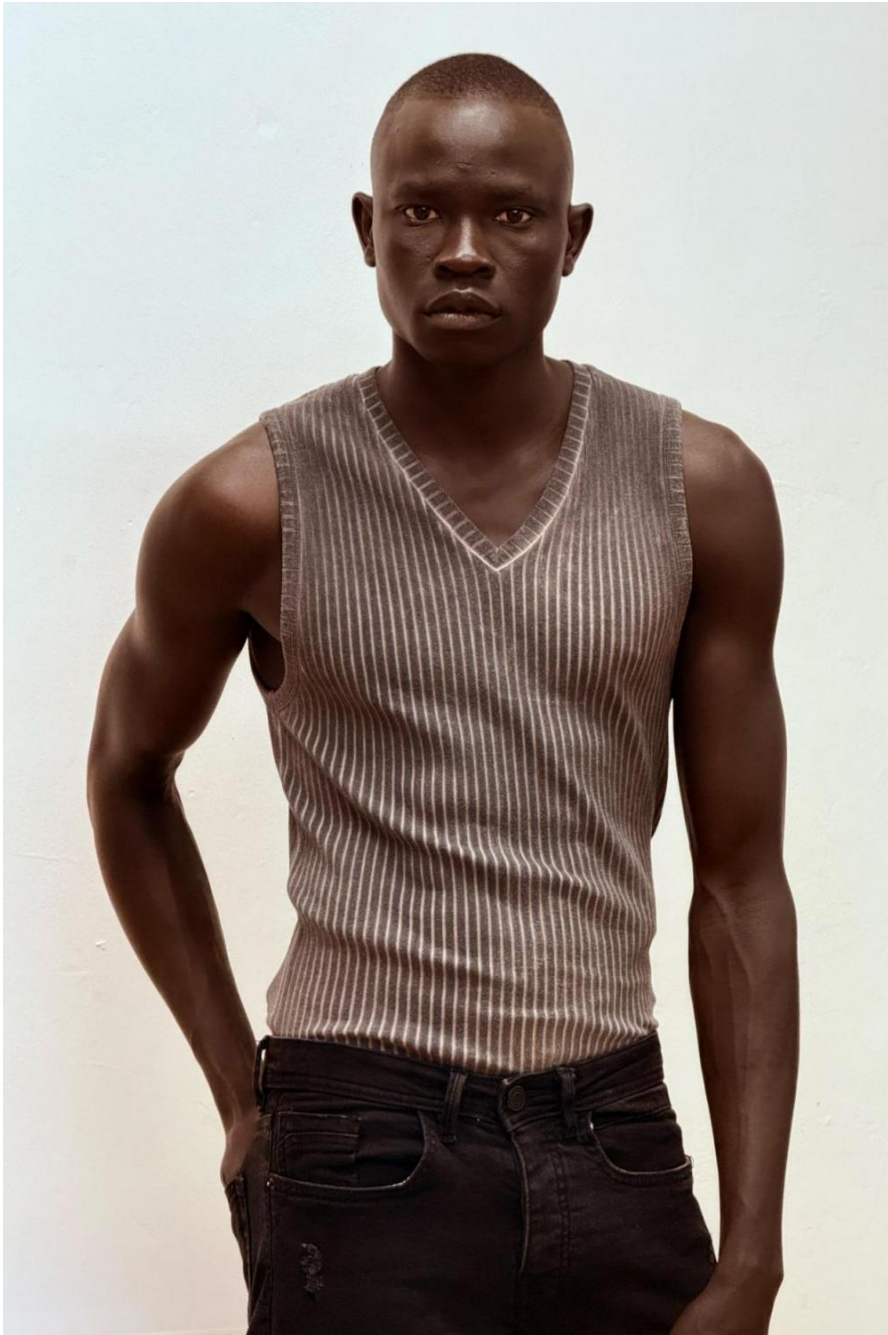

body
— LONDON —

0203 376 8696 | contact@bodylondon.com
Lyric House, Hammersmith Road, London, W14 0QL