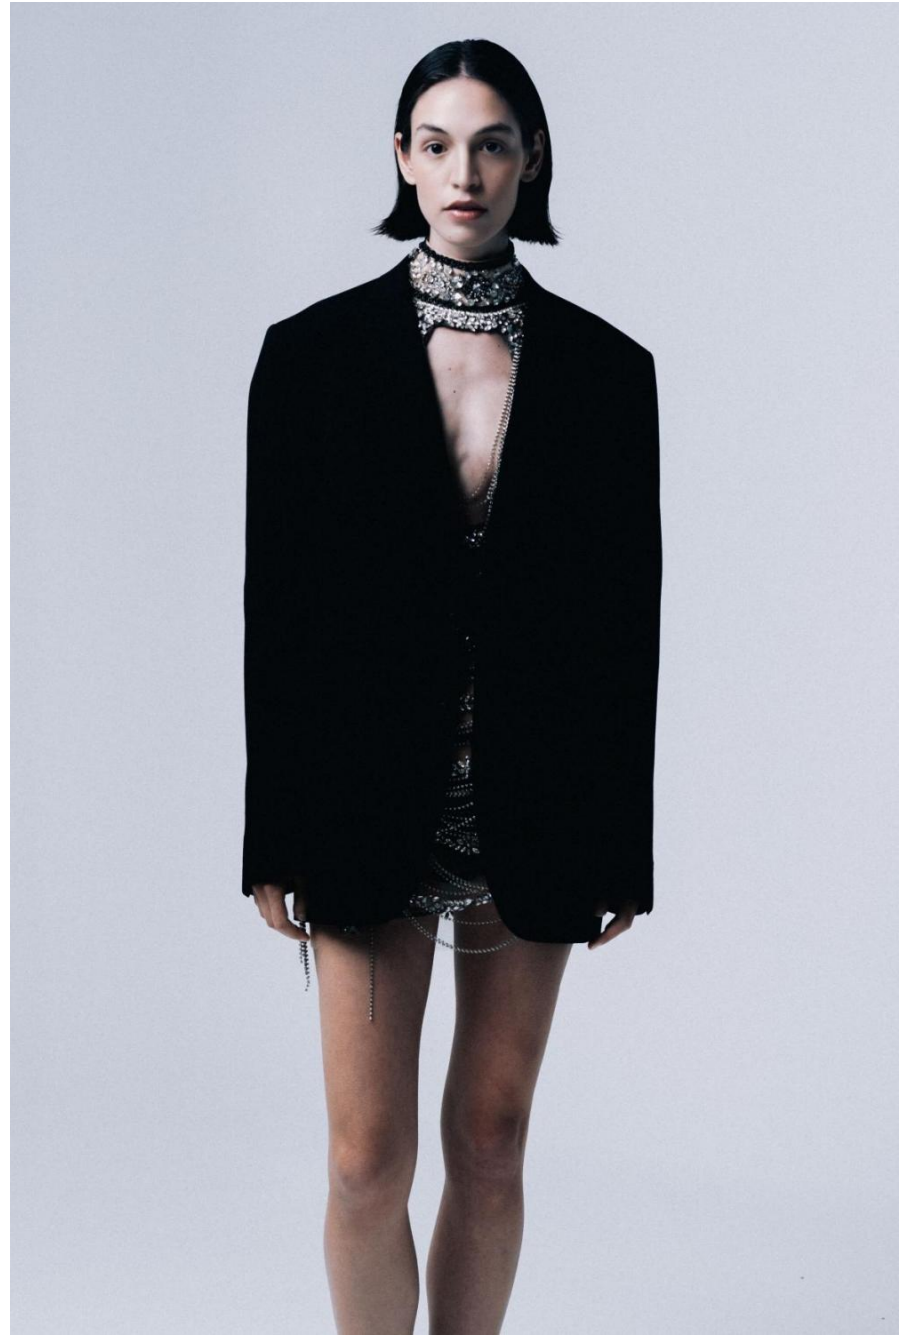

body
— LONDON —

0203 376 8696 | contact@bodylondon.com
Lyric House, Hammersmith Road, London, W14 0QL