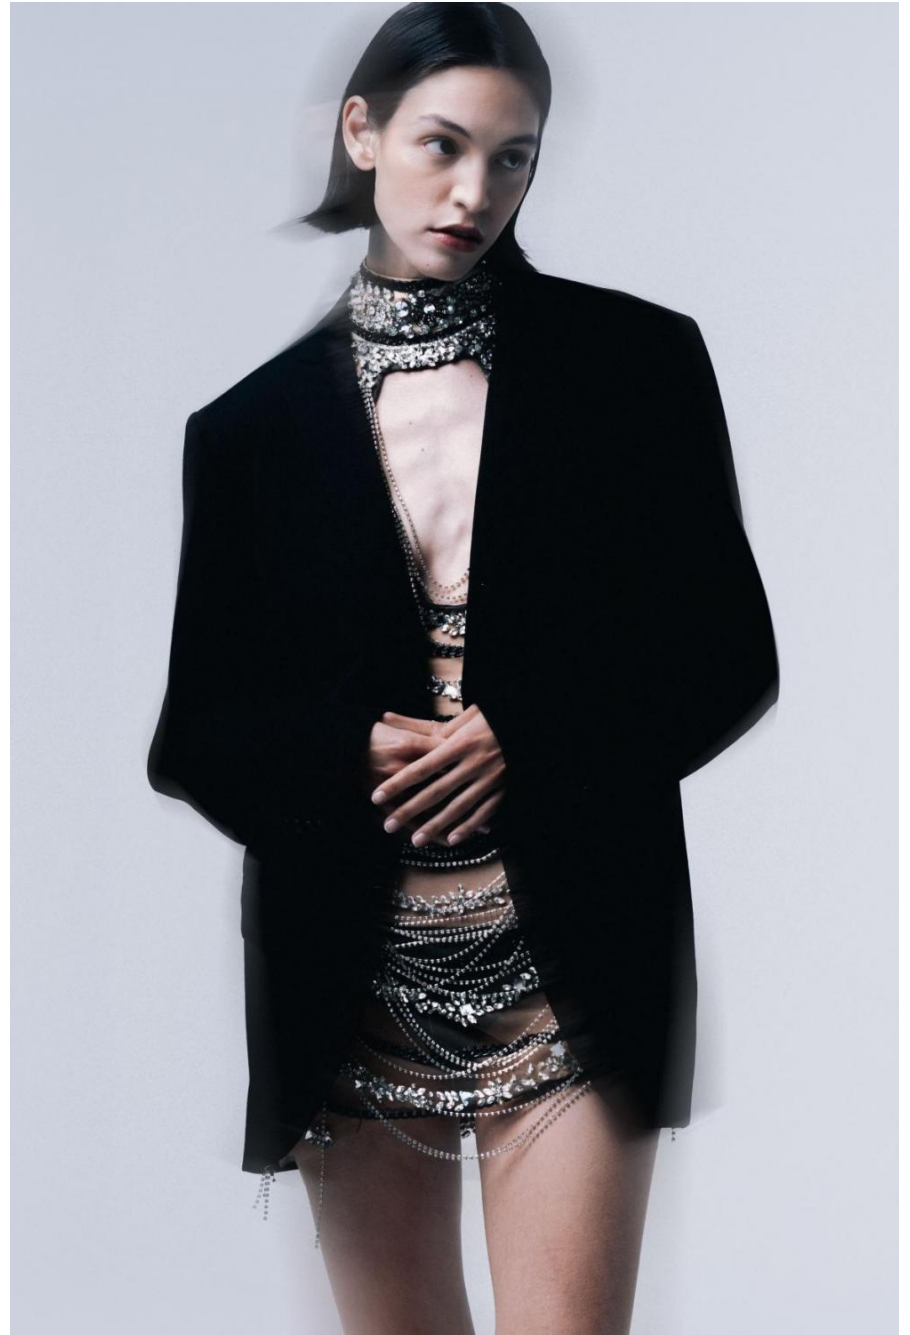

body
— LONDON —

0203 376 8696 | contact@bodylondon.com
Lyric House, Hammersmith Road, London, W14 0QL