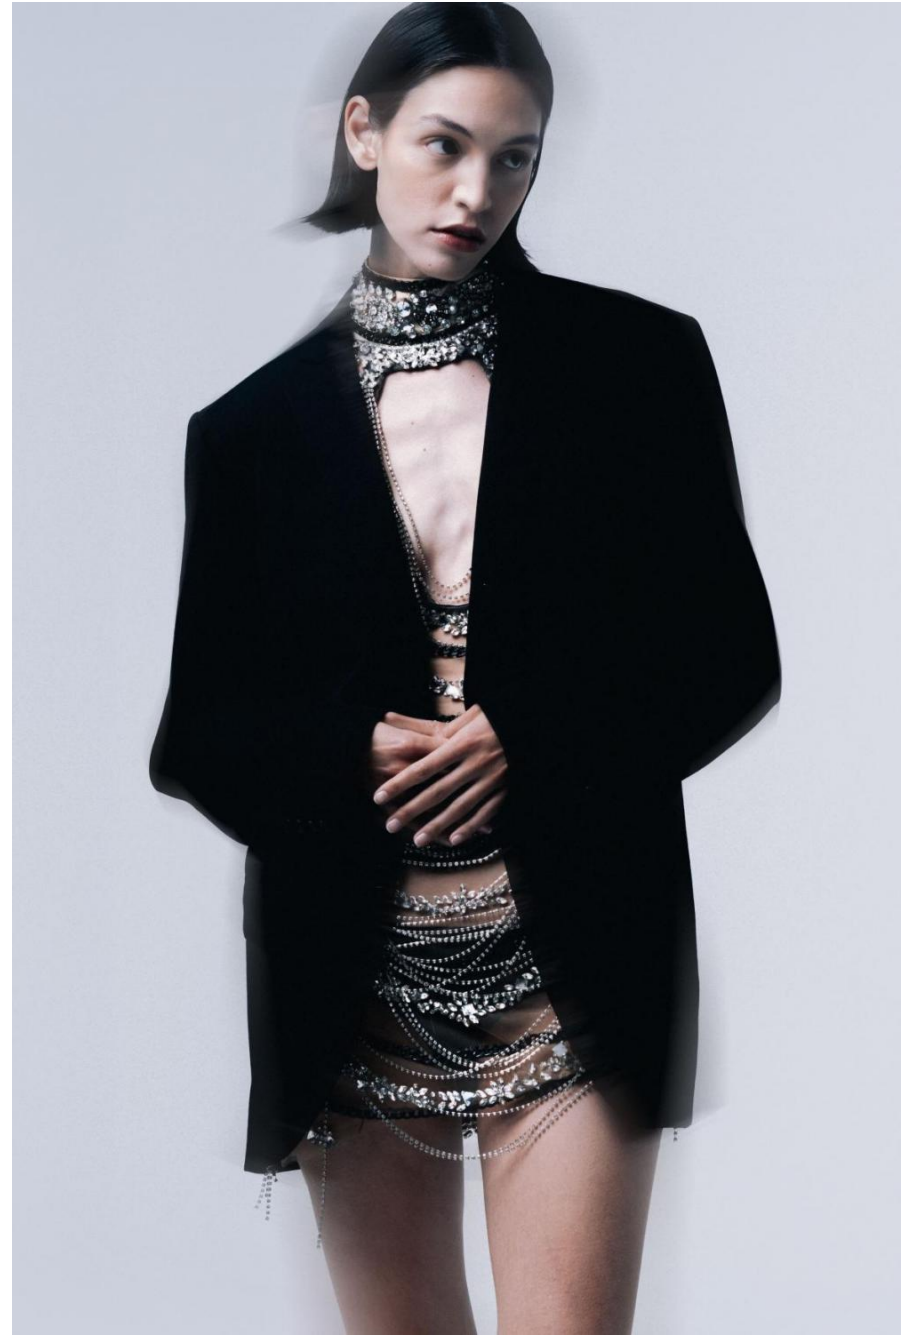

body
— LONDON —

0203 376 8696 | contact@bodylondon.com
Lyric House, Hammersmith Road, London, W14 0QL