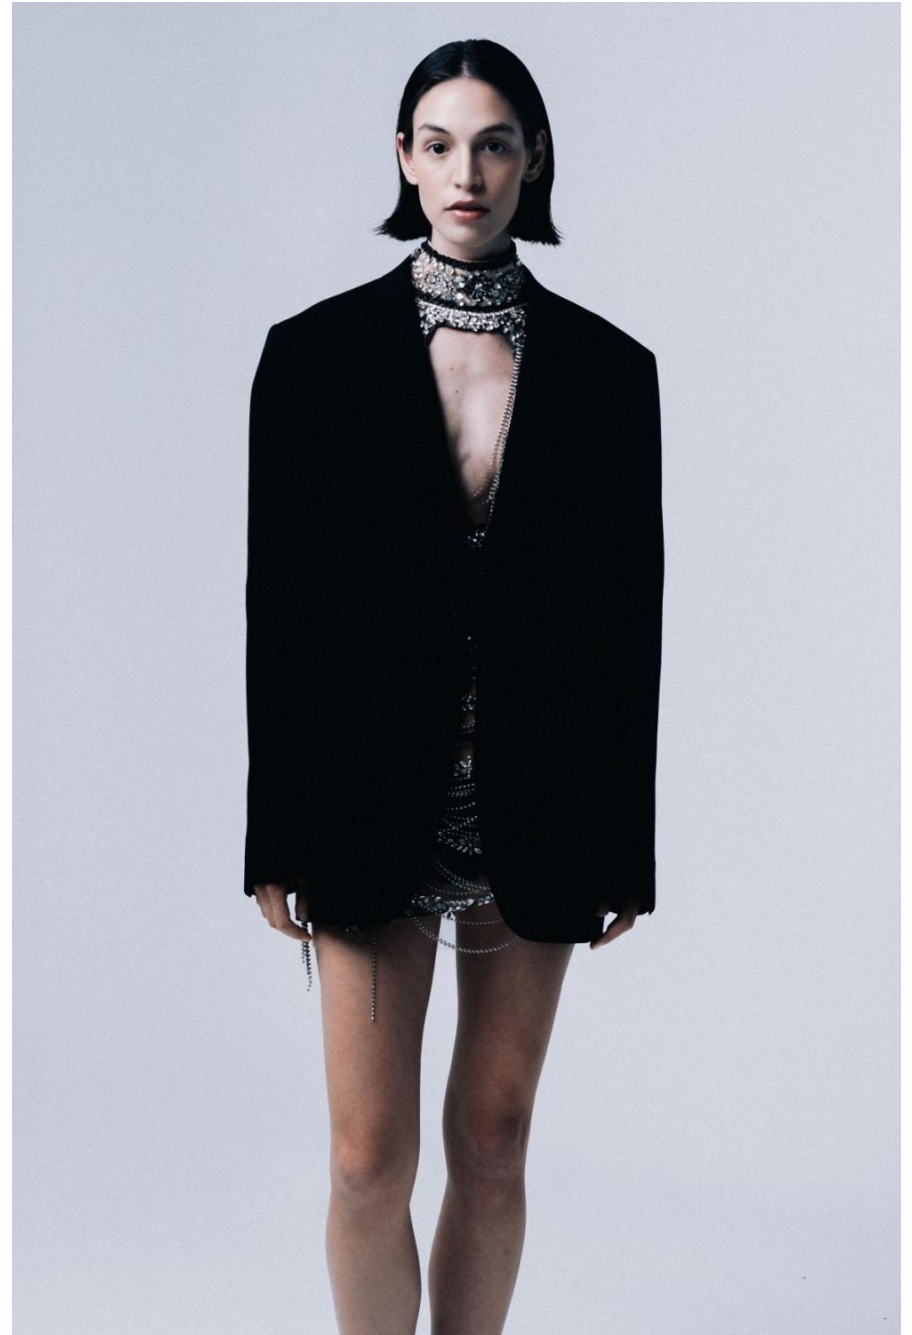

body
— LONDON —

0203 376 8696 | contact@bodylondon.com
Lyric House, Hammersmith Road, London, W14 0QL