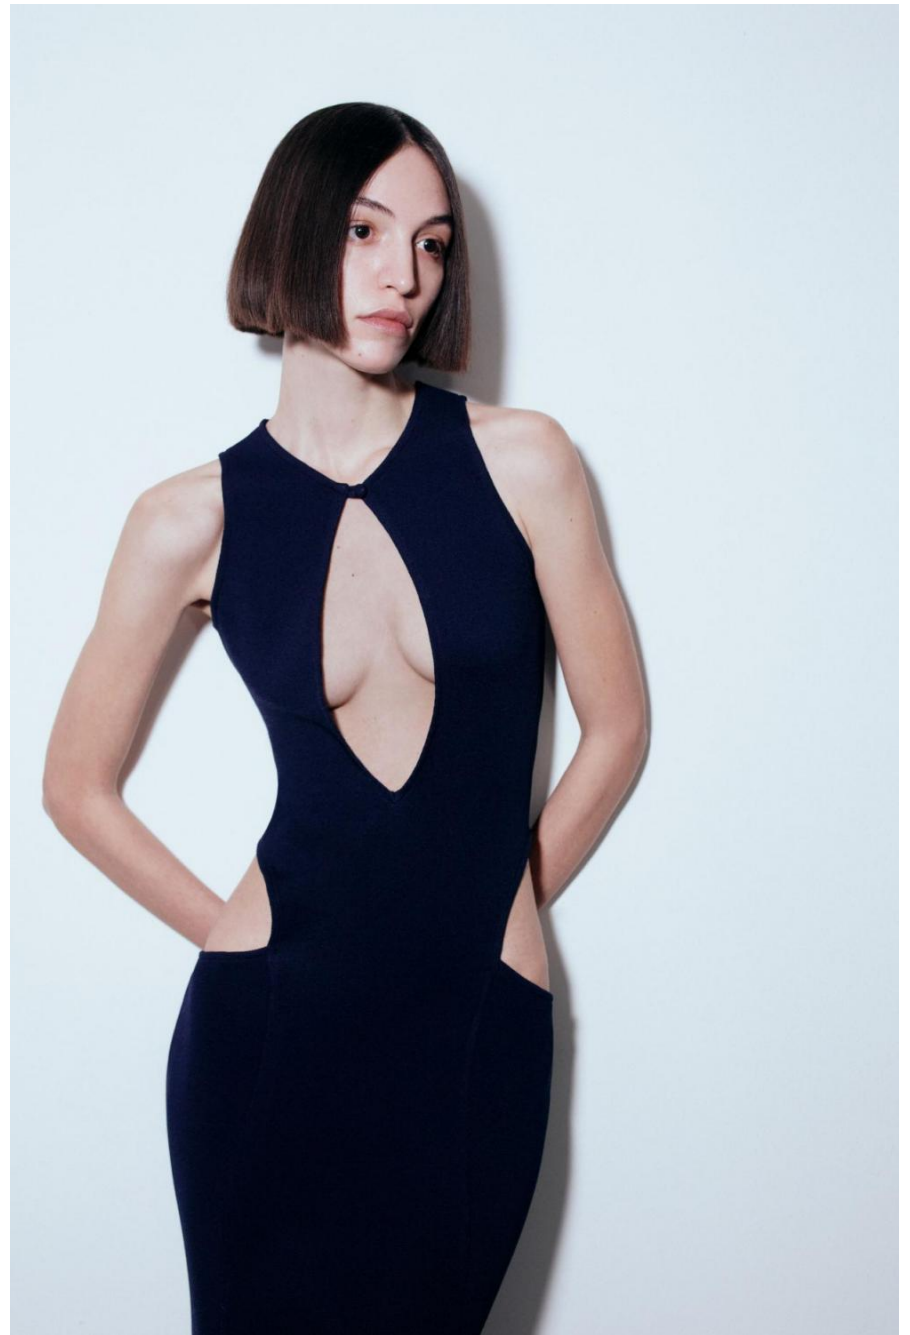

Deniz Sari

height 180 cm / 5ft 11"
chest 83 cm / 32.5"
waist 59 cm / 23"
hip 90 cm / 35.5"
dress 6 / 34
shoe 7 / 40
eyes Brown
hair Brown

body
— LONDON —

0203 376 8696 | contact@bodylondon.com
Lyric House, Hammersmith Road, London, W14 0QL