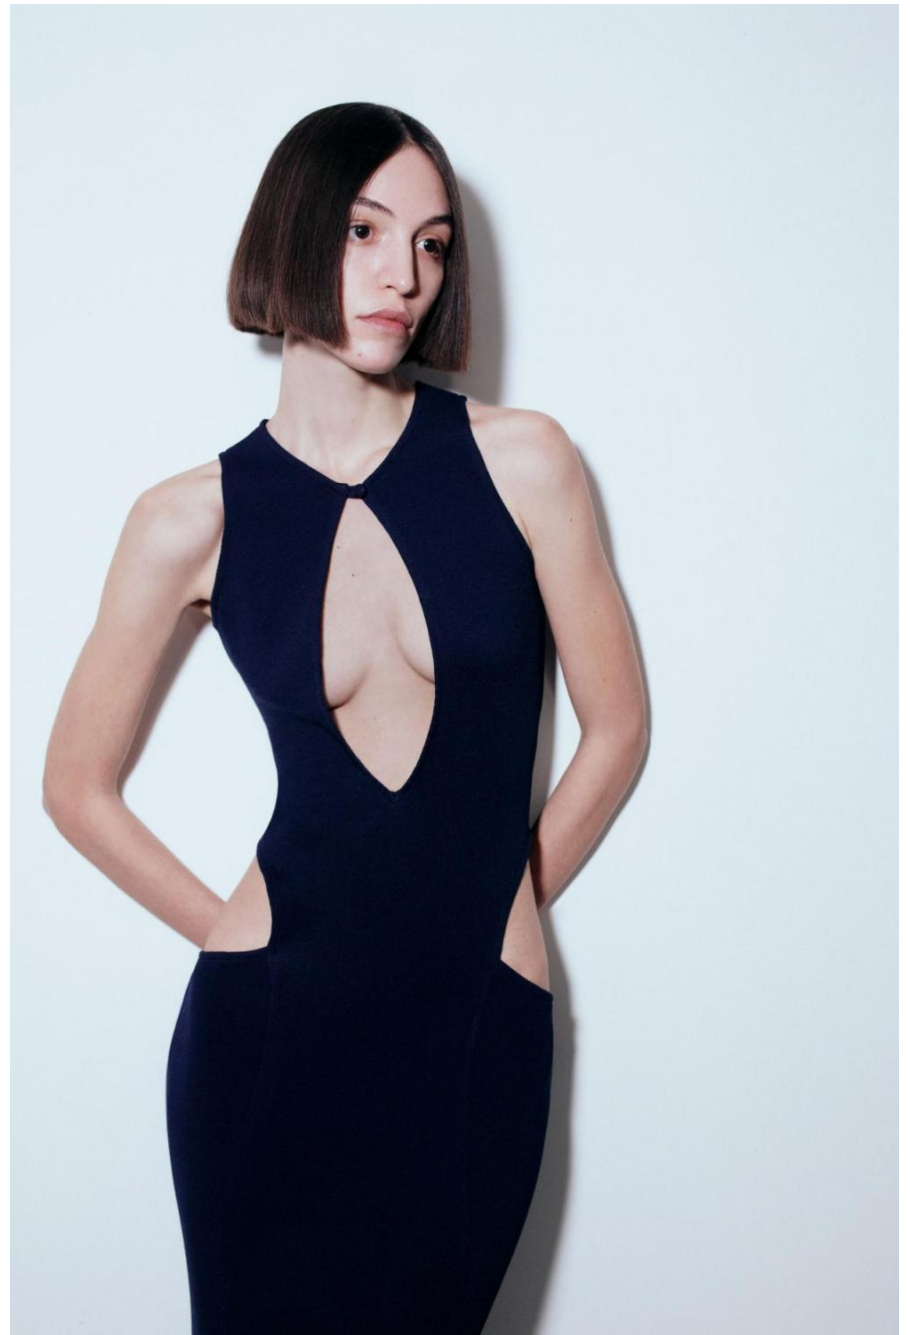

# Deniz Sari

height 180 cm / 5ft 11"  
chest 83 cm / 32.5"  
waist 59 cm / 23"  
hip 90 cm / 35.5"  
dress 6 / 34  
shoe 7 / 40  
eyes Brown  
hair Brown

body  
— LONDON —

0203 376 8696 | [contact@bodylondon.com](mailto:contact@bodylondon.com)  
Lyric House, Hammersmith Road, London, W14 0QL