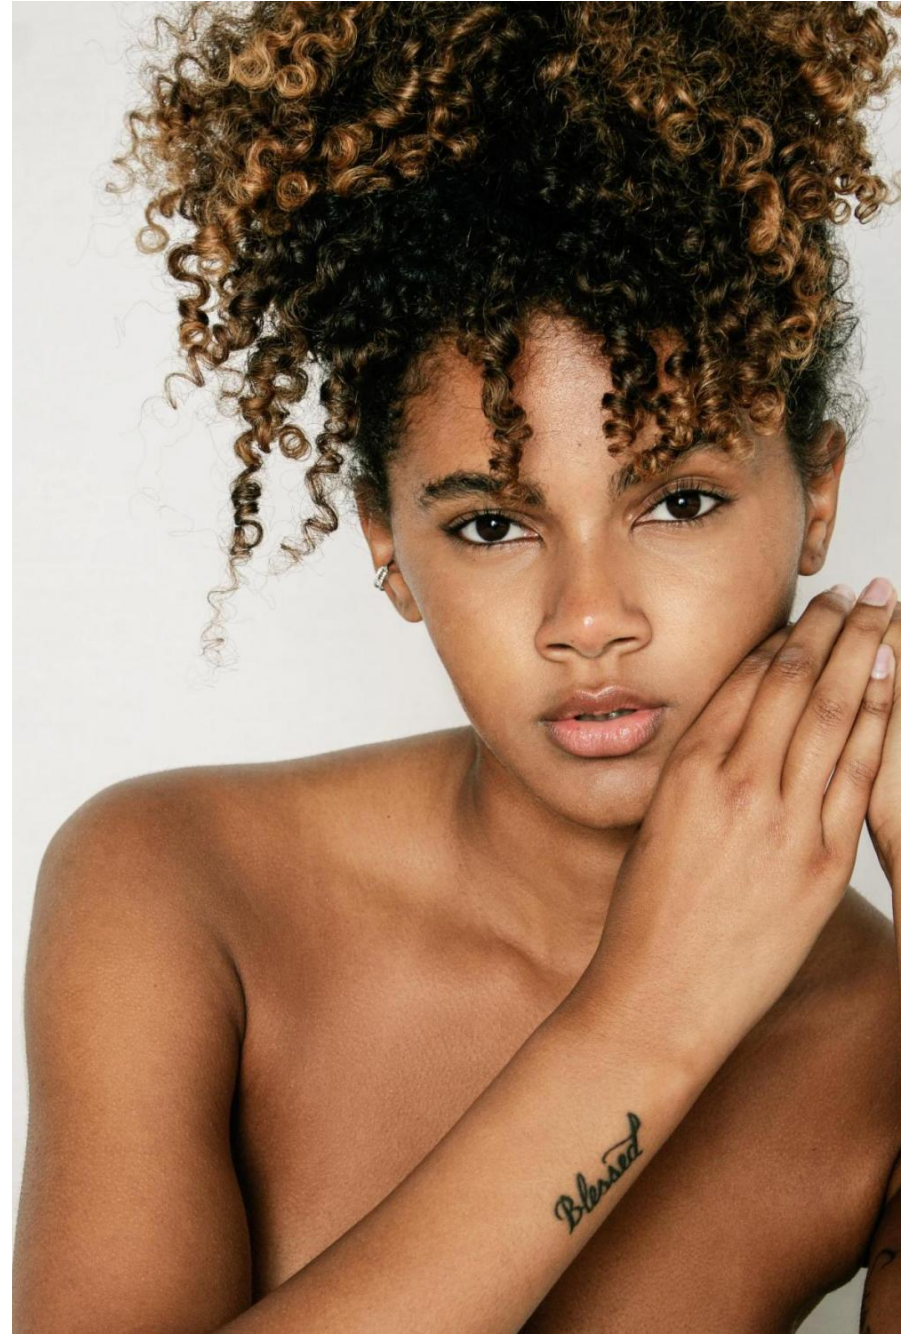

body
— LONDON —

0203 376 8696 | contact@bodylondon.com
Lyric House, Hammersmith Road, London, W14 0QL