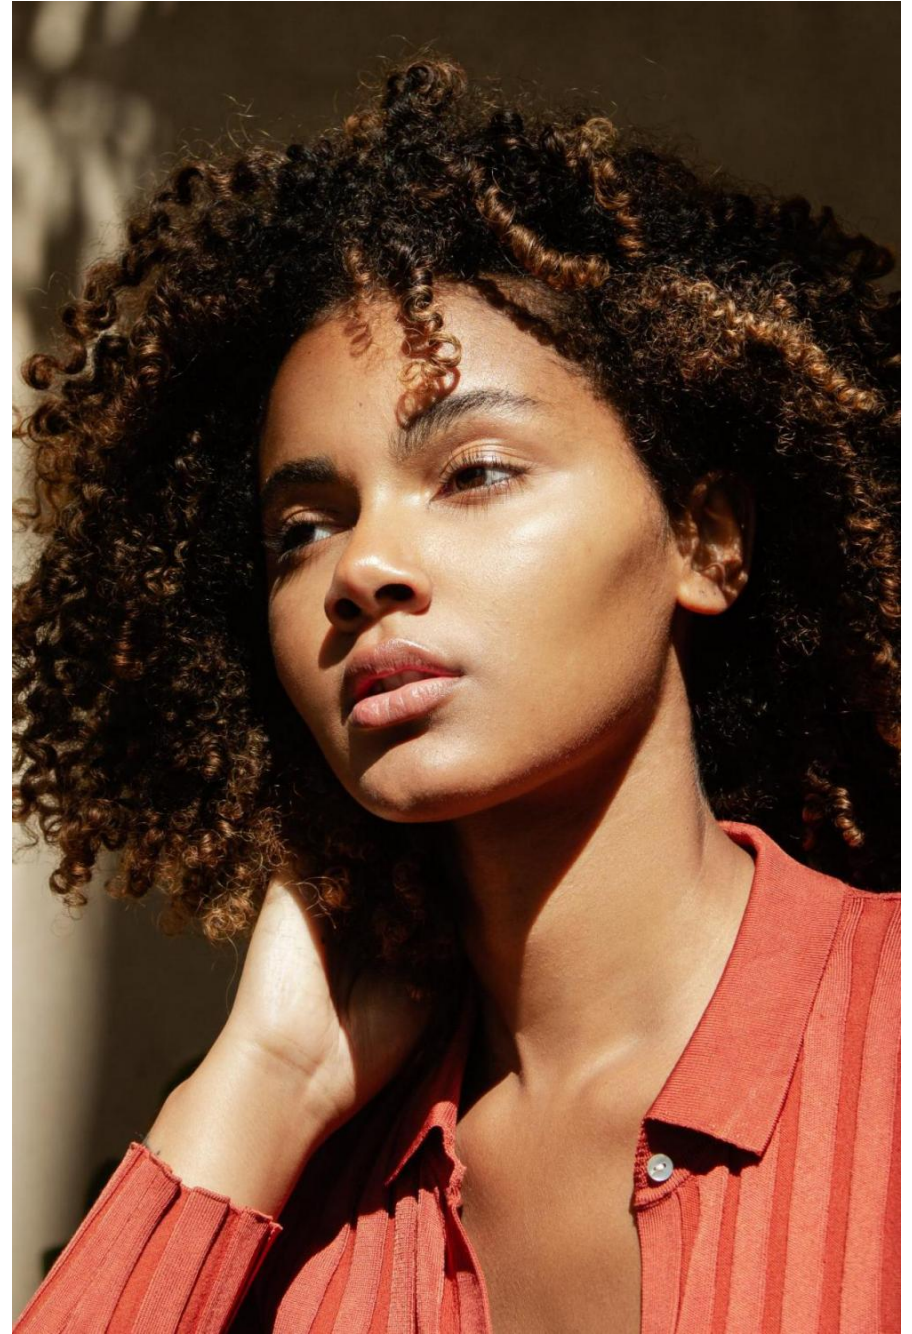

body
— LONDON —

0203 376 8696 | contact@bodylondon.com
Lyric House, Hammersmith Road, London, W14 0QL