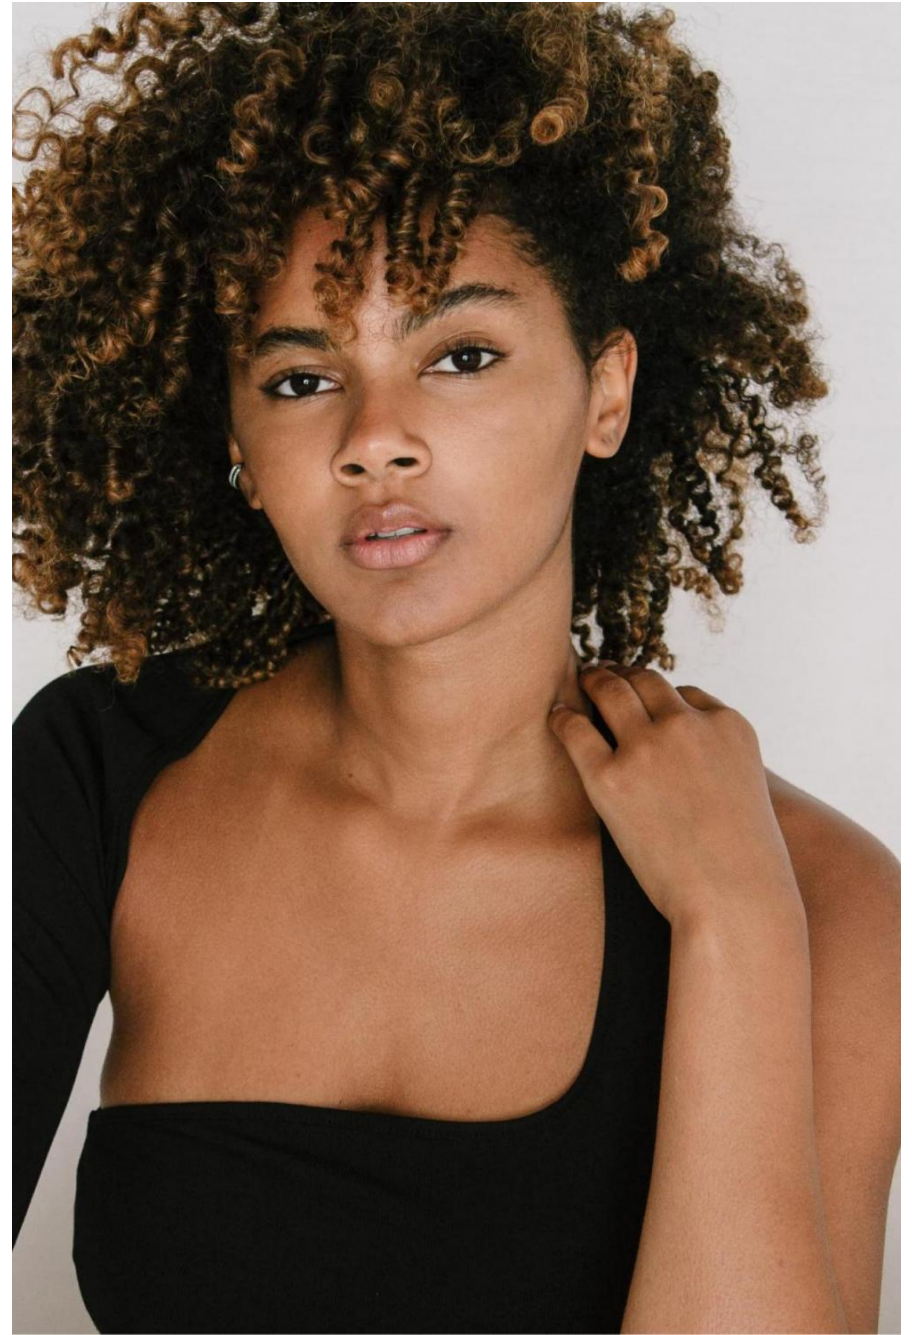

body
— LONDON —

0203 376 8696 | contact@bodylondon.com
Lyric House, Hammersmith Road, London, W14 0QL