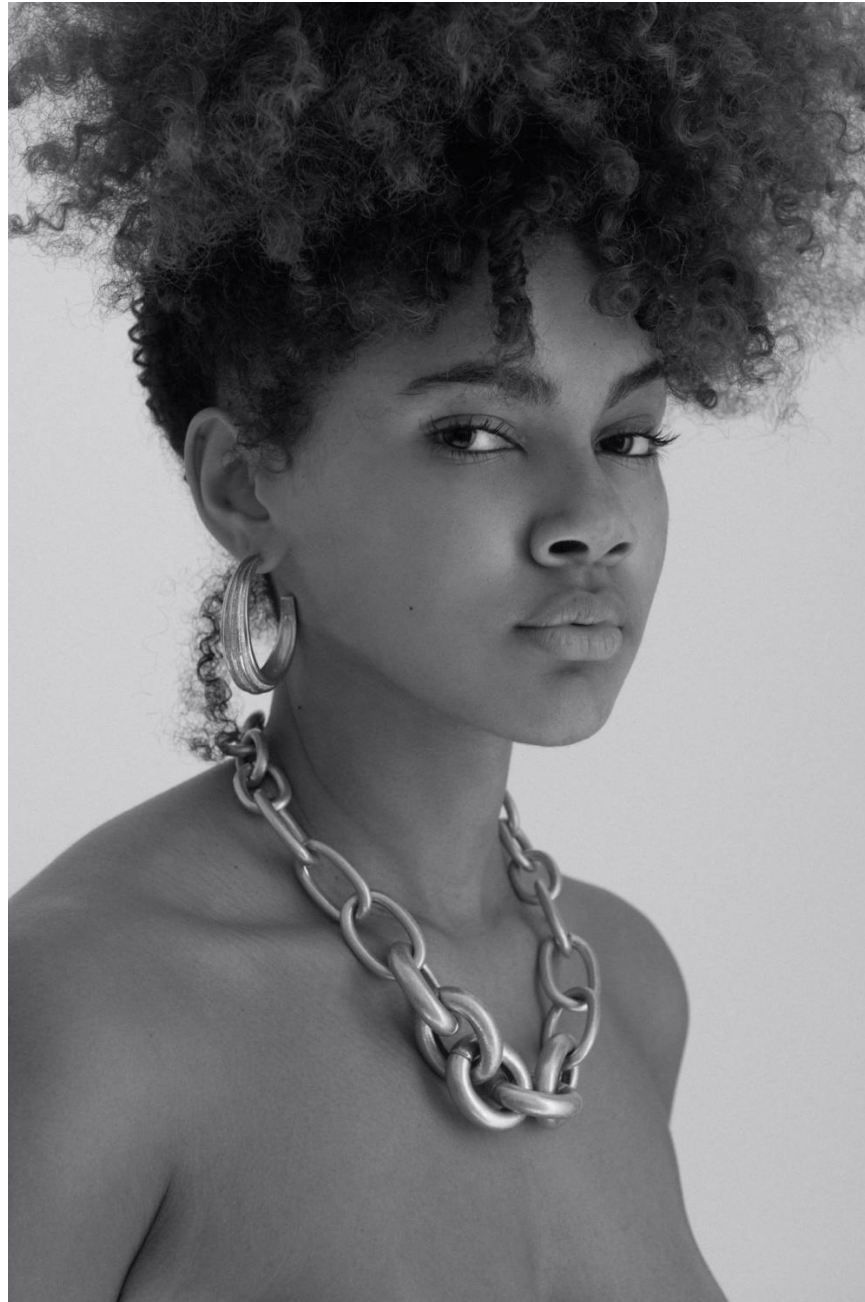

body
— LONDON —

0203 376 8696 | contact@bodylondon.com
Lyric House, Hammersmith Road, London, W14 0QL