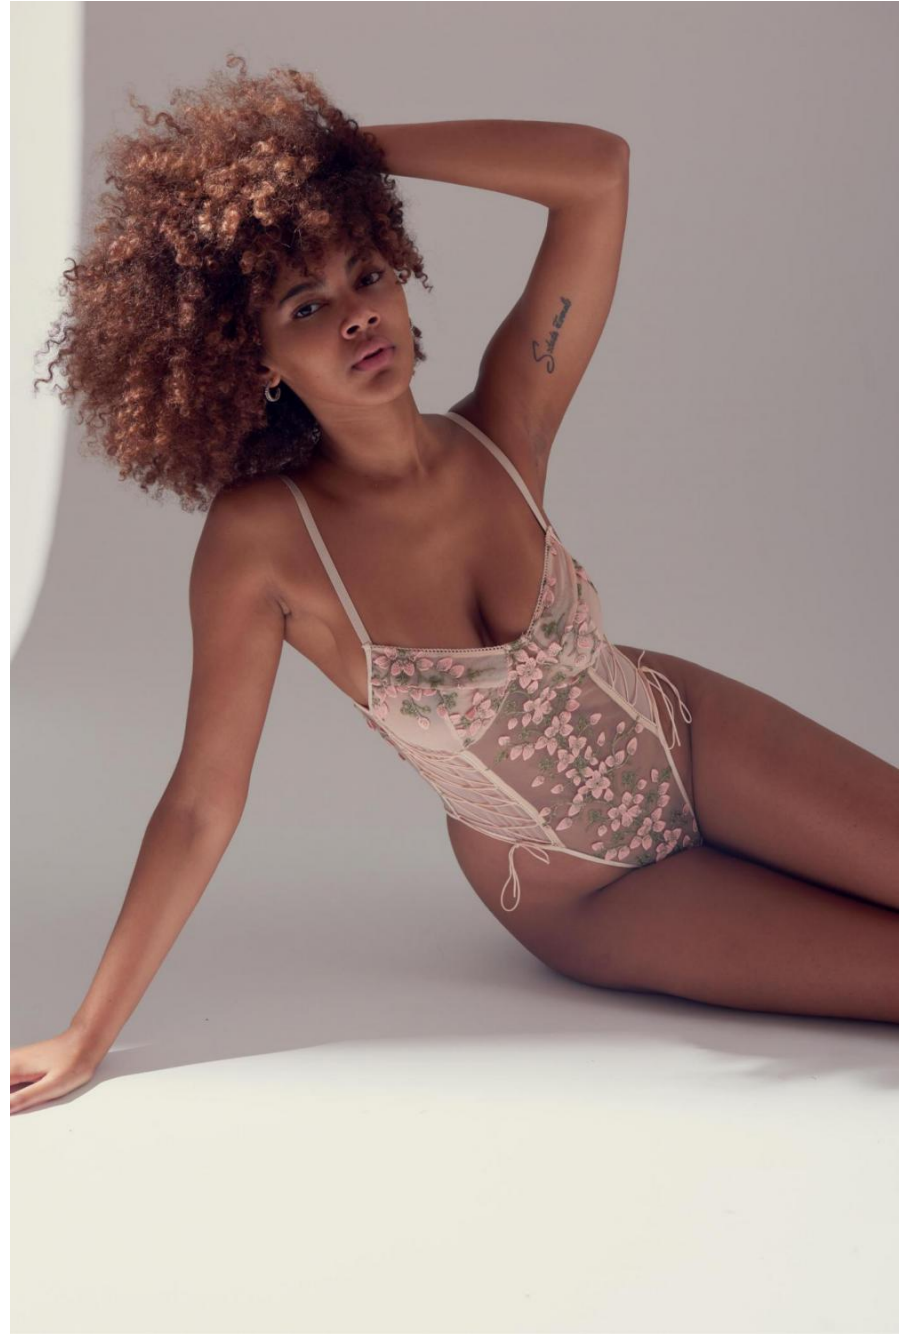

body
— LONDON —

0203 376 8696 | contact@bodylondon.com
Lyric House, Hammersmith Road, London, W14 0QL