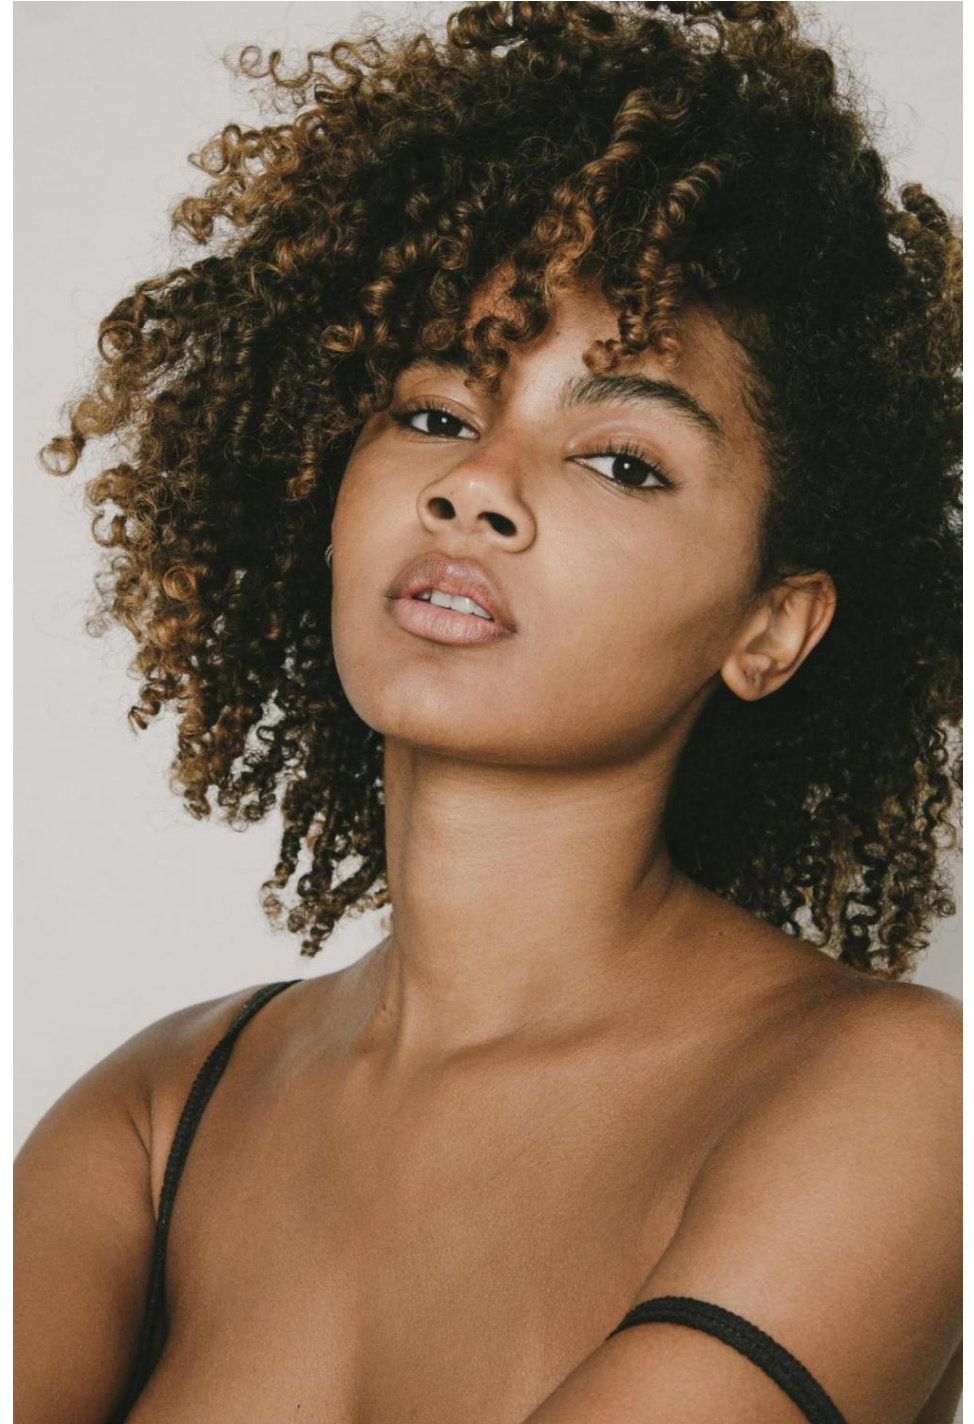

Kelly Furtado

height 180 cm / 5ft 11"
chest 88 cm / 34.5"
waist 70 cm / 27.5"
hip 105 cm / 41.5"
dress 12 / 40
shoe 8 / 41
eyes Brown
hair Black

body
— LONDON —

0203 376 8696 | contact@bodylondon.com
Lyric House, Hammersmith Road, London, W14 0QL