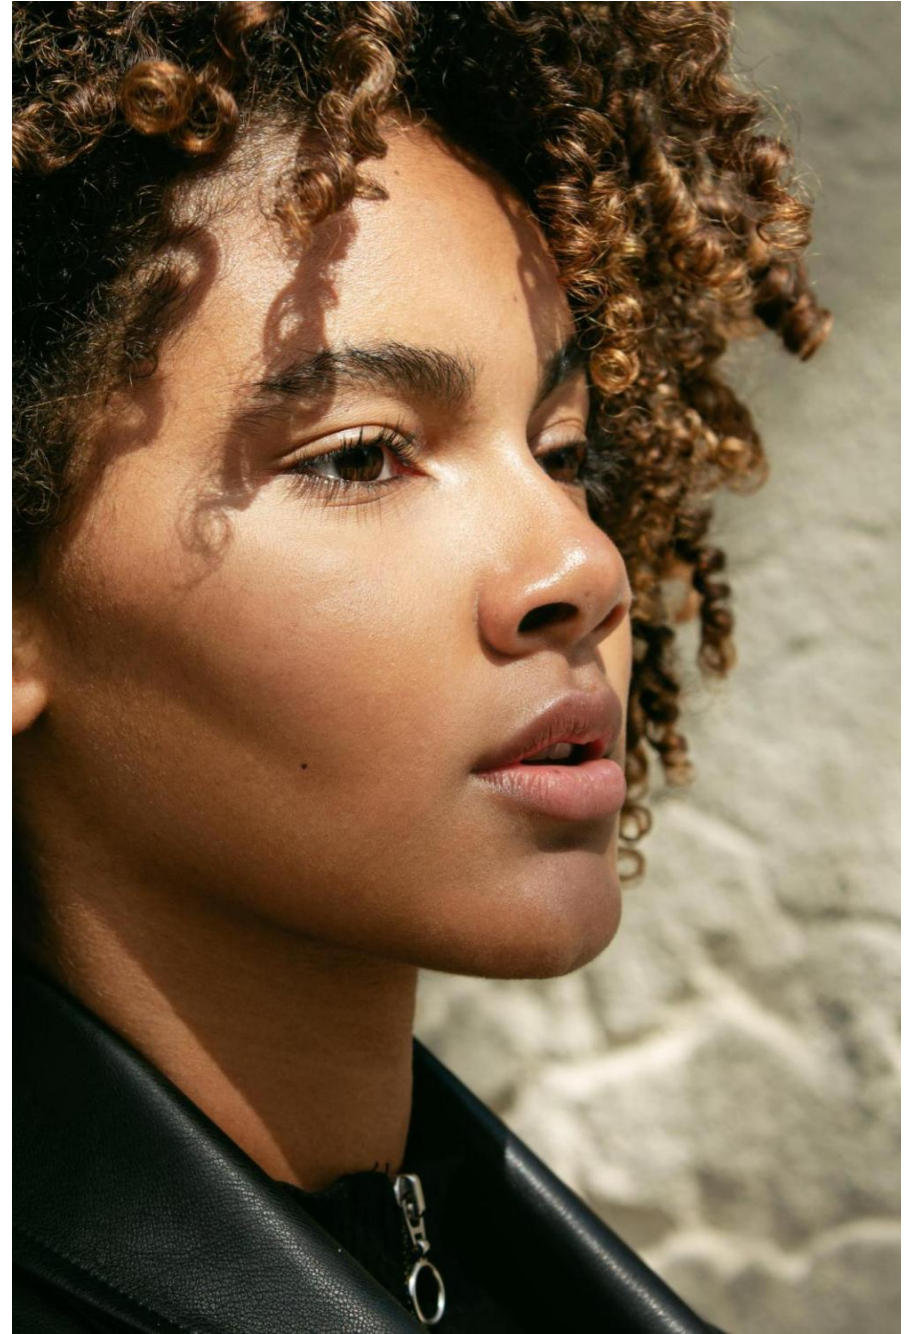

body
— LONDON —

0203 376 8696 | contact@bodylondon.com
Lyric House, Hammersmith Road, London, W14 0QL