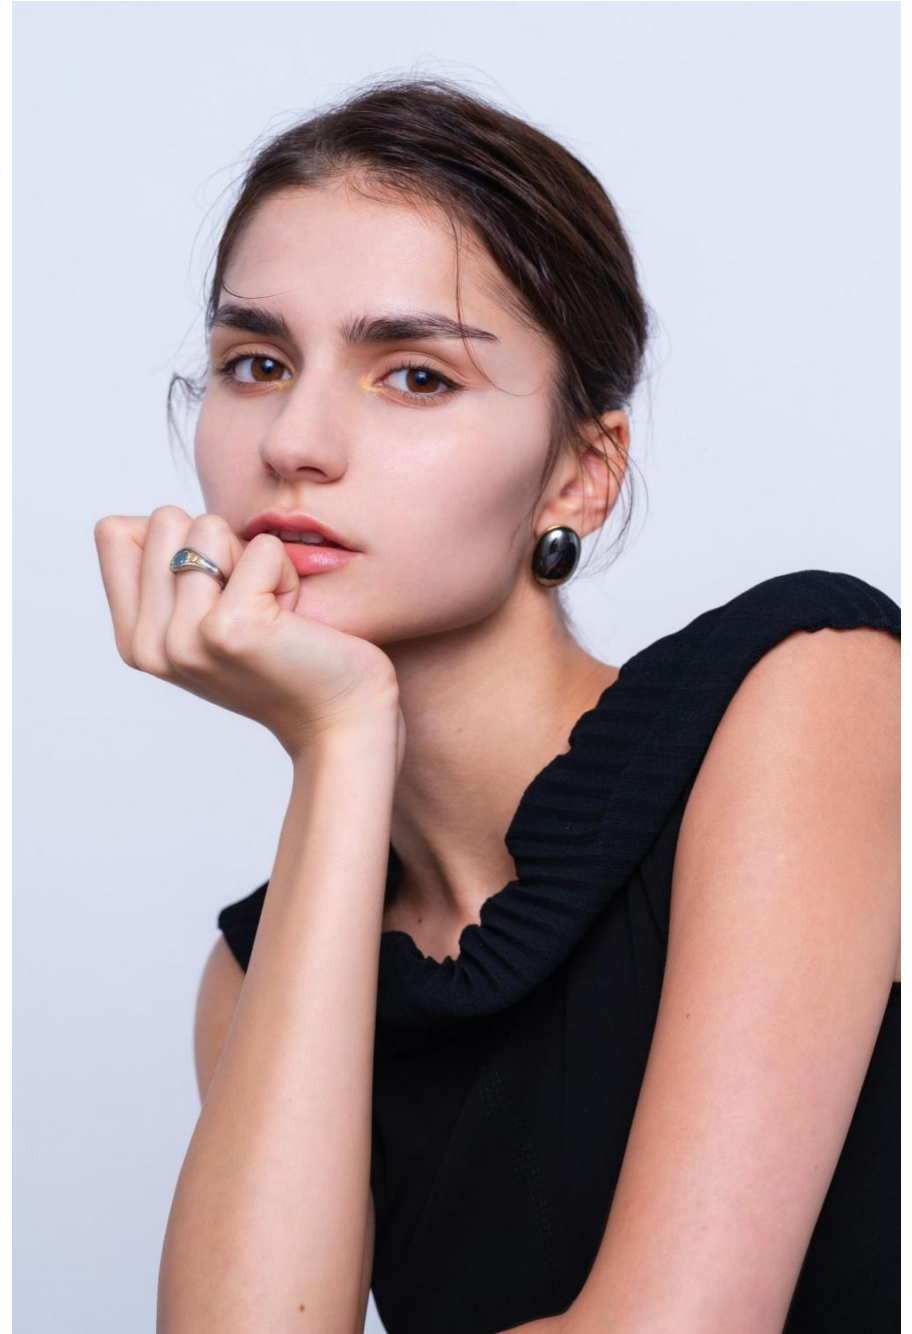

body
— LONDON —

0203 376 8696 | contact@bodylondon.com
Lyric House, Hammersmith Road, London, W14 0QL