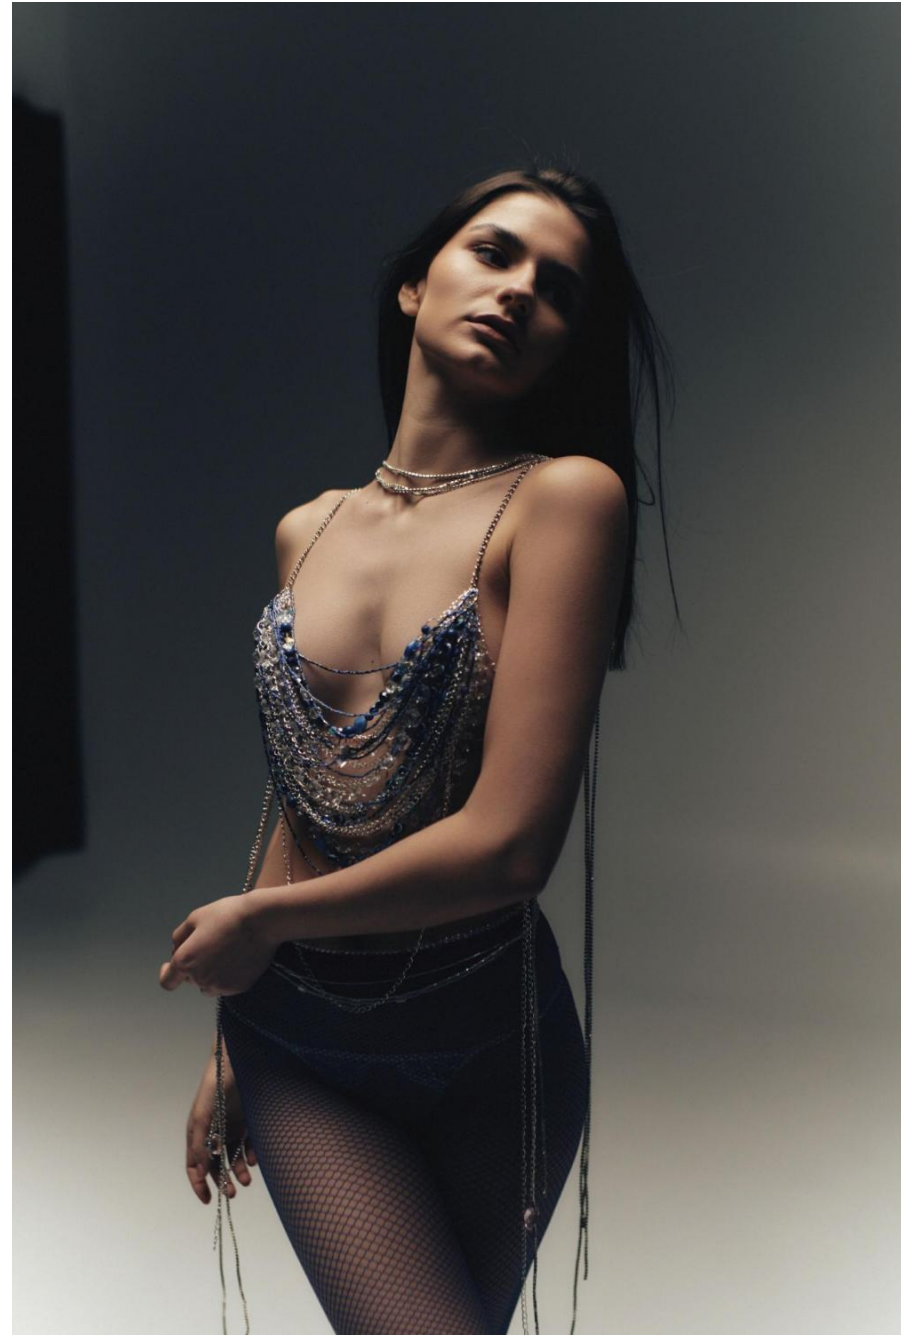

body
— LONDON —

0203 376 8696 | contact@bodylondon.com
Lyric House, Hammersmith Road, London, W14 0QL