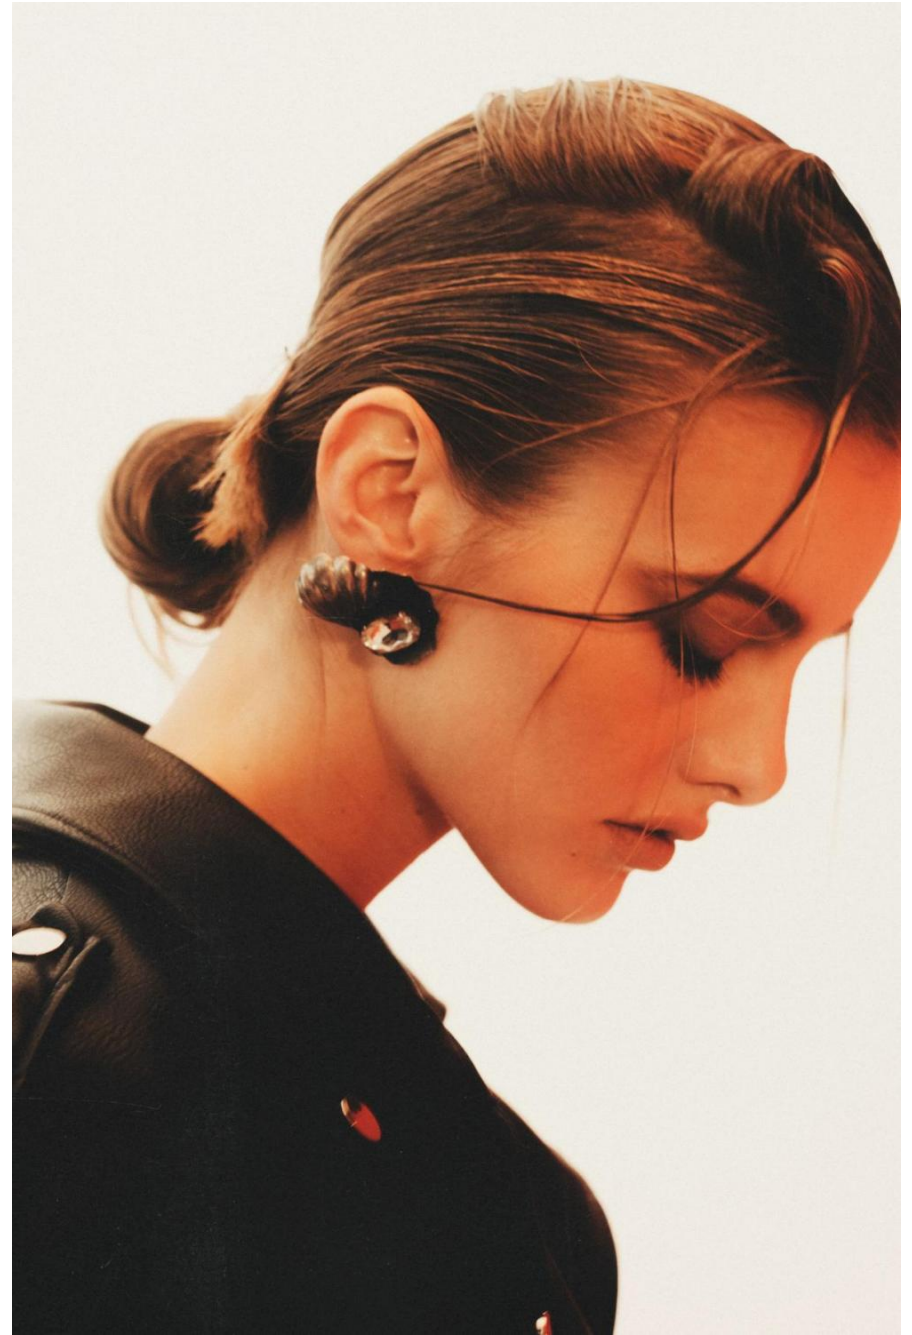

body
— LONDON —

0203 376 8696 | contact@bodylondon.com
Lyric House, Hammersmith Road, London, W14 0QL