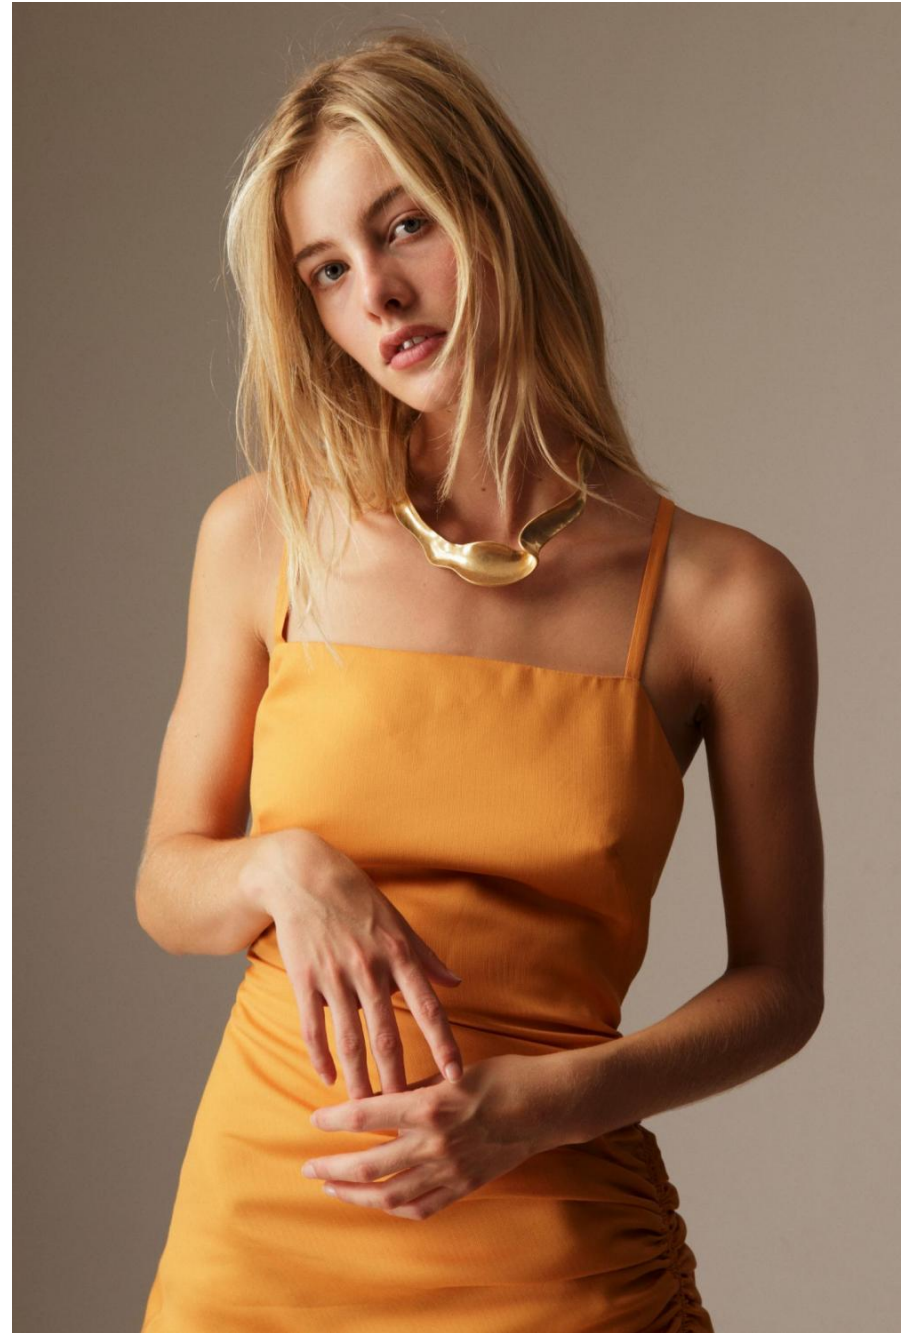

body
— LONDON —

0203 376 8696 | contact@bodylondon.com
Lyric House, Hammersmith Road, London, W14 0QL