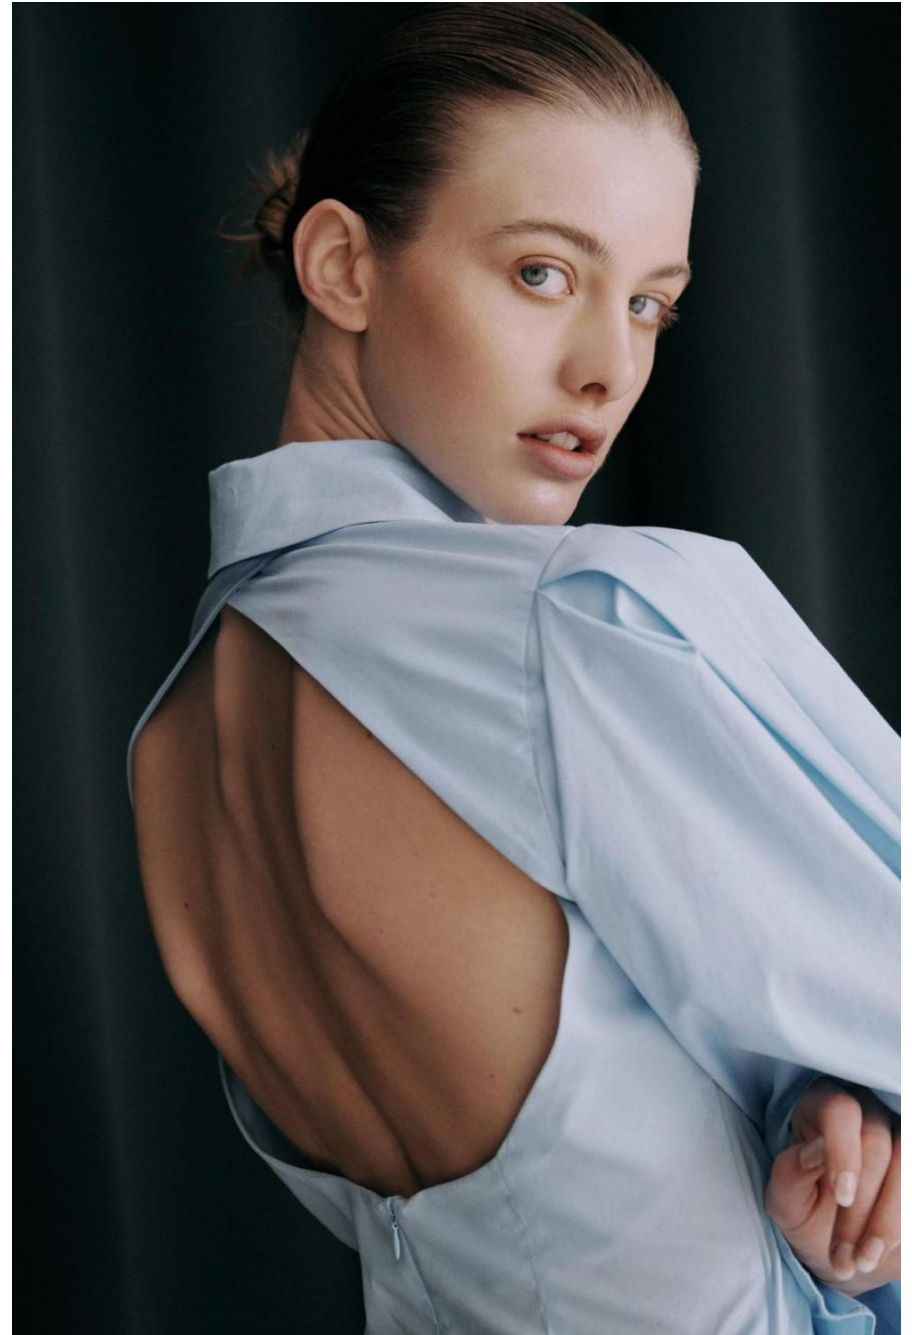

Lydia Kramberger

height 175 cm / 5ft 9"
chest 83 cm / 32.5"
waist 61 cm / 24"
hip 93 cm / 36.5"
dress 8 / 36
shoe 7.5 / 40
eyes Blue
hair Blonde

body
— LONDON —

0203 376 8696 | contact@bodylondon.com
Lyric House, Hammersmith Road, London, W14 0QL