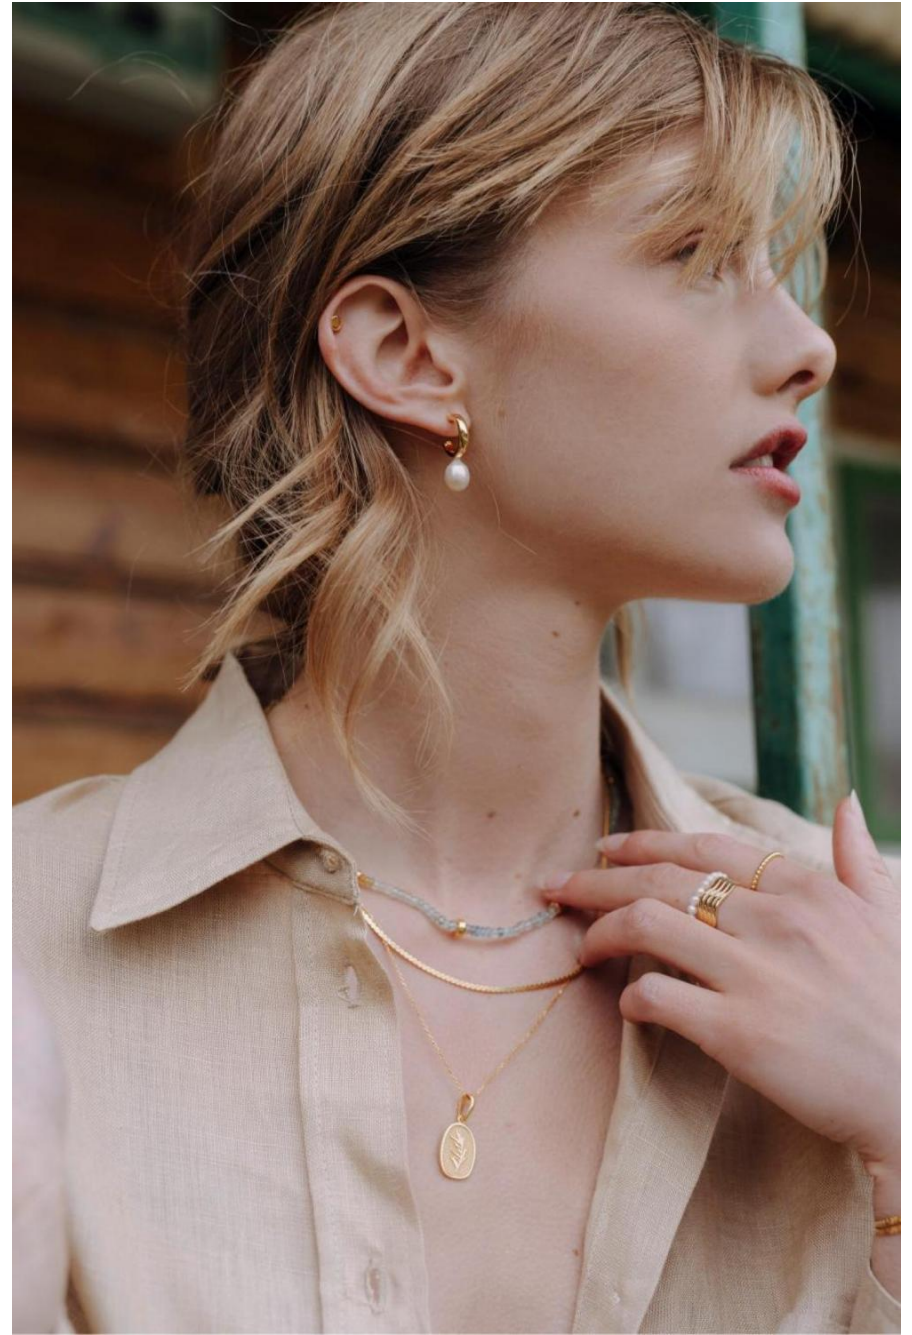

body
— LONDON —

0203 376 8696 | contact@bodylondon.com
Lyric House, Hammersmith Road, London, W14 0QL