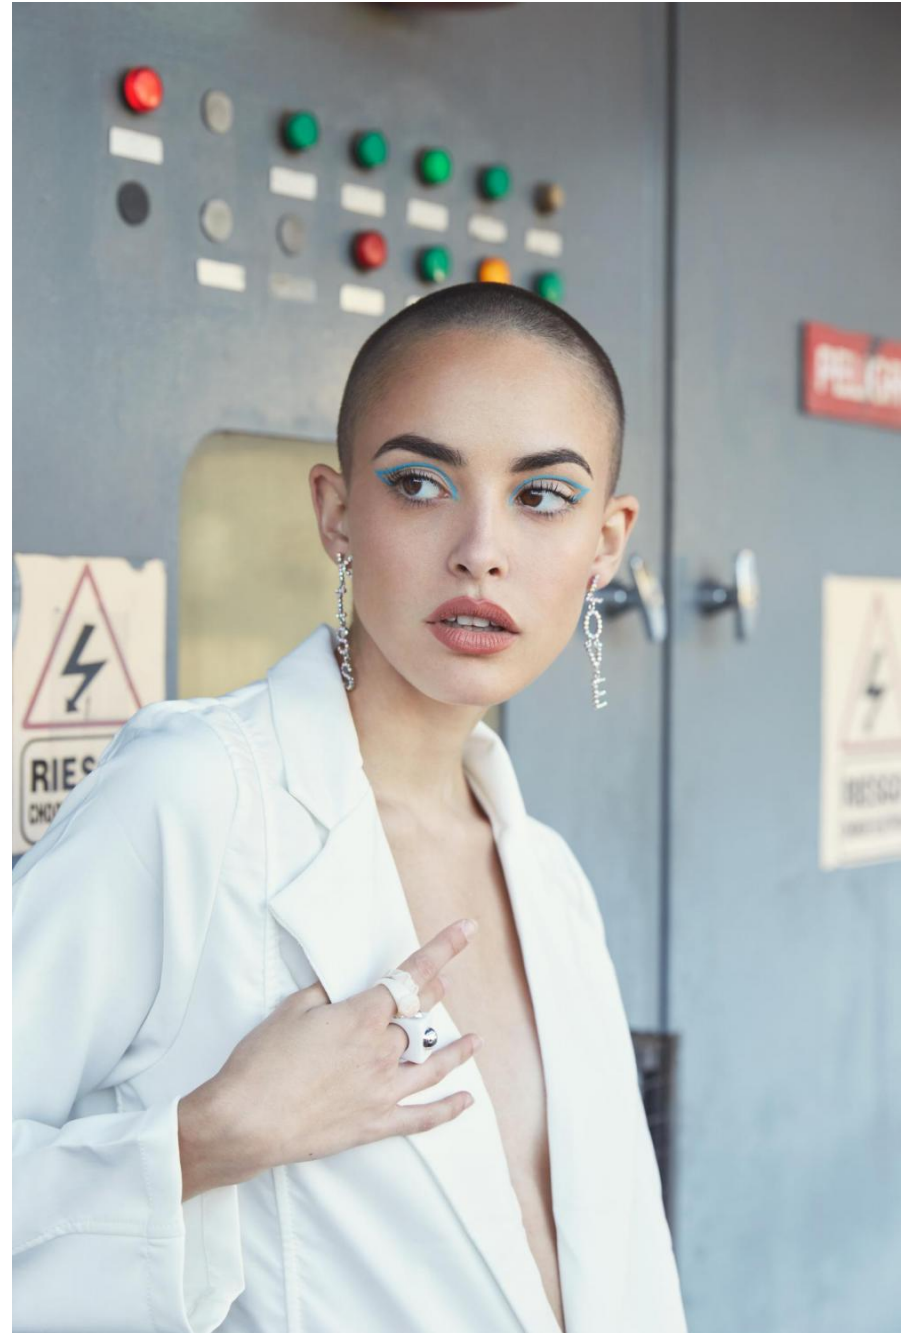

body
— LONDON —

0203 376 8696 | contact@bodylondon.com
Lyric House, Hammersmith Road, London, W14 0QL