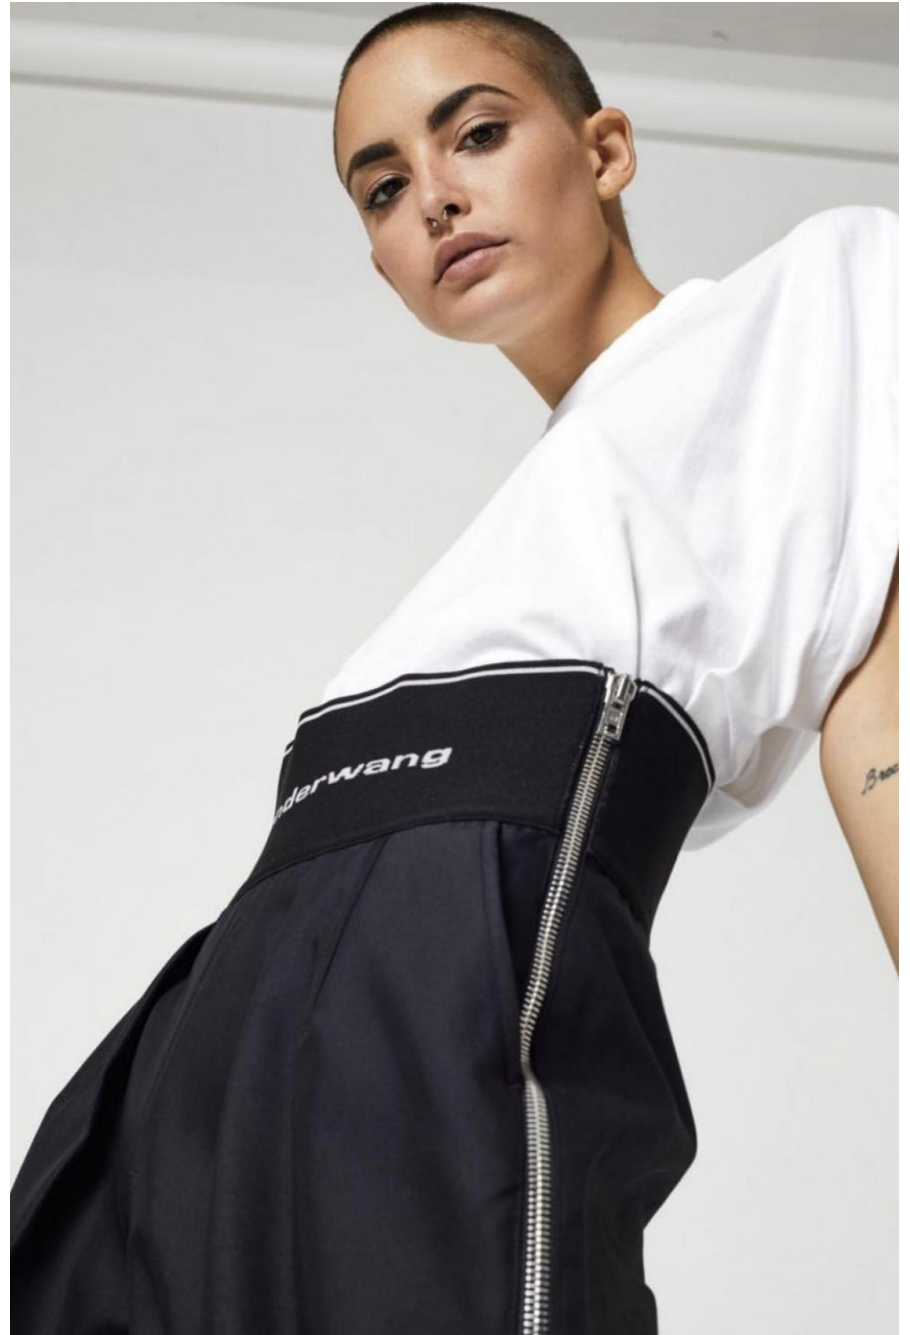

body
— LONDON —

0203 376 8696 | contact@bodylondon.com
Lyric House, Hammersmith Road, London, W14 0QL