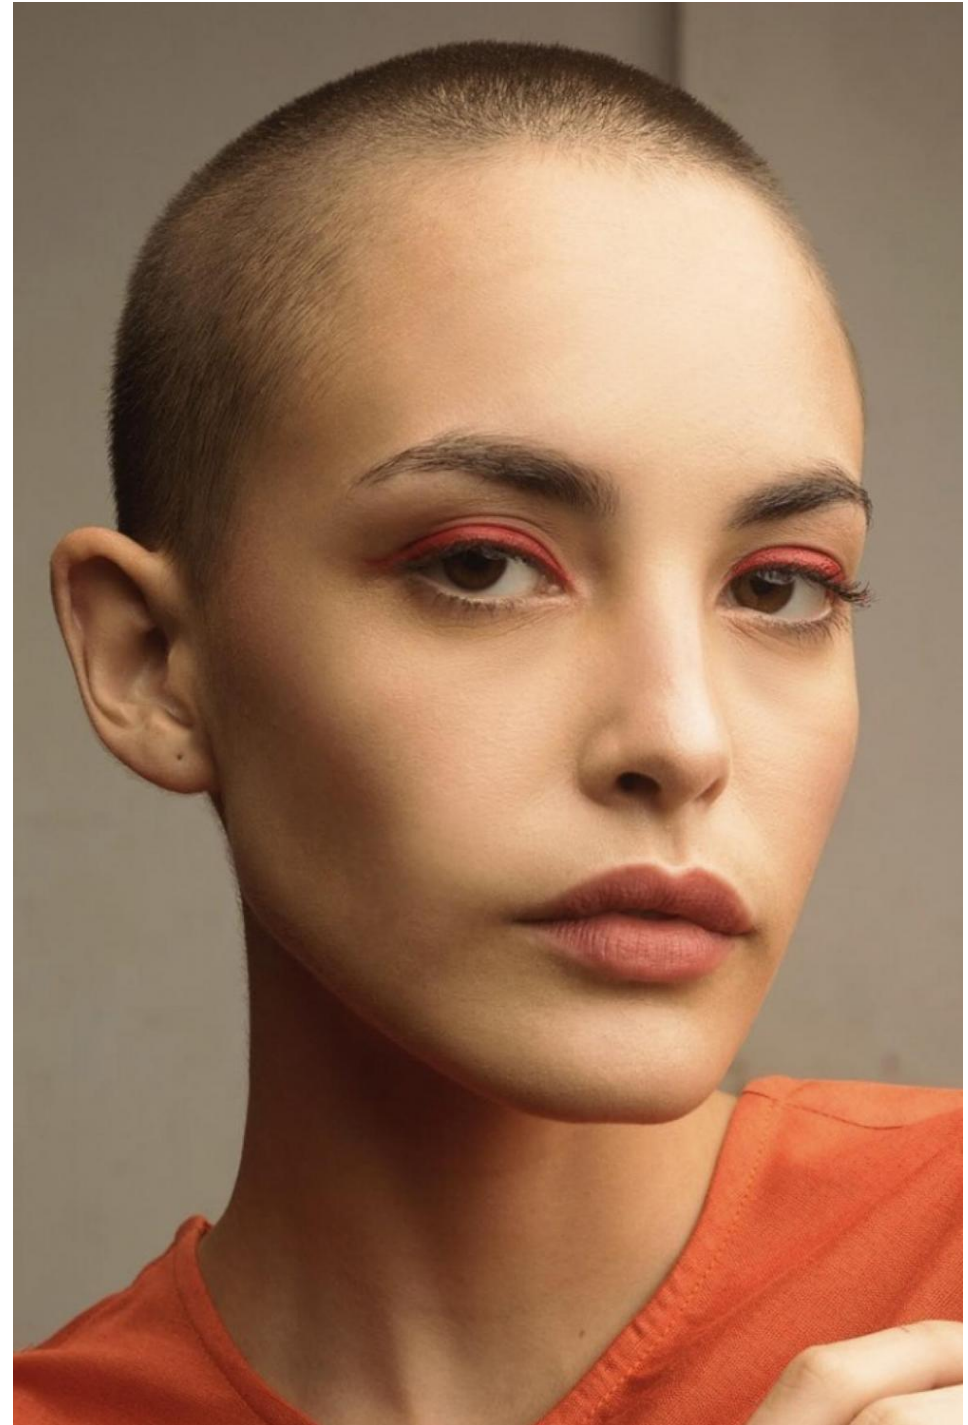

Micaela Soto

height 170 cm / 5ft 7"

chest 80 cm / 31.5"

waist 60 cm / 23.5"

hip 87 cm / 34.5"

dress 8 / 36

shoe 4 / 37

eyes Brown

hair Brown

body
— LONDON —

0203 376 8696 | contact@bodylondon.com
Lyric House, Hammersmith Road, London, W14 0QL