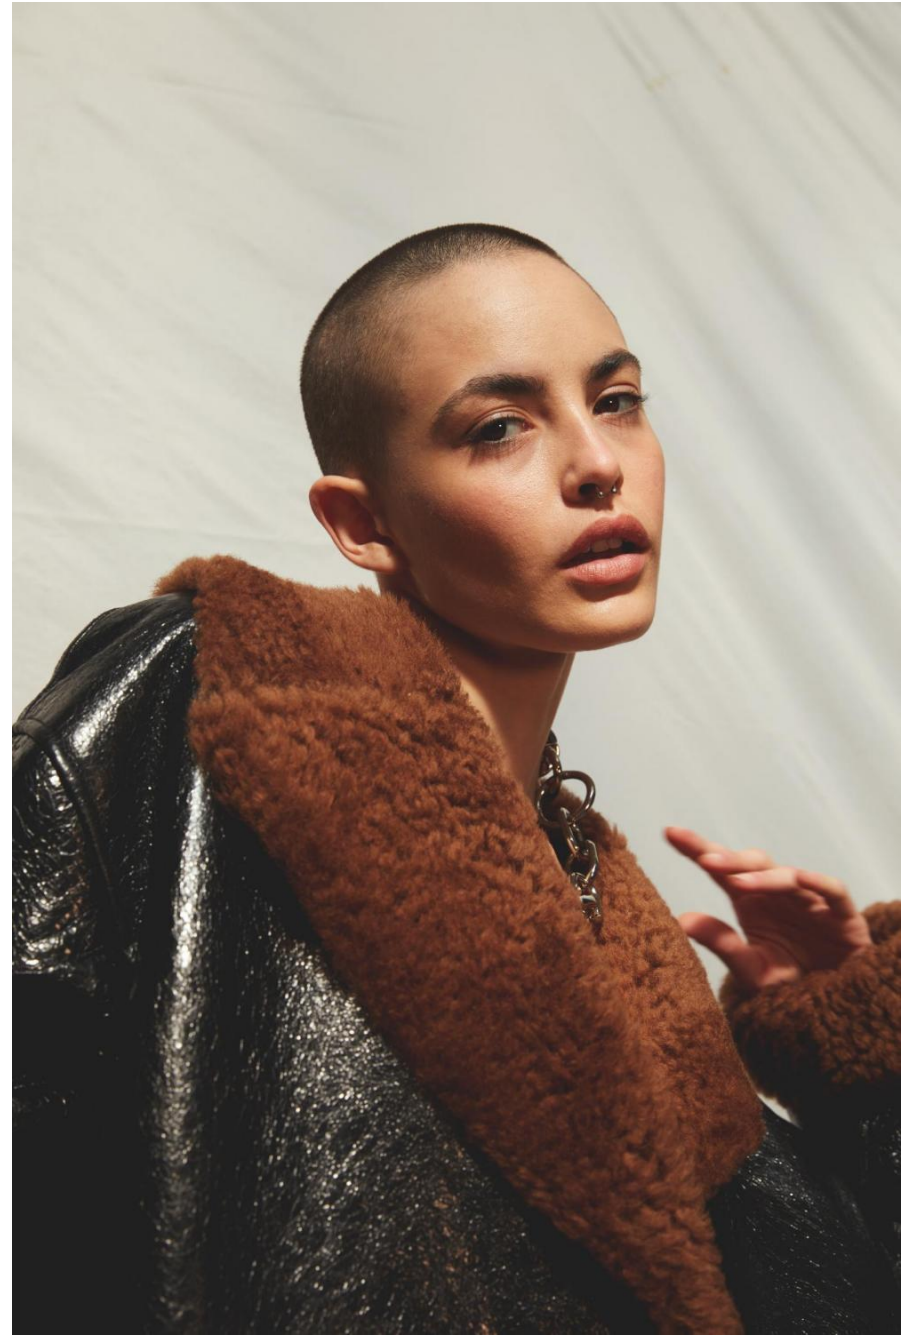

body
— LONDON —

0203 376 8696 | contact@bodylondon.com
Lyric House, Hammersmith Road, London, W14 0QL