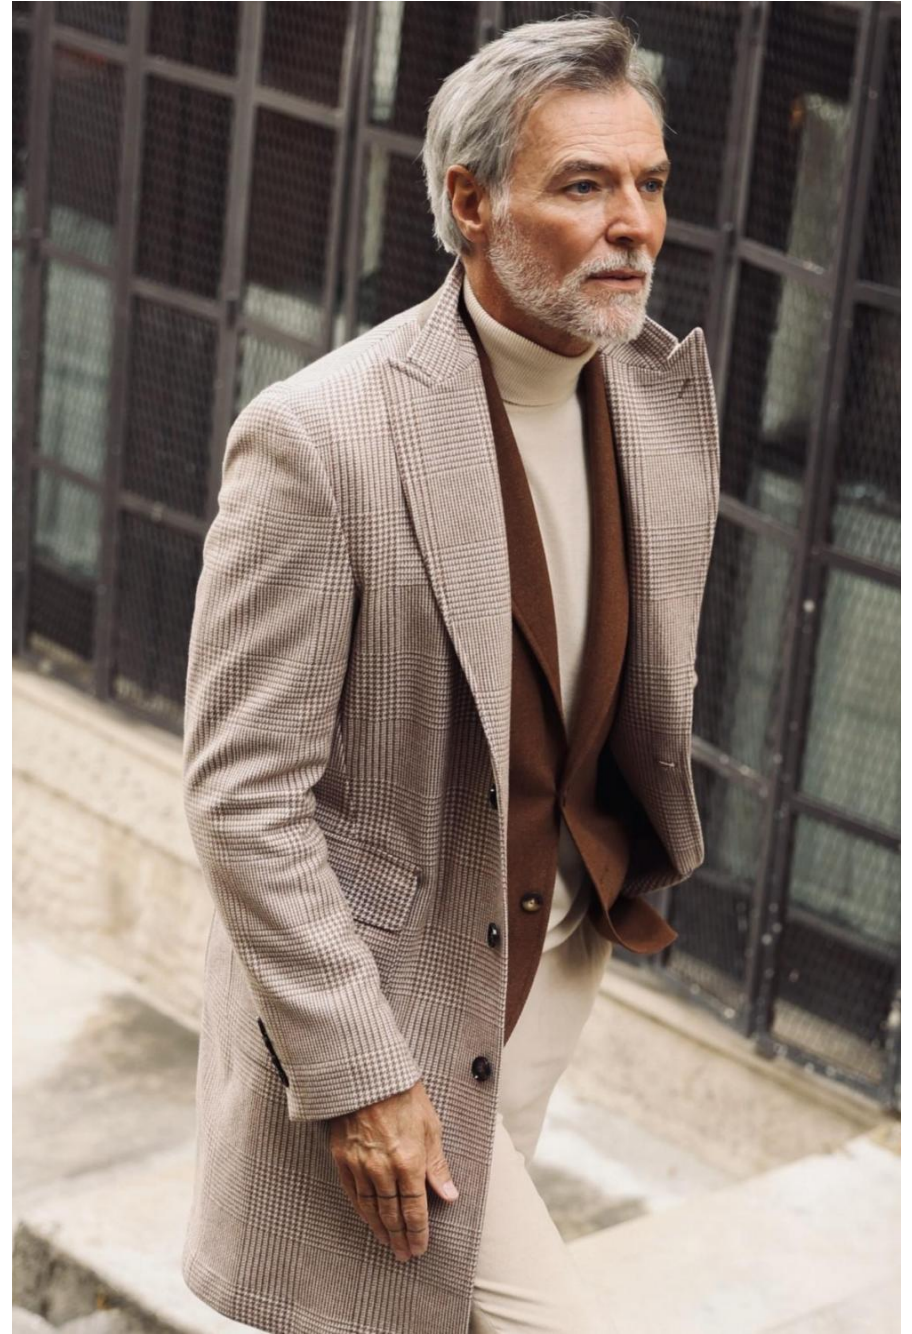

body
— LONDON —

0203 376 8696 | contact@bodylondon.com
Lyric House, Hammersmith Road, London, W14 0QL