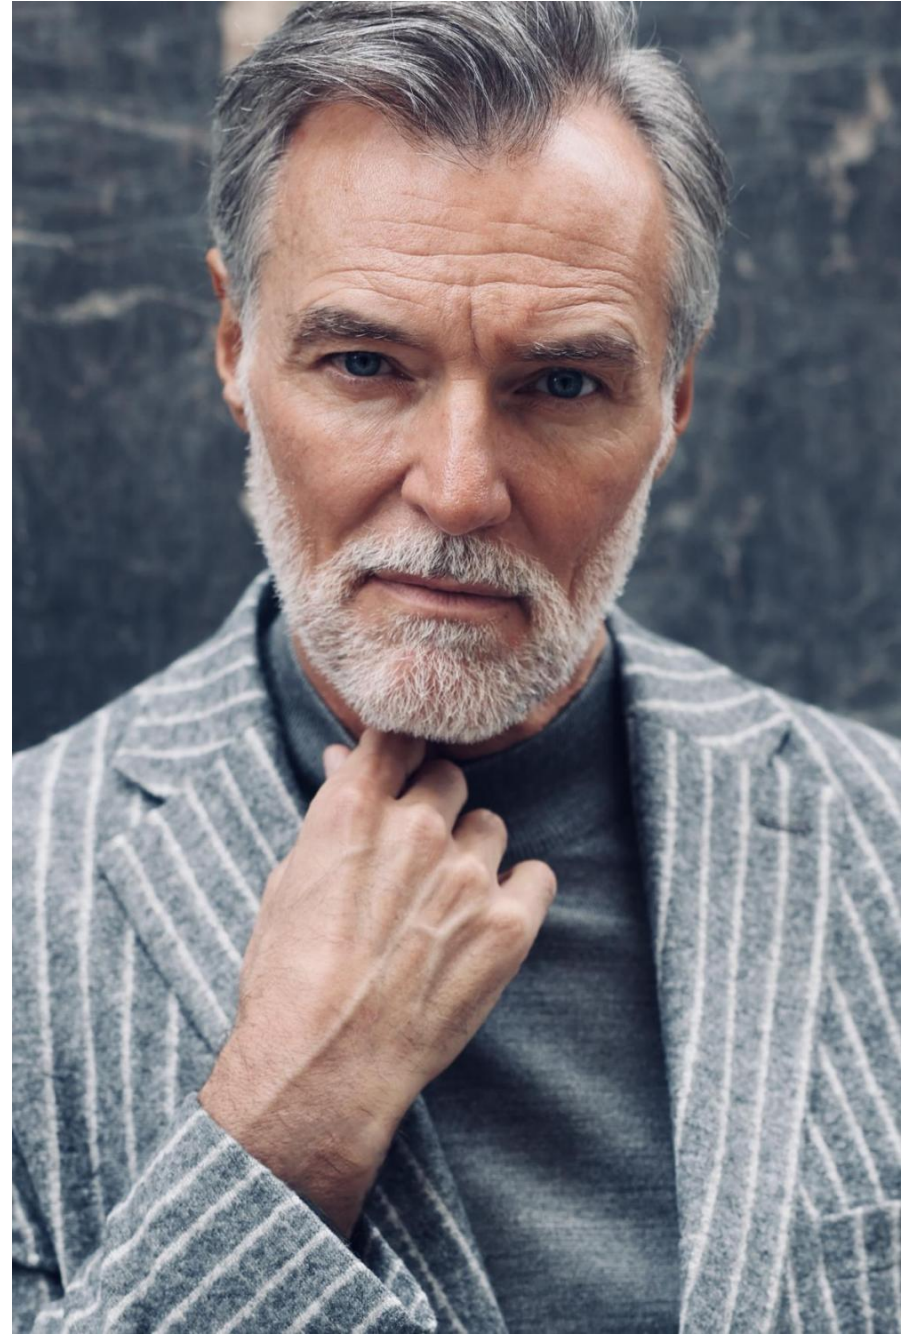

body
— LONDON —

0203 376 8696 | contact@bodylondon.com
Lyric House, Hammersmith Road, London, W14 0QL