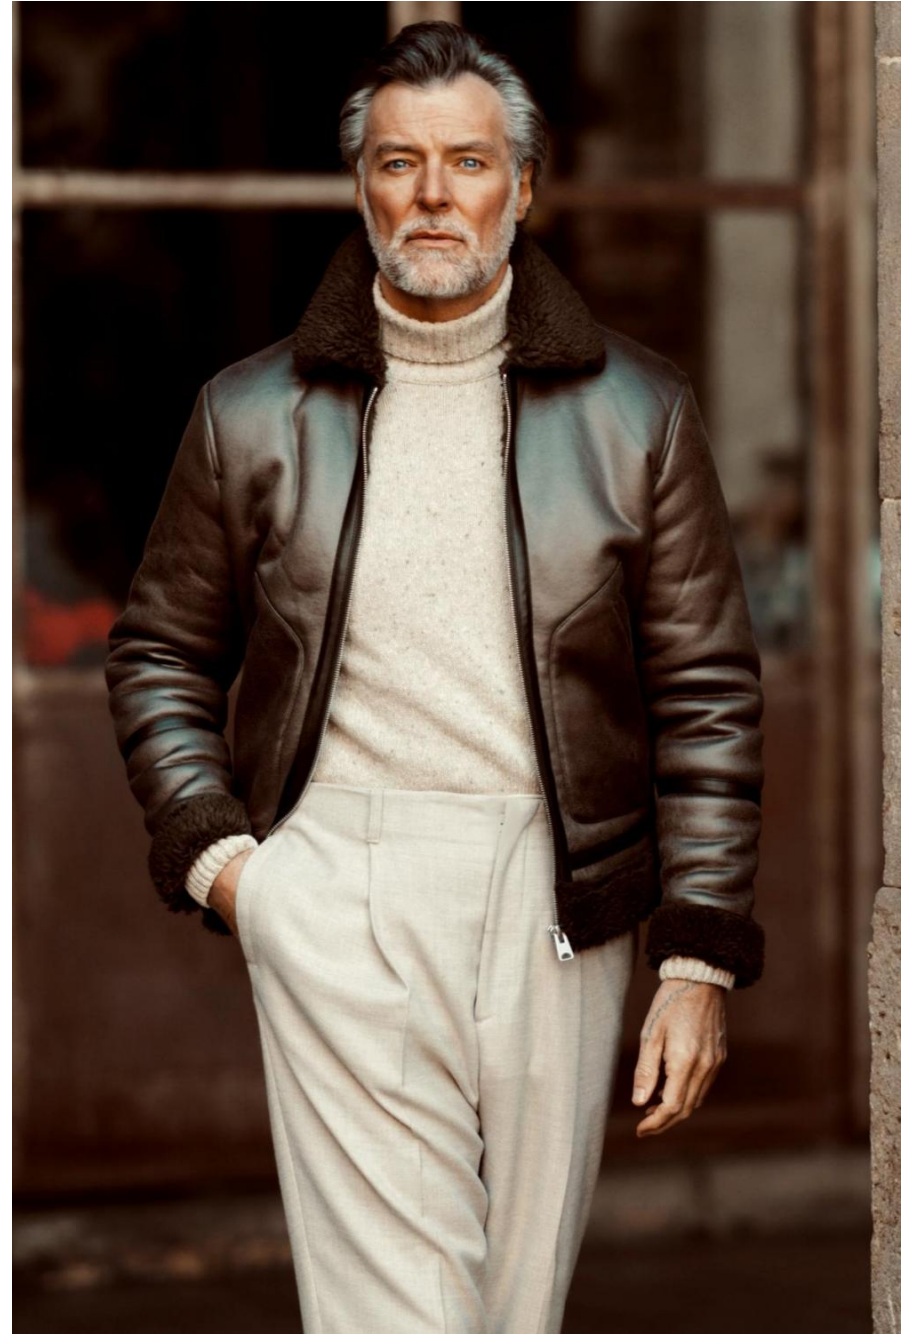

body
— LONDON —

0203 376 8696 | contact@bodylondon.com
Lyric House, Hammersmith Road, London, W14 0QL