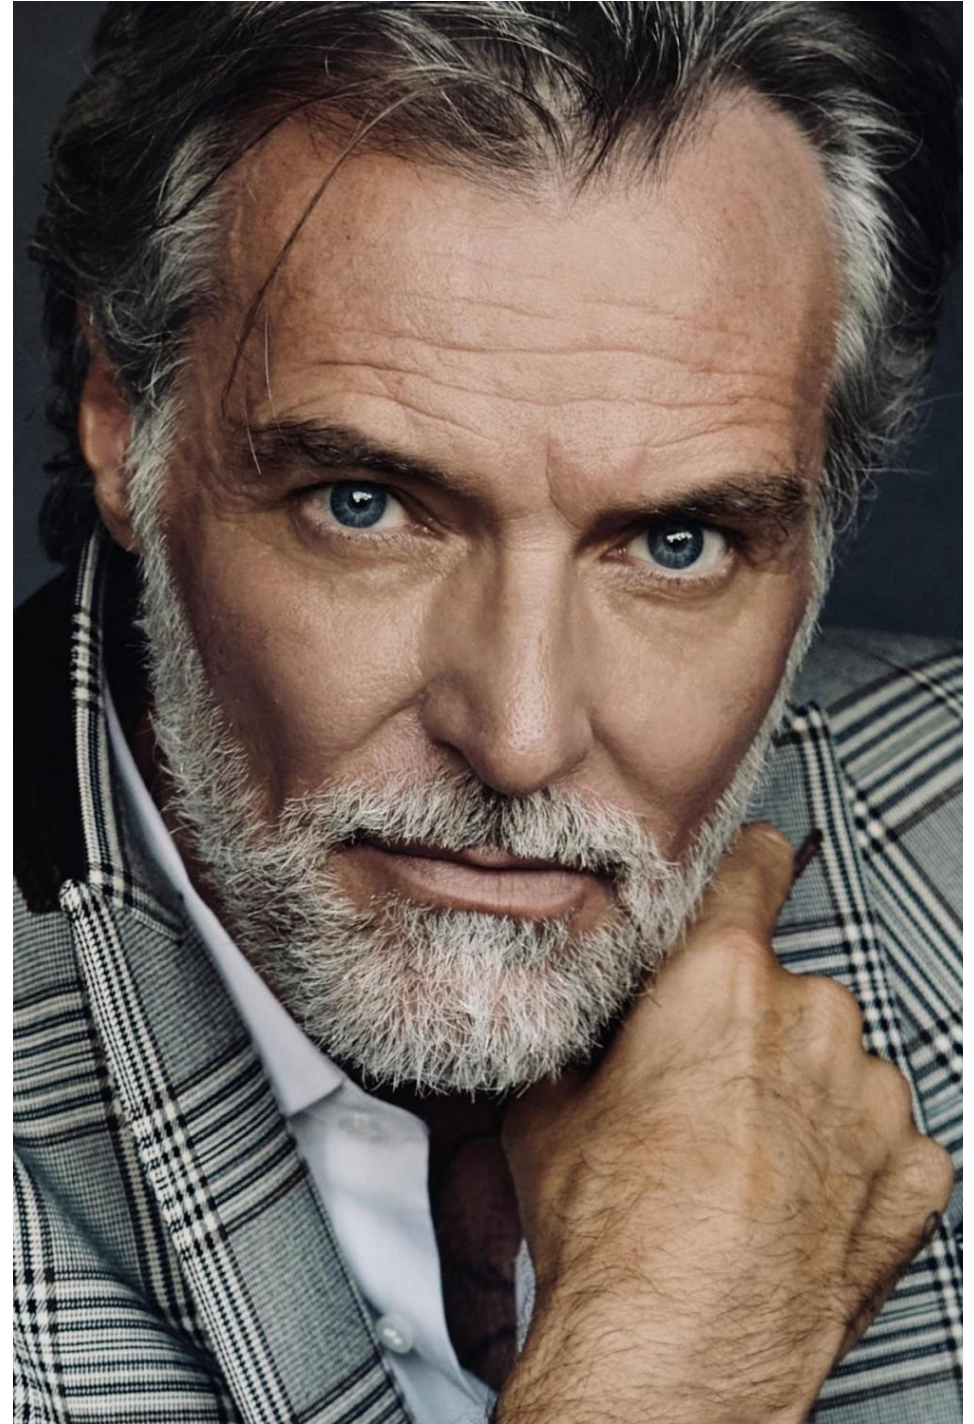

Sidney James

height 188 cm / 6ft 2"
chest 100 cm / 39.5"
waist 81 cm / 32"
leg 84 cm / 33"
collar 42 cm / 16.5"
suit 40 (uk)
shoe 10 / 45
eyes Blue
hair Grey

body
— LONDON —

0203 376 8696 | contact@bodylondon.com
Lyric House, Hammersmith Road, London, W14 0QL