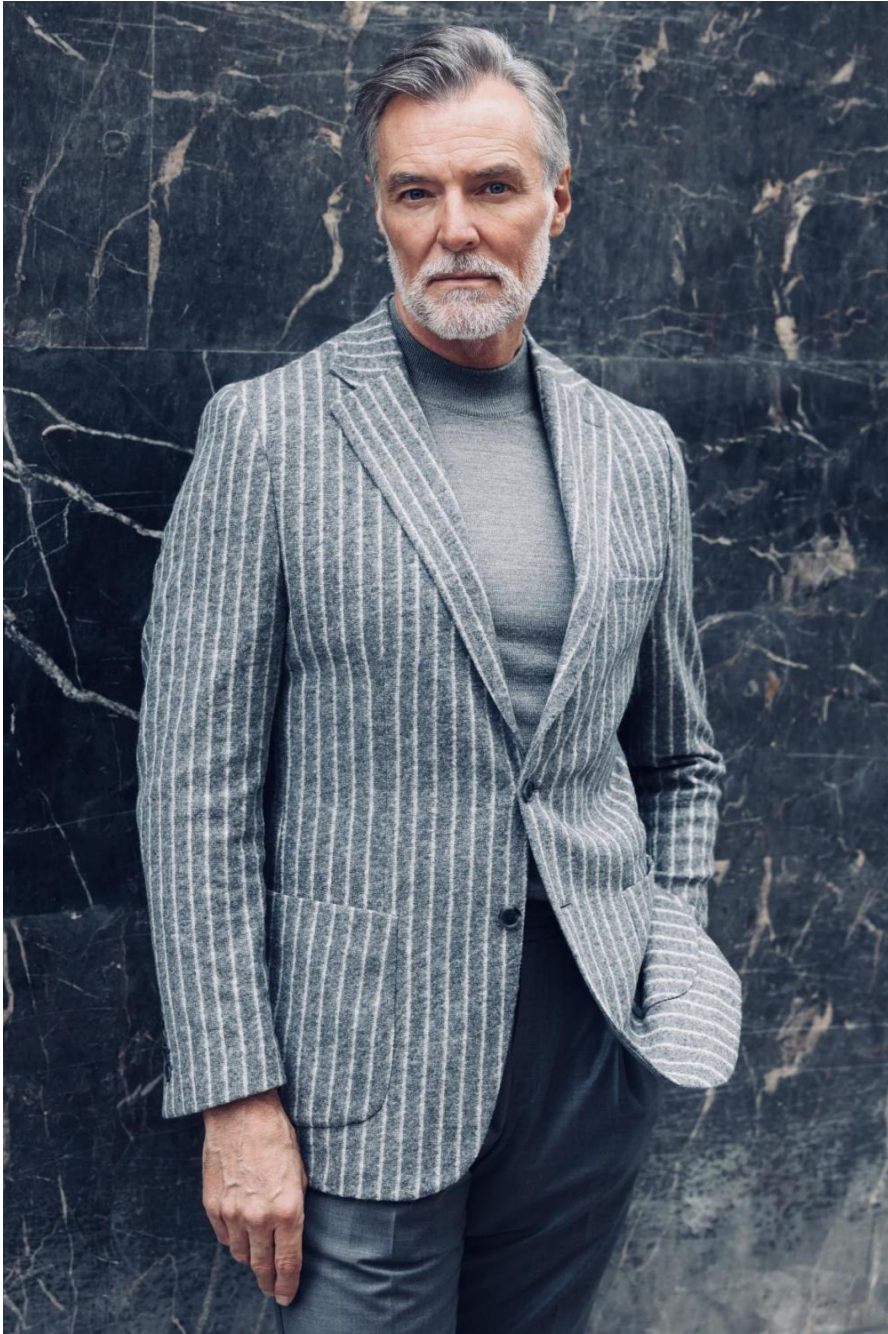

body
— LONDON —

0203 376 8696 | contact@bodylondon.com
Lyric House, Hammersmith Road, London, W14 0QL