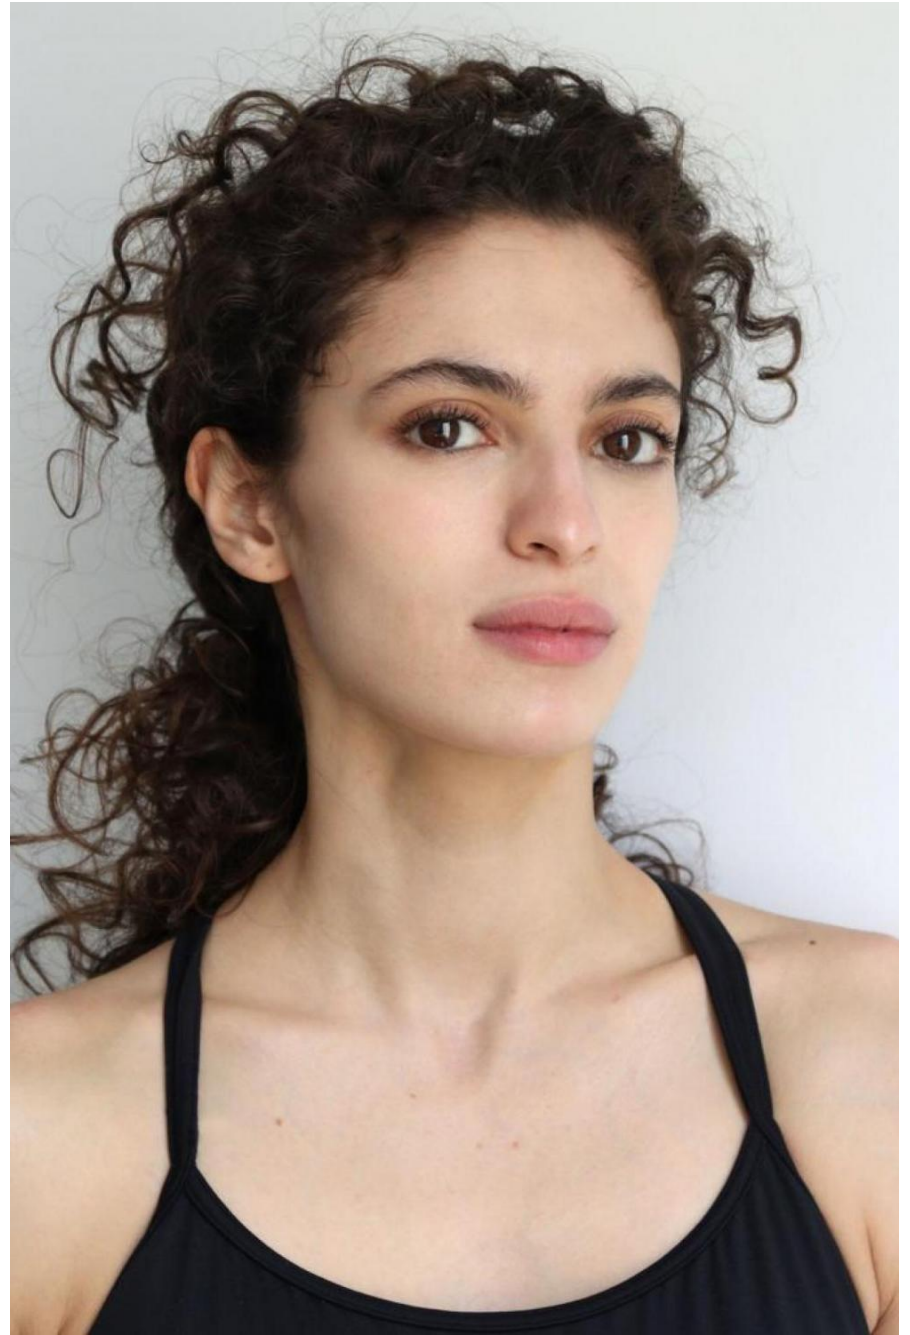

body
— LONDON —

0203 376 8696 | contact@bodylondon.com
Lyric House, Hammersmith Road, London, W14 0QL