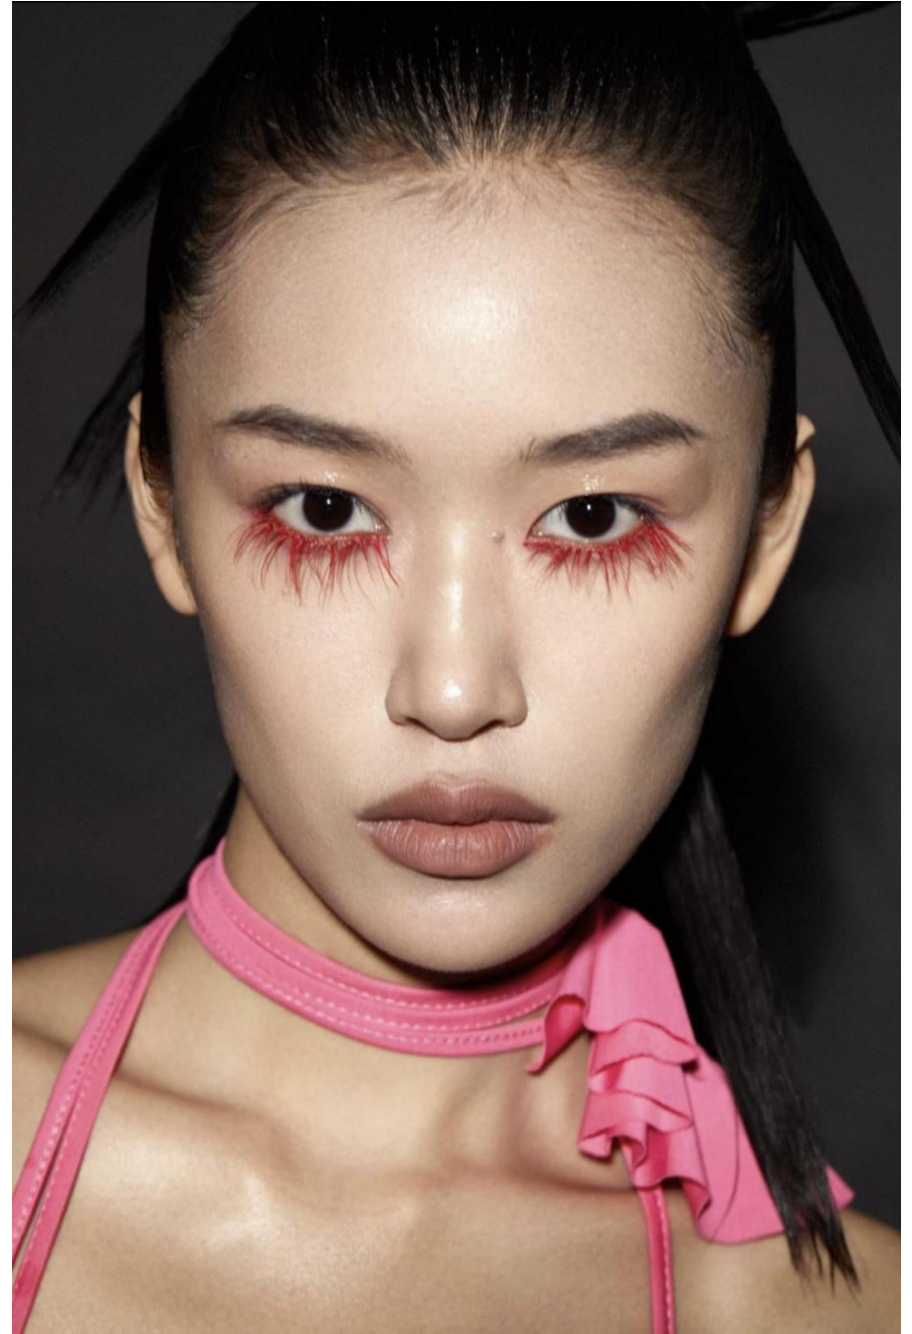

body
— LONDON —

0203 376 8696 | contact@bodylondon.com
Lyric House, Hammersmith Road, London, W14 0QL