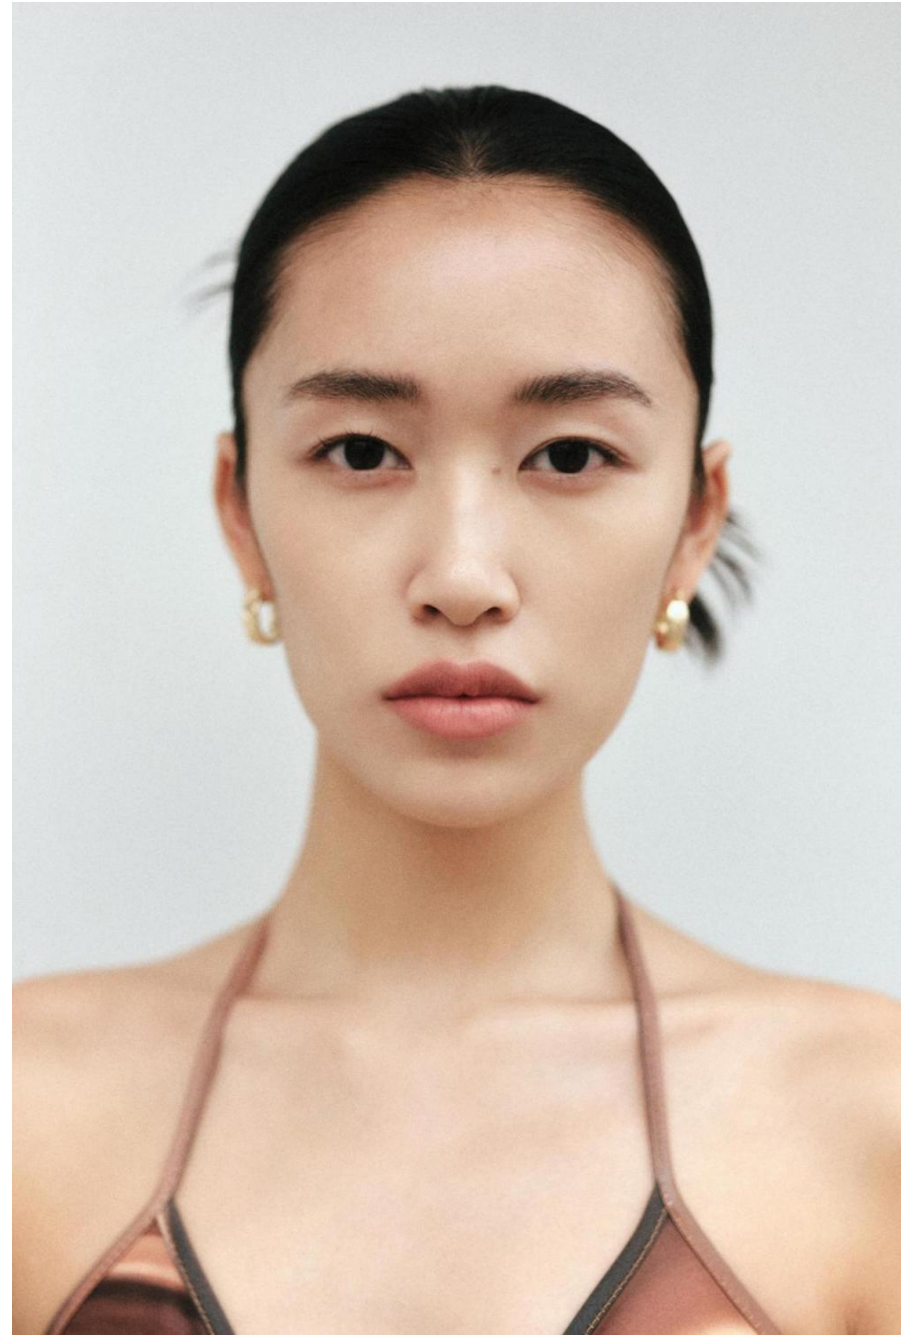

body
— LONDON —

0203 376 8696 | contact@bodylondon.com
Lyric House, Hammersmith Road, London, W14 0QL