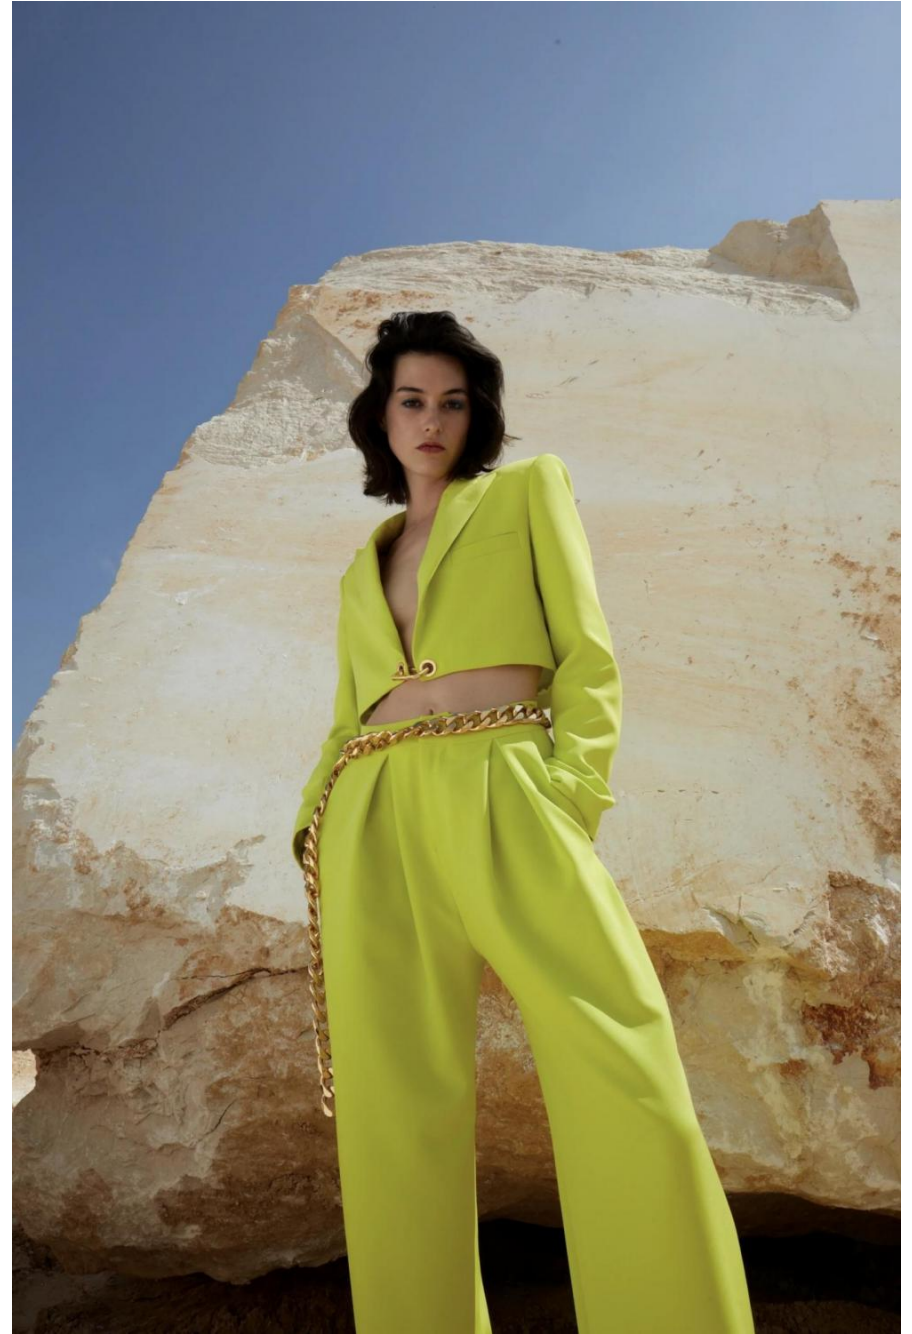

Aina Faro

height 177 cm / 5ft 9.5"
chest 78 cm / 30.5"
waist 62 cm / 24.5"
hip 92 cm / 36"
dress 8 / 36
shoe 7 / 40
eyes Brown
hair Brown

body
— LONDON —

0203 376 8696 | contact@bodylondon.com
Lyric House, Hammersmith Road, London, W14 0QL