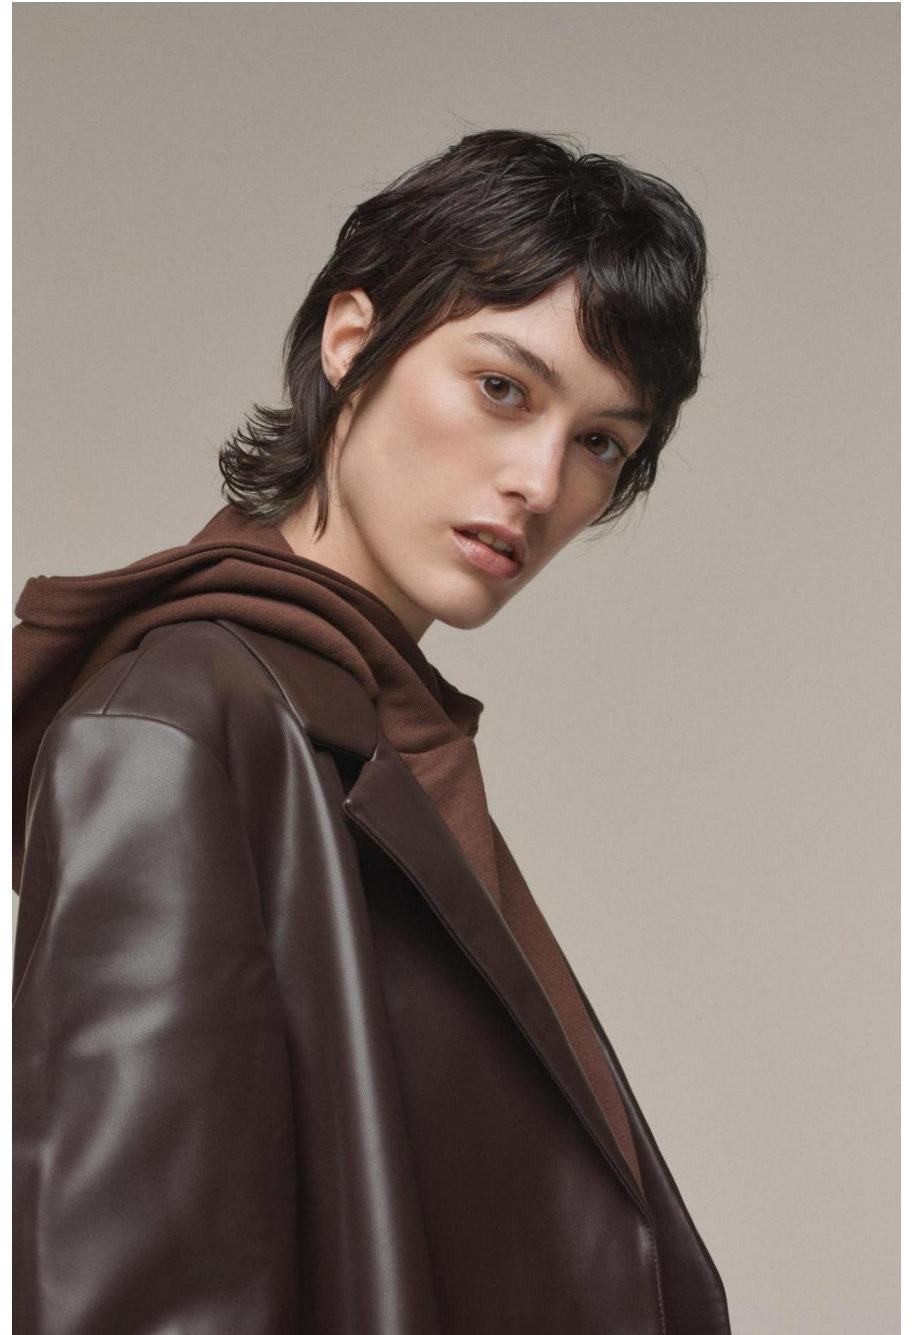

body
— LONDON —

0203 376 8696 | contact@bodylondon.com
Lyric House, Hammersmith Road, London, W14 0QL