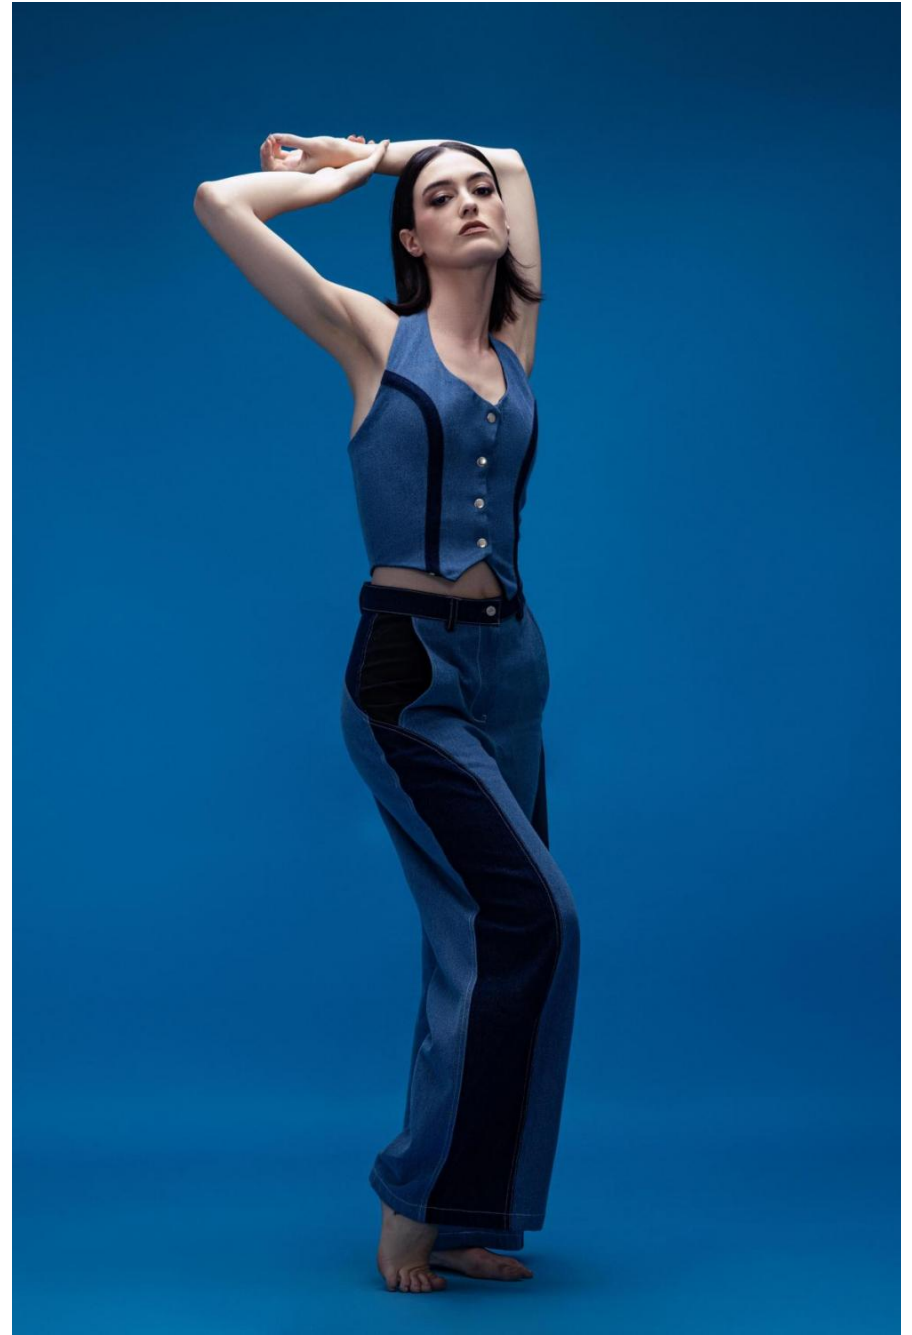

body
— LONDON —

0203 376 8696 | contact@bodylondon.com
Lyric House, Hammersmith Road, London, W14 0QL