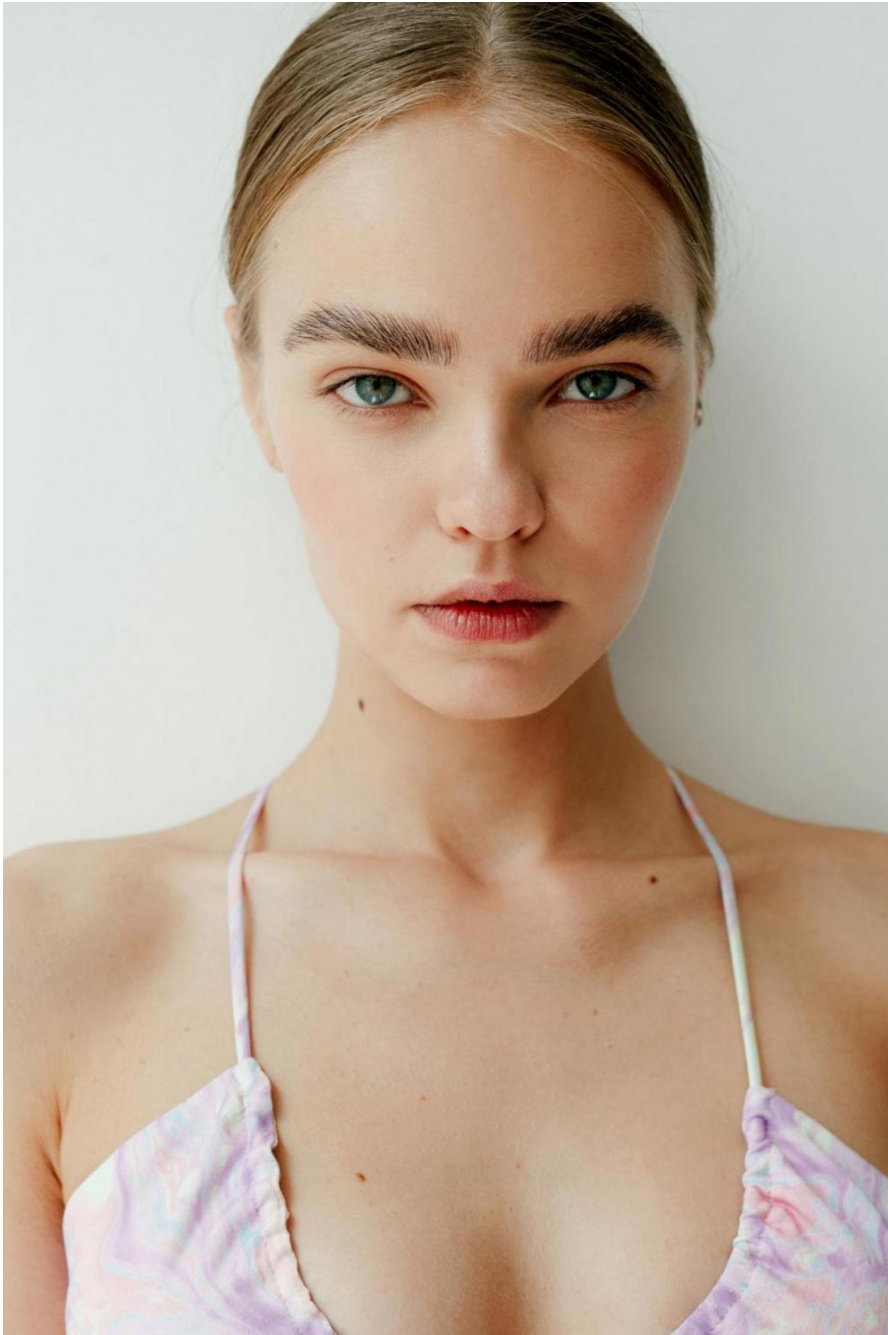

body
— LONDON —

0203 376 8696 | contact@bodylondon.com
Lyric House, Hammersmith Road, London, W14 0QL