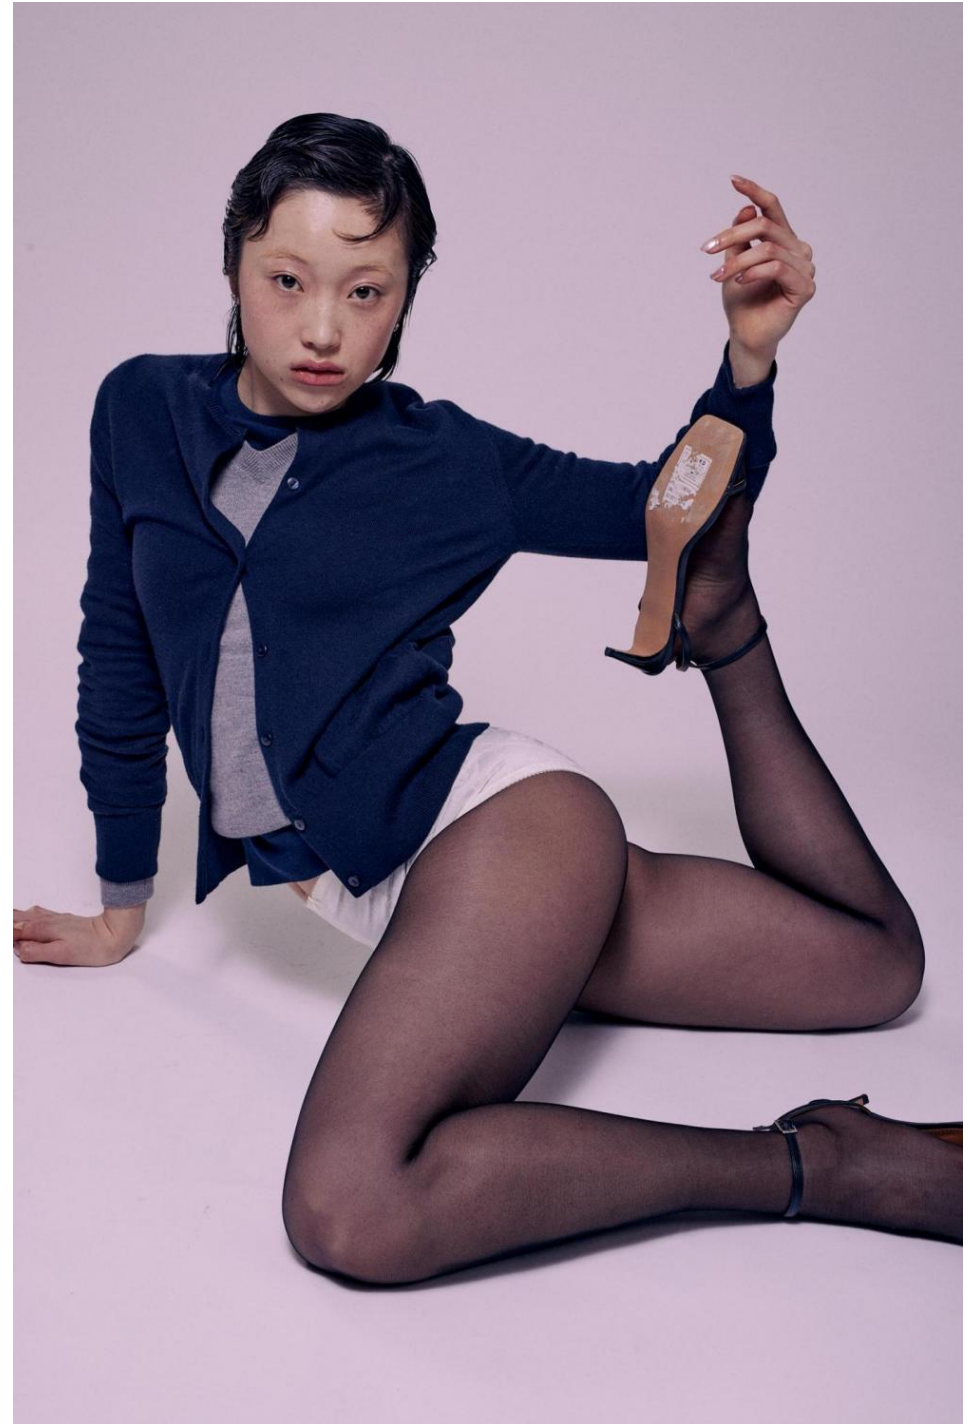

Emiri Hosoda

height 170 cm / 5ft 7"
chest 84 cm / 33"
waist 63 cm / 25"
hip 91 cm / 36"
dress 8 / 36
shoe 8 / 41
eyes Brown
hair Rose

body
— LONDON —

0203 376 8696 | contact@bodylondon.com
Lyric House, Hammersmith Road, London, W14 0QL