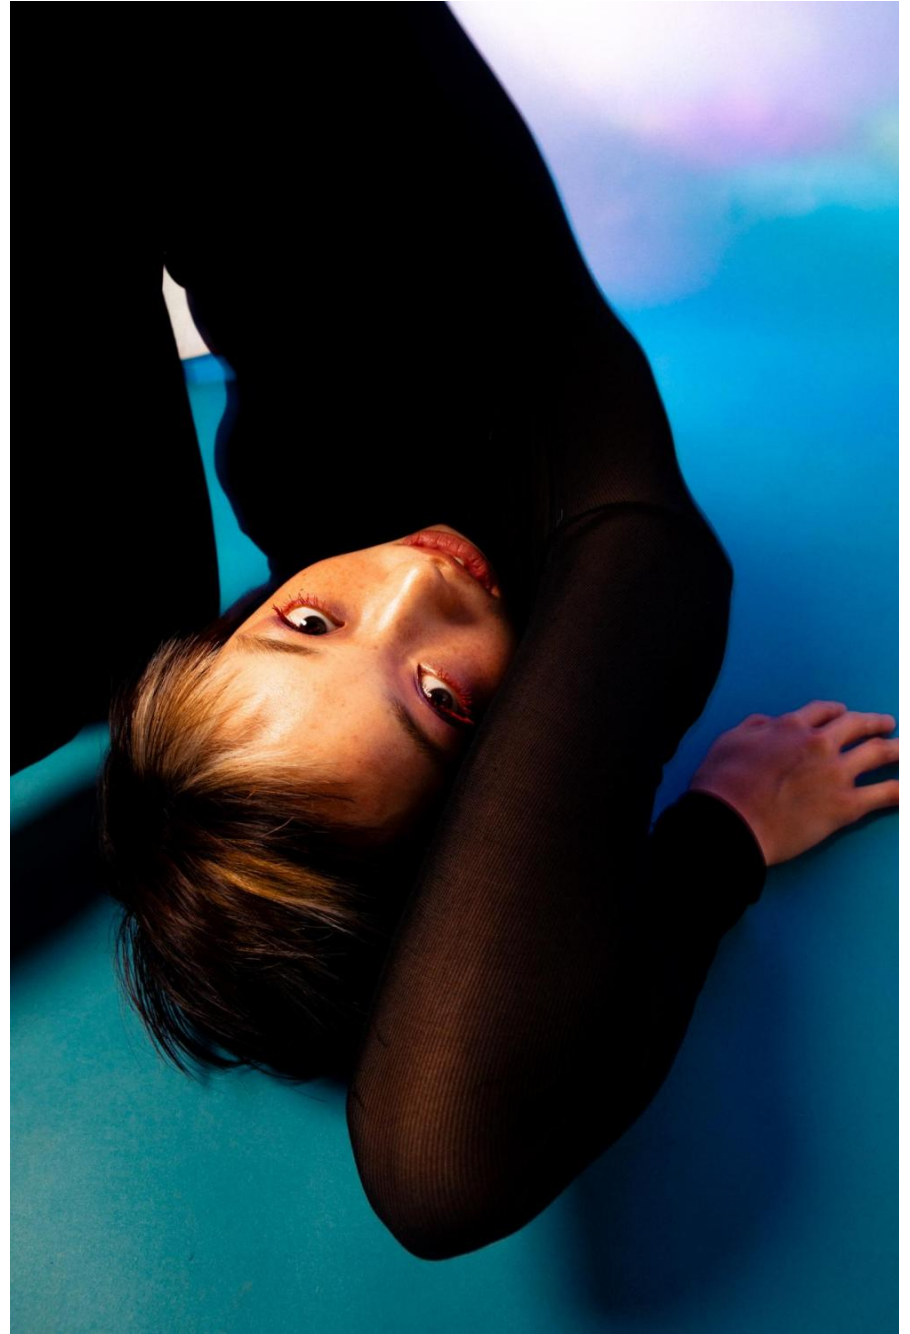

Emiri Hosoda

height 170 cm / 5ft 7"
chest 84 cm / 33"
waist 63 cm / 25"
hip 91 cm / 36"
dress 8 / 36
shoe 8 / 41
eyes Brown
hair Rose

body
— LONDON —

0203 376 8696 | contact@bodylondon.com
Lyric House, Hammersmith Road, London, W14 0QL