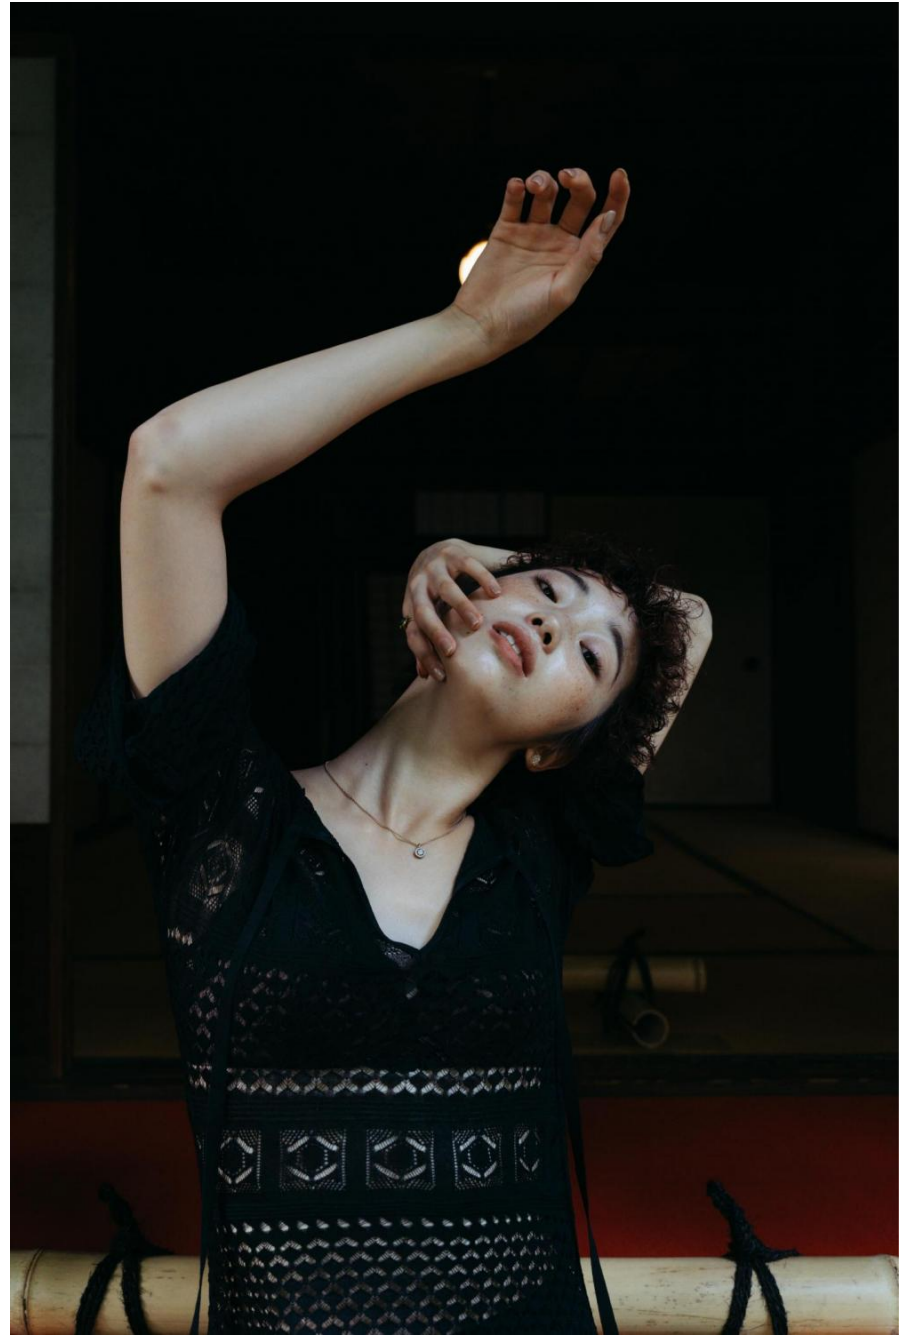

body
— LONDON —

0203 376 8696 | contact@bodylondon.com
Lyric House, Hammersmith Road, London, W14 0QL