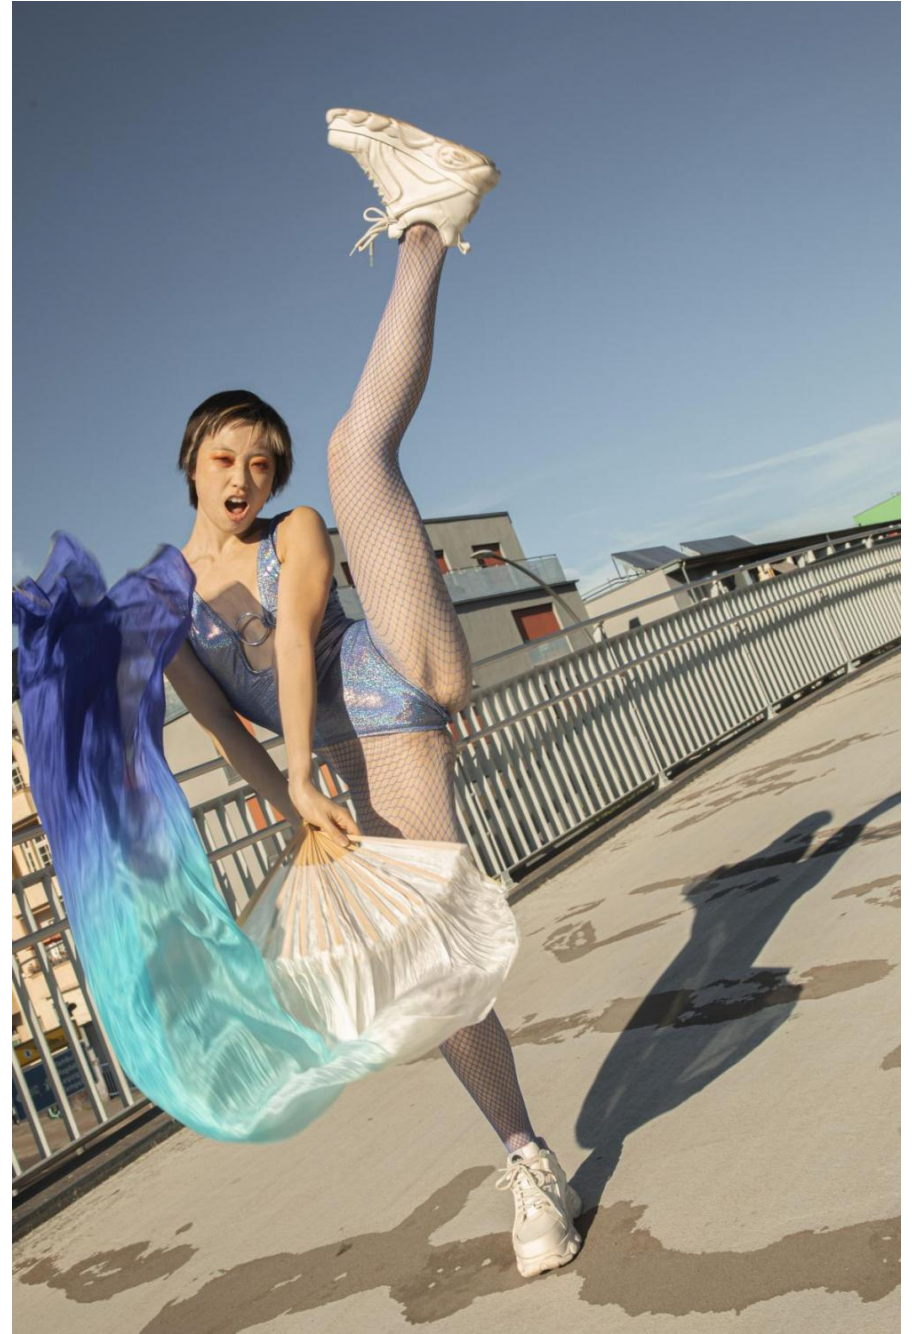

body
— LONDON —

0203 376 8696 | contact@bodylondon.com
Lyric House, Hammersmith Road, London, W14 0QL