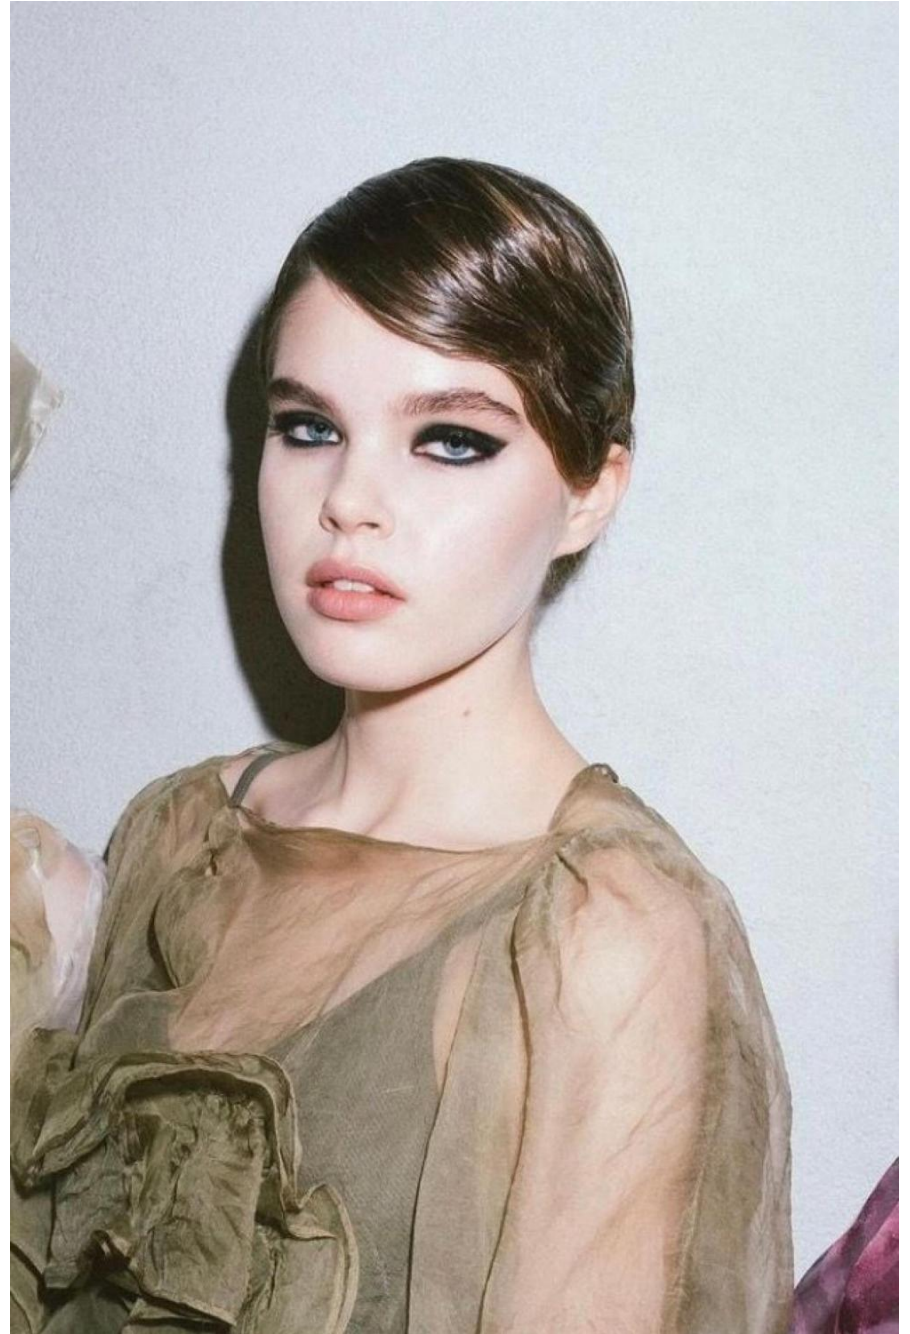

body
— LONDON —

0203 376 8696 | contact@bodylondon.com
Lyric House, Hammersmith Road, London, W14 0QL