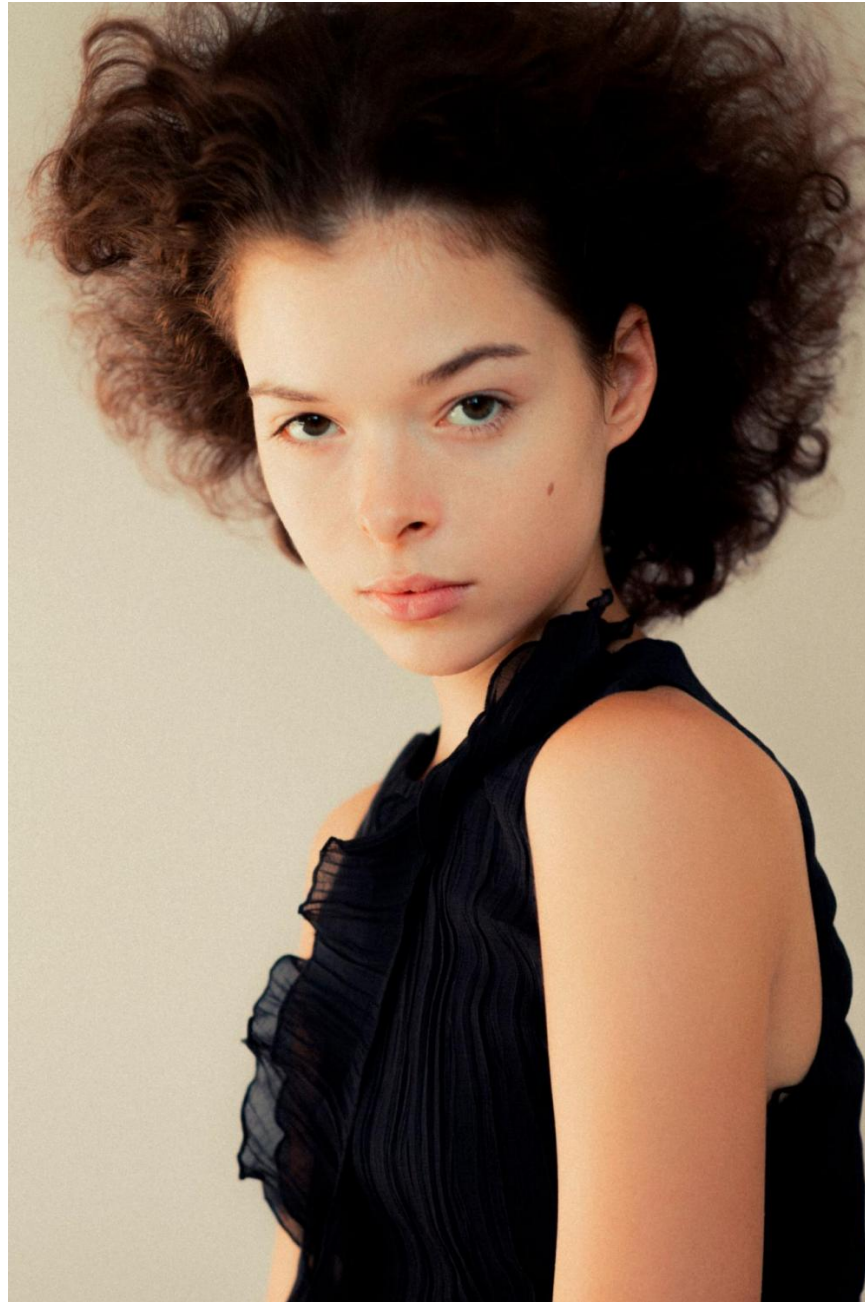

body
— LONDON —

0203 376 8696 | contact@bodylondon.com
Lyric House, Hammersmith Road, London, W14 0QL