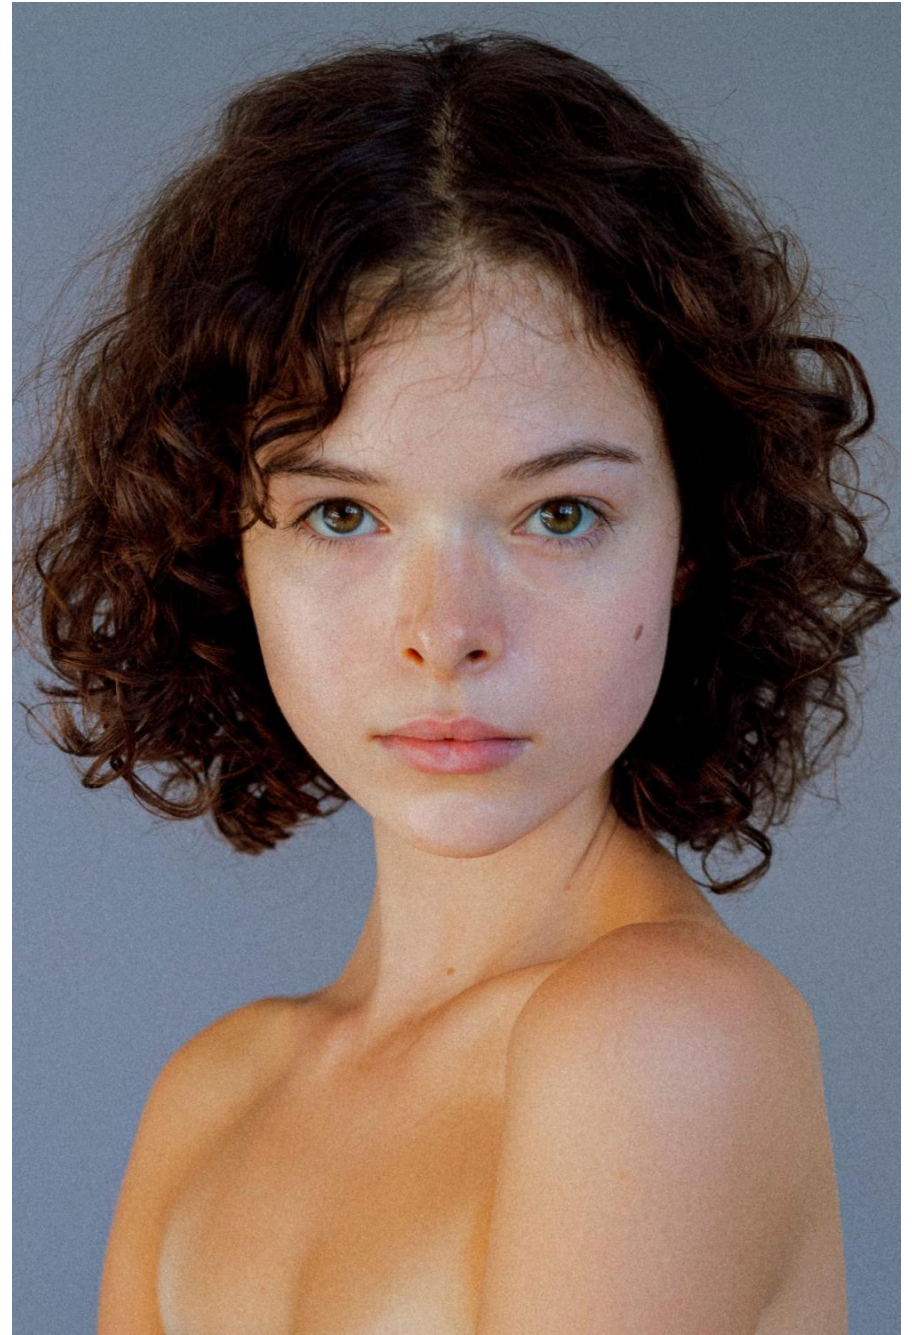

body
— LONDON —

0203 376 8696 | contact@bodylondon.com
Lyric House, Hammersmith Road, London, W14 0QL